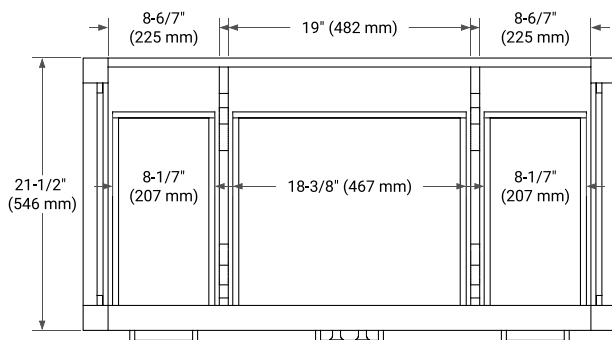

CAMBRIDGE 42" SINGLE SINK BASE CABINET

BASE CABINET DIMENSIONS

42" W x 21.5" D x 34.5" H

FEATURES

- Solid wood frame & plywood panels
- Dovetail drawers and joints
- Soft closing doors & drawers

HARDWARE FINISHES*

White Grey Midnight Blue Espresso Oak

FRONT VIEW

SIDE VIEW

PLAN VIEW

42" SINGLE OVAL SINK COUNTERTOP WITH 1.5 IN. THICKNESS

ARIEL

OVERALL DIMENSIONS

42.25" W x 22" D x 1.5" H

COUNTERTOP PLAN VIEW

EDGE SIDE VIEW

THREE DIMENSIONAL COUNTERTOP VIEW