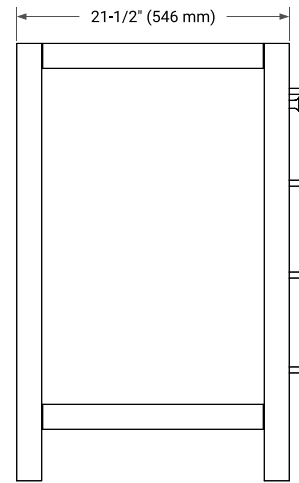

CAMBRIDGE 42" SINGLE SINK BASE CABINET

BASE CABINET DIMENSIONS

42" W x 21.5" D x 34.5" H

FEATURES

- Solid wood frame & plywood panels
- Dovetail drawers and joints
- Soft closing doors & drawers

HARDWARE FINISHES*

White Grey Midnight Blue Espresso Oak

FRONT VIEW

SIDE VIEW

PLAN VIEW

42" SINGLE OVAL SINK COUNTERTOP WITH 1.5 IN. THICKNESS

ARIEL

OVERALL DIMENSIONS

42.25" W x 22" D x 1.5" H

COUNTERTOP PLAN VIEW

EDGE SIDE VIEW

THREE DIMENSIONAL COUNTERTOP VIEW