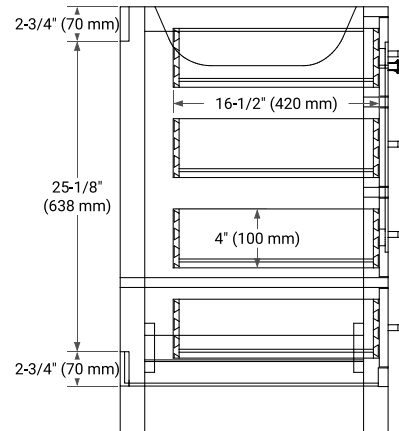

CAMBRIDGE 42" SINGLE SINK BASE CABINET

BASE CABINET DIMENSIONS

42" W x 21.5" D x 34.5" H

FEATURES

- Solid wood frame & plywood panels
- Dovetail drawers and joints
- Soft closing doors & drawers

HARDWARE FINISHES*

White Grey Midnight Blue Espresso Oak

FRONT VIEW

SIDE VIEW

PLAN VIEW

42" SINGLE OVAL SINK COUNTERTOP WITH 1.5 IN. THICKNESS

ARIEL

OVERALL DIMENSIONS

42.25" W x 22" D x 1.5" H

COUNTERTOP OPTIONS

Carrara White Quartz

FEATURES

- Solid countertop with mitered edges & seams
- Undermount white oval sink
- Pre-drilled for 8" widespread faucet

INCLUDED

- Countertop
- Matching Backsplash
- Oval Sink

COUNTERTOP PLAN VIEW

EDGE SIDE VIEW

THREE DIMENSIONAL COUNTERTOP VIEW