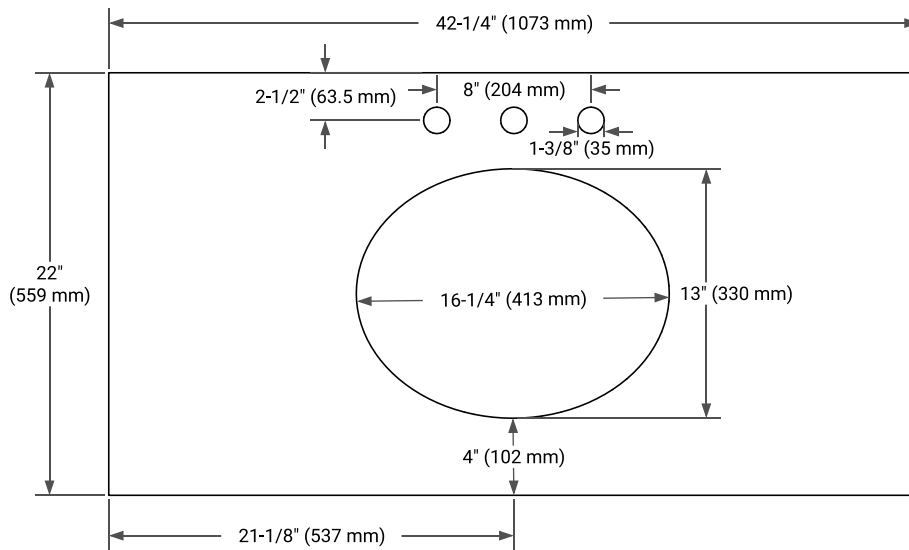

White Grey Midnight Blue Espresso Oak

FRONT VIEW

SIDE VIEW

PLAN VIEW

42" SINGLE OVAL SINK COUNTERTOP WITH 1.5 IN. THICKNESS

ARIEL

OVERALL DIMENSIONS

42.25" W x 22" D x 1.5" H

COUNTERTOP OPTIONS

Carrara White Quartz

FEATURES

- Solid countertop with mitered edges & seams
- Undermount white oval sink
- Pre-drilled for 8" widespread faucet

INCLUDED

- Countertop
- Matching Backsplash
- Oval Sink

COUNTERTOP PLAN VIEW

EDGE SIDE VIEW

THREE DIMENSIONAL COUNTERTOP VIEW