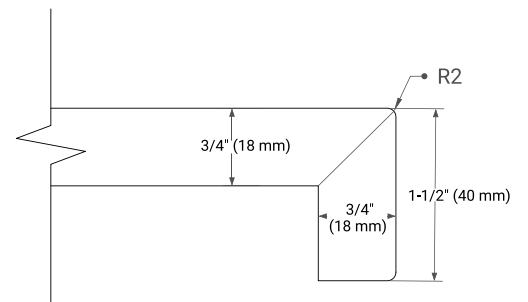

White Grey Midnight Blue Espresso Oak

FRONT VIEW

SIDE VIEW

PLAN VIEW

42" SINGLE OVAL SINK COUNTERTOP WITH 1.5 IN. THICKNESS

ARIEL

OVERALL DIMENSIONS

42.25" W x 22" D x 1.5" H

COUNTERTOP OPTIONS

Carrara White Quartz

FEATURES

- Solid countertop with mitered edges & seams
- Undermount white oval sink
- Pre-drilled for 8" widespread faucet

INCLUDED

- Countertop
- Matching Backsplash
- Oval Sink

COUNTERTOP PLAN VIEW

EDGE SIDE VIEW

THREE DIMENSIONAL COUNTERTOP VIEW