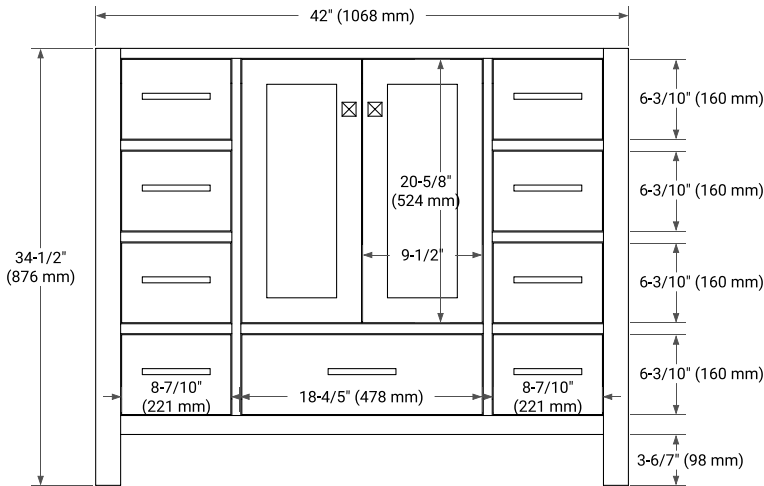

CAMBRIDGE 42" SINGLE SINK BASE CABINET

BASE CABINET DIMENSIONS

42" W x 21.5" D x 34.5" H

FEATURES

- Solid wood frame & plywood panels
- Dovetail drawers and joints
- Soft closing doors & drawers

HARDWARE FINISHES*

White Grey Midnight Blue Espresso Oak

FRONT VIEW

SIDE VIEW

PLAN VIEW

42" SINGLE OVAL SINK COUNTERTOP WITH 1.5 IN. THICKNESS

ARIEL

OVERALL DIMENSIONS

42.25" W x 22" D x 1.5" H

COUNTERTOP PLAN VIEW

EDGE SIDE VIEW

THREE DIMENSIONAL COUNTERTOP VIEW