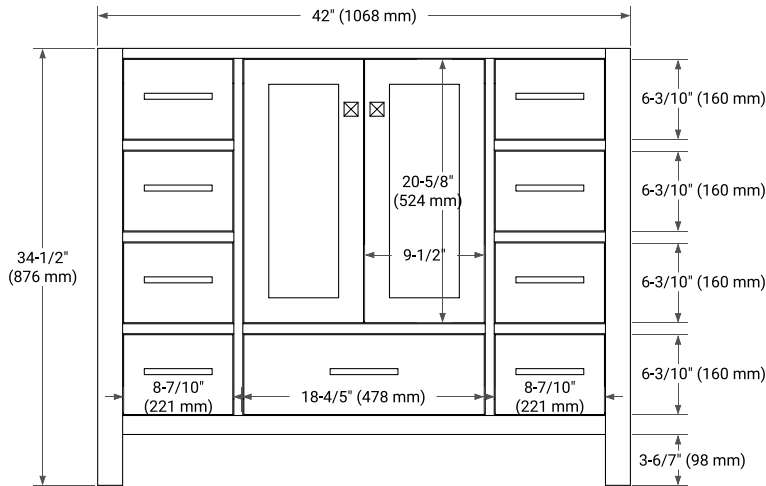

CAMBRIDGE 42" SINGLE SINK BASE CABINET

ARIEL

BASE CABINET DIMENSIONS

42" W x 21.5" D x 34.5" H

FEATURES

- Solid wood frame & plywood panels
- Dovetail drawers and joints
- Soft closing doors & drawers

HARDWARE FINISHES*

Brushed Nickel   Satin Brass   Matte Black   Polished Chrome

Hardware comes preinstalled with the illustrated option. Other finishes are available on our online store if you prefer a different one.

AVAILABLE COLORS

White   Grey   Midnight Blue   Espresso   Oak

FRONT VIEW

SIDE VIEW

PLAN VIEW