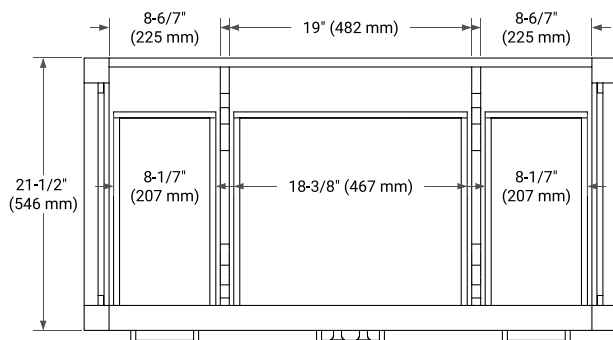

CAMBRIDGE 42" SINGLE SINK BASE CABINET

ARIEL

BASE CABINET DIMENSIONS

42" W x 21.5" D x 34.5" H

FEATURES

- Solid wood frame & plywood panels
- Dovetail drawers and joints
- Soft closing doors & drawers

HARDWARE FINISHES*

Brushed Nickel   Satin Brass   Matte Black   Polished Chrome

Hardware comes preinstalled with the illustrated option. Other finishes are available on our online store if you prefer a different one.

AVAILABLE COLORS

White   Grey   Midnight Blue   Espresso   Oak

FRONT VIEW

SIDE VIEW

PLAN VIEW