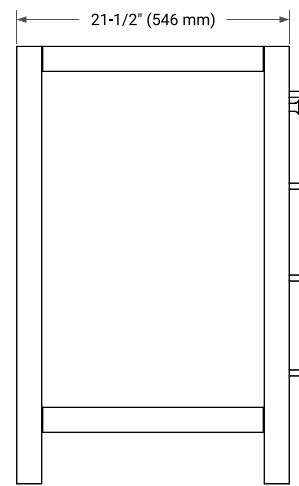

CAMBRIDGE 42" SINGLE SINK BASE CABINET

ARIEL

BASE CABINET DIMENSIONS

42" W x 21.5" D x 34.5" H

FEATURES

- Solid wood frame & plywood panels
- Dovetail drawers and joints
- Soft closing doors & drawers

HARDWARE FINISHES*

Brushed Nickel   Satin Brass   Matte Black   Polished Chrome

Hardware comes preinstalled with the illustrated option. Other finishes are available on our online store if you prefer a different one.

AVAILABLE COLORS

White   Grey   Midnight Blue   Espresso   Oak

FRONT VIEW

SIDE VIEW

PLAN VIEW