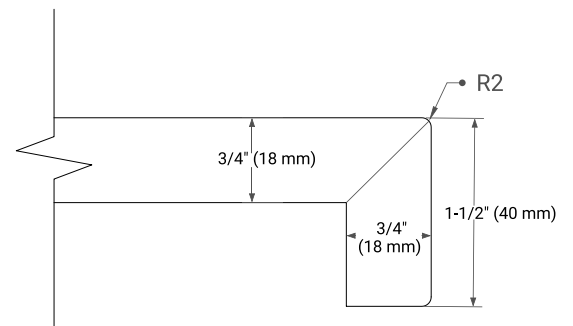

EDGE SIDE VIEW