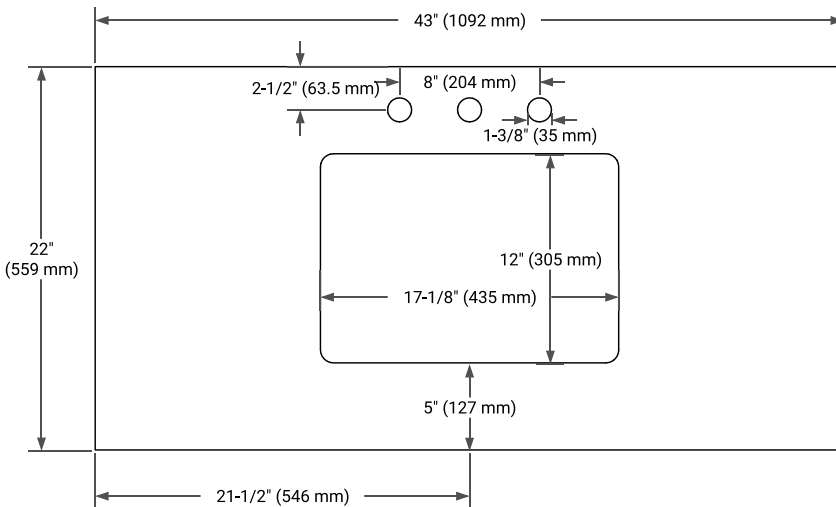

43" SINGLE RECTANGLE SINK COUNTERTOP WITH 1.5 IN. THICKNESS

ARIEL

OVERALL DIMENSIONS

43" W x 22" D x 1.5" H

COUNTERTOP OPTIONS

FEATURES

- Solid countertop with mitered edges & seams
- Undermount white rectangular sink
- Pre-drilled for 8" widespread faucet

INCLUDED

- Countertop
- Matching Backsplash
- Rectangle Sink

COUNTERTOP PLAN VIEW