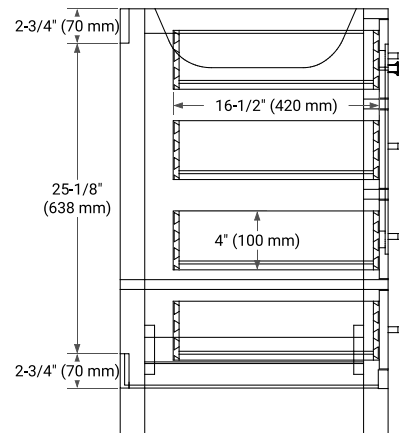

CAMBRIDGE 42" SINGLE SINK BASE CABINET

ARIEL

BASE CABINET DIMENSIONS

42" W x 21.5" D x 34.5" H

FEATURES

- Solid wood frame & plywood panels
- Dovetail drawers and joints
- Soft closing doors & drawers

HARDWARE FINISHES*

Brushed Nickel   Satin Brass   Matte Black   Polished Chrome

Hardware comes preinstalled with the illustrated option. Other finishes are available on our online store if you prefer a different one.

AVAILABLE COLORS

White   Grey   Midnight Blue   Espresso   Oak

FRONT VIEW

SIDE VIEW

PLAN VIEW