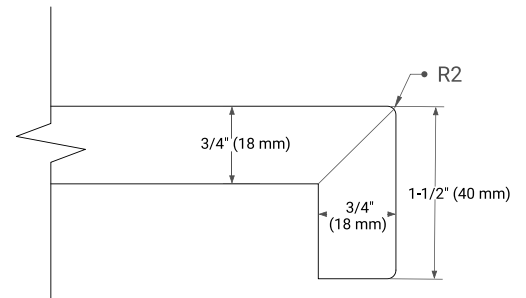

EDGE SIDE VIEW