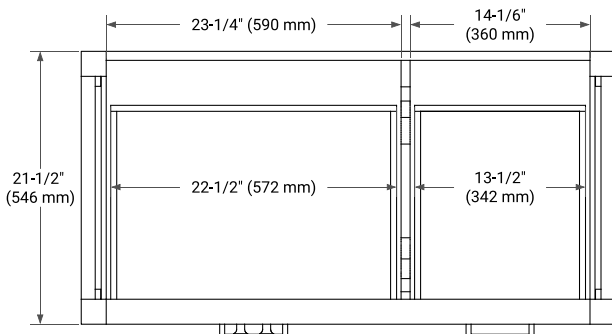

CAMBRIDGE 42" LEFT OFFSET CABINET

BASE CABINET DIMENSIONS

42" W x 21.5" D x 34.5" H

FEATURES

- Solid wood frame & plywood panels
- Dovetail drawers and joints
- Soft closing doors & drawers

HARDWARE FINISHES*

Brushed Nickel   Satin Brass   Matte Black   Polished Chrome

Hardware comes preinstalled with the illustrated option. Other finishes are available on our online store if you prefer a different one.

AVAILABLE COLORS

White   Grey   Midnight Blue   Espresso   Oak

FRONT VIEW

SIDE VIEW

PLAN VIEW