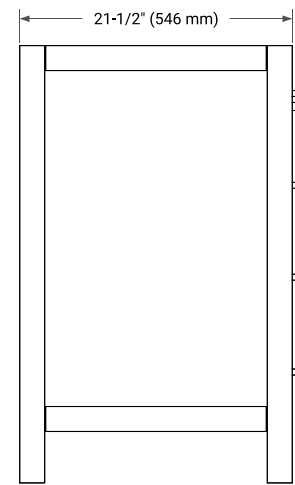

CAMBRIDGE 42" LEFT OFFSET CABINET

BASE CABINET DIMENSIONS

42" W x 21.5" D x 34.5" H

FEATURES

- Solid wood frame & plywood panels
- Dovetail drawers and joints
- Soft closing doors & drawers

HARDWARE FINISHES*

Brushed Nickel   Satin Brass   Matte Black   Polished Chrome

Hardware comes preinstalled with the illustrated option. Other finishes are available on our online store if you prefer a different one.

AVAILABLE COLORS

White   Grey   Midnight Blue   Espresso   Oak

FRONT VIEW

SIDE VIEW

PLAN VIEW