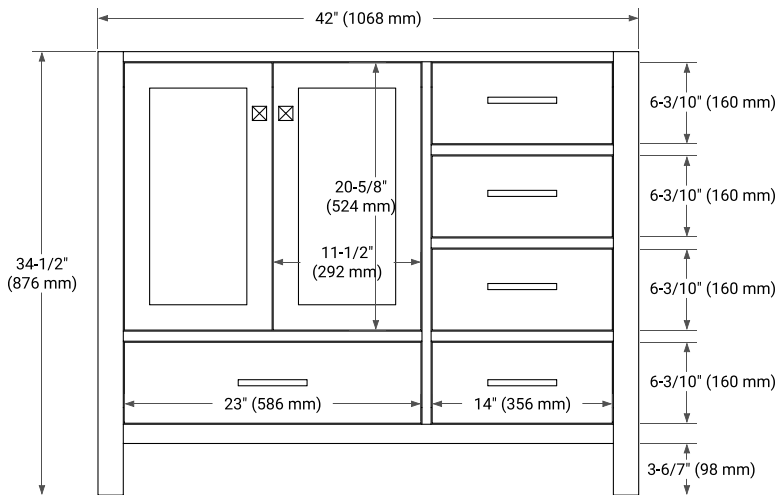

CAMBRIDGE 42" LEFT OFFSET CABINET

BASE CABINET DIMENSIONS

42" W x 21.5" D x 34.5" H

FEATURES

- Solid wood frame & plywood panels
- Dovetail drawers and joints
- Soft closing doors & drawers

HARDWARE FINISHES*

Brushed Nickel   Satin Brass   Matte Black   Polished Chrome

Hardware comes preinstalled with the illustrated option. Other finishes are available on our online store if you prefer a different one.

AVAILABLE COLORS

White   Grey   Midnight Blue   Espresso   Oak

FRONT VIEW

SIDE VIEW

PLAN VIEW