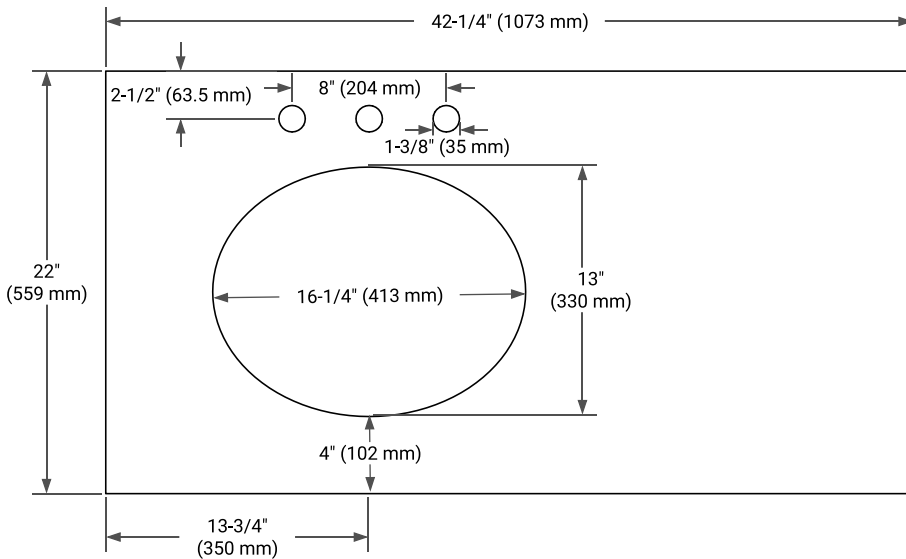

42" LEFT OVAL SINK COUNTERTOP WITH 1.5 IN. THICKNESS

ARIEL

OVERALL DIMENSIONS

42.25" W x 22" D x 1.5" H

COUNTERTOP OPTIONS

FEATURES

- Solid countertop with mitered edges & seams
- Undermount white oval sink
- Pre-drilled for 8" widespread faucet

INCLUDED

- Countertop
- Matching Backsplash
- Oval Sink

COUNTERTOP PLAN VIEW