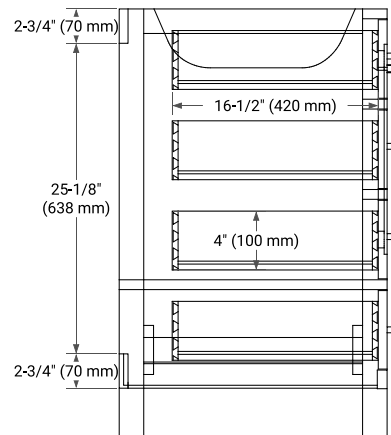

CAMBRIDGE 42" LEFT OFFSET CABINET

BASE CABINET DIMENSIONS

42" W x 21.5" D x 34.5" H

FEATURES

- Solid wood frame & plywood panels
- Dovetail drawers and joints
- Soft closing doors & drawers

HARDWARE FINISHES*

Brushed Nickel   Satin Brass   Matte Black   Polished Chrome

Hardware comes preinstalled with the illustrated option. Other finishes are available on our online store if you prefer a different one.

AVAILABLE COLORS

White   Grey   Midnight Blue   Espresso   Oak

FRONT VIEW

SIDE VIEW

PLAN VIEW