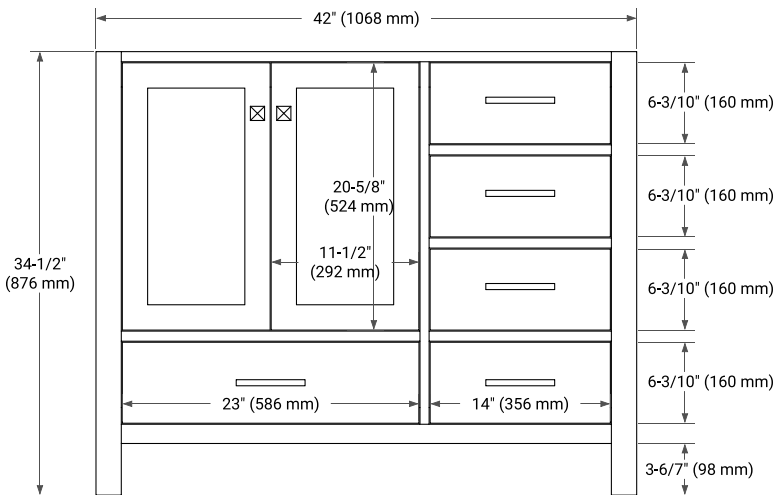

CAMBRIDGE 42" LEFT OFFSET CABINET

BASE CABINET DIMENSIONS

42" W x 21.5" D x 34.5" H

FEATURES

- Solid wood frame & plywood panels
- Dovetail drawers and joints
- Soft closing doors & drawers

HARDWARE FINISHES*

Brushed Nickel   Satin Brass   Matte Black   Polished Chrome

Hardware comes preinstalled with the illustrated option. Other finishes are available on our online store if you prefer a different one.

AVAILABLE COLORS

White   Grey   Midnight Blue   Espresso   Oak

FRONT VIEW

SIDE VIEW

PLAN VIEW