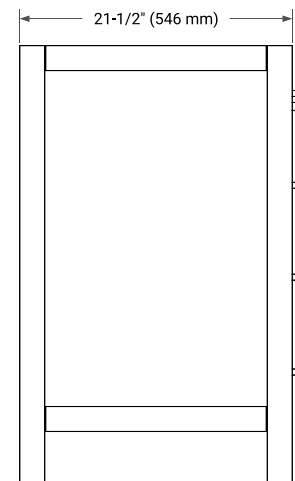

## BASE CABINET DIMENSIONS

42" W x 21.5" D x 34.5" H

### PLAN VIEW

OVERALL DIMENSIONS

43" W x 22" D x 0.75" H

COUNTERTOP OPTIONS

Carrara Marble

FEATURES

- Solid countertop with mitered edges & seams
- Undermount white oval sink
- Pre-drilled for 8" widespread faucet