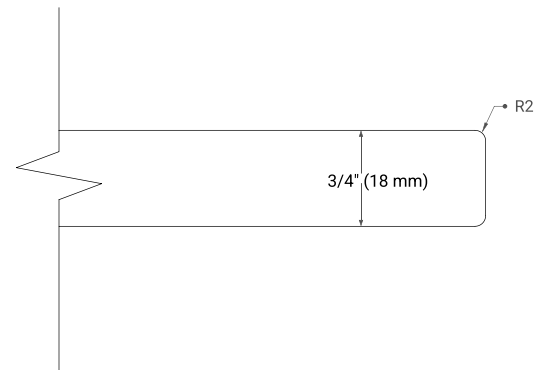

### SIDE VIEW

### PLAN VIEW

OVERALL DIMENSIONS

43" W x 22" D x 0.75" H

COUNTERTOP OPTIONS

Carrara Marble

FEATURES

- Solid countertop with mitered edges & seams
- Undermount white oval sink
- Pre-drilled for 8" widespread faucet

INCLUDED

- Countertop
- Matching Backsplash
- Oval Sink

COUNTERTOP PLAN VIEW

EDGE SIDE VIEW

THREE DIMENSIONAL COUNTERTOP VIEW