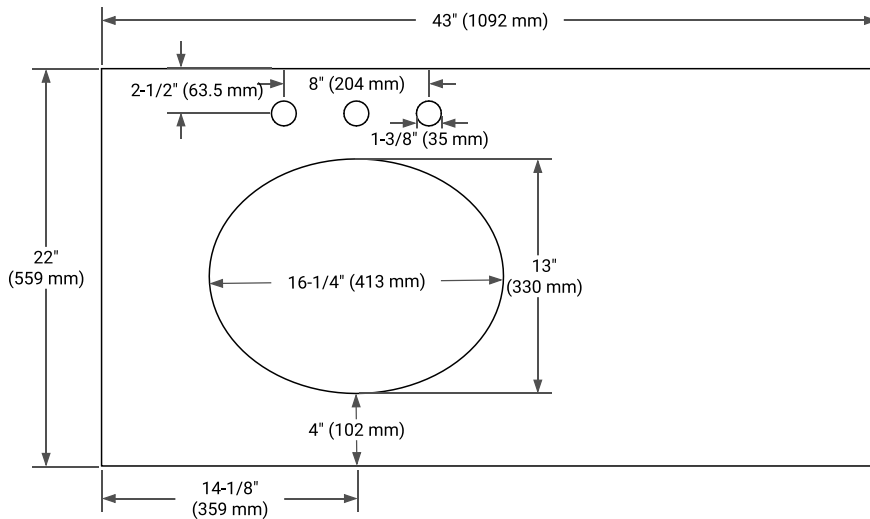

## BASE CABINET DIMENSIONS

42" W x 21.5" D x 34.5" H

### SIDE VIEW

### PLAN VIEW

OVERALL DIMENSIONS

43" W x 22" D x 0.75" H

COUNTERTOP OPTIONS

Carrara Marble

FEATURES

- Solid countertop with mitered edges & seams
- Undermount white oval sink
- Pre-drilled for 8" widespread faucet

INCLUDED

- Countertop
- Matching Backsplash
- Oval Sink

COUNTERTOP PLAN VIEW

EDGE SIDE VIEW

THREE DIMENSIONAL COUNTERTOP VIEW