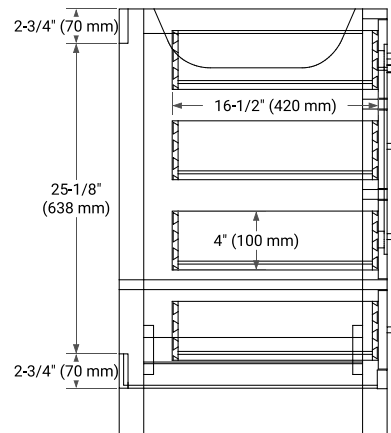

## BASE CABINET DIMENSIONS

42" W x 21.5" D x 34.5" H

### FRONT VIEW

### SIDE VIEW

### PLAN VIEW

OVERALL DIMENSIONS

43" W x 22" D x 0.75" H

COUNTERTOP OPTIONS

Carrara Marble

FEATURES

- Solid countertop with mitered edges & seams
- Undermount white oval sink
- Pre-drilled for 8" widespread faucet