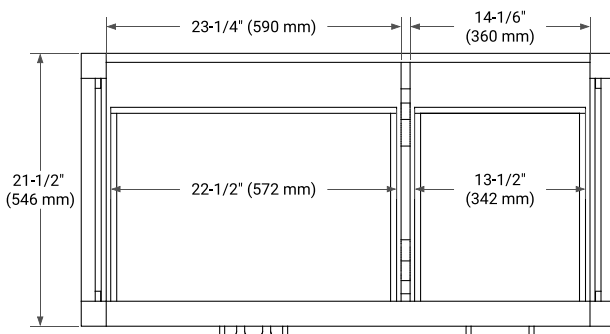

## BASE CABINET DIMENSIONS

42" W x 21.5" D x 34.5" H

### SIDE VIEW

### PLAN VIEW

OVERALL DIMENSIONS

43" W x 22" D x 0.75" H

COUNTERTOP OPTIONS

Carrara Marble

FEATURES

- Solid countertop with mitered edges & seams
- Undermount white oval sink
- Pre-drilled for 8" widespread faucet