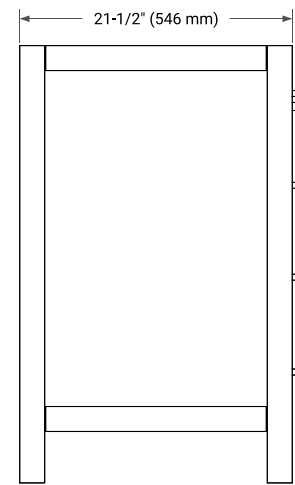

CAMBRIDGE 42" LEFT OFFSET CABINET

BASE CABINET DIMENSIONS

42" W x 21.5" D x 34.5" H

FEATURES

- Solid wood frame & plywood panels
- Dovetail drawers and joints
- Soft closing doors & drawers

HARDWARE FINISHES*

White Grey Midnight Blue Espresso Oak

FRONT VIEW

SIDE VIEW

PLAN VIEW

OVERALL DIMENSIONS

42.25" W x 22" D x 2" H

COUNTERTOP OPTIONS

Carrara Marble

FEATURES

- Solid countertop with mitered edges & seams
- Undermount white oval sink
- Pre-drilled for 8" widespread faucet

INCLUDED

- Countertop
- Matching Backsplash
- Oval Sink

COUNTERTOP PLAN VIEW

EDGE SIDE VIEW

THREE DIMENSIONAL COUNTERTOP VIEW