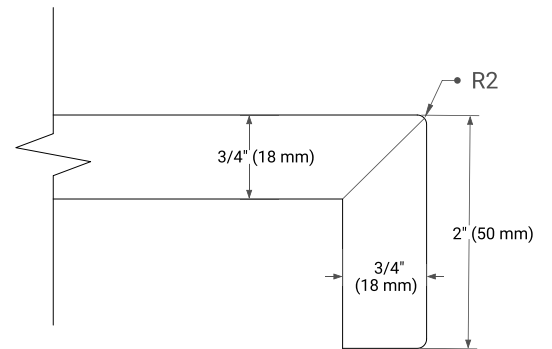

White Grey Midnight Blue Espresso Oak

FRONT VIEW

SIDE VIEW

PLAN VIEW

OVERALL DIMENSIONS

42.25" W x 22" D x 2" H

COUNTERTOP OPTIONS

Carrara Marble

FEATURES

- Solid countertop with mitered edges & seams
- Undermount white oval sink
- Pre-drilled for 8" widespread faucet

INCLUDED

- Countertop
- Matching Backsplash
- Oval Sink

COUNTERTOP PLAN VIEW

EDGE SIDE VIEW

THREE DIMENSIONAL COUNTERTOP VIEW