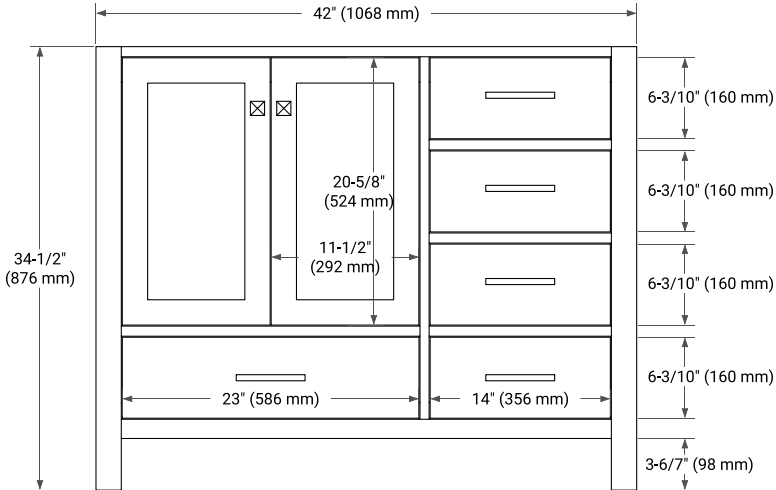

CAMBRIDGE 42" LEFT OFFSET CABINET

BASE CABINET DIMENSIONS

42" W x 21.5" D x 34.5" H

FEATURES

- Solid wood frame & plywood panels
- Dovetail drawers and joints
- Soft closing doors & drawers

HARDWARE FINISHES*

White Grey Midnight Blue Espresso Oak

FRONT VIEW

SIDE VIEW

PLAN VIEW

OVERALL DIMENSIONS

42.25" W x 22" D x 2" H

COUNTERTOP OPTIONS

Carrara Marble

FEATURES

- Solid countertop with mitered edges & seams
- Undermount white oval sink
- Pre-drilled for 8" widespread faucet

INCLUDED

- Countertop
- Matching Backsplash
- Oval Sink

COUNTERTOP PLAN VIEW

EDGE SIDE VIEW

THREE DIMENSIONAL COUNTERTOP VIEW