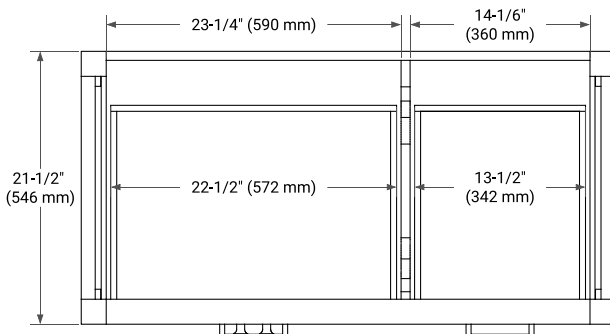

CAMBRIDGE 42" LEFT OFFSET CABINET

BASE CABINET DIMENSIONS

42" W x 21.5" D x 34.5" H

FEATURES

- Solid wood frame & plywood panels
- Dovetail drawers and joints
- Soft closing doors & drawers

HARDWARE FINISHES*

White Grey Midnight Blue Espresso Oak

FRONT VIEW

SIDE VIEW

PLAN VIEW

OVERALL DIMENSIONS

42.25" W x 22" D x 2" H

COUNTERTOP OPTIONS

Carrara Marble

FEATURES

- Solid countertop with mitered edges & seams
- Undermount white oval sink
- Pre-drilled for 8" widespread faucet

INCLUDED

- Countertop
- Matching Backsplash
- Oval Sink

COUNTERTOP PLAN VIEW

EDGE SIDE VIEW

THREE DIMENSIONAL COUNTERTOP VIEW