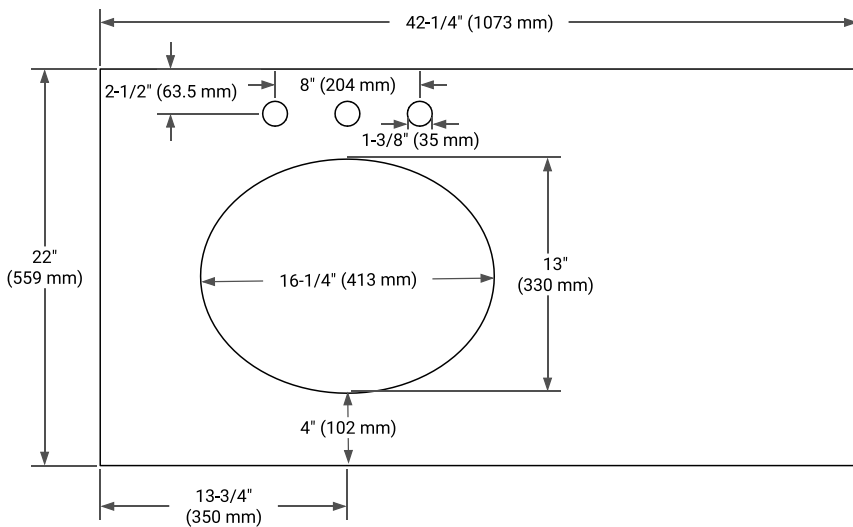

CAMBRIDGE 42" LEFT OFFSET CABINET

BASE CABINET DIMENSIONS

42" W x 21.5" D x 34.5" H

FEATURES

- Solid wood frame & plywood panels
- Dovetail drawers and joints
- Soft closing doors & drawers

HARDWARE FINISHES*

White Grey Midnight Blue Espresso Oak

FRONT VIEW

SIDE VIEW

PLAN VIEW

OVERALL DIMENSIONS

42.25" W x 22" D x 2" H

COUNTERTOP OPTIONS

Carrara Marble

FEATURES

- Solid countertop with mitered edges & seams
- Undermount white oval sink
- Pre-drilled for 8" widespread faucet

INCLUDED

- Countertop
- Matching Backsplash
- Oval Sink

COUNTERTOP PLAN VIEW

EDGE SIDE VIEW

THREE DIMENSIONAL COUNTERTOP VIEW