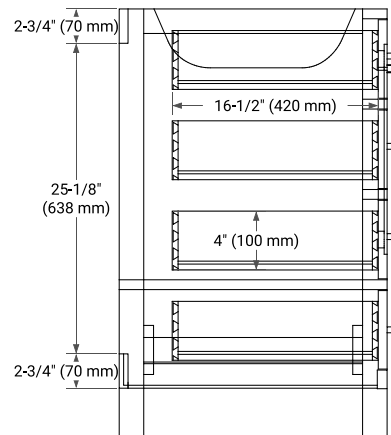

CAMBRIDGE 42" LEFT OFFSET CABINET

BASE CABINET DIMENSIONS

42" W x 21.5" D x 34.5" H

FEATURES

- Solid wood frame & plywood panels
- Dovetail drawers and joints
- Soft closing doors & drawers

HARDWARE FINISHES*

White Grey Midnight Blue Espresso Oak

FRONT VIEW

SIDE VIEW

PLAN VIEW

OVERALL DIMENSIONS

42.25" W x 22" D x 2" H

COUNTERTOP OPTIONS

Carrara Marble

FEATURES

- Solid countertop with mitered edges & seams
- Undermount white oval sink
- Pre-drilled for 8" widespread faucet

INCLUDED

- Countertop
- Matching Backsplash
- Oval Sink

COUNTERTOP PLAN VIEW

EDGE SIDE VIEW

THREE DIMENSIONAL COUNTERTOP VIEW