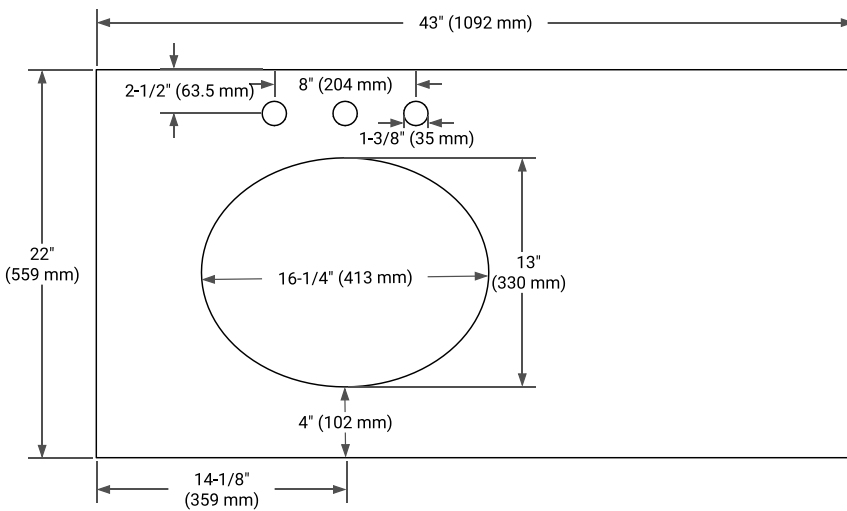

CAMBRIDGE 42" LEFT OFFSET CABINET

BASE CABINET DIMENSIONS

42" W x 21.5" D x 34.5" H

FEATURES

- Solid wood frame & plywood panels
- Dovetail drawers and joints
- Soft closing doors & drawers

HARDWARE FINISHES*

White Grey Midnight Blue Espresso Oak

FRONT VIEW

SIDE VIEW

PLAN VIEW

OVERALL DIMENSIONS

43" W x 22" D x 1.5" H

COUNTERTOP OPTIONS

Carrara Marble

White Quartz

FEATURES

- Solid countertop with mitered edges & seams
- Undermount white oval sink
- Pre-drilled for 8" widespread faucet

INCLUDED

- Countertop
- Matching Backsplash
- Oval Sink

COUNTERTOP PLAN VIEW

EDGE SIDE VIEW

THREE DIMENSIONAL COUNTERTOP VIEW