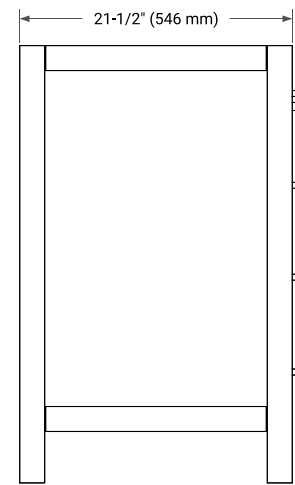

CAMBRIDGE 42" LEFT OFFSET CABINET

BASE CABINET DIMENSIONS

42" W x 21.5" D x 34.5" H

FEATURES

- Solid wood frame & plywood panels
- Dovetail drawers and joints
- Soft closing doors & drawers

HARDWARE FINISHES*

White Grey Midnight Blue Espresso Oak

FRONT VIEW

SIDE VIEW

PLAN VIEW

OVERALL DIMENSIONS

43" W x 22" D x 1.5" H

COUNTERTOP OPTIONS

Carrara Marble

White Quartz

FEATURES

- Solid countertop with mitered edges & seams
- Undermount white oval sink
- Pre-drilled for 8" widespread faucet

INCLUDED

- Countertop
- Matching Backsplash
- Oval Sink

COUNTERTOP PLAN VIEW

EDGE SIDE VIEW

THREE DIMENSIONAL COUNTERTOP VIEW