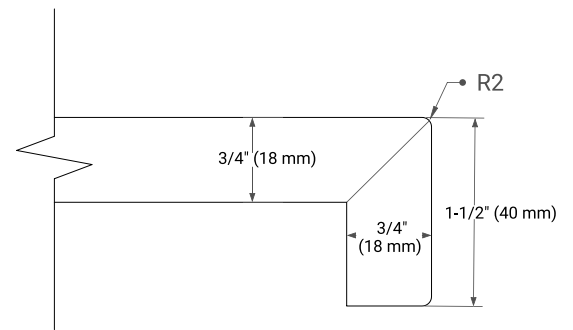

White Grey Midnight Blue Espresso Oak

FRONT VIEW

SIDE VIEW

PLAN VIEW

OVERALL DIMENSIONS

43" W x 22" D x 1.5" H

COUNTERTOP OPTIONS

Carrara Marble

White Quartz

FEATURES

- Solid countertop with mitered edges & seams
- Undermount white oval sink
- Pre-drilled for 8" widespread faucet

INCLUDED

- Countertop
- Matching Backsplash
- Oval Sink

COUNTERTOP PLAN VIEW

EDGE SIDE VIEW

THREE DIMENSIONAL COUNTERTOP VIEW