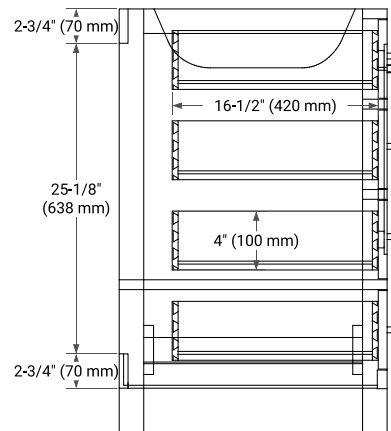

CAMBRIDGE 42" LEFT OFFSET CABINET

BASE CABINET DIMENSIONS

42" W x 21.5" D x 34.5" H

FEATURES

- Solid wood frame & plywood panels
- Dovetail drawers and joints
- Soft closing doors & drawers

HARDWARE FINISHES*

White Grey Midnight Blue Espresso Oak

FRONT VIEW

SIDE VIEW

PLAN VIEW

OVERALL DIMENSIONS

43" W x 22" D x 1.5" H

COUNTERTOP OPTIONS

Carrara Marble

White Quartz

FEATURES

- Solid countertop with mitered edges & seams
- Undermount white oval sink
- Pre-drilled for 8" widespread faucet

INCLUDED

- Countertop
- Matching Backsplash
- Oval Sink

COUNTERTOP PLAN VIEW

EDGE SIDE VIEW

THREE DIMENSIONAL COUNTERTOP VIEW