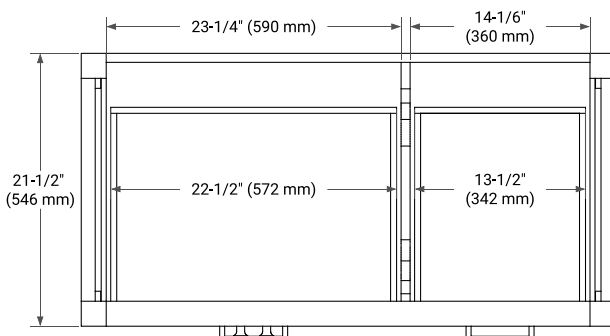

CAMBRIDGE 42" LEFT OFFSET CABINET

BASE CABINET DIMENSIONS

42" W x 21.5" D x 34.5" H

FEATURES

- Solid wood frame & plywood panels
- Dovetail drawers and joints
- Soft closing doors & drawers

HARDWARE FINISHES*

White Grey Midnight Blue Espresso Oak

FRONT VIEW

SIDE VIEW

PLAN VIEW

OVERALL DIMENSIONS

43" W x 22" D x 1.5" H

COUNTERTOP OPTIONS

Carrara Marble

EDGE SIDE VIEW

THREE DIMENSIONAL COUNTERTOP VIEW