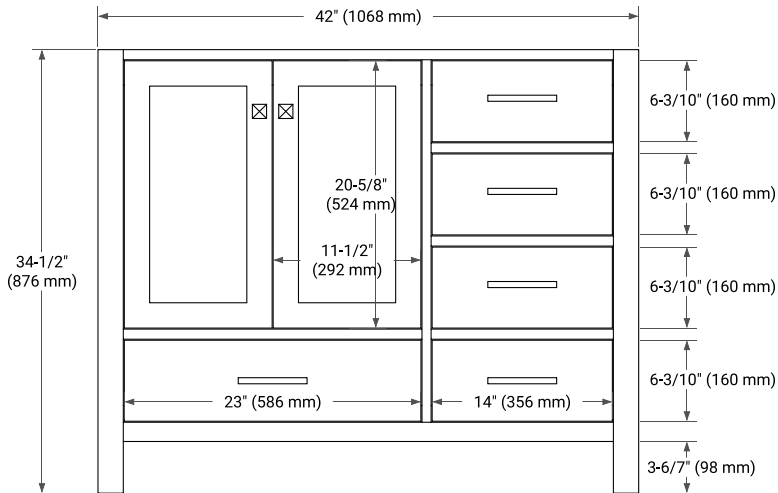

CAMBRIDGE 42" LEFT OFFSET CABINET

BASE CABINET DIMENSIONS

42" W x 21.5" D x 34.5" H

FEATURES

- Solid wood frame & plywood panels
- Dovetail drawers and joints
- Soft closing doors & drawers

HARDWARE FINISHES*

White Grey Midnight Blue Espresso Oak

FRONT VIEW

SIDE VIEW

PLAN VIEW

OVERALL DIMENSIONS

43" W x 22" D x 1.5" H

COUNTERTOP OPTIONS

Carrara Marble

White Quartz

FEATURES

- Solid countertop with mitered edges & seams
- Undermount white oval sink
- Pre-drilled for 8" widespread faucet

INCLUDED

- Countertop
- Matching Backsplash
- Oval Sink

COUNTERTOP PLAN VIEW

EDGE SIDE VIEW

THREE DIMENSIONAL COUNTERTOP VIEW