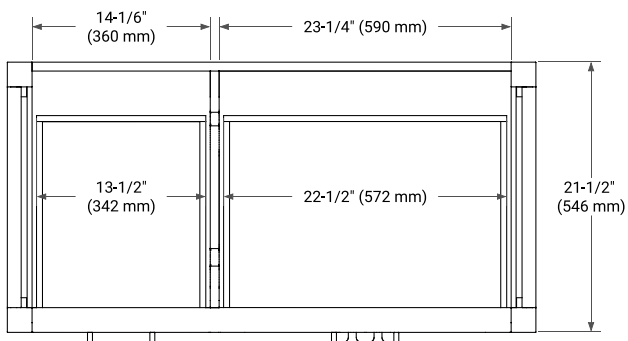

CAMBRIDGE 42" RIGHT OFFSET CABINET

BASE CABINET DIMENSIONS

42" W x 21.5" D x 34.5" H

FEATURES

- Solid wood frame & plywood panels
- Dovetail drawers and joints
- Soft closing doors & drawers

HARDWARE FINISHES*

White Grey Midnight Blue Espresso Oak

FRONT VIEW

SIDE VIEW

PLAN VIEW

42" RIGHT RECTANGLE SINK COUNTERTOP WITH 1.5 IN. THICKNESS

ARIEL

OVERALL DIMENSIONS

42.25" W x 22" D x 1.5" H

COUNTERTOP PLAN VIEW

EDGE SIDE VIEW

THREE DIMENSIONAL COUNTERTOP VIEW