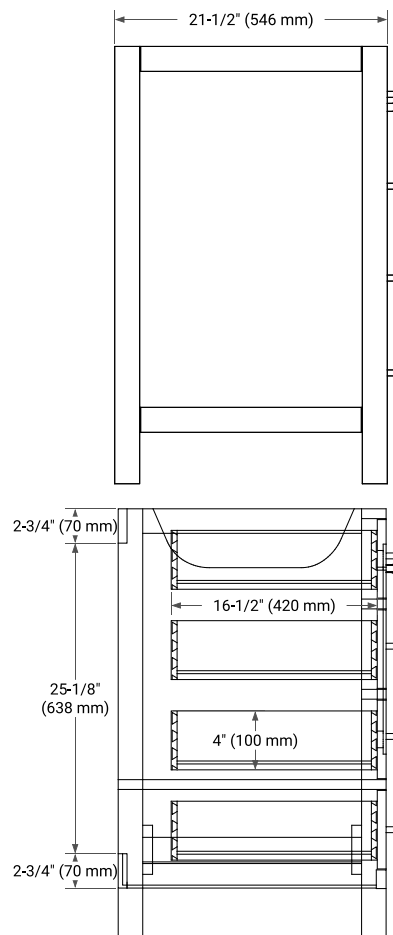

CAMBRIDGE 42" RIGHT OFFSET CABINET

BASE CABINET DIMENSIONS

42" W x 21.5" D x 34.5" H

FEATURES

- Solid wood frame & plywood panels
- Dovetail drawers and joints
- Soft closing doors & drawers

HARDWARE FINISHES*

White Grey Midnight Blue Espresso Oak

FRONT VIEW

SIDE VIEW

PLAN VIEW

42" RIGHT RECTANGLE SINK COUNTERTOP WITH 1.5 IN. THICKNESS

ARIEL

OVERALL DIMENSIONS

42.25" W x 22" D x 1.5" H

COUNTERTOP OPTIONS

Carrara White Quartz

FEATURES

- Solid countertop with mitered edges & seams
- Undermount white rectangular sink
- Pre-drilled for 8" widespread faucet

INCLUDED

- Countertop
- Matching Backsplash
- Rectangle Sink

COUNTERTOP PLAN VIEW

EDGE SIDE VIEW

THREE DIMENSIONAL COUNTERTOP VIEW