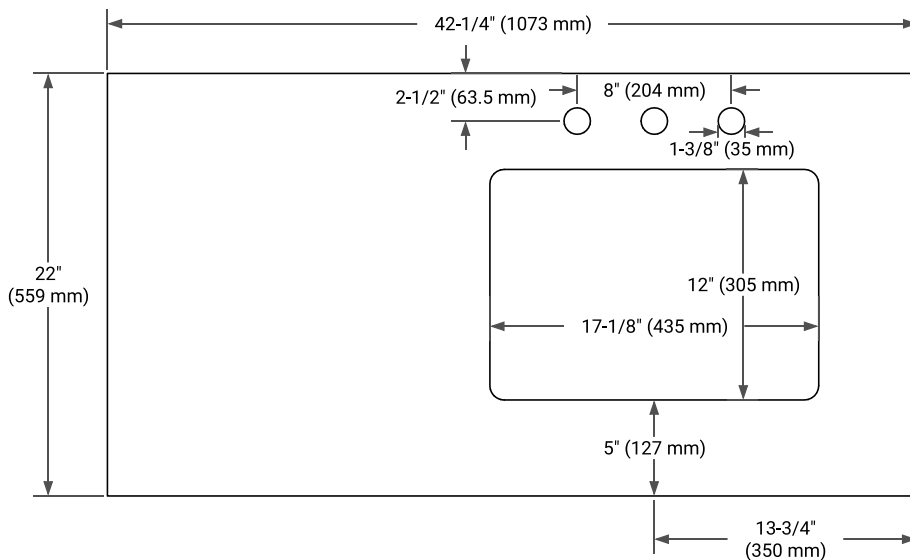

CAMBRIDGE 42" RIGHT OFFSET CABINET

BASE CABINET DIMENSIONS

42" W x 21.5" D x 34.5" H

FEATURES

- Solid wood frame & plywood panels
- Dovetail drawers and joints
- Soft closing doors & drawers

HARDWARE FINISHES*

White Grey Midnight Blue Espresso Oak

FRONT VIEW

SIDE VIEW

PLAN VIEW

42" RIGHT RECTANGLE SINK COUNTERTOP WITH 1.5 IN. THICKNESS

ARIEL

OVERALL DIMENSIONS

42.25" W x 22" D x 1.5" H

COUNTERTOP OPTIONS

Carrara White Quartz

FEATURES

- Solid countertop with mitered edges & seams
- Undermount white rectangular sink
- Pre-drilled for 8" widespread faucet

INCLUDED

- Countertop
- Matching Backsplash
- Rectangle Sink

COUNTERTOP PLAN VIEW

EDGE SIDE VIEW

THREE DIMENSIONAL COUNTERTOP VIEW