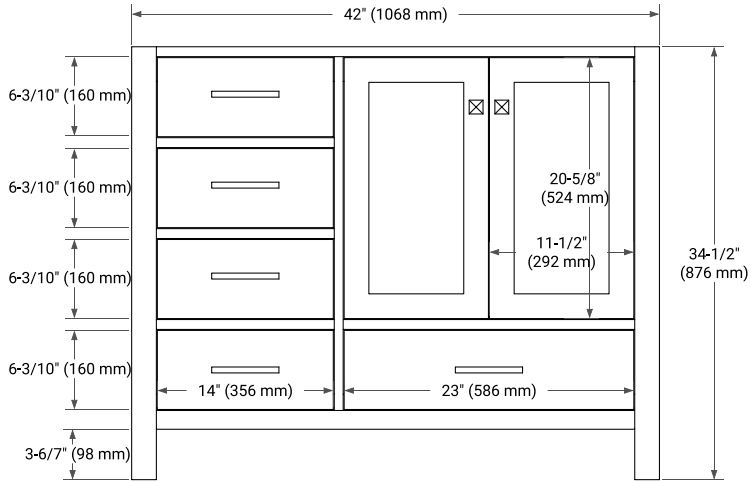

CAMBRIDGE 42" RIGHT OFFSET CABINET

BASE CABINET DIMENSIONS

42" W x 21.5" D x 34.5" H

FEATURES

- Solid wood frame & plywood panels
- Dovetail drawers and joints
- Soft closing doors & drawers

HARDWARE FINISHES*

White Grey Midnight Blue Espresso Oak

FRONT VIEW

SIDE VIEW

PLAN VIEW

42" RIGHT RECTANGLE SINK COUNTERTOP WITH 1.5 IN. THICKNESS

ARIEL

OVERALL DIMENSIONS

42.25" W x 22" D x 1.5" H

COUNTERTOP PLAN VIEW

EDGE SIDE VIEW

THREE DIMENSIONAL COUNTERTOP VIEW