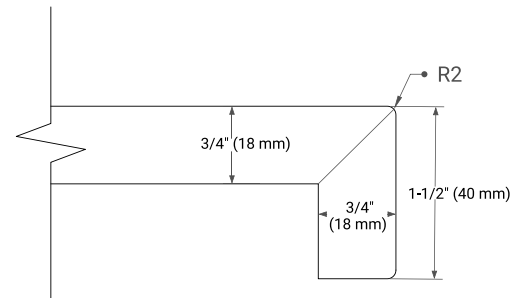

White Grey Midnight Blue Espresso Oak

FRONT VIEW

SIDE VIEW

PLAN VIEW

42" RIGHT RECTANGLE SINK COUNTERTOP WITH 1.5 IN. THICKNESS

ARIEL

OVERALL DIMENSIONS

42.25" W x 22" D x 1.5" H

COUNTERTOP OPTIONS

Carrara White Quartz

FEATURES

- Solid countertop with mitered edges & seams
- Undermount white rectangular sink
- Pre-drilled for 8" widespread faucet

INCLUDED

- Countertop
- Matching Backsplash
- Rectangle Sink

COUNTERTOP PLAN VIEW

EDGE SIDE VIEW

THREE DIMENSIONAL COUNTERTOP VIEW