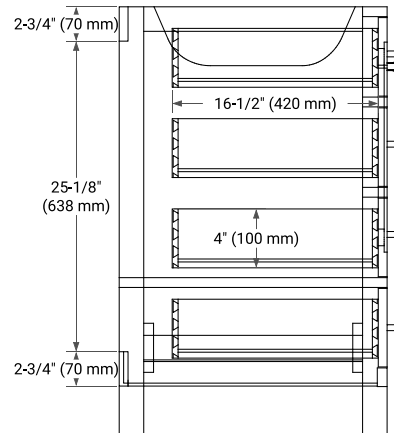

CAMBRIDGE 42" RIGHT OFFSET CABINET

BASE CABINET DIMENSIONS

42" W x 21.5" D x 34.5" H

FEATURES

- Solid wood frame & plywood panels
- Dovetail drawers and joints
- Soft closing doors & drawers

HARDWARE FINISHES*

White Grey Midnight Blue Espresso Oak

FRONT VIEW

SIDE VIEW

PLAN VIEW

43" RIGHT RECTANGLE SINK COUNTERTOP WITH 1.5 IN. THICKNESS

ARIEL

OVERALL DIMENSIONS

43" W x 22" D x 1.5" H

COUNTERTOP PLAN VIEW

EDGE SIDE VIEW

THREE DIMENSIONAL COUNTERTOP VIEW