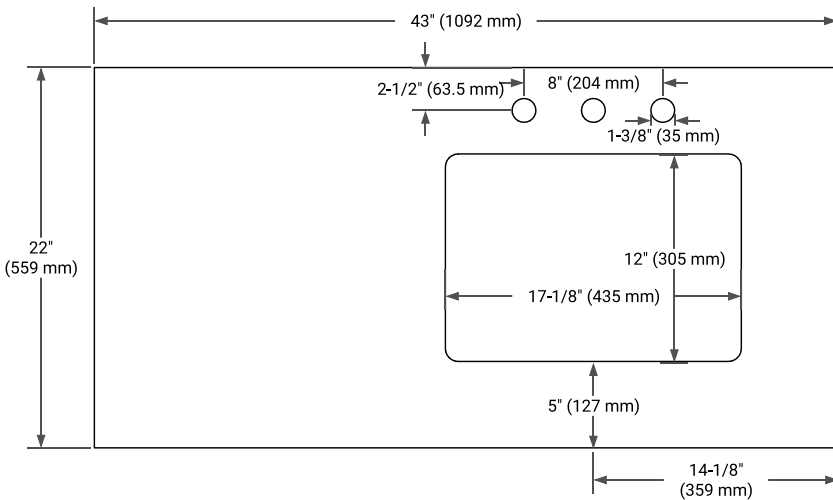

CAMBRIDGE 42" RIGHT OFFSET CABINET

BASE CABINET DIMENSIONS

42" W x 21.5" D x 34.5" H

FEATURES

- Solid wood frame & plywood panels
- Dovetail drawers and joints
- Soft closing doors & drawers

HARDWARE FINISHES*

White Grey Midnight Blue Espresso Oak

FRONT VIEW

SIDE VIEW

PLAN VIEW

43" RIGHT RECTANGLE SINK COUNTERTOP WITH 1.5 IN. THICKNESS

ARIEL

OVERALL DIMENSIONS

43" W x 22" D x 1.5" H

COUNTERTOP OPTIONS

Carrara Marble

White Quartz

FEATURES

- Solid countertop with mitered edges & seams
- Undermount white rectangular sink
- Pre-drilled for 8" widespread faucet

INCLUDED

- Countertop
- Matching Backsplash
- Rectangle Sink

COUNTERTOP PLAN VIEW

EDGE SIDE VIEW

THREE DIMENSIONAL COUNTERTOP VIEW