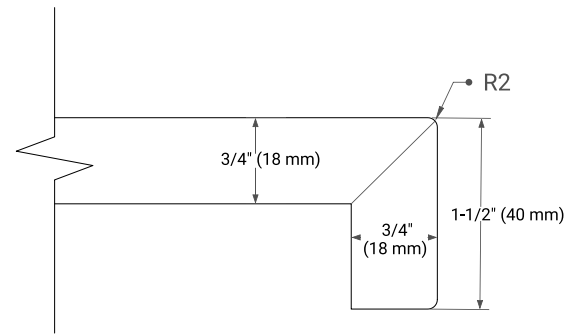

White Grey Midnight Blue Espresso Oak

FRONT VIEW

SIDE VIEW

PLAN VIEW

43" RIGHT RECTANGLE SINK COUNTERTOP WITH 1.5 IN. THICKNESS

ARIEL

OVERALL DIMENSIONS

43" W x 22" D x 1.5" H

COUNTERTOP OPTIONS

Carrara Marble

White Quartz

FEATURES

- Solid countertop with mitered edges & seams
- Undermount white rectangular sink
- Pre-drilled for 8" widespread faucet

INCLUDED

- Countertop
- Matching Backsplash
- Rectangle Sink

COUNTERTOP PLAN VIEW

EDGE SIDE VIEW

THREE DIMENSIONAL COUNTERTOP VIEW