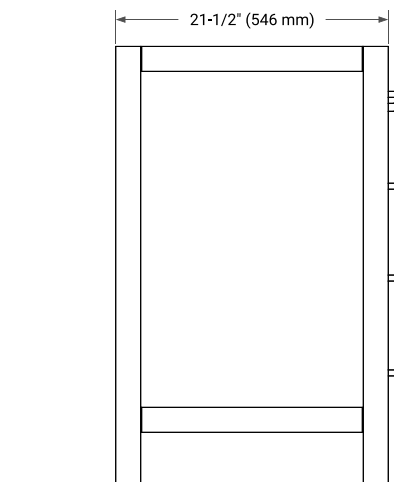

CAMBRIDGE 42" RIGHT OFFSET CABINET

BASE CABINET DIMENSIONS

42" W x 21.5" D x 34.5" H

FEATURES

- Solid wood frame & plywood panels
- Dovetail drawers and joints
- Soft closing doors & drawers

HARDWARE FINISHES*

White Grey Midnight Blue Espresso Oak

FRONT VIEW

SIDE VIEW

PLAN VIEW

43" RIGHT RECTANGLE SINK COUNTERTOP WITH 1.5 IN. THICKNESS

ARIEL

OVERALL DIMENSIONS

43" W x 22" D x 1.5" H

COUNTERTOP PLAN VIEW

EDGE SIDE VIEW

THREE DIMENSIONAL COUNTERTOP VIEW