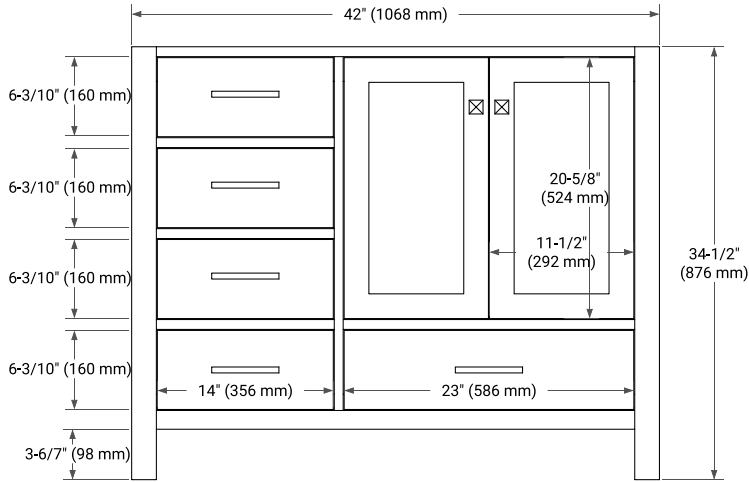

CAMBRIDGE 42" RIGHT OFFSET CABINET

BASE CABINET DIMENSIONS

42" W x 21.5" D x 34.5" H

FEATURES

- Solid wood frame & plywood panels
- Dovetail drawers and joints
- Soft closing doors & drawers

HARDWARE FINISHES*

White Grey Midnight Blue Espresso Oak

FRONT VIEW

SIDE VIEW

PLAN VIEW

43" RIGHT RECTANGLE SINK COUNTERTOP WITH 1.5 IN. THICKNESS

ARIEL

OVERALL DIMENSIONS

43" W x 22" D x 1.5" H

COUNTERTOP PLAN VIEW

EDGE SIDE VIEW

THREE DIMENSIONAL COUNTERTOP VIEW