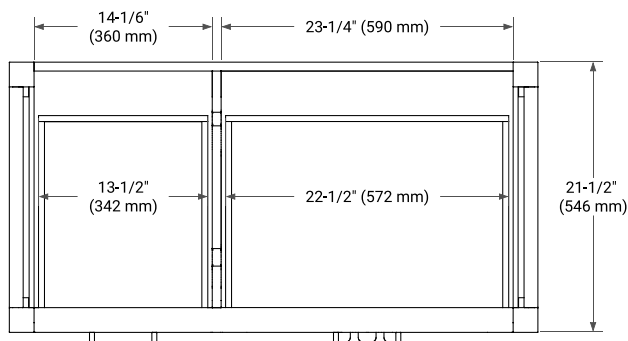

CAMBRIDGE 42" RIGHT OFFSET CABINET

BASE CABINET DIMENSIONS

42" W x 21.5" D x 34.5" H

FEATURES

- Solid wood frame & plywood panels
- Dovetail drawers and joints
- Soft closing doors & drawers

HARDWARE FINISHES*

White Grey Midnight Blue Espresso Oak

FRONT VIEW

SIDE VIEW

PLAN VIEW

43" RIGHT RECTANGLE SINK COUNTERTOP WITH 1.5 IN. THICKNESS

ARIEL

OVERALL DIMENSIONS

43" W x 22" D x 1.5" H

COUNTERTOP PLAN VIEW

EDGE SIDE VIEW

THREE DIMENSIONAL COUNTERTOP VIEW