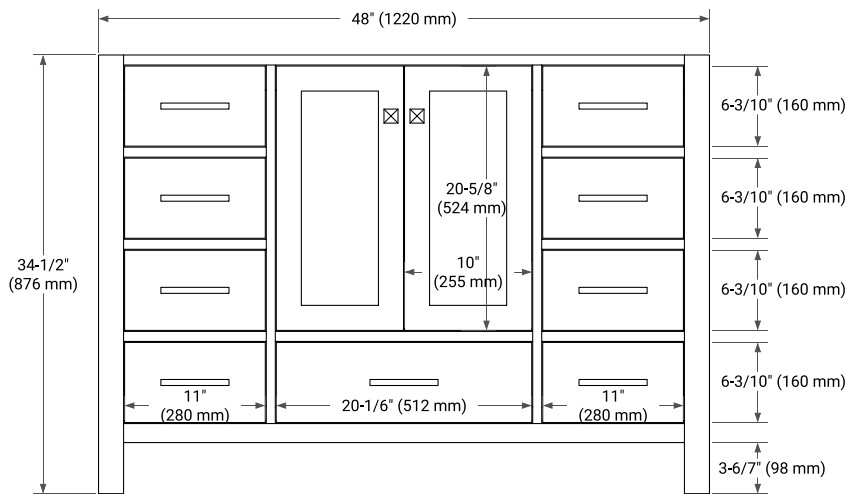

CAMBRIDGE 48" SINGLE SINK BASE CABINET

ARIEL

BASE CABINET DIMENSIONS

48" W x 21.5" D x 34.5" H

FEATURES

- Solid wood frame & plywood panels
- Dovetail drawers and joints
- Soft closing doors & drawers

HARDWARE FINISHES*

Brushed Nickel   Satin Brass   Matte Black   Polished Chrome

Hardware comes preinstalled with the illustrated option. Other finishes are available on our online store if you prefer a different one.

AVAILABLE COLORS

White   Grey   Midnight Blue   Espresso   Oak

FRONT VIEW

SIDE VIEW

PLAN VIEW