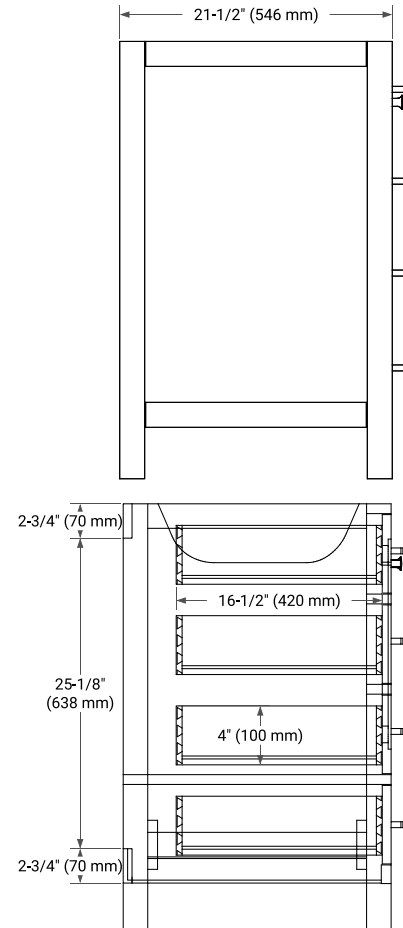

CAMBRIDGE 48" SINGLE SINK BASE CABINET

ARIEL

BASE CABINET DIMENSIONS

48" W x 21.5" D x 34.5" H

FEATURES

- Solid wood frame & plywood panels
- Dovetail drawers and joints
- Soft closing doors & drawers

HARDWARE FINISHES*

Brushed Nickel   Satin Brass   Matte Black   Polished Chrome

Hardware comes preinstalled with the illustrated option. Other finishes are available on our online store if you prefer a different one.

AVAILABLE COLORS

White   Grey   Midnight Blue   Espresso   Oak

FRONT VIEW

SIDE VIEW

PLAN VIEW