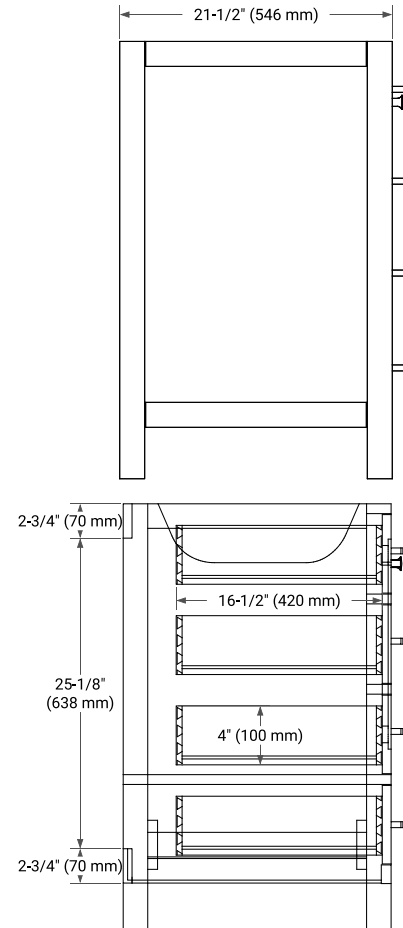

CAMBRIDGE 48" SINGLE SINK BASE CABINET

ARIEL

BASE CABINET DIMENSIONS

48" W x 21.5" D x 34.5" H

FEATURES

- Solid wood frame & plywood panels
- Dovetail drawers and joints
- Soft closing doors & drawers

HARDWARE FINISHES*

White Grey Midnight Blue Espresso Oak

FRONT VIEW

SIDE VIEW

PLAN VIEW

48" SINGLE OVAL SINK COUNTERTOP WITH 1.5 IN. THICKNESS

ARIEL

OVERALL DIMENSIONS

48.25" W x 22" D x 1.5" H

COUNTERTOP PLAN VIEW

EDGE SIDE VIEW

THREE DIMENSIONAL COUNTERTOP VIEW