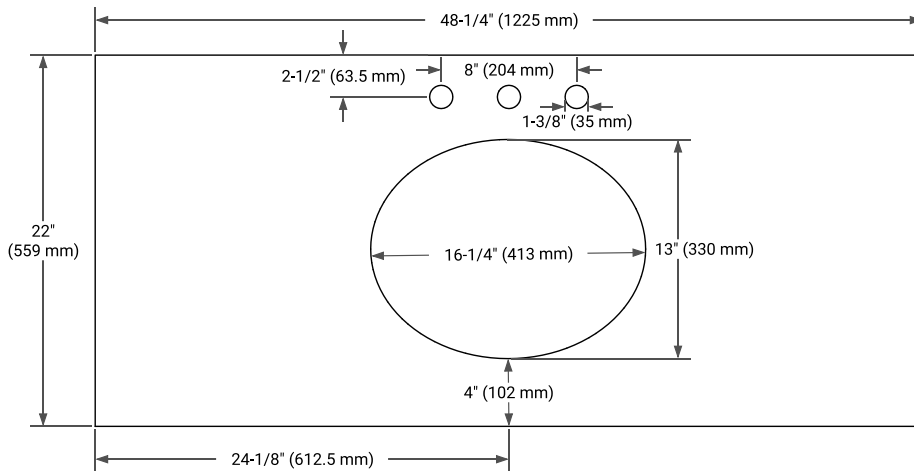

CAMBRIDGE 48" SINGLE SINK BASE CABINET

ARIEL

BASE CABINET DIMENSIONS

48" W x 21.5" D x 34.5" H

FEATURES

- Solid wood frame & plywood panels
- Dovetail drawers and joints
- Soft closing doors & drawers

HARDWARE FINISHES*

White Grey Midnight Blue Espresso Oak

FRONT VIEW

SIDE VIEW

PLAN VIEW

48" SINGLE OVAL SINK COUNTERTOP WITH 1.5 IN. THICKNESS

ARIEL

OVERALL DIMENSIONS

48.25" W x 22" D x 1.5" H

COUNTERTOP OPTIONS

Carrara White Quartz

FEATURES

- Solid countertop with mitered edges & seams
- Undermount white oval sink
- Pre-drilled for 8" widespread faucet

INCLUDED

- Countertop
- Matching Backsplash
- Oval Sink

COUNTERTOP PLAN VIEW

EDGE SIDE VIEW

THREE DIMENSIONAL COUNTERTOP VIEW