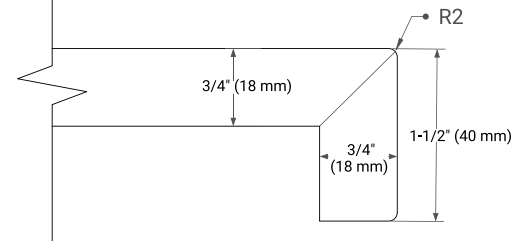

White Grey Midnight Blue Espresso Oak

FRONT VIEW

SIDE VIEW

PLAN VIEW

48" SINGLE OVAL SINK COUNTERTOP WITH 1.5 IN. THICKNESS

ARIEL

OVERALL DIMENSIONS

48.25" W x 22" D x 1.5" H

COUNTERTOP OPTIONS

Carrara White Quartz

FEATURES

- Solid countertop with mitered edges & seams
- Undermount white oval sink
- Pre-drilled for 8" widespread faucet

INCLUDED

- Countertop
- Matching Backsplash
- Oval Sink

COUNTERTOP PLAN VIEW

EDGE SIDE VIEW

THREE DIMENSIONAL COUNTERTOP VIEW