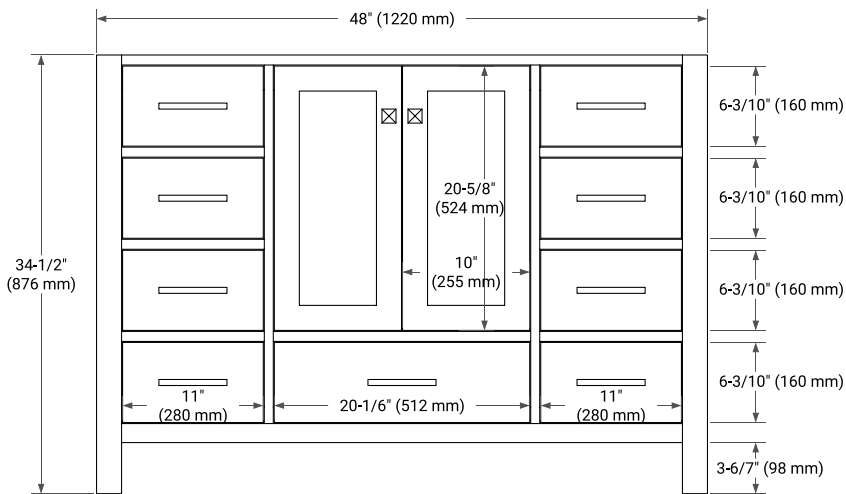

CAMBRIDGE 48" SINGLE SINK BASE CABINET

ARIEL

BASE CABINET DIMENSIONS

48" W x 21.5" D x 34.5" H

FEATURES

- Solid wood frame & plywood panels
- Dovetail drawers and joints
- Soft closing doors & drawers

HARDWARE FINISHES*

White Grey Midnight Blue Espresso Oak

FRONT VIEW

SIDE VIEW

PLAN VIEW

48" SINGLE OVAL SINK COUNTERTOP WITH 1.5 IN. THICKNESS

ARIEL

OVERALL DIMENSIONS

48.25" W x 22" D x 1.5" H

COUNTERTOP PLAN VIEW

EDGE SIDE VIEW

THREE DIMENSIONAL COUNTERTOP VIEW