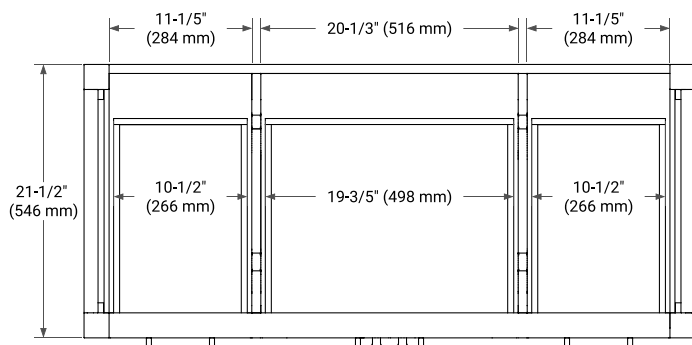

CAMBRIDGE 48" SINGLE SINK BASE CABINET

ARIEL

BASE CABINET DIMENSIONS

48" W x 21.5" D x 34.5" H

FEATURES

- Solid wood frame & plywood panels
- Dovetail drawers and joints
- Soft closing doors & drawers

HARDWARE FINISHES*

White Grey Midnight Blue Espresso Oak

FRONT VIEW

SIDE VIEW

PLAN VIEW

48" SINGLE OVAL SINK COUNTERTOP WITH 1.5 IN. THICKNESS

ARIEL

OVERALL DIMENSIONS

48.25" W x 22" D x 1.5" H

COUNTERTOP PLAN VIEW

EDGE SIDE VIEW

THREE DIMENSIONAL COUNTERTOP VIEW