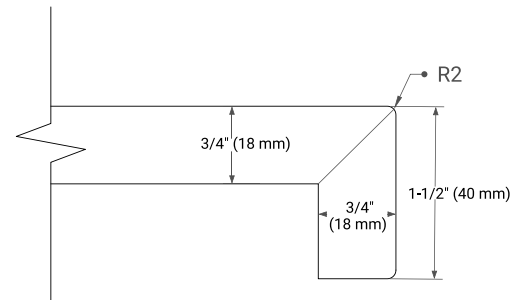

White Grey Midnight Blue Espresso Oak

FRONT VIEW

SIDE VIEW

PLAN VIEW

48" SINGLE RECTANGLE SINK COUNTERTOP WITH 1.5 IN. THICKNESS

ARIEL

OVERALL DIMENSIONS

48.25" W x 22" D x 1.5" H

COUNTERTOP OPTIONS

Carrara White Quartz

FEATURES

- Solid countertop with mitered edges & seams
- Undermount white rectangular sink
- Pre-drilled for 8" widespread faucet

INCLUDED

- Countertop
- Matching Backsplash
- Rectangle Sink

COUNTERTOP PLAN VIEW

EDGE SIDE VIEW

THREE DIMENSIONAL COUNTERTOP VIEW