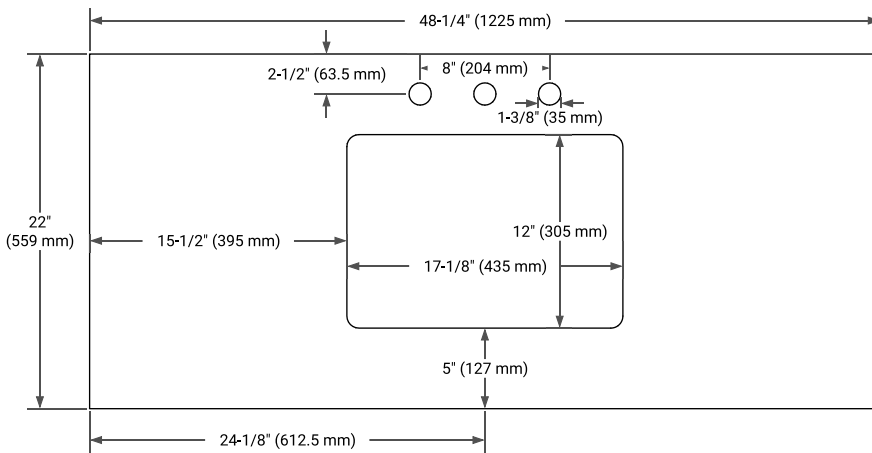

White Grey Midnight Blue Espresso Oak

FRONT VIEW

SIDE VIEW

PLAN VIEW

48" SINGLE RECTANGLE SINK COUNTERTOP WITH 1.5 IN. THICKNESS

ARIEL

OVERALL DIMENSIONS

48.25" W x 22" D x 1.5" H

COUNTERTOP OPTIONS

Carrara White Quartz

FEATURES

- Solid countertop with mitered edges & seams
- Undermount white rectangular sink
- Pre-drilled for 8" widespread faucet

INCLUDED

- Countertop
- Matching Backsplash
- Rectangle Sink

COUNTERTOP PLAN VIEW

EDGE SIDE VIEW

THREE DIMENSIONAL COUNTERTOP VIEW