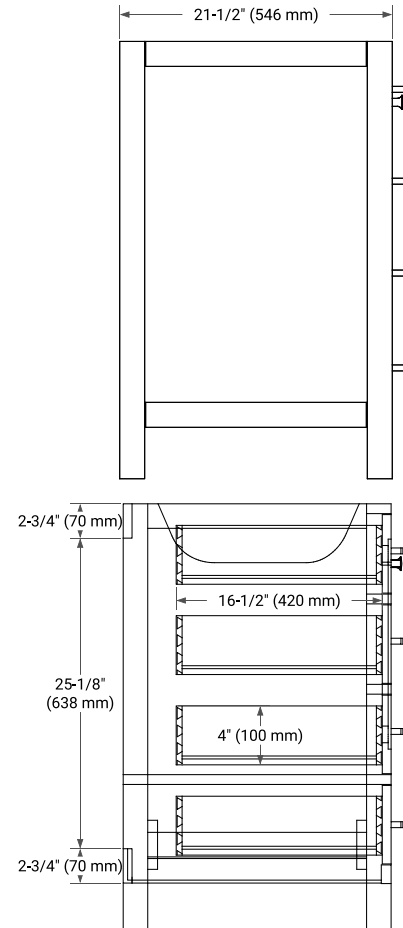

CAMBRIDGE 48" SINGLE SINK BASE CABINET

BASE CABINET DIMENSIONS

48" W x 21.5" D x 34.5" H

FEATURES

- Solid wood frame & plywood panels
- Dovetail drawers and joints
- Soft closing doors & drawers

HARDWARE FINISHES*

White Grey Midnight Blue Espresso Oak

FRONT VIEW

SIDE VIEW

PLAN VIEW

48" SINGLE RECTANGLE SINK COUNTERTOP WITH 1.5 IN. THICKNESS

ARIEL

OVERALL DIMENSIONS

48.25" W x 22" D x 1.5" H

COUNTERTOP OPTIONS

Carrara White Quartz

FEATURES

- Solid countertop with mitered edges & seams
- Undermount white rectangular sink
- Pre-drilled for 8" widespread faucet

INCLUDED

- Countertop
- Matching Backsplash
- Rectangle Sink

COUNTERTOP PLAN VIEW

EDGE SIDE VIEW

THREE DIMENSIONAL COUNTERTOP VIEW