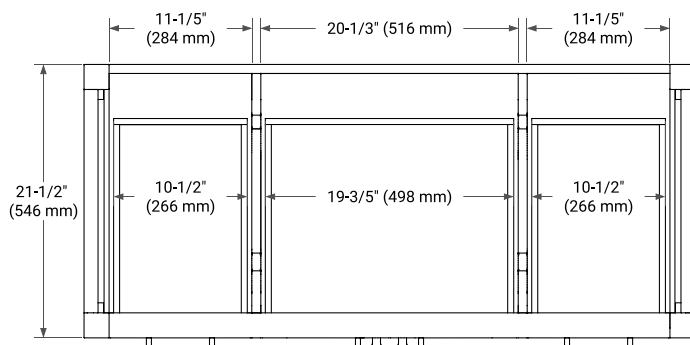

CAMBRIDGE 48" SINGLE SINK BASE CABINET

BASE CABINET DIMENSIONS

48" W x 21.5" D x 34.5" H

FEATURES

- Solid wood frame & plywood panels
- Dovetail drawers and joints
- Soft closing doors & drawers

HARDWARE FINISHES*

White Grey Midnight Blue Espresso Oak

FRONT VIEW

SIDE VIEW

PLAN VIEW

48" SINGLE RECTANGLE SINK COUNTERTOP WITH 1.5 IN. THICKNESS

ARIEL

OVERALL DIMENSIONS

48.25" W x 22" D x 1.5" H

COUNTERTOP OPTIONS

Carrara White Quartz

FEATURES

- Solid countertop with mitered edges & seams
- Undermount white rectangular sink
- Pre-drilled for 8" widespread faucet

INCLUDED

- Countertop
- Matching Backsplash
- Rectangle Sink

COUNTERTOP PLAN VIEW

EDGE SIDE VIEW

THREE DIMENSIONAL COUNTERTOP VIEW