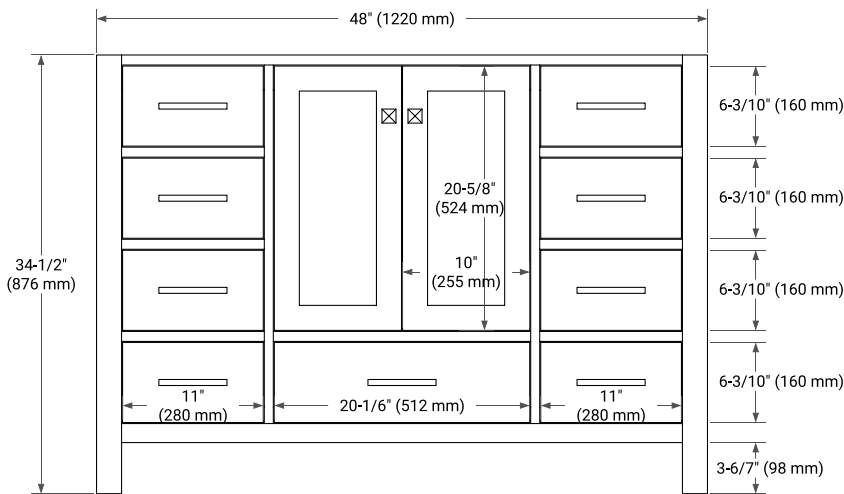

CAMBRIDGE 48" SINGLE SINK BASE CABINET

BASE CABINET DIMENSIONS

48" W x 21.5" D x 34.5" H

FEATURES

- Solid wood frame & plywood panels
- Dovetail drawers and joints
- Soft closing doors & drawers

HARDWARE FINISHES*

White Grey Midnight Blue Espresso Oak

FRONT VIEW

SIDE VIEW

PLAN VIEW

48" SINGLE RECTANGLE SINK COUNTERTOP WITH 1.5 IN. THICKNESS

ARIEL

OVERALL DIMENSIONS

48.25" W x 22" D x 1.5" H

COUNTERTOP PLAN VIEW

EDGE SIDE VIEW

THREE DIMENSIONAL COUNTERTOP VIEW