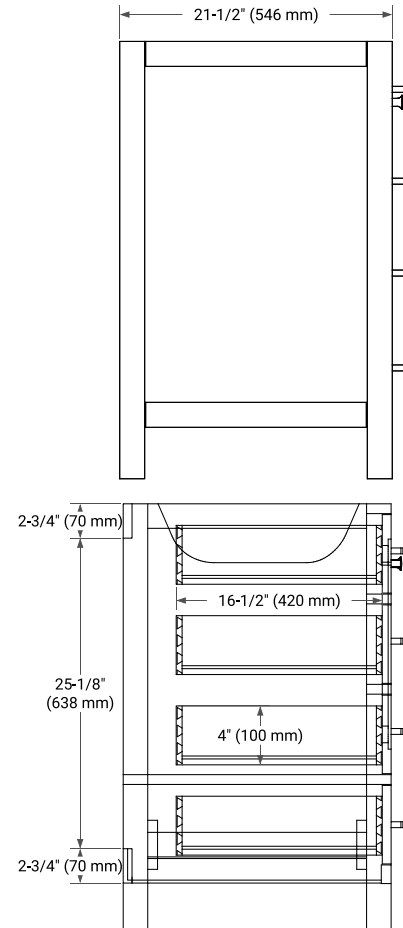

CAMBRIDGE 48" SINGLE SINK BASE CABINET

BASE CABINET DIMENSIONS

48" W x 21.5" D x 34.5" H

FEATURES

- Solid wood frame & plywood panels
- Dovetail drawers and joints
- Soft closing doors & drawers

HARDWARE FINISHES*

White Grey Midnight Blue Espresso Oak

FRONT VIEW

SIDE VIEW

PLAN VIEW

OVERALL DIMENSIONS

49" W x 22" D x 0.75" H

COUNTERTOP OPTIONS

Carrara Marble

FEATURES

- Solid countertop with mitered edges & seams
- Undermount white oval sink
- Pre-drilled for 8" widespread faucet

INCLUDED

- Countertop
- Matching Backsplash
- Oval Sink

COUNTERTOP PLAN VIEW

EDGE SIDE VIEW

THREE DIMENSIONAL COUNTERTOP VIEW