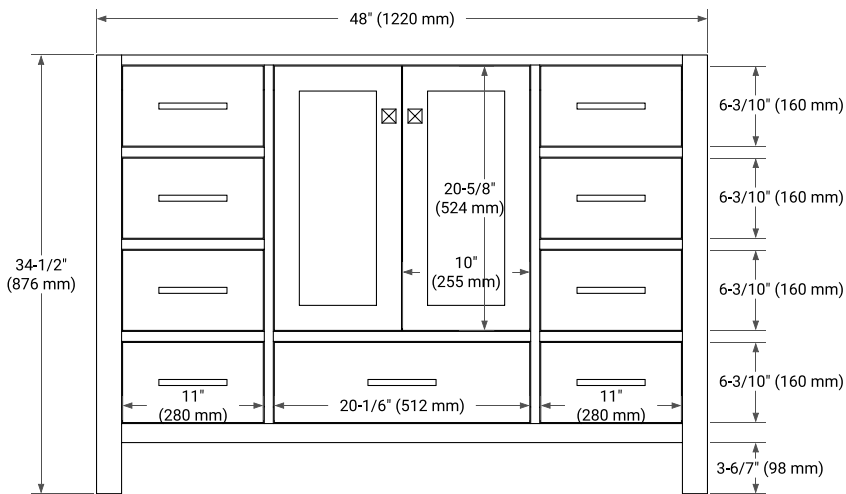

CAMBRIDGE 48" SINGLE SINK BASE CABINET

BASE CABINET DIMENSIONS

48" W x 21.5" D x 34.5" H

FEATURES

- Solid wood frame & plywood panels
- Dovetail drawers and joints
- Soft closing doors & drawers

HARDWARE FINISHES*

White Grey Midnight Blue Espresso Oak

FRONT VIEW

SIDE VIEW

PLAN VIEW

OVERALL DIMENSIONS

49" W x 22" D x 0.75" H

COUNTERTOP OPTIONS

Carrara Marble

FEATURES

- Solid countertop with mitered edges & seams
- Undermount white oval sink
- Pre-drilled for 8" widespread faucet

INCLUDED

- Countertop
- Matching Backsplash
- Oval Sink

COUNTERTOP PLAN VIEW

EDGE SIDE VIEW

THREE DIMENSIONAL COUNTERTOP VIEW