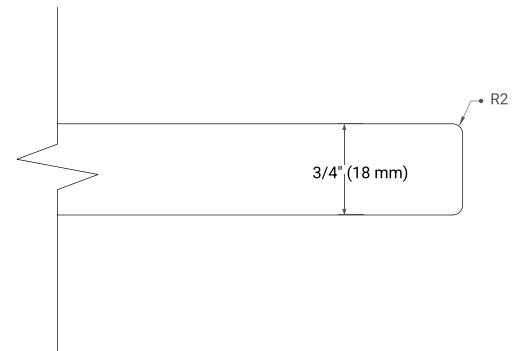

White Grey Midnight Blue Espresso Oak

FRONT VIEW

SIDE VIEW

PLAN VIEW

OVERALL DIMENSIONS

49" W x 22" D x 0.75" H

COUNTERTOP OPTIONS

Carrara Marble

FEATURES

- Solid countertop with mitered edges & seams
- Undermount white oval sink
- Pre-drilled for 8" widespread faucet

INCLUDED

- Countertop
- Matching Backsplash
- Oval Sink

COUNTERTOP PLAN VIEW

EDGE SIDE VIEW

THREE DIMENSIONAL COUNTERTOP VIEW