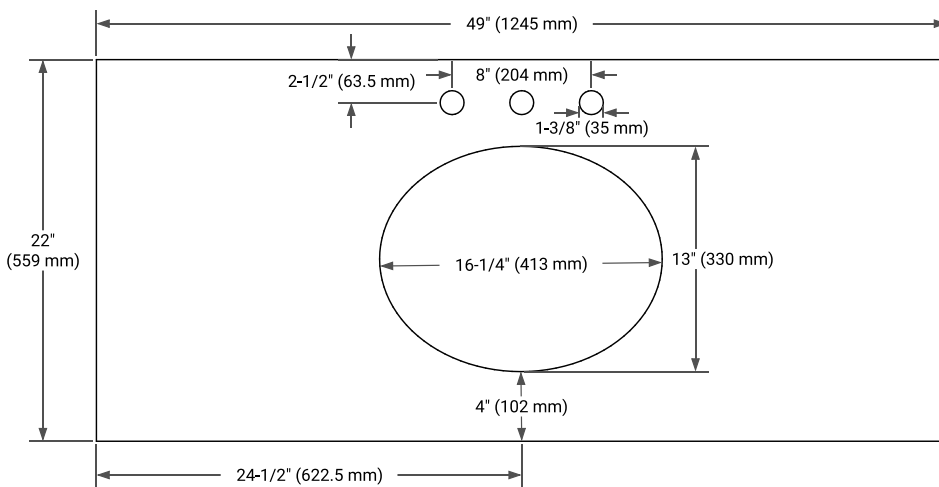

CAMBRIDGE 48" SINGLE SINK BASE CABINET

BASE CABINET DIMENSIONS

48" W x 21.5" D x 34.5" H

FEATURES

- Solid wood frame & plywood panels
- Dovetail drawers and joints
- Soft closing doors & drawers

HARDWARE FINISHES*

White Grey Midnight Blue Espresso Oak

FRONT VIEW

SIDE VIEW

PLAN VIEW

OVERALL DIMENSIONS

49" W x 22" D x 0.75" H

COUNTERTOP OPTIONS

Carrara Marble

FEATURES

- Solid countertop with mitered edges & seams
- Undermount white oval sink
- Pre-drilled for 8" widespread faucet

INCLUDED

- Countertop
- Matching Backsplash
- Oval Sink

COUNTERTOP PLAN VIEW

EDGE SIDE VIEW

THREE DIMENSIONAL COUNTERTOP VIEW