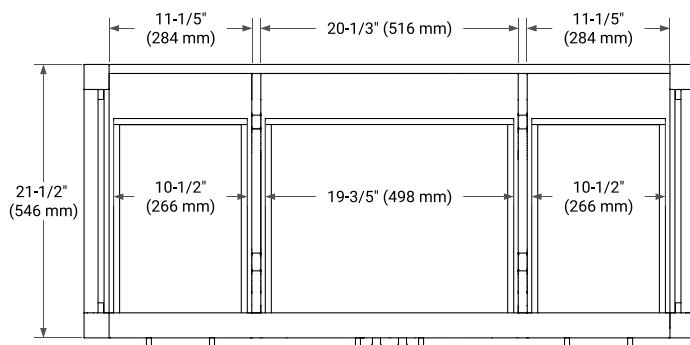

CAMBRIDGE 48" SINGLE SINK BASE CABINET

BASE CABINET DIMENSIONS

48" W x 21.5" D x 34.5" H

FEATURES

- Solid wood frame & plywood panels
- Dovetail drawers and joints
- Soft closing doors & drawers

HARDWARE FINISHES*

White Grey Midnight Blue Espresso Oak

FRONT VIEW

SIDE VIEW

PLAN VIEW

OVERALL DIMENSIONS

49" W x 22" D x 0.75" H

COUNTERTOP OPTIONS

Carrara Marble

FEATURES

- Solid countertop with mitered edges & seams
- Undermount white oval sink
- Pre-drilled for 8" widespread faucet

INCLUDED

- Countertop
- Matching Backsplash
- Oval Sink

COUNTERTOP PLAN VIEW

EDGE SIDE VIEW

THREE DIMENSIONAL COUNTERTOP VIEW