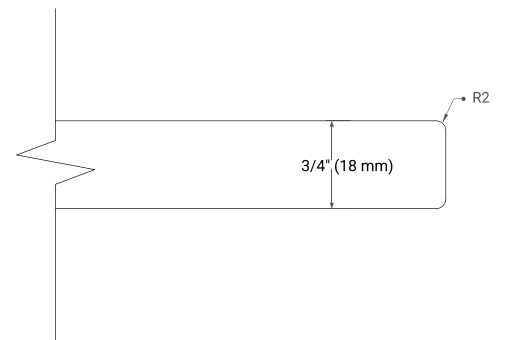

White Grey Midnight Blue Espresso Oak

FRONT VIEW

SIDE VIEW

PLAN VIEW

49" SINGLE RECTANGLE SINK COUNTERTOP WITH 0.75 IN. THICKNESS

ARIEL

OVERALL DIMENSIONS

49" W x 22" D x 0.75" H

COUNTERTOP OPTIONS

Carrara Marble

FEATURES

- Solid countertop with mitered edges & seams
- Undermount white rectangular sink
- Pre-drilled for 8" widespread faucet

INCLUDED

- Countertop
- Matching Backsplash
- Rectangle Sink

COUNTERTOP PLAN VIEW

EDGE SIDE VIEW

THREE DIMENSIONAL COUNTERTOP VIEW