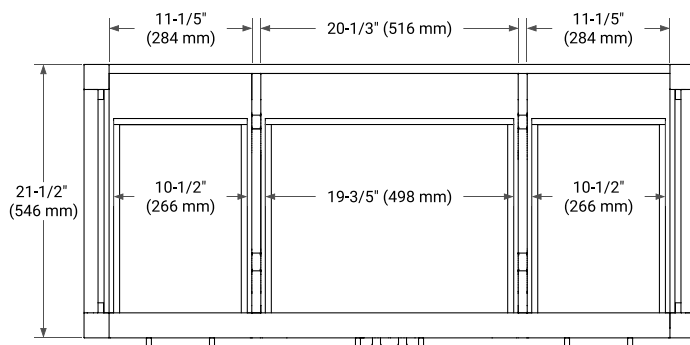

CAMBRIDGE 48" SINGLE SINK BASE CABINET

ARIEL

BASE CABINET DIMENSIONS

48" W x 21.5" D x 34.5" H

FEATURES

- Solid wood frame & plywood panels
- Dovetail drawers and joints
- Soft closing doors & drawers

HARDWARE FINISHES*

White Grey Midnight Blue Espresso Oak

FRONT VIEW

SIDE VIEW

PLAN VIEW

49" SINGLE RECTANGLE SINK COUNTERTOP WITH 0.75 IN. THICKNESS

ARIEL

OVERALL DIMENSIONS

49" W x 22" D x 0.75" H

COUNTERTOP OPTIONS

Carrara Marble

FEATURES

- Solid countertop with mitered edges & seams
- Undermount white rectangular sink
- Pre-drilled for 8" widespread faucet

INCLUDED

- Countertop
- Matching Backsplash
- Rectangle Sink

COUNTERTOP PLAN VIEW

EDGE SIDE VIEW

THREE DIMENSIONAL COUNTERTOP VIEW