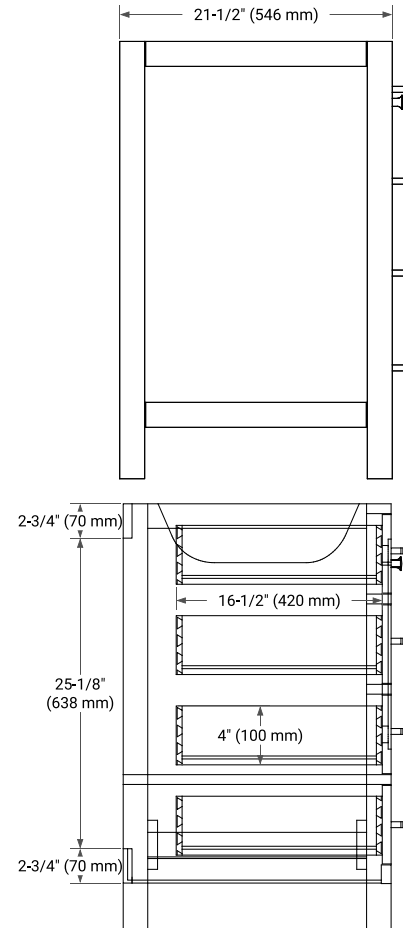

CAMBRIDGE 48" SINGLE SINK BASE CABINET

ARIEL

BASE CABINET DIMENSIONS

48" W x 21.5" D x 34.5" H

FEATURES

- Solid wood frame & plywood panels
- Dovetail drawers and joints
- Soft closing doors & drawers

HARDWARE FINISHES*

White Grey Midnight Blue Espresso Oak

FRONT VIEW

SIDE VIEW

PLAN VIEW

49" SINGLE RECTANGLE SINK COUNTERTOP WITH 0.75 IN. THICKNESS

ARIEL

OVERALL DIMENSIONS

49" W x 22" D x 0.75" H

COUNTERTOP OPTIONS

Carrara Marble

FEATURES

- Solid countertop with mitered edges & seams
- Undermount white rectangular sink
- Pre-drilled for 8" widespread faucet

INCLUDED

- Countertop
- Matching Backsplash
- Rectangle Sink

COUNTERTOP PLAN VIEW

EDGE SIDE VIEW

THREE DIMENSIONAL COUNTERTOP VIEW