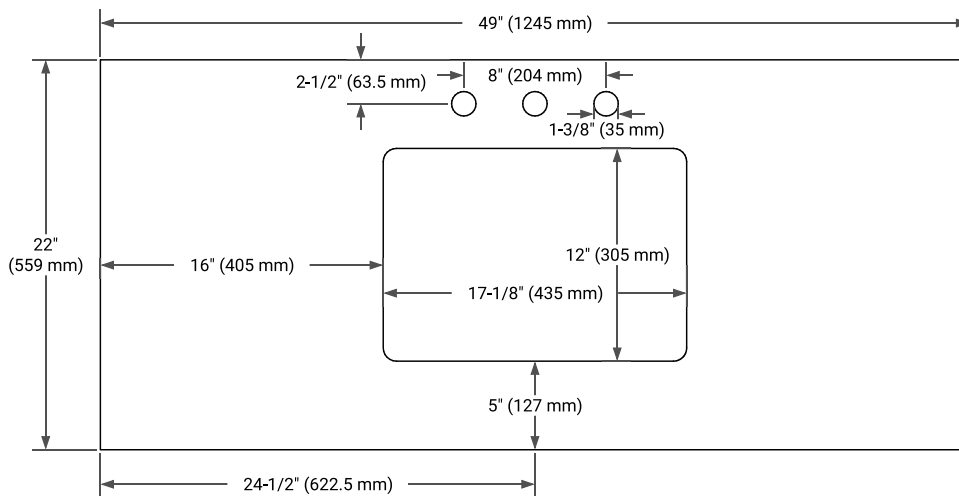

White Grey Midnight Blue Espresso Oak

FRONT VIEW

SIDE VIEW

PLAN VIEW

49" SINGLE RECTANGLE SINK COUNTERTOP WITH 0.75 IN. THICKNESS

ARIEL

OVERALL DIMENSIONS

49" W x 22" D x 0.75" H

COUNTERTOP OPTIONS

Carrara Marble

FEATURES

- Solid countertop with mitered edges & seams
- Undermount white rectangular sink
- Pre-drilled for 8" widespread faucet

INCLUDED

- Countertop
- Matching Backsplash
- Rectangle Sink

COUNTERTOP PLAN VIEW

EDGE SIDE VIEW

THREE DIMENSIONAL COUNTERTOP VIEW