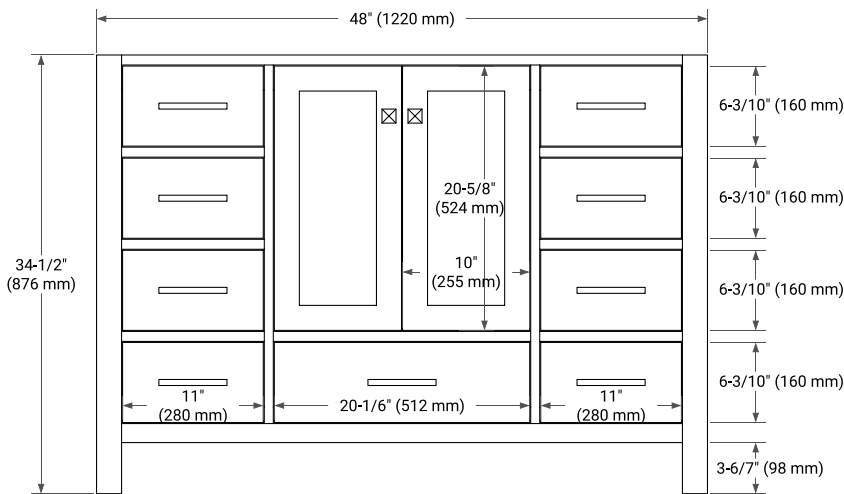

CAMBRIDGE 48" SINGLE SINK BASE CABINET

ARIEL

BASE CABINET DIMENSIONS

48" W x 21.5" D x 34.5" H

FEATURES

- Solid wood frame & plywood panels
- Dovetail drawers and joints
- Soft closing doors & drawers

HARDWARE FINISHES*

White Grey Midnight Blue Espresso Oak

FRONT VIEW

SIDE VIEW

PLAN VIEW

49" SINGLE RECTANGLE SINK COUNTERTOP WITH 0.75 IN. THICKNESS

ARIEL

OVERALL DIMENSIONS

49" W x 22" D x 0.75" H

COUNTERTOP PLAN VIEW

EDGE SIDE VIEW

THREE DIMENSIONAL COUNTERTOP VIEW