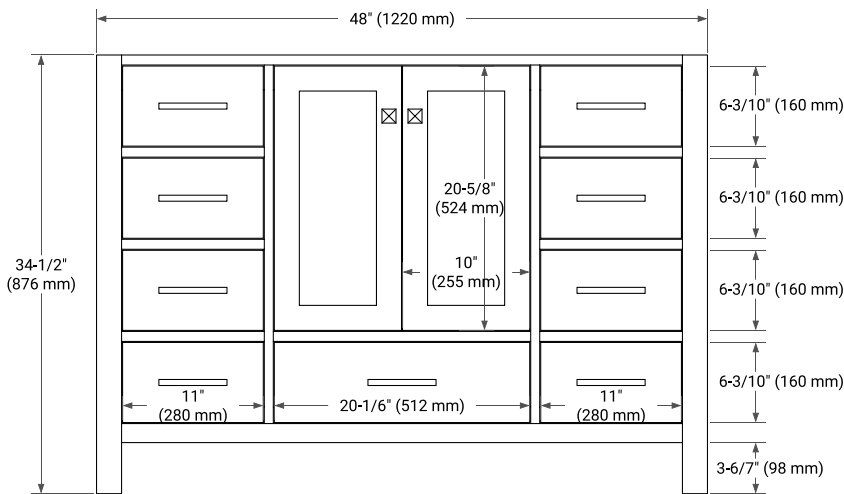

CAMBRIDGE 48" SINGLE SINK BASE CABINET

ARIEL

BASE CABINET DIMENSIONS

48" W x 21.5" D x 34.5" H

FEATURES

- Solid wood frame & plywood panels
- Dovetail drawers and joints
- Soft closing doors & drawers

HARDWARE FINISHES*

White Grey Midnight Blue Espresso Oak

FRONT VIEW

SIDE VIEW

PLAN VIEW

48" SINGLE OVAL SINK COUNTERTOP WITH 2 IN. THICKNESS

ARIEL

OVERALL DIMENSIONS

48.25" W x 22" D x 2" H

COUNTERTOP PLAN VIEW

EDGE SIDE VIEW

THREE DIMENSIONAL COUNTERTOP VIEW