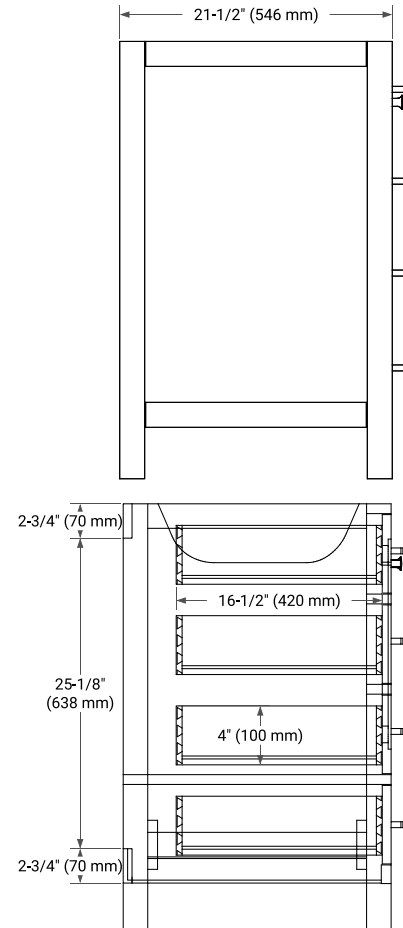

CAMBRIDGE 48" SINGLE SINK BASE CABINET

ARIEL

BASE CABINET DIMENSIONS

48" W x 21.5" D x 34.5" H

FEATURES

- Solid wood frame & plywood panels
- Dovetail drawers and joints
- Soft closing doors & drawers

HARDWARE FINISHES*

White Grey Midnight Blue Espresso Oak

FRONT VIEW

SIDE VIEW

PLAN VIEW

48" SINGLE OVAL SINK COUNTERTOP WITH 2 IN. THICKNESS

ARIEL

OVERALL DIMENSIONS

48.25" W x 22" D x 2" H

COUNTERTOP OPTIONS

Carrara Marble

FEATURES

- Solid countertop with mitered edges & seams
- Undermount white oval sink
- Pre-drilled for 8" widespread faucet

INCLUDED

- Countertop
- Matching Backsplash
- Oval Sink

COUNTERTOP PLAN VIEW

EDGE SIDE VIEW

THREE DIMENSIONAL COUNTERTOP VIEW