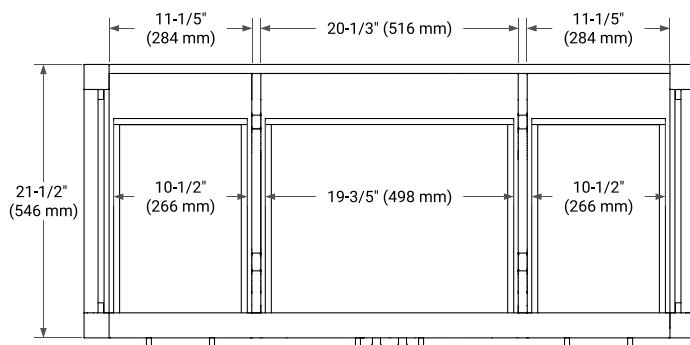

CAMBRIDGE 48" SINGLE SINK BASE CABINET

ARIEL

BASE CABINET DIMENSIONS

48" W x 21.5" D x 34.5" H

FEATURES

- Solid wood frame & plywood panels
- Dovetail drawers and joints
- Soft closing doors & drawers

HARDWARE FINISHES*

White Grey Midnight Blue Espresso Oak

FRONT VIEW

SIDE VIEW

PLAN VIEW

48" SINGLE OVAL SINK COUNTERTOP WITH 2 IN. THICKNESS

ARIEL

OVERALL DIMENSIONS

48.25" W x 22" D x 2" H

COUNTERTOP PLAN VIEW

EDGE SIDE VIEW

THREE DIMENSIONAL COUNTERTOP VIEW