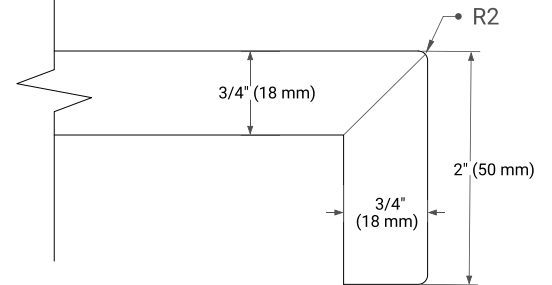

White Grey Midnight Blue Espresso Oak

FRONT VIEW

SIDE VIEW

PLAN VIEW

48" SINGLE OVAL SINK COUNTERTOP WITH 2 IN. THICKNESS

ARIEL

OVERALL DIMENSIONS

48.25" W x 22" D x 2" H

COUNTERTOP OPTIONS

Carrara Marble

FEATURES

- Solid countertop with mitered edges & seams
- Undermount white oval sink
- Pre-drilled for 8" widespread faucet

INCLUDED

- Countertop
- Matching Backsplash
- Oval Sink

COUNTERTOP PLAN VIEW

EDGE SIDE VIEW

THREE DIMENSIONAL COUNTERTOP VIEW