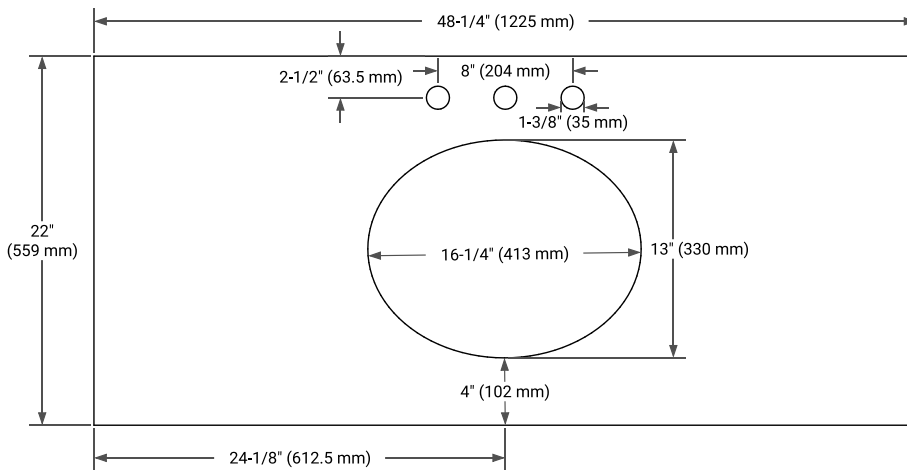

CAMBRIDGE 48" SINGLE SINK BASE CABINET

ARIEL

BASE CABINET DIMENSIONS

48" W x 21.5" D x 34.5" H

FEATURES

- Solid wood frame & plywood panels
- Dovetail drawers and joints
- Soft closing doors & drawers

HARDWARE FINISHES*

White Grey Midnight Blue Espresso Oak

FRONT VIEW

SIDE VIEW

PLAN VIEW

48" SINGLE OVAL SINK COUNTERTOP WITH 2 IN. THICKNESS

ARIEL

OVERALL DIMENSIONS

48.25" W x 22" D x 2" H

COUNTERTOP OPTIONS

Carrara Marble

FEATURES

- Solid countertop with mitered edges & seams
- Undermount white oval sink
- Pre-drilled for 8" widespread faucet

INCLUDED

- Countertop
- Matching Backsplash
- Oval Sink

COUNTERTOP PLAN VIEW

EDGE SIDE VIEW

THREE DIMENSIONAL COUNTERTOP VIEW