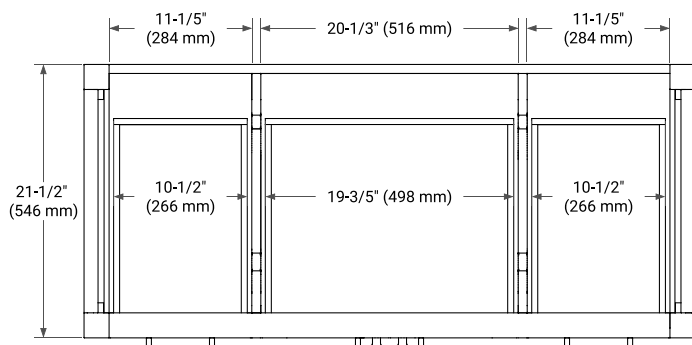

CAMBRIDGE 48" SINGLE SINK BASE CABINET

BASE CABINET DIMENSIONS

48" W x 21.5" D x 34.5" H

FEATURES

- Solid wood frame & plywood panels
- Dovetail drawers and joints
- Soft closing doors & drawers

HARDWARE FINISHES*

White Grey Midnight Blue Espresso Oak

FRONT VIEW

SIDE VIEW

PLAN VIEW

48" SINGLE RECTANGLE SINK COUNTERTOP WITH 2 IN. THICKNESS

ARIEL

OVERALL DIMENSIONS

48.25" W x 22" D x 2" H

COUNTERTOP OPTIONS

Carrara Marble

FEATURES

- Solid countertop with mitered edges & seams
- Undermount white rectangular sink
- Pre-drilled for 8" widespread faucet

INCLUDED

- Countertop
- Matching Backsplash
- Rectangle Sink

COUNTERTOP PLAN VIEW

EDGE SIDE VIEW

THREE DIMENSIONAL COUNTERTOP VIEW