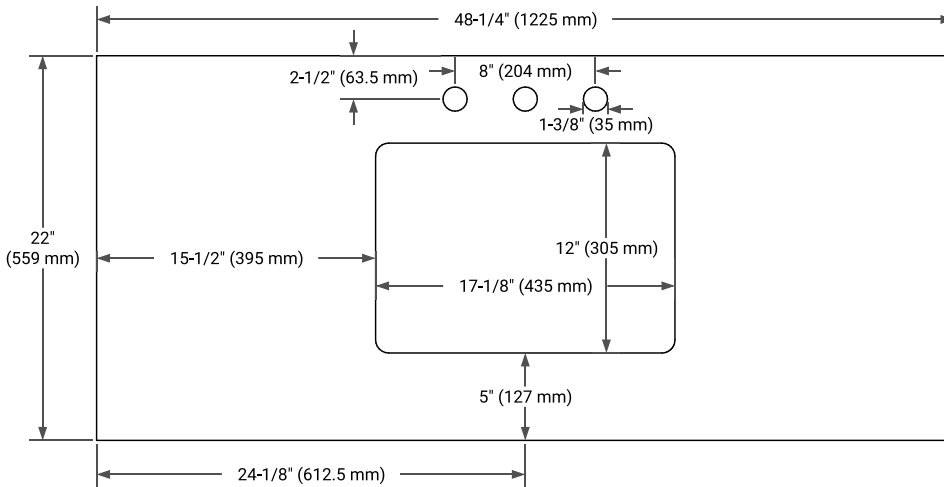

White Grey Midnight Blue Espresso Oak

FRONT VIEW

SIDE VIEW

PLAN VIEW

48" SINGLE RECTANGLE SINK COUNTERTOP WITH 2 IN. THICKNESS

ARIEL

OVERALL DIMENSIONS

48.25" W x 22" D x 2" H

COUNTERTOP OPTIONS

Carrara Marble

FEATURES

- Solid countertop with mitered edges & seams
- Undermount white rectangular sink
- Pre-drilled for 8" widespread faucet

INCLUDED

- Countertop
- Matching Backsplash
- Rectangle Sink

COUNTERTOP PLAN VIEW

EDGE SIDE VIEW

THREE DIMENSIONAL COUNTERTOP VIEW