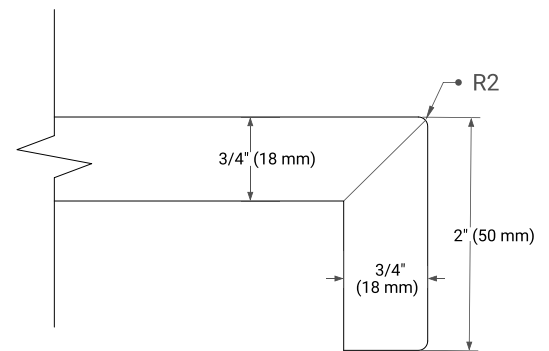

White Grey Midnight Blue Espresso Oak

FRONT VIEW

SIDE VIEW

PLAN VIEW

48" SINGLE RECTANGLE SINK COUNTERTOP WITH 2 IN. THICKNESS

ARIEL

OVERALL DIMENSIONS

48.25" W x 22" D x 2" H

COUNTERTOP OPTIONS

Carrara Marble

FEATURES

- Solid countertop with mitered edges & seams
- Undermount white rectangular sink
- Pre-drilled for 8" widespread faucet

INCLUDED

- Countertop
- Matching Backsplash
- Rectangle Sink

COUNTERTOP PLAN VIEW

EDGE SIDE VIEW

THREE DIMENSIONAL COUNTERTOP VIEW