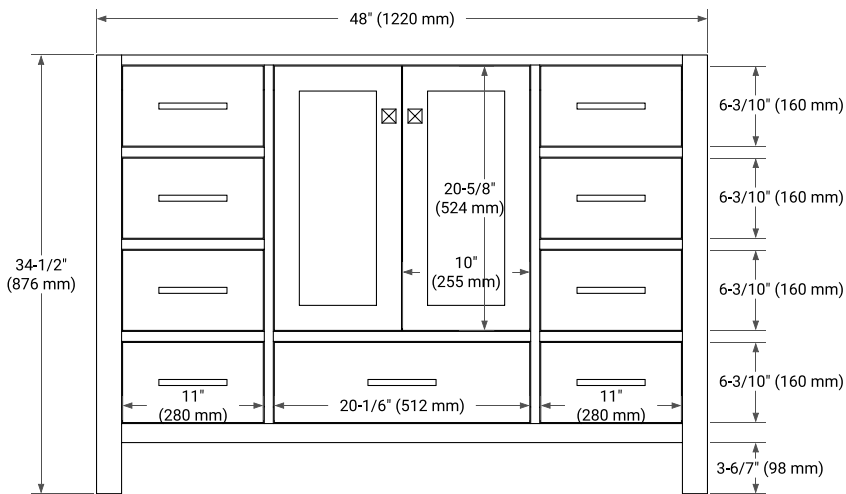

CAMBRIDGE 48" SINGLE SINK BASE CABINET

BASE CABINET DIMENSIONS

48" W x 21.5" D x 34.5" H

FEATURES

- Solid wood frame & plywood panels
- Dovetail drawers and joints
- Soft closing doors & drawers

HARDWARE FINISHES*

White Grey Midnight Blue Espresso Oak

FRONT VIEW

SIDE VIEW

PLAN VIEW

48" SINGLE RECTANGLE SINK COUNTERTOP WITH 2 IN. THICKNESS

ARIEL

OVERALL DIMENSIONS

48.25" W x 22" D x 2" H

COUNTERTOP PLAN VIEW

EDGE SIDE VIEW

THREE DIMENSIONAL COUNTERTOP VIEW