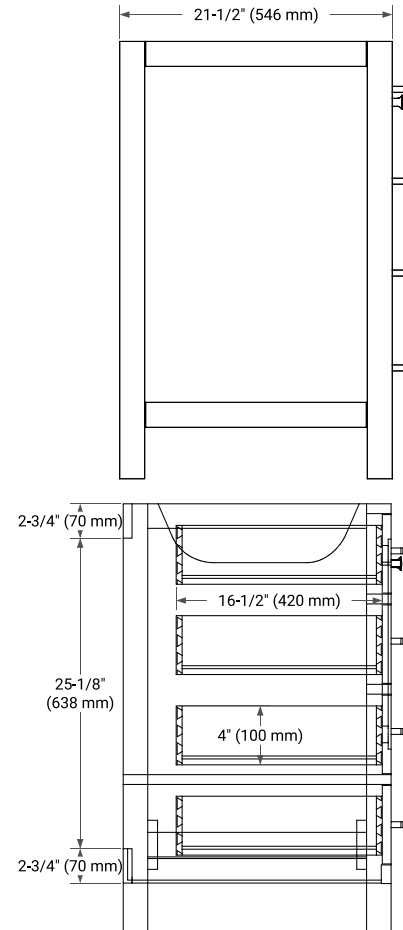

CAMBRIDGE 48" SINGLE SINK BASE CABINET

BASE CABINET DIMENSIONS

48" W x 21.5" D x 34.5" H

FEATURES

- Solid wood frame & plywood panels
- Dovetail drawers and joints
- Soft closing doors & drawers

HARDWARE FINISHES*

White Grey Midnight Blue Espresso Oak

FRONT VIEW

SIDE VIEW

PLAN VIEW

48" SINGLE RECTANGLE SINK COUNTERTOP WITH 2 IN. THICKNESS

ARIEL

OVERALL DIMENSIONS

48.25" W x 22" D x 2" H

COUNTERTOP OPTIONS

Carrara Marble

FEATURES

- Solid countertop with mitered edges & seams
- Undermount white rectangular sink
- Pre-drilled for 8" widespread faucet

INCLUDED

- Countertop
- Matching Backsplash
- Rectangle Sink

COUNTERTOP PLAN VIEW

EDGE SIDE VIEW

THREE DIMENSIONAL COUNTERTOP VIEW