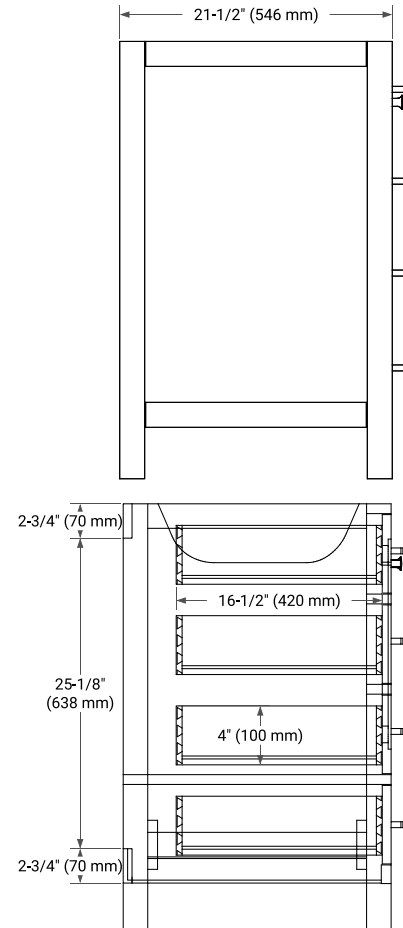

CAMBRIDGE 48" SINGLE SINK BASE CABINET

ARIEL

BASE CABINET DIMENSIONS

48" W x 21.5" D x 34.5" H

FEATURES

- Solid wood frame & plywood panels
- Dovetail drawers and joints
- Soft closing doors & drawers

HARDWARE FINISHES*

White Grey Midnight Blue Espresso Oak

FRONT VIEW

SIDE VIEW

PLAN VIEW

49" SINGLE OVAL SINK COUNTERTOP WITH 1.5 IN. THICKNESS

ARIEL

OVERALL DIMENSIONS

49" W x 22" D x 1.5" H

COUNTERTOP PLAN VIEW

EDGE SIDE VIEW

THREE DIMENSIONAL COUNTERTOP VIEW