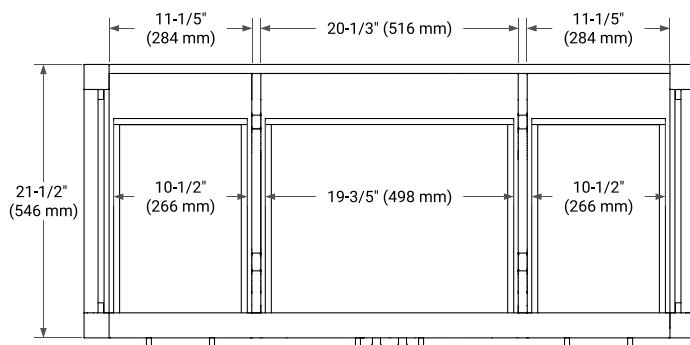

CAMBRIDGE 48" SINGLE SINK BASE CABINET

ARIEL

BASE CABINET DIMENSIONS

48" W x 21.5" D x 34.5" H

FEATURES

- Solid wood frame & plywood panels
- Dovetail drawers and joints
- Soft closing doors & drawers

HARDWARE FINISHES*

White Grey Midnight Blue Espresso Oak

FRONT VIEW

SIDE VIEW

PLAN VIEW

49" SINGLE OVAL SINK COUNTERTOP WITH 1.5 IN. THICKNESS

ARIEL

OVERALL DIMENSIONS

49" W x 22" D x 1.5" H

COUNTERTOP PLAN VIEW

EDGE SIDE VIEW

THREE DIMENSIONAL COUNTERTOP VIEW