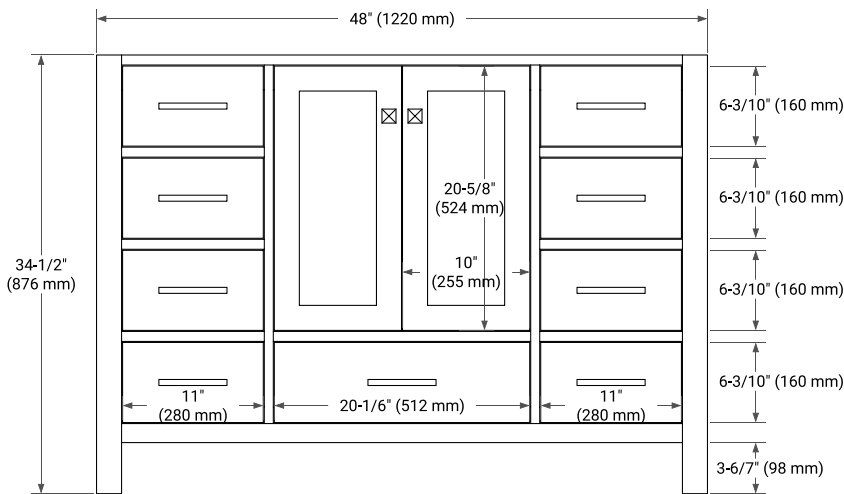

CAMBRIDGE 48" SINGLE SINK BASE CABINET

ARIEL

BASE CABINET DIMENSIONS

48" W x 21.5" D x 34.5" H

FEATURES

- Solid wood frame & plywood panels
- Dovetail drawers and joints
- Soft closing doors & drawers

HARDWARE FINISHES*

White Grey Midnight Blue Espresso Oak

FRONT VIEW

SIDE VIEW

PLAN VIEW

49" SINGLE OVAL SINK COUNTERTOP WITH 1.5 IN. THICKNESS

ARIEL

OVERALL DIMENSIONS

49" W x 22" D x 1.5" H

COUNTERTOP PLAN VIEW

EDGE SIDE VIEW

THREE DIMENSIONAL COUNTERTOP VIEW