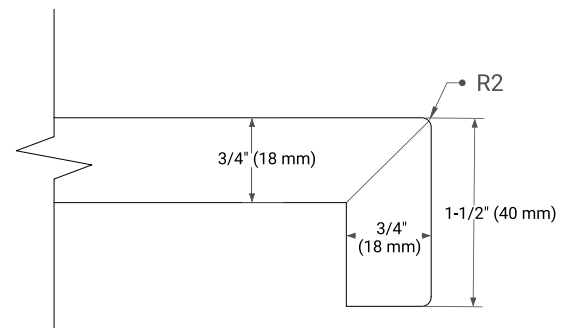

White Grey Midnight Blue Espresso Oak

FRONT VIEW

SIDE VIEW

PLAN VIEW

49" SINGLE OVAL SINK COUNTERTOP WITH 1.5 IN. THICKNESS

ARIEL

OVERALL DIMENSIONS

49" W x 22" D x 1.5" H

COUNTERTOP OPTIONS

Carrara Marble

White Quartz

FEATURES

- Solid countertop with mitered edges & seams
- Undermount white oval sink
- Pre-drilled for 8" widespread faucet

INCLUDED

- Countertop
- Matching Backsplash
- Oval Sink

COUNTERTOP PLAN VIEW

EDGE SIDE VIEW

THREE DIMENSIONAL COUNTERTOP VIEW