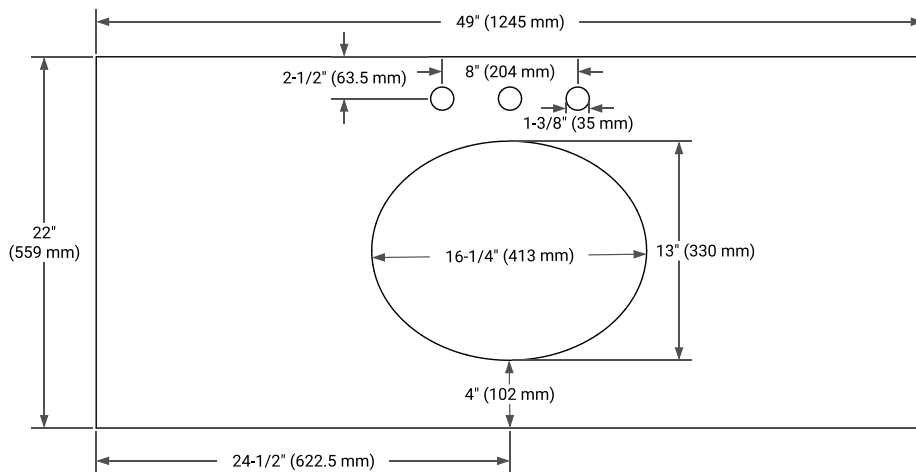

CAMBRIDGE 48" SINGLE SINK BASE CABINET

ARIEL

BASE CABINET DIMENSIONS

48" W x 21.5" D x 34.5" H

FEATURES

- Solid wood frame & plywood panels
- Dovetail drawers and joints
- Soft closing doors & drawers

HARDWARE FINISHES*

White Grey Midnight Blue Espresso Oak

FRONT VIEW

SIDE VIEW

PLAN VIEW

49" SINGLE OVAL SINK COUNTERTOP WITH 1.5 IN. THICKNESS

ARIEL

OVERALL DIMENSIONS

49" W x 22" D x 1.5" H

COUNTERTOP OPTIONS

Carrara Marble

White Quartz

FEATURES

- Solid countertop with mitered edges & seams
- Undermount white oval sink
- Pre-drilled for 8" widespread faucet

INCLUDED

- Countertop
- Matching Backsplash
- Oval Sink

COUNTERTOP PLAN VIEW

EDGE SIDE VIEW

THREE DIMENSIONAL COUNTERTOP VIEW