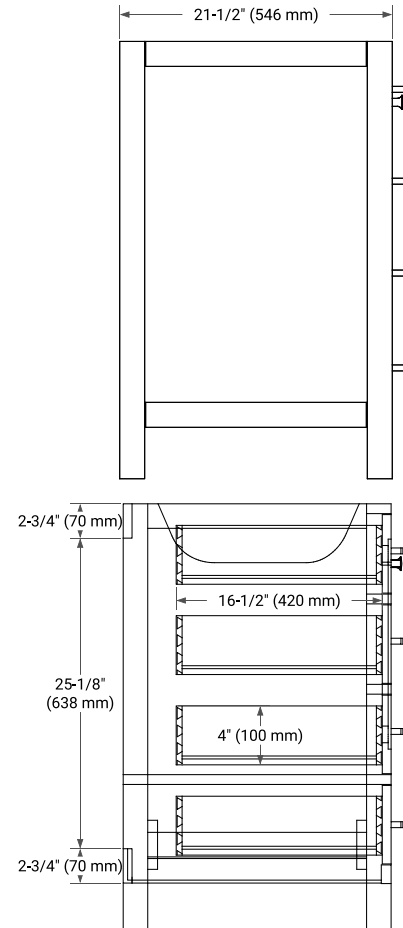

CAMBRIDGE 48" SINGLE SINK BASE CABINET

ARIEL

BASE CABINET DIMENSIONS

48" W x 21.5" D x 34.5" H

FEATURES

- Solid wood frame & plywood panels
- Dovetail drawers and joints
- Soft closing doors & drawers

HARDWARE FINISHES*

White Grey Midnight Blue Espresso Oak

FRONT VIEW

SIDE VIEW

PLAN VIEW

49" SINGLE RECTANGLE SINK COUNTERTOP WITH 1.5 IN. THICKNESS

ARIEL

OVERALL DIMENSIONS

49" W x 22" D x 1.5" H

COUNTERTOP OPTIONS

Carrara Marble

White Quartz

FEATURES

- Solid countertop with mitered edges & seams
- Undermount white rectangular sink
- Pre-drilled for 8" widespread faucet

INCLUDED

- Countertop
- Matching Backsplash
- Rectangle Sink

COUNTERTOP PLAN VIEW

EDGE SIDE VIEW

THREE DIMENSIONAL COUNTERTOP VIEW