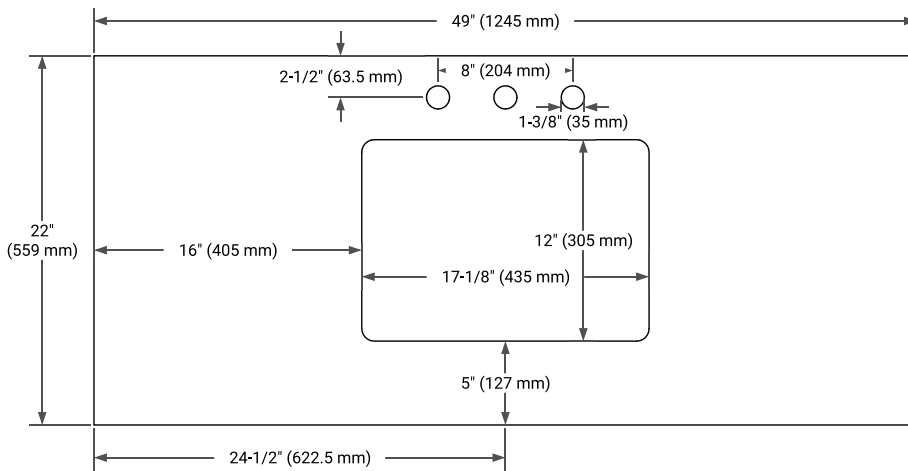

White Grey Midnight Blue Espresso Oak

FRONT VIEW

SIDE VIEW

PLAN VIEW

49" SINGLE RECTANGLE SINK COUNTERTOP WITH 1.5 IN. THICKNESS

ARIEL

OVERALL DIMENSIONS

49" W x 22" D x 1.5" H

COUNTERTOP OPTIONS

Carrara Marble

White Quartz

FEATURES

- Solid countertop with mitered edges & seams
- Undermount white rectangular sink
- Pre-drilled for 8" widespread faucet

INCLUDED

- Countertop
- Matching Backsplash
- Rectangle Sink

COUNTERTOP PLAN VIEW

EDGE SIDE VIEW

THREE DIMENSIONAL COUNTERTOP VIEW