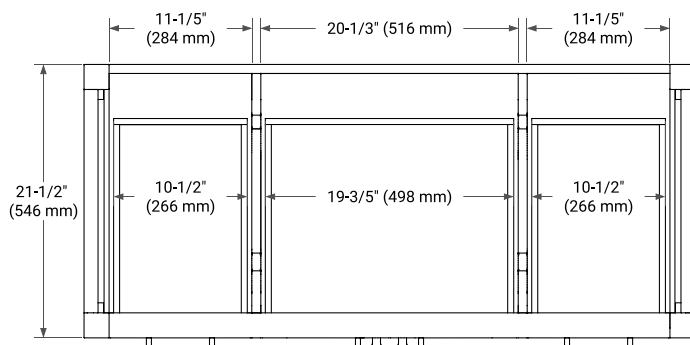

CAMBRIDGE 48" SINGLE SINK BASE CABINET

ARIEL

BASE CABINET DIMENSIONS

48" W x 21.5" D x 34.5" H

FEATURES

- Solid wood frame & plywood panels
- Dovetail drawers and joints
- Soft closing doors & drawers

HARDWARE FINISHES*

White Grey Midnight Blue Espresso Oak

FRONT VIEW

SIDE VIEW

PLAN VIEW

49" SINGLE RECTANGLE SINK COUNTERTOP WITH 1.5 IN. THICKNESS

ARIEL

OVERALL DIMENSIONS

49" W x 22" D x 1.5" H

COUNTERTOP PLAN VIEW

EDGE SIDE VIEW

THREE DIMENSIONAL COUNTERTOP VIEW