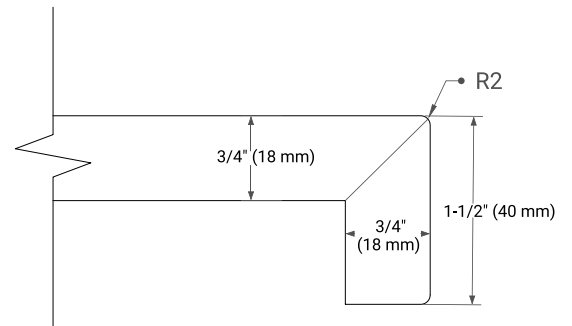

White Grey Midnight Blue Espresso Oak

FRONT VIEW

SIDE VIEW

PLAN VIEW

49" SINGLE RECTANGLE SINK COUNTERTOP WITH 1.5 IN. THICKNESS

ARIEL

OVERALL DIMENSIONS

49" W x 22" D x 1.5" H

COUNTERTOP OPTIONS

Carrara Marble

White Quartz

FEATURES

- Solid countertop with mitered edges & seams
- Undermount white rectangular sink
- Pre-drilled for 8" widespread faucet

INCLUDED

- Countertop
- Matching Backsplash
- Rectangle Sink

COUNTERTOP PLAN VIEW

EDGE SIDE VIEW

THREE DIMENSIONAL COUNTERTOP VIEW