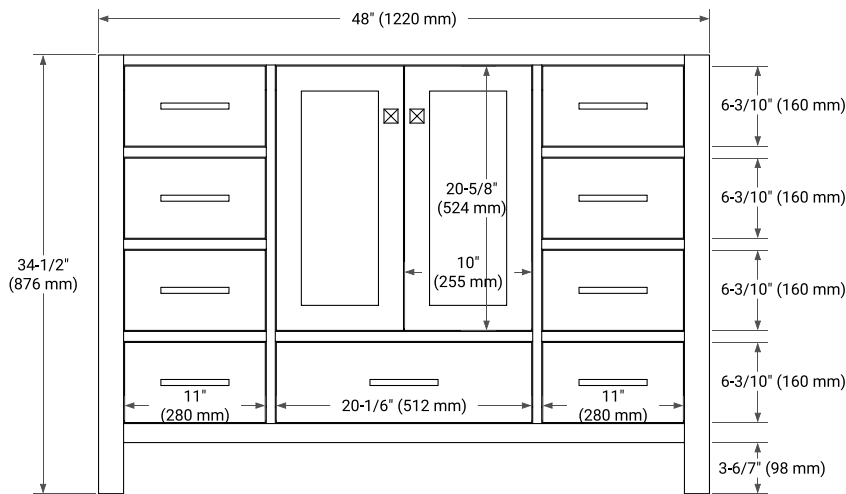

CAMBRIDGE 48" SINGLE SINK BASE CABINET

ARIEL

BASE CABINET DIMENSIONS

48" W x 21.5" D x 34.5" H

FEATURES

- Solid wood frame & plywood panels
- Dovetail drawers and joints
- Soft closing doors & drawers

HARDWARE FINISHES*

White Grey Midnight Blue Espresso Oak

FRONT VIEW

SIDE VIEW

PLAN VIEW

49" SINGLE RECTANGLE SINK COUNTERTOP WITH 1.5 IN. THICKNESS

ARIEL

OVERALL DIMENSIONS

49" W x 22" D x 1.5" H

COUNTERTOP PLAN VIEW

EDGE SIDE VIEW

THREE DIMENSIONAL COUNTERTOP VIEW