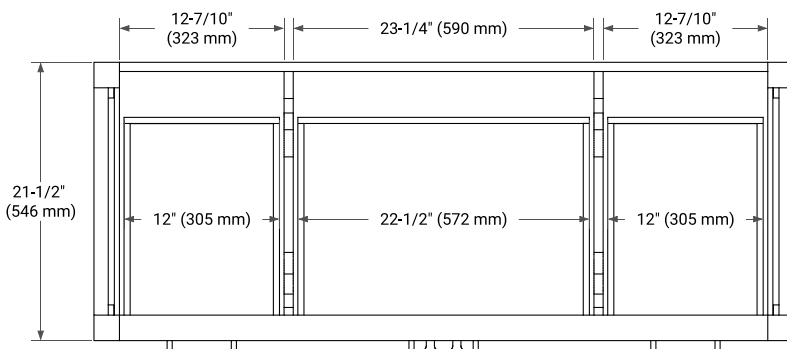

CAMBRIDGE 54" SINGLE SINK BASE CABINET

BASE CABINET DIMENSIONS

54" W x 21.5" D x 34.5" H

FEATURES

- Solid wood frame & plywood panels
- Dovetail drawers and joints
- Soft closing doors & drawers

HARDWARE FINISHES*

White Grey Midnight Blue Espresso Oak

FRONT VIEW

SIDE VIEW

PLAN VIEW

OVERALL DIMENSIONS

55" W x 22" D x 0.75" H

COUNTERTOP OPTIONS

Carrara Marble

FEATURES

- Solid countertop with mitered edges & seams
- Undermount white oval sink
- Pre-drilled for 8" widespread faucet

INCLUDED

- Countertop
- Matching Backsplash
- Oval Sink

COUNTERTOP PLAN VIEW

EDGE SIDE VIEW

THREE DIMENSIONAL COUNTERTOP VIEW