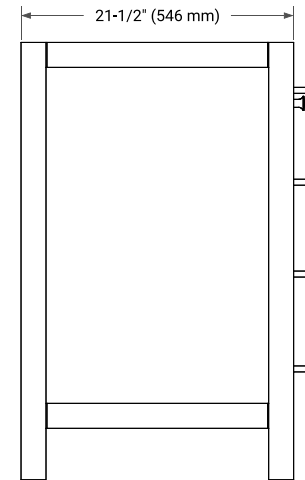

CAMBRIDGE 54" SINGLE SINK BASE CABINET

BASE CABINET DIMENSIONS

54" W x 21.5" D x 34.5" H

FEATURES

- Solid wood frame & plywood panels
- Dovetail drawers and joints
- Soft closing doors & drawers

HARDWARE FINISHES*

White Grey Midnight Blue Espresso Oak

FRONT VIEW

SIDE VIEW

PLAN VIEW

OVERALL DIMENSIONS

55" W x 22" D x 0.75" H

COUNTERTOP OPTIONS

Carrara Marble

FEATURES

- Solid countertop with mitered edges & seams
- Undermount white oval sink
- Pre-drilled for 8" widespread faucet

INCLUDED

- Countertop
- Matching Backsplash
- Oval Sink

COUNTERTOP PLAN VIEW

EDGE SIDE VIEW

THREE DIMENSIONAL COUNTERTOP VIEW