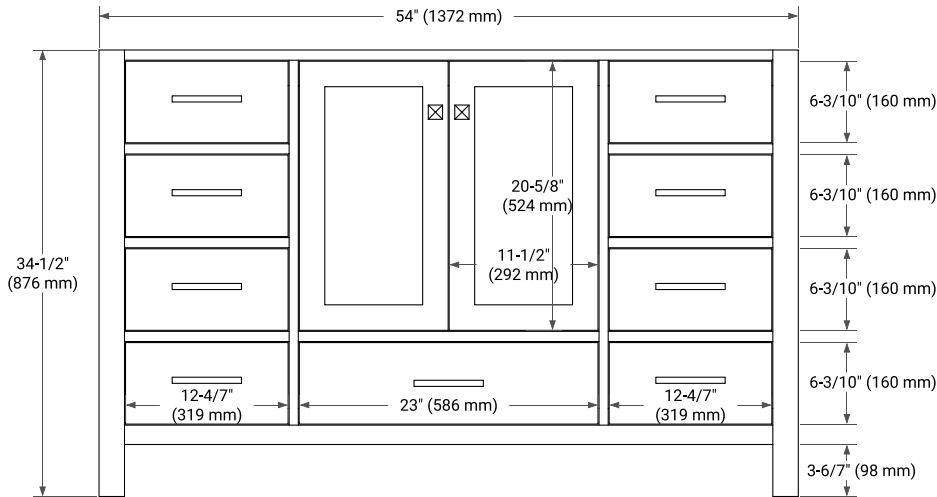

CAMBRIDGE 54" SINGLE SINK BASE CABINET

BASE CABINET DIMENSIONS

54" W x 21.5" D x 34.5" H

FEATURES

- Solid wood frame & plywood panels
- Dovetail drawers and joints
- Soft closing doors & drawers

HARDWARE FINISHES*

White Grey Midnight Blue Espresso Oak

FRONT VIEW

SIDE VIEW

PLAN VIEW

OVERALL DIMENSIONS

55" W x 22" D x 0.75" H

COUNTERTOP OPTIONS

Carrara Marble

FEATURES

- Solid countertop with mitered edges & seams
- Undermount white oval sink
- Pre-drilled for 8" widespread faucet

INCLUDED

- Countertop
- Matching Backsplash
- Oval Sink

COUNTERTOP PLAN VIEW

EDGE SIDE VIEW

THREE DIMENSIONAL COUNTERTOP VIEW