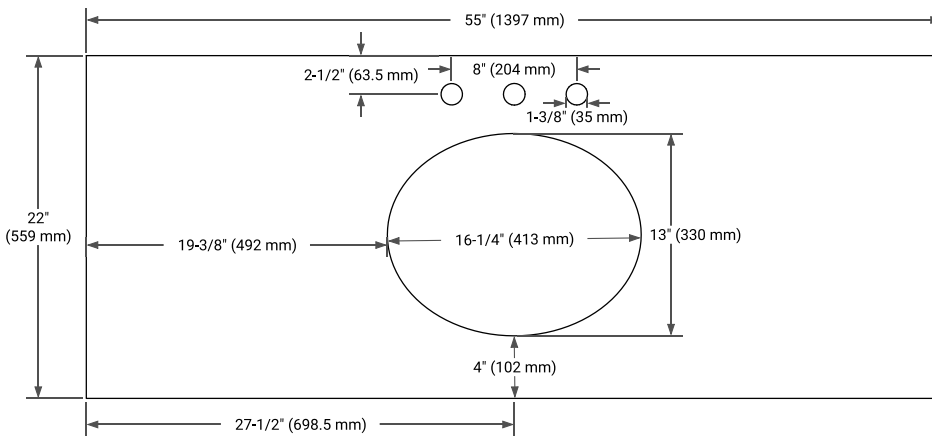

CAMBRIDGE 54" SINGLE SINK BASE CABINET

BASE CABINET DIMENSIONS

54" W x 21.5" D x 34.5" H

FEATURES

- Solid wood frame & plywood panels
- Dovetail drawers and joints
- Soft closing doors & drawers

HARDWARE FINISHES*

White Grey Midnight Blue Espresso Oak

FRONT VIEW

SIDE VIEW

PLAN VIEW

OVERALL DIMENSIONS

55" W x 22" D x 0.75" H

COUNTERTOP OPTIONS

Carrara Marble

FEATURES

- Solid countertop with mitered edges & seams
- Undermount white oval sink
- Pre-drilled for 8" widespread faucet

INCLUDED

- Countertop
- Matching Backsplash
- Oval Sink

COUNTERTOP PLAN VIEW

EDGE SIDE VIEW

THREE DIMENSIONAL COUNTERTOP VIEW