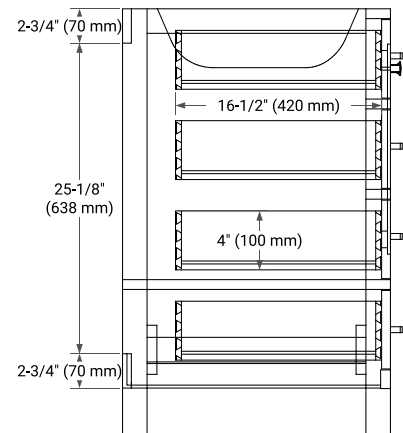

CAMBRIDGE 54" SINGLE SINK BASE CABINET

BASE CABINET DIMENSIONS

54" W x 21.5" D x 34.5" H

FEATURES

- Solid wood frame & plywood panels
- Dovetail drawers and joints
- Soft closing doors & drawers

HARDWARE FINISHES*

White Grey Midnight Blue Espresso Oak

FRONT VIEW

SIDE VIEW

PLAN VIEW

OVERALL DIMENSIONS

55" W x 22" D x 0.75" H

COUNTERTOP OPTIONS

Carrara Marble

FEATURES

- Solid countertop with mitered edges & seams
- Undermount white oval sink
- Pre-drilled for 8" widespread faucet

INCLUDED

- Countertop
- Matching Backsplash
- Oval Sink

COUNTERTOP PLAN VIEW

EDGE SIDE VIEW

THREE DIMENSIONAL COUNTERTOP VIEW