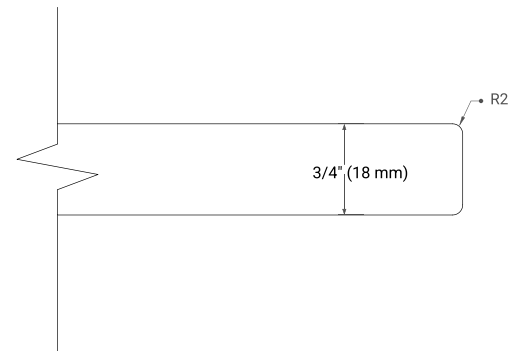

White Grey Midnight Blue Espresso Oak

FRONT VIEW

SIDE VIEW

PLAN VIEW

OVERALL DIMENSIONS

55" W x 22" D x 0.75" H

COUNTERTOP OPTIONS

Carrara Marble

FEATURES

- Solid countertop with mitered edges & seams
- Undermount white oval sink
- Pre-drilled for 8" widespread faucet

INCLUDED

- Countertop
- Matching Backsplash
- Oval Sink

COUNTERTOP PLAN VIEW

EDGE SIDE VIEW

THREE DIMENSIONAL COUNTERTOP VIEW