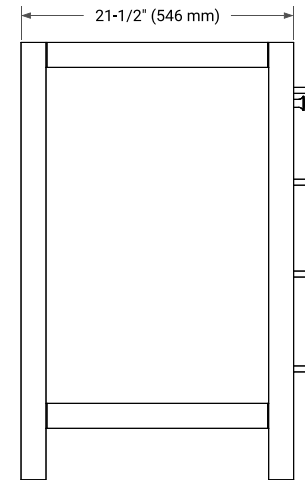

CAMBRIDGE 54" SINGLE SINK BASE CABINET

BASE CABINET DIMENSIONS

54" W x 21.5" D x 34.5" H

FEATURES

- Solid wood frame & plywood panels
- Dovetail drawers and joints
- Soft closing doors & drawers

HARDWARE FINISHES*

White Grey Midnight Blue Espresso Oak

FRONT VIEW

SIDE VIEW

PLAN VIEW

54" SINGLE OVAL SINK COUNTERTOP WITH 2 IN. THICKNESS

ARIEL

OVERALL DIMENSIONS

54.25" W x 22" D x 2" H

COUNTERTOP PLAN VIEW

EDGE SIDE VIEW

THREE DIMENSIONAL COUNTERTOP VIEW