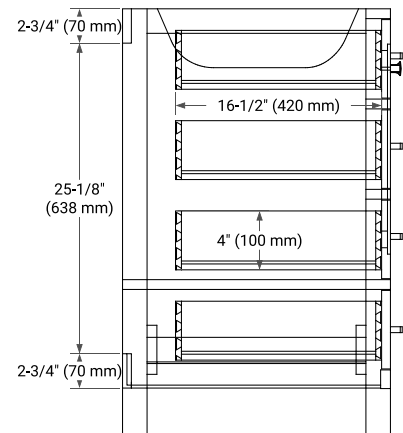

CAMBRIDGE 54" SINGLE SINK BASE CABINET

BASE CABINET DIMENSIONS

54" W x 21.5" D x 34.5" H

FEATURES

- Solid wood frame & plywood panels
- Dovetail drawers and joints
- Soft closing doors & drawers

HARDWARE FINISHES*

White Grey Midnight Blue Espresso Oak

FRONT VIEW

SIDE VIEW

PLAN VIEW

54" SINGLE OVAL SINK COUNTERTOP WITH 2 IN. THICKNESS

ARIEL

OVERALL DIMENSIONS

54.25" W x 22" D x 2" H

COUNTERTOP OPTIONS

Carrara Marble

FEATURES

- Solid countertop with mitered edges & seams
- Undermount white oval sink
- Pre-drilled for 8" widespread faucet

INCLUDED

- Countertop
- Matching Backsplash
- Oval Sink

COUNTERTOP PLAN VIEW

EDGE SIDE VIEW

THREE DIMENSIONAL COUNTERTOP VIEW