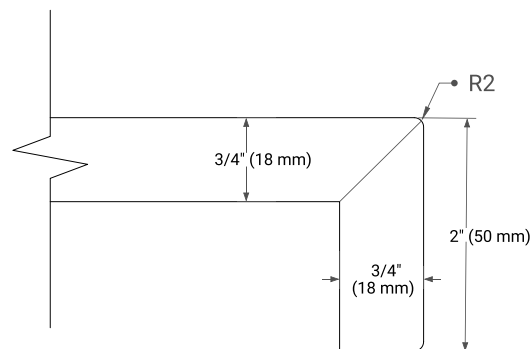

White Grey Midnight Blue Espresso Oak

FRONT VIEW

SIDE VIEW

PLAN VIEW

54" SINGLE OVAL SINK COUNTERTOP WITH 2 IN. THICKNESS

ARIEL

OVERALL DIMENSIONS

54.25" W x 22" D x 2" H

COUNTERTOP OPTIONS

Carrara Marble

FEATURES

- Solid countertop with mitered edges & seams
- Undermount white oval sink
- Pre-drilled for 8" widespread faucet

INCLUDED

- Countertop
- Matching Backsplash
- Oval Sink

COUNTERTOP PLAN VIEW

EDGE SIDE VIEW

THREE DIMENSIONAL COUNTERTOP VIEW