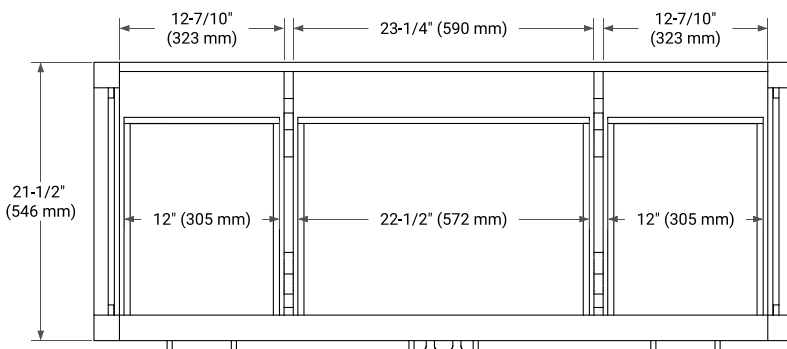

CAMBRIDGE 54" SINGLE SINK BASE CABINET

BASE CABINET DIMENSIONS

54" W x 21.5" D x 34.5" H

FEATURES

- Solid wood frame & plywood panels
- Dovetail drawers and joints
- Soft closing doors & drawers

HARDWARE FINISHES*

White Grey Midnight Blue Espresso Oak

FRONT VIEW

SIDE VIEW

PLAN VIEW

54" SINGLE OVAL SINK COUNTERTOP WITH 2 IN. THICKNESS

ARIEL

OVERALL DIMENSIONS

54.25" W x 22" D x 2" H

COUNTERTOP OPTIONS

Carrara Marble

FEATURES

- Solid countertop with mitered edges & seams
- Undermount white oval sink
- Pre-drilled for 8" widespread faucet

INCLUDED

- Countertop
- Matching Backsplash
- Oval Sink

COUNTERTOP PLAN VIEW

EDGE SIDE VIEW

THREE DIMENSIONAL COUNTERTOP VIEW