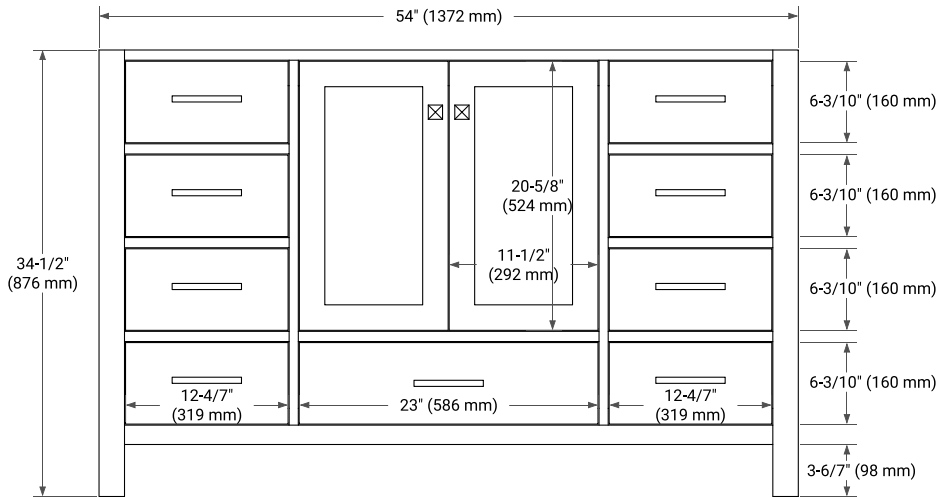

CAMBRIDGE 54" SINGLE SINK BASE CABINET

BASE CABINET DIMENSIONS

54" W x 21.5" D x 34.5" H

FEATURES

- Solid wood frame & plywood panels
- Dovetail drawers and joints
- Soft closing doors & drawers

HARDWARE FINISHES*

White Grey Midnight Blue Espresso Oak

FRONT VIEW

SIDE VIEW

PLAN VIEW

54" SINGLE OVAL SINK COUNTERTOP WITH 2 IN. THICKNESS

ARIEL

OVERALL DIMENSIONS

54.25" W x 22" D x 2" H

COUNTERTOP PLAN VIEW

EDGE SIDE VIEW

THREE DIMENSIONAL COUNTERTOP VIEW