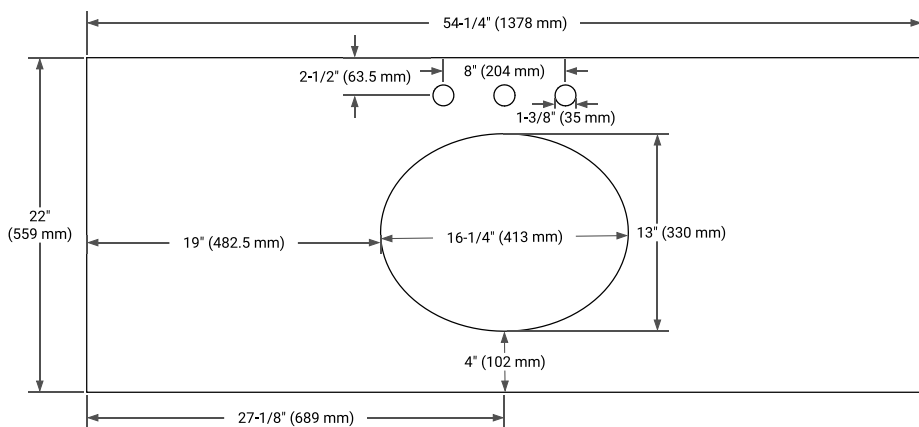

White Grey Midnight Blue Espresso Oak

FRONT VIEW

SIDE VIEW

PLAN VIEW

54" SINGLE OVAL SINK COUNTERTOP WITH 2 IN. THICKNESS

ARIEL

OVERALL DIMENSIONS

54.25" W x 22" D x 2" H

COUNTERTOP OPTIONS

Carrara Marble

FEATURES

- Solid countertop with mitered edges & seams
- Undermount white oval sink
- Pre-drilled for 8" widespread faucet

INCLUDED

- Countertop
- Matching Backsplash
- Oval Sink

COUNTERTOP PLAN VIEW

EDGE SIDE VIEW

THREE DIMENSIONAL COUNTERTOP VIEW