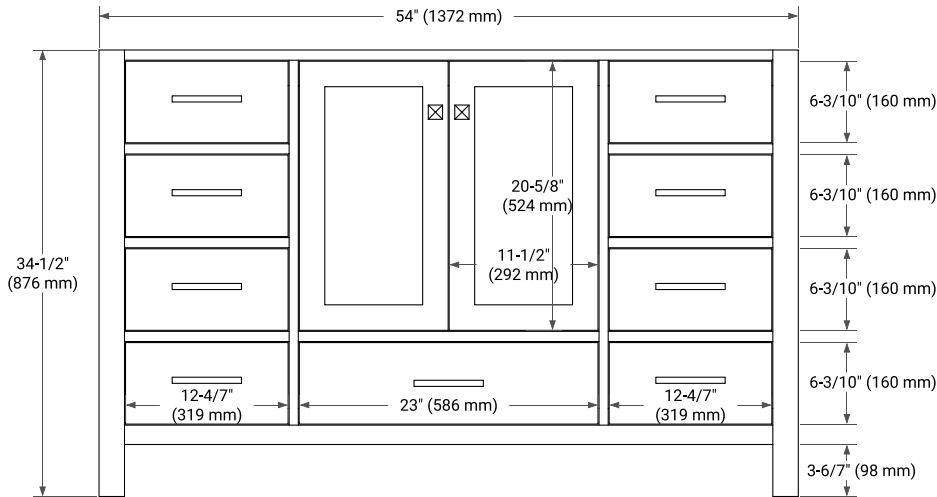

CAMBRIDGE 54" SINGLE SINK BASE CABINET

BASE CABINET DIMENSIONS

54" W x 21.5" D x 34.5" H

FEATURES

- Solid wood frame & plywood panels
- Dovetail drawers and joints
- Soft closing doors & drawers

HARDWARE FINISHES*

White Grey Midnight Blue Espresso Oak

FRONT VIEW

SIDE VIEW

PLAN VIEW

OVERALL DIMENSIONS

55" W x 22" D x 1.5" H

COUNTERTOP OPTIONS

Carrara Marble

White Quartz

FEATURES

- Solid countertop with mitered edges & seams
- Undermount white oval sink
- Pre-drilled for 8" widespread faucet

INCLUDED

- Countertop
- Matching Backsplash
- Oval Sink

COUNTERTOP PLAN VIEW

EDGE SIDE VIEW

THREE DIMENSIONAL COUNTERTOP VIEW