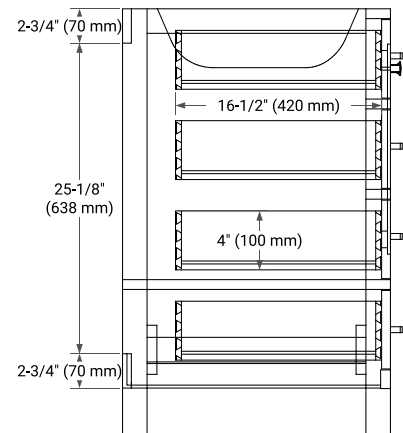

CAMBRIDGE 54" SINGLE SINK BASE CABINET

BASE CABINET DIMENSIONS

54" W x 21.5" D x 34.5" H

FEATURES

- Solid wood frame & plywood panels
- Dovetail drawers and joints
- Soft closing doors & drawers

HARDWARE FINISHES*

White Grey Midnight Blue Espresso Oak

FRONT VIEW

SIDE VIEW

PLAN VIEW

OVERALL DIMENSIONS

55" W x 22" D x 1.5" H

COUNTERTOP OPTIONS

Carrara Marble

White Quartz

FEATURES

- Solid countertop with mitered edges & seams
- Undermount white oval sink
- Pre-drilled for 8" widespread faucet

INCLUDED

- Countertop
- Matching Backsplash
- Oval Sink

COUNTERTOP PLAN VIEW

EDGE SIDE VIEW

THREE DIMENSIONAL COUNTERTOP VIEW