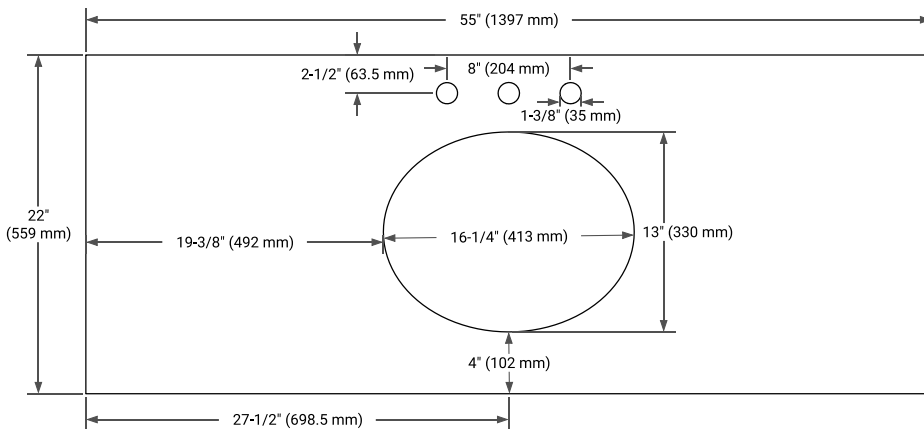

White Grey Midnight Blue Espresso Oak

FRONT VIEW

SIDE VIEW

PLAN VIEW

OVERALL DIMENSIONS

55" W x 22" D x 1.5" H

COUNTERTOP OPTIONS

Carrara Marble

White Quartz

FEATURES

- Solid countertop with mitered edges & seams
- Undermount white oval sink
- Pre-drilled for 8" widespread faucet

INCLUDED

- Countertop
- Matching Backsplash
- Oval Sink

COUNTERTOP PLAN VIEW

EDGE SIDE VIEW

THREE DIMENSIONAL COUNTERTOP VIEW