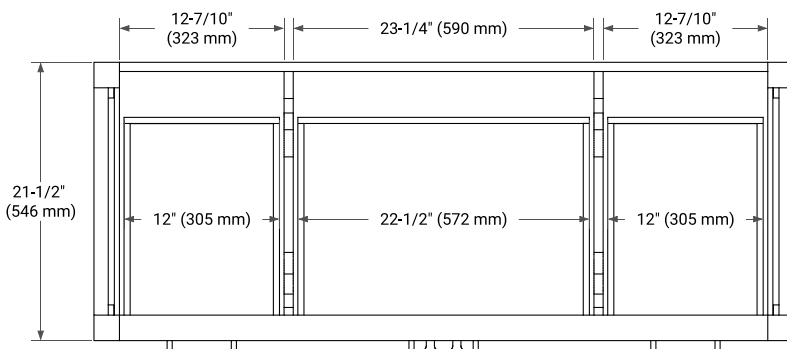

CAMBRIDGE 54" SINGLE SINK BASE CABINET

BASE CABINET DIMENSIONS

54" W x 21.5" D x 34.5" H

FEATURES

- Solid wood frame & plywood panels
- Dovetail drawers and joints
- Soft closing doors & drawers

HARDWARE FINISHES*

White Grey Midnight Blue Espresso Oak

FRONT VIEW

SIDE VIEW

PLAN VIEW

OVERALL DIMENSIONS

55" W x 22" D x 1.5" H

COUNTERTOP OPTIONS

Carrara Marble

White Quartz

FEATURES

- Solid countertop with mitered edges & seams
- Undermount white oval sink
- Pre-drilled for 8" widespread faucet

INCLUDED

- Countertop
- Matching Backsplash
- Oval Sink

COUNTERTOP PLAN VIEW

EDGE SIDE VIEW

THREE DIMENSIONAL COUNTERTOP VIEW