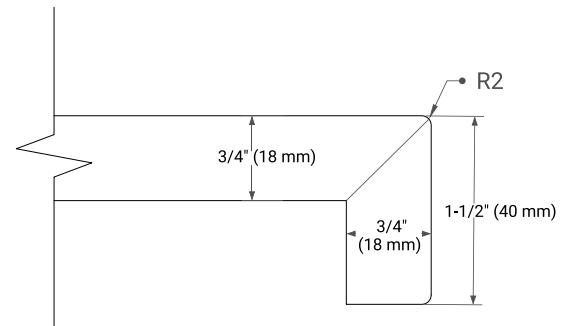

White Grey Midnight Blue Espresso Oak

FRONT VIEW

SIDE VIEW

PLAN VIEW

OVERALL DIMENSIONS

55" W x 22" D x 1.5" H

COUNTERTOP OPTIONS

Carrara Marble

White Quartz

FEATURES

- Solid countertop with mitered edges & seams
- Undermount white oval sink
- Pre-drilled for 8" widespread faucet

INCLUDED

- Countertop
- Matching Backsplash
- Oval Sink

COUNTERTOP PLAN VIEW

EDGE SIDE VIEW

THREE DIMENSIONAL COUNTERTOP VIEW