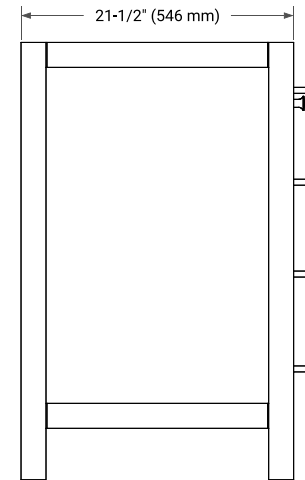

CAMBRIDGE 54" SINGLE SINK BASE CABINET

BASE CABINET DIMENSIONS

54" W x 21.5" D x 34.5" H

FEATURES

- Solid wood frame & plywood panels
- Dovetail drawers and joints
- Soft closing doors & drawers

HARDWARE FINISHES*

White Grey Midnight Blue Espresso Oak

FRONT VIEW

SIDE VIEW

PLAN VIEW

OVERALL DIMENSIONS

55" W x 22" D x 1.5" H

COUNTERTOP OPTIONS

Carrara Marble

EDGE SIDE VIEW

THREE DIMENSIONAL COUNTERTOP VIEW