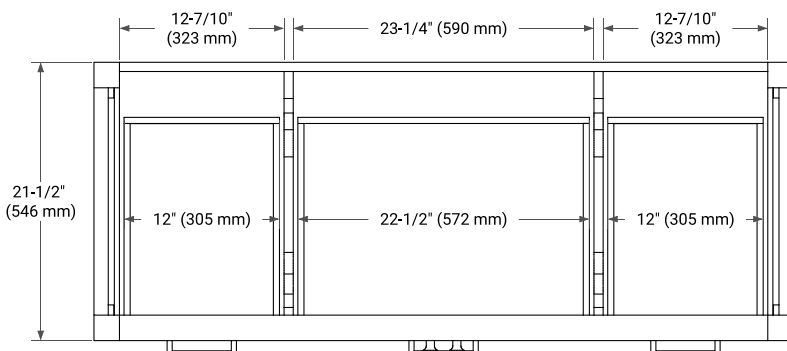

CAMBRIDGE 54" SINGLE SINK BASE CABINET

BASE CABINET DIMENSIONS

54" W x 21.5" D x 34.5" H

FEATURES

- Solid wood frame & plywood panels
- Dovetail drawers and joints
- Soft closing doors & drawers

HARDWARE FINISHES*

White Grey Midnight Blue Espresso Oak

FRONT VIEW

SIDE VIEW

PLAN VIEW

55" SINGLE RECTANGLE SINK COUNTERTOP WITH 1.5 IN. THICKNESS

ARIEL

OVERALL DIMENSIONS

55" W x 22" D x 1.5" H

COUNTERTOP PLAN VIEW

EDGE SIDE VIEW

THREE DIMENSIONAL COUNTERTOP VIEW