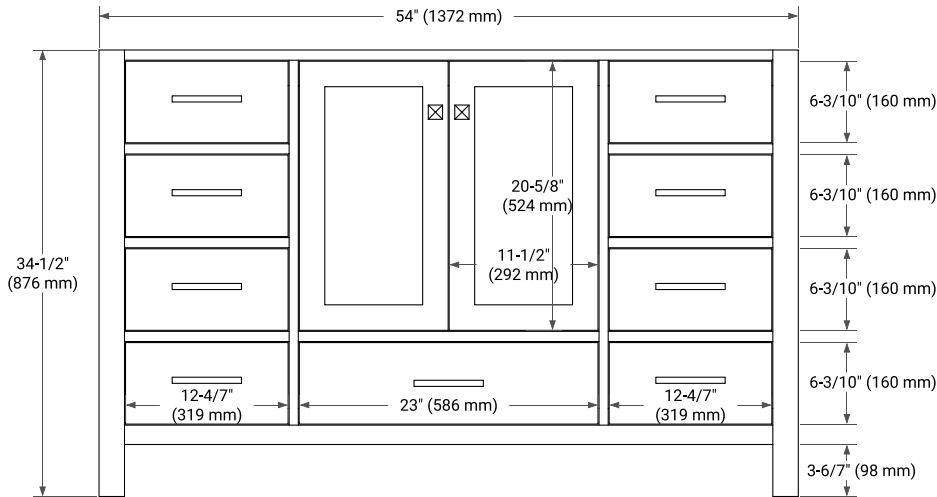

CAMBRIDGE 54" SINGLE SINK BASE CABINET

BASE CABINET DIMENSIONS

54" W x 21.5" D x 34.5" H

FEATURES

- Solid wood frame & plywood panels
- Dovetail drawers and joints
- Soft closing doors & drawers

HARDWARE FINISHES*

White Grey Midnight Blue Espresso Oak

FRONT VIEW

SIDE VIEW

PLAN VIEW

55" SINGLE RECTANGLE SINK COUNTERTOP WITH 1.5 IN. THICKNESS

ARIEL

OVERALL DIMENSIONS

55" W x 22" D x 1.5" H

COUNTERTOP PLAN VIEW

EDGE SIDE VIEW

THREE DIMENSIONAL COUNTERTOP VIEW