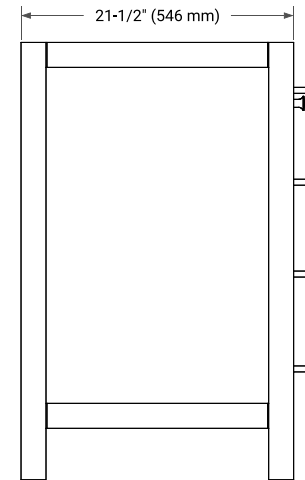

CAMBRIDGE 54" SINGLE SINK BASE CABINET

BASE CABINET DIMENSIONS

54" W x 21.5" D x 34.5" H

FEATURES

- Solid wood frame & plywood panels
- Dovetail drawers and joints
- Soft closing doors & drawers

HARDWARE FINISHES*

White Grey Midnight Blue Espresso Oak

FRONT VIEW

SIDE VIEW

PLAN VIEW

55" SINGLE RECTANGLE SINK COUNTERTOP WITH 1.5 IN. THICKNESS

ARIEL

OVERALL DIMENSIONS

55" W x 22" D x 1.5" H

COUNTERTOP PLAN VIEW

EDGE SIDE VIEW

THREE DIMENSIONAL COUNTERTOP VIEW