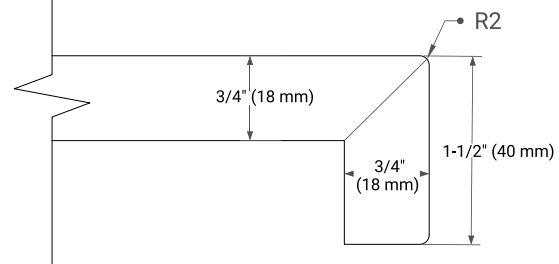

White Grey Midnight Blue Espresso Oak

FRONT VIEW

SIDE VIEW

PLAN VIEW

55" SINGLE RECTANGLE SINK COUNTERTOP WITH 1.5 IN. THICKNESS

ARIEL

OVERALL DIMENSIONS

55" W x 22" D x 1.5" H

COUNTERTOP OPTIONS

Carrara Marble

White Quartz

FEATURES

- Solid countertop with mitered edges & seams
- Undermount white rectangular sink
- Pre-drilled for 8" widespread faucet

INCLUDED

- Countertop
- Matching Backsplash
- Rectangle Sink

COUNTERTOP PLAN VIEW

EDGE SIDE VIEW

THREE DIMENSIONAL COUNTERTOP VIEW