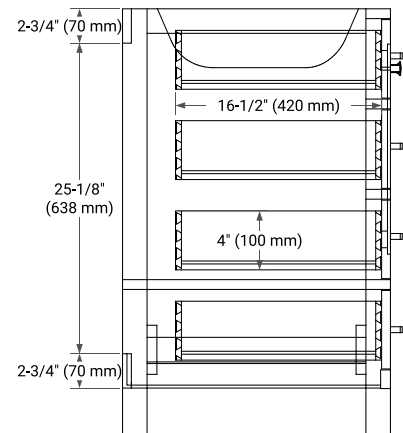

CAMBRIDGE 54" SINGLE SINK BASE CABINET

BASE CABINET DIMENSIONS

54" W x 21.5" D x 34.5" H

FEATURES

- Solid wood frame & plywood panels
- Dovetail drawers and joints
- Soft closing doors & drawers

HARDWARE FINISHES*

White Grey Midnight Blue Espresso Oak

FRONT VIEW

SIDE VIEW

PLAN VIEW

55" SINGLE RECTANGLE SINK COUNTERTOP WITH 1.5 IN. THICKNESS

ARIEL

OVERALL DIMENSIONS

55" W x 22" D x 1.5" H

COUNTERTOP OPTIONS

Carrara Marble

White Quartz

FEATURES

- Solid countertop with mitered edges & seams
- Undermount white rectangular sink
- Pre-drilled for 8" widespread faucet

INCLUDED

- Countertop
- Matching Backsplash
- Rectangle Sink

COUNTERTOP PLAN VIEW

EDGE SIDE VIEW

THREE DIMENSIONAL COUNTERTOP VIEW