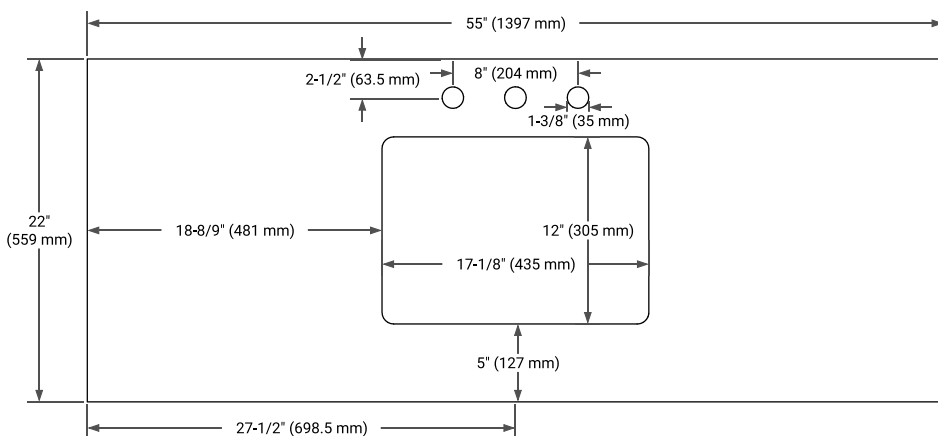

White Grey Midnight Blue Espresso Oak

FRONT VIEW

SIDE VIEW

PLAN VIEW

55" SINGLE RECTANGLE SINK COUNTERTOP WITH 1.5 IN. THICKNESS

ARIEL

OVERALL DIMENSIONS

55" W x 22" D x 1.5" H

COUNTERTOP OPTIONS

Carrara Marble

White Quartz

FEATURES

- Solid countertop with mitered edges & seams
- Undermount white rectangular sink
- Pre-drilled for 8" widespread faucet

INCLUDED

- Countertop
- Matching Backsplash
- Rectangle Sink

COUNTERTOP PLAN VIEW

EDGE SIDE VIEW

THREE DIMENSIONAL COUNTERTOP VIEW