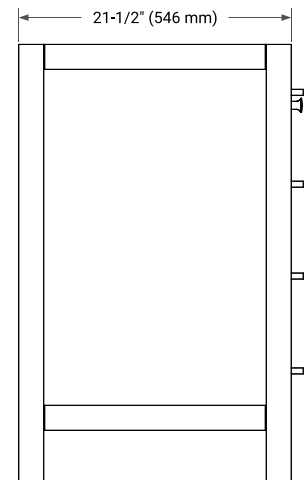

CAMBRIDGE 60" DOUBLE SINK BASE CABINET

ARIEL

BASE CABINET DIMENSIONS

60" W x 21.5" D x 34.5" H

FEATURES

- Solid wood frame & plywood panels
- Dovetail drawers and joints
- Soft closing doors & drawers

HARDWARE FINISHES*

White Grey Midnight Blue Espresso Oak

FRONT VIEW

SIDE VIEW

PLAN VIEW

61" DOUBLE OVAL SINK COUNTERTOP WITH 1.5 IN. THICKNESS

ARIEL

OVERALL DIMENSIONS

61" W x 22" D x 1.5" H

COUNTERTOP PLAN VIEW

EDGE SIDE VIEW

THREE DIMENSIONAL COUNTERTOP VIEW