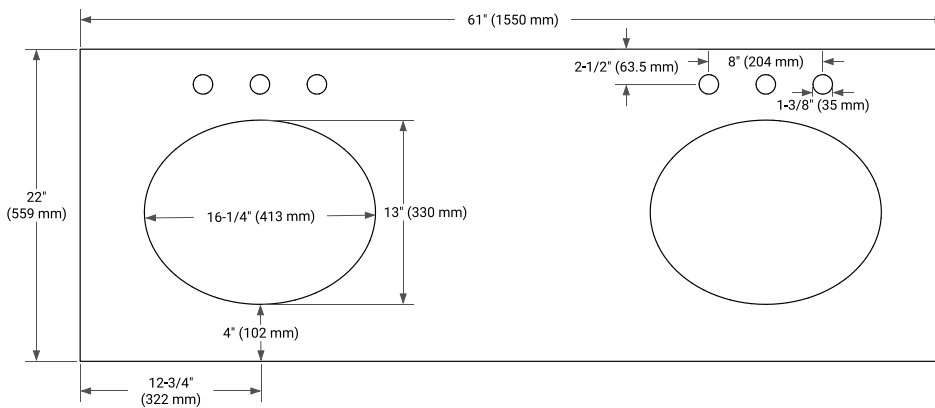

CAMBRIDGE 60" DOUBLE SINK BASE CABINET

ARIEL

BASE CABINET DIMENSIONS

60" W x 21.5" D x 34.5" H

FEATURES

- Solid wood frame & plywood panels
- Dovetail drawers and joints
- Soft closing doors & drawers

HARDWARE FINISHES*

White Grey Midnight Blue Espresso Oak

FRONT VIEW

SIDE VIEW

PLAN VIEW

61" DOUBLE OVAL SINK COUNTERTOP WITH 1.5 IN. THICKNESS

ARIEL

OVERALL DIMENSIONS

61" W x 22" D x 1.5" H

COUNTERTOP OPTIONS

Carrara Marble

White Quartz

FEATURES

- Solid countertop with mitered edges & seams
- Undermount white oval sink
- Pre-drilled for 8" widespread faucet

INCLUDED

- Countertop
- Matching Backsplash
- Oval Sinks

COUNTERTOP PLAN VIEW

EDGE SIDE VIEW

THREE DIMENSIONAL COUNTERTOP VIEW