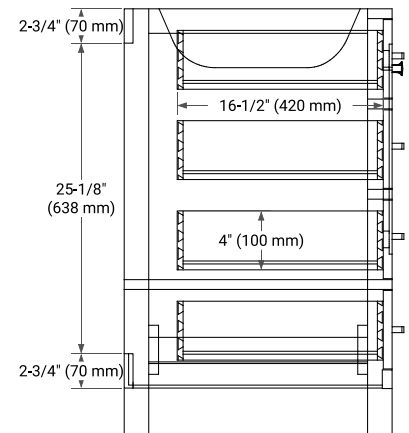

CAMBRIDGE 60" DOUBLE SINK BASE CABINET

ARIEL

BASE CABINET DIMENSIONS

60" W x 21.5" D x 34.5" H

FEATURES

- Solid wood frame & plywood panels
- Dovetail drawers and joints
- Soft closing doors & drawers

HARDWARE FINISHES*

White Grey Midnight Blue Espresso Oak

FRONT VIEW

SIDE VIEW

PLAN VIEW

61" DOUBLE OVAL SINK COUNTERTOP WITH 1.5 IN. THICKNESS

ARIEL

OVERALL DIMENSIONS

61" W x 22" D x 1.5" H

COUNTERTOP PLAN VIEW

EDGE SIDE VIEW

THREE DIMENSIONAL COUNTERTOP VIEW