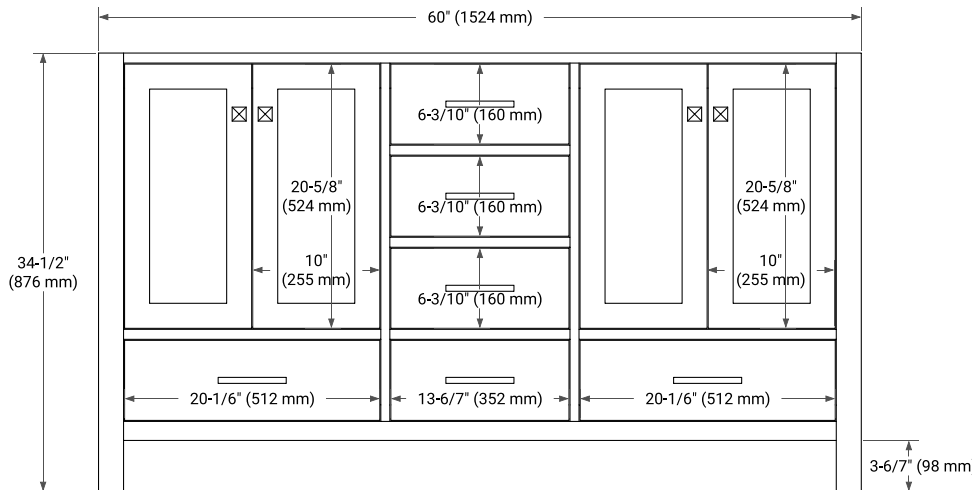

CAMBRIDGE 60" DOUBLE SINK BASE CABINET

ARIEL

BASE CABINET DIMENSIONS

60" W x 21.5" D x 34.5" H

FEATURES

- Solid wood frame & plywood panels
- Dovetail drawers and joints
- Soft closing doors & drawers

HARDWARE FINISHES*

White Grey Midnight Blue Espresso Oak

FRONT VIEW

SIDE VIEW

PLAN VIEW

61" DOUBLE OVAL SINK COUNTERTOP WITH 1.5 IN. THICKNESS

ARIEL

OVERALL DIMENSIONS

61" W x 22" D x 1.5" H

COUNTERTOP PLAN VIEW

EDGE SIDE VIEW

THREE DIMENSIONAL COUNTERTOP VIEW