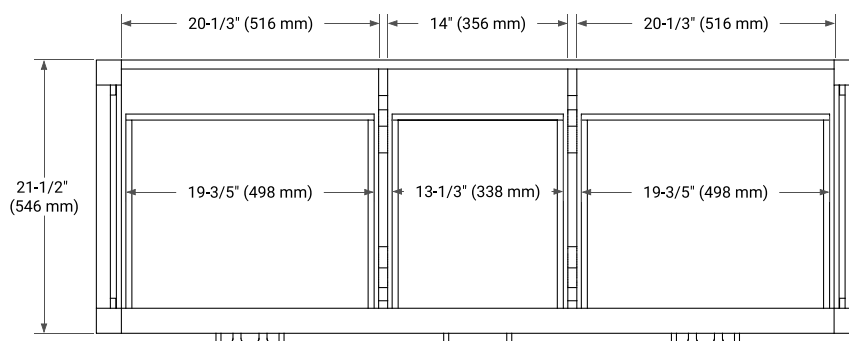

CAMBRIDGE 60" DOUBLE SINK BASE CABINET

ARIEL

BASE CABINET DIMENSIONS

60" W x 21.5" D x 34.5" H

FEATURES

- Solid wood frame & plywood panels
- Dovetail drawers and joints
- Soft closing doors & drawers

HARDWARE FINISHES*

White Grey Midnight Blue Espresso Oak

FRONT VIEW

SIDE VIEW

PLAN VIEW

61" DOUBLE OVAL SINK COUNTERTOP WITH 1.5 IN. THICKNESS

ARIEL

OVERALL DIMENSIONS

61" W x 22" D x 1.5" H

COUNTERTOP PLAN VIEW

EDGE SIDE VIEW

THREE DIMENSIONAL COUNTERTOP VIEW