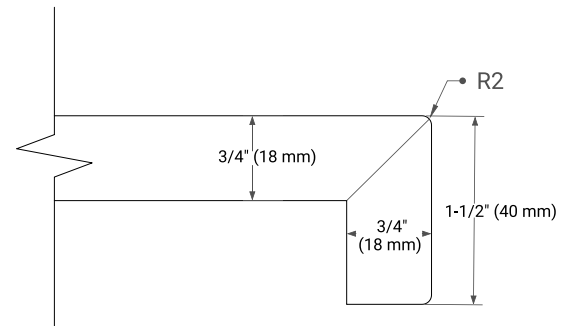

CAMBRIDGE 60" DOUBLE SINK BASE CABINET

ARIEL

BASE CABINET DIMENSIONS

60" W x 21.5" D x 34.5" H

FEATURES

- Solid wood frame & plywood panels
- Dovetail drawers and joints
- Soft closing doors & drawers

HARDWARE FINISHES*

White Grey Midnight Blue Espresso Oak

FRONT VIEW

SIDE VIEW

PLAN VIEW

61" DOUBLE OVAL SINK COUNTERTOP WITH 1.5 IN. THICKNESS

ARIEL

OVERALL DIMENSIONS

61" W x 22" D x 1.5" H

COUNTERTOP OPTIONS

Carrara Marble

White Quartz

FEATURES

- Solid countertop with mitered edges & seams
- Undermount white oval sink
- Pre-drilled for 8" widespread faucet

INCLUDED

- Countertop
- Matching Backsplash
- Oval Sinks

COUNTERTOP PLAN VIEW

EDGE SIDE VIEW

THREE DIMENSIONAL COUNTERTOP VIEW