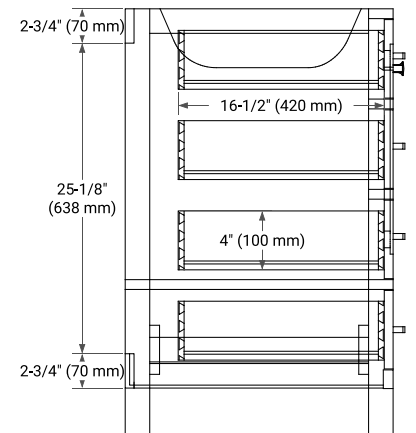

CAMBRIDGE 60" SINGLE SINK BASE CABINET

BASE CABINET DIMENSIONS

60" W x 21.5" D x 34.5" H

FEATURES

- Solid wood frame & plywood panels
- Dovetail drawers and joints
- Soft closing doors & drawers

HARDWARE FINISHES*

White Grey Midnight Blue Espresso Oak

FRONT VIEW

SIDE VIEW

PLAN VIEW

OVERALL DIMENSIONS

60.25" W x 22" D x 1.5" H

COUNTERTOP OPTIONS

Carrara White Quartz

FEATURES

- Solid countertop with mitered edges & seams
- Undermount white oval sink
- Pre-drilled for 8" widespread faucet

INCLUDED

- Countertop
- Matching Backsplash
- Oval Sink

COUNTERTOP PLAN VIEW

EDGE SIDE VIEW

THREE DIMENSIONAL COUNTERTOP VIEW