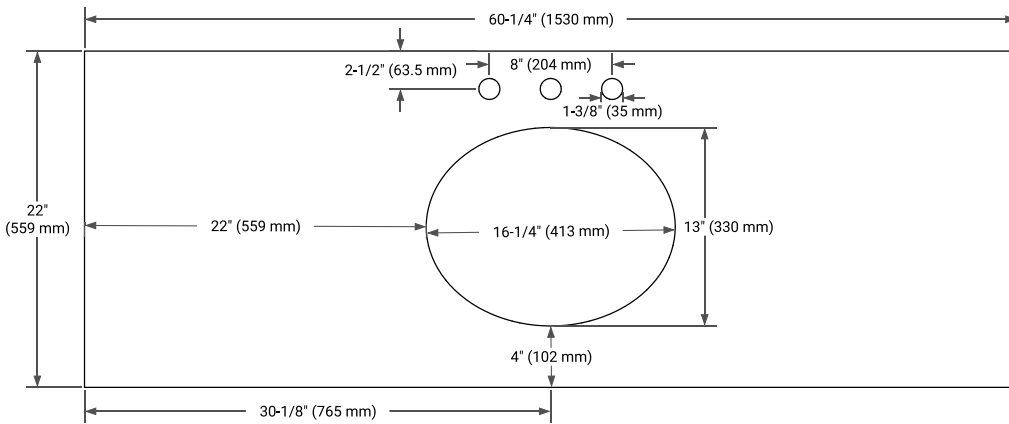

CAMBRIDGE 60" SINGLE SINK BASE CABINET

BASE CABINET DIMENSIONS

60" W x 21.5" D x 34.5" H

FEATURES

- Solid wood frame & plywood panels
- Dovetail drawers and joints
- Soft closing doors & drawers

HARDWARE FINISHES*

White Grey Midnight Blue Espresso Oak

FRONT VIEW

SIDE VIEW

PLAN VIEW

OVERALL DIMENSIONS

60.25" W x 22" D x 1.5" H

COUNTERTOP OPTIONS

Carrara White Quartz

FEATURES

- Solid countertop with mitered edges & seams
- Undermount white oval sink
- Pre-drilled for 8" widespread faucet

INCLUDED

- Countertop
- Matching Backsplash
- Oval Sink

COUNTERTOP PLAN VIEW

EDGE SIDE VIEW

THREE DIMENSIONAL COUNTERTOP VIEW