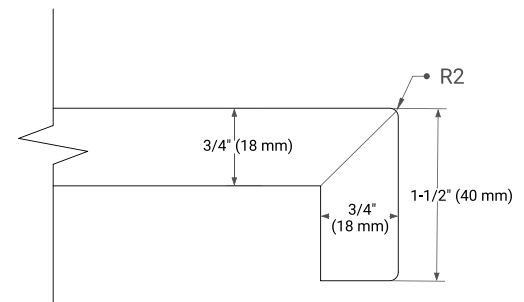

White Grey Midnight Blue Espresso Oak

FRONT VIEW

SIDE VIEW

PLAN VIEW

OVERALL DIMENSIONS

60.25" W x 22" D x 1.5" H

COUNTERTOP OPTIONS

Carrara White Quartz

FEATURES

- Solid countertop with mitered edges & seams
- Undermount white oval sink
- Pre-drilled for 8" widespread faucet

INCLUDED

- Countertop
- Matching Backsplash
- Oval Sink

COUNTERTOP PLAN VIEW

EDGE SIDE VIEW

THREE DIMENSIONAL COUNTERTOP VIEW