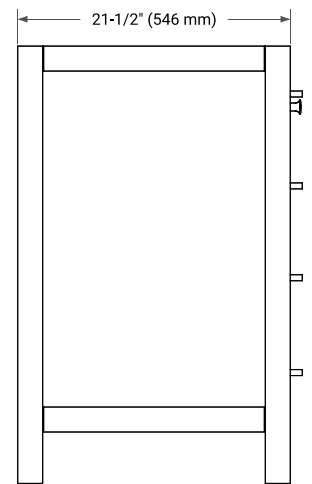

CAMBRIDGE 60" SINGLE SINK BASE CABINET

BASE CABINET DIMENSIONS

60" W x 21.5" D x 34.5" H

FEATURES

- Solid wood frame & plywood panels
- Dovetail drawers and joints
- Soft closing doors & drawers

HARDWARE FINISHES*

White Grey Midnight Blue Espresso Oak

FRONT VIEW

SIDE VIEW

PLAN VIEW

OVERALL DIMENSIONS

60.25" W x 22" D x 1.5" H

COUNTERTOP OPTIONS

Carrara White Quartz

FEATURES

- Solid countertop with mitered edges & seams
- Undermount white oval sink
- Pre-drilled for 8" widespread faucet

INCLUDED

- Countertop
- Matching Backsplash
- Oval Sink

COUNTERTOP PLAN VIEW

EDGE SIDE VIEW

THREE DIMENSIONAL COUNTERTOP VIEW