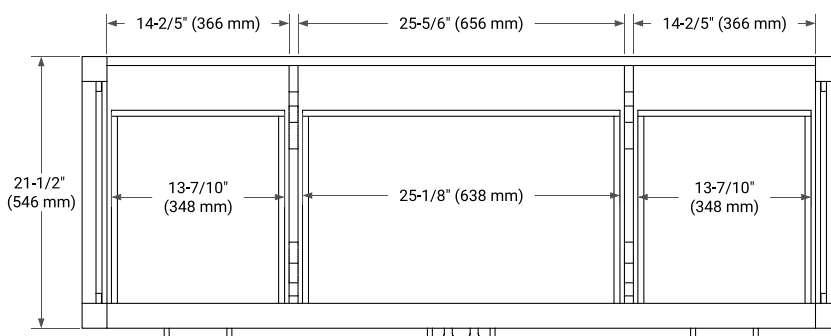

CAMBRIDGE 60" SINGLE SINK BASE CABINET

BASE CABINET DIMENSIONS

60" W x 21.5" D x 34.5" H

FEATURES

- Solid wood frame & plywood panels
- Dovetail drawers and joints
- Soft closing doors & drawers

HARDWARE FINISHES*

White Grey Midnight Blue Espresso Oak

FRONT VIEW

SIDE VIEW

PLAN VIEW

OVERALL DIMENSIONS

60.25" W x 22" D x 1.5" H

COUNTERTOP OPTIONS

Carrara White Quartz

FEATURES

- Solid countertop with mitered edges & seams
- Undermount white oval sink
- Pre-drilled for 8" widespread faucet

INCLUDED

- Countertop
- Matching Backsplash
- Oval Sink

COUNTERTOP PLAN VIEW

EDGE SIDE VIEW

THREE DIMENSIONAL COUNTERTOP VIEW