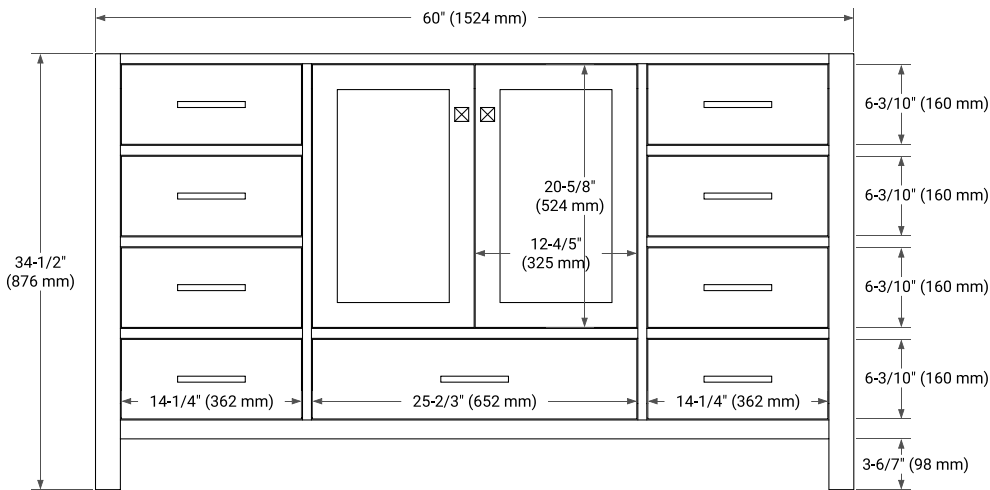

CAMBRIDGE 60" SINGLE SINK BASE CABINET

BASE CABINET DIMENSIONS

60" W x 21.5" D x 34.5" H

FEATURES

- Solid wood frame & plywood panels
- Dovetail drawers and joints
- Soft closing doors & drawers

HARDWARE FINISHES*

White Grey Midnight Blue Espresso Oak

FRONT VIEW

SIDE VIEW

PLAN VIEW

OVERALL DIMENSIONS

60.25" W x 22" D x 1.5" H

COUNTERTOP OPTIONS

Carrara White Quartz

FEATURES

- Solid countertop with mitered edges & seams
- Undermount white oval sink
- Pre-drilled for 8" widespread faucet

INCLUDED

- Countertop
- Matching Backsplash
- Oval Sink

COUNTERTOP PLAN VIEW

EDGE SIDE VIEW

THREE DIMENSIONAL COUNTERTOP VIEW