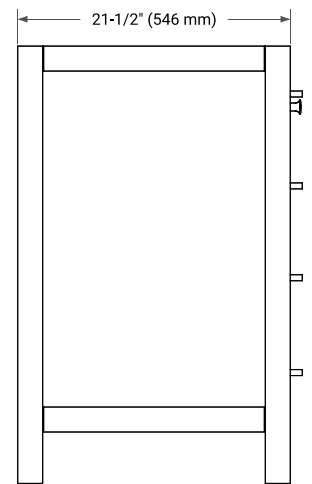

CAMBRIDGE 60" SINGLE SINK BASE CABINET

BASE CABINET DIMENSIONS

60" W x 21.5" D x 34.5" H

FEATURES

- Solid wood frame & plywood panels
- Dovetail drawers and joints
- Soft closing doors & drawers

HARDWARE FINISHES*

White Grey Midnight Blue Espresso Oak

FRONT VIEW

SIDE VIEW

PLAN VIEW

OVERALL DIMENSIONS

61" W x 22" D x 0.75" H

COUNTERTOP OPTIONS

Carrara Marble

FEATURES

- Solid countertop with mitered edges & seams
- Undermount white oval sink
- Pre-drilled for 8" widespread faucet

INCLUDED

- Countertop
- Matching Backsplash
- Oval Sink

COUNTERTOP PLAN VIEW

EDGE SIDE VIEW

THREE DIMENSIONAL COUNTERTOP VIEW