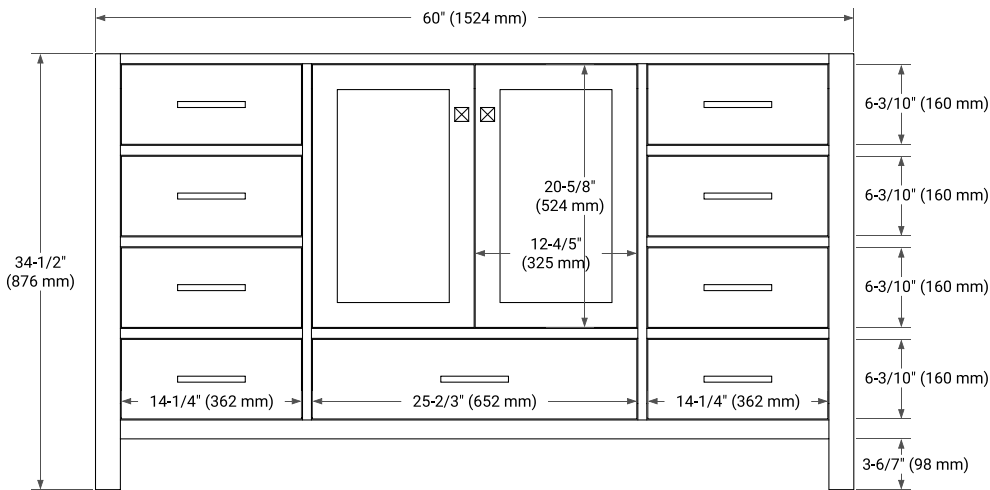

CAMBRIDGE 60" SINGLE SINK BASE CABINET

BASE CABINET DIMENSIONS

60" W x 21.5" D x 34.5" H

FEATURES

- Solid wood frame & plywood panels
- Dovetail drawers and joints
- Soft closing doors & drawers

HARDWARE FINISHES*

White Grey Midnight Blue Espresso Oak

FRONT VIEW

SIDE VIEW

PLAN VIEW

OVERALL DIMENSIONS

61" W x 22" D x 0.75" H

COUNTERTOP OPTIONS

Carrara Marble

FEATURES

- Solid countertop with mitered edges & seams
- Undermount white oval sink
- Pre-drilled for 8" widespread faucet

INCLUDED

- Countertop
- Matching Backsplash
- Oval Sink

COUNTERTOP PLAN VIEW

EDGE SIDE VIEW

THREE DIMENSIONAL COUNTERTOP VIEW