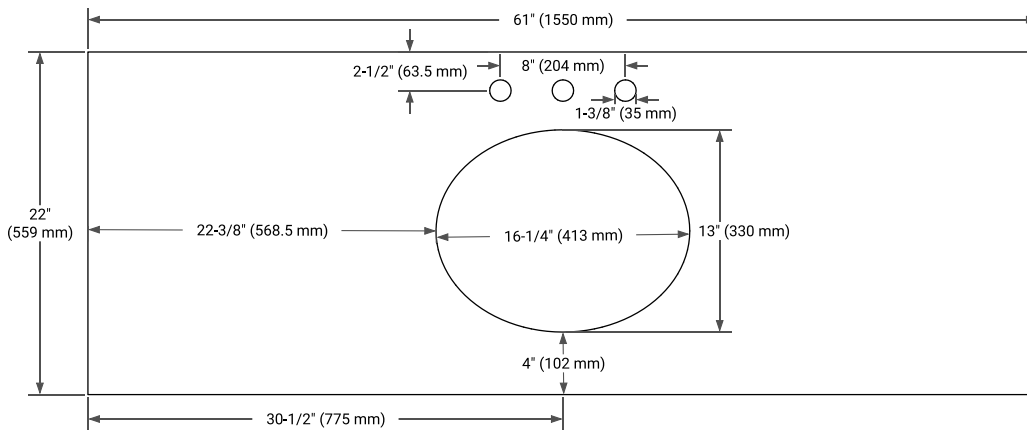

CAMBRIDGE 60" SINGLE SINK BASE CABINET

BASE CABINET DIMENSIONS

60" W x 21.5" D x 34.5" H

FEATURES

- Solid wood frame & plywood panels
- Dovetail drawers and joints
- Soft closing doors & drawers

HARDWARE FINISHES*

White Grey Midnight Blue Espresso Oak

FRONT VIEW

SIDE VIEW

PLAN VIEW

OVERALL DIMENSIONS

61" W x 22" D x 0.75" H

COUNTERTOP OPTIONS

Carrara Marble

FEATURES

- Solid countertop with mitered edges & seams
- Undermount white oval sink
- Pre-drilled for 8" widespread faucet

INCLUDED

- Countertop
- Matching Backsplash
- Oval Sink

COUNTERTOP PLAN VIEW

EDGE SIDE VIEW

THREE DIMENSIONAL COUNTERTOP VIEW