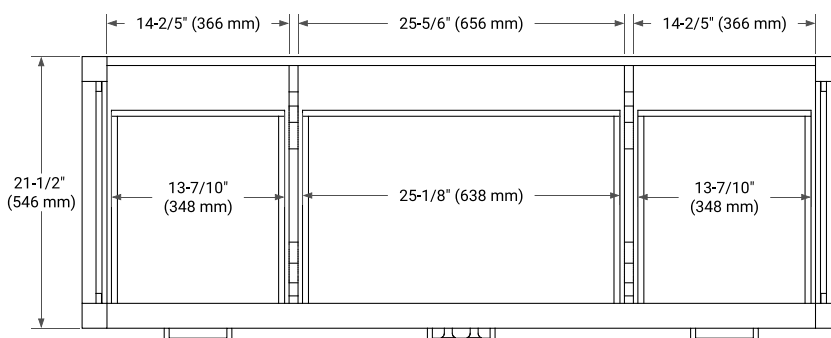

CAMBRIDGE 60" SINGLE SINK BASE CABINET

BASE CABINET DIMENSIONS

60" W x 21.5" D x 34.5" H

FEATURES

- Solid wood frame & plywood panels
- Dovetail drawers and joints
- Soft closing doors & drawers

HARDWARE FINISHES*

White Grey Midnight Blue Espresso Oak

FRONT VIEW

SIDE VIEW

PLAN VIEW

OVERALL DIMENSIONS

61" W x 22" D x 0.75" H

COUNTERTOP OPTIONS

Carrara Marble

FEATURES

- Solid countertop with mitered edges & seams
- Undermount white oval sink
- Pre-drilled for 8" widespread faucet

INCLUDED

- Countertop
- Matching Backsplash
- Oval Sink

COUNTERTOP PLAN VIEW

EDGE SIDE VIEW

THREE DIMENSIONAL COUNTERTOP VIEW