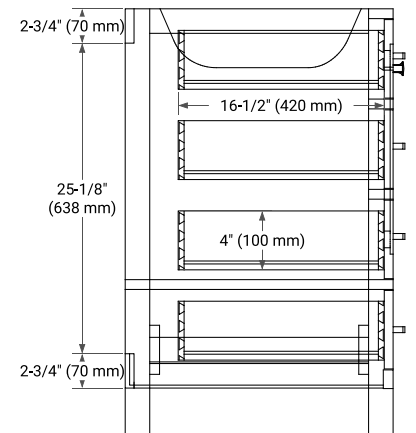

CAMBRIDGE 60" SINGLE SINK BASE CABINET

BASE CABINET DIMENSIONS

60" W x 21.5" D x 34.5" H

FEATURES

- Solid wood frame & plywood panels
- Dovetail drawers and joints
- Soft closing doors & drawers

HARDWARE FINISHES*

White Grey Midnight Blue Espresso Oak

FRONT VIEW

SIDE VIEW

PLAN VIEW

OVERALL DIMENSIONS

61" W x 22" D x 0.75" H

COUNTERTOP OPTIONS

Carrara Marble

FEATURES

- Solid countertop with mitered edges & seams
- Undermount white oval sink
- Pre-drilled for 8" widespread faucet

INCLUDED

- Countertop
- Matching Backsplash
- Oval Sink

COUNTERTOP PLAN VIEW

EDGE SIDE VIEW

THREE DIMENSIONAL COUNTERTOP VIEW