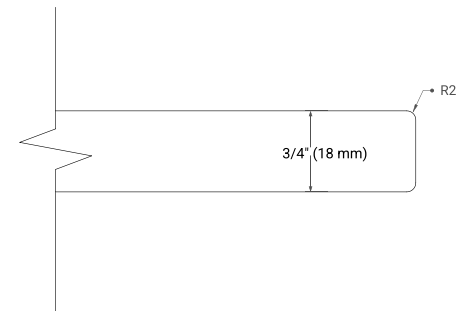

White Grey Midnight Blue Espresso Oak

FRONT VIEW

SIDE VIEW

PLAN VIEW

OVERALL DIMENSIONS

61" W x 22" D x 0.75" H

COUNTERTOP OPTIONS

Carrara Marble

FEATURES

- Solid countertop with mitered edges & seams
- Undermount white oval sink
- Pre-drilled for 8" widespread faucet

INCLUDED

- Countertop
- Matching Backsplash
- Oval Sink

COUNTERTOP PLAN VIEW

EDGE SIDE VIEW

THREE DIMENSIONAL COUNTERTOP VIEW