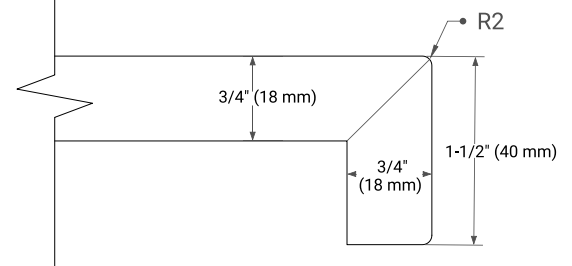

White Grey Midnight Blue Espresso Oak

FRONT VIEW

SIDE VIEW

PLAN VIEW

61" SINGLE RECTANGLE SINK COUNTERTOP WITH 1.5 IN. THICKNESS

ARIEL

OVERALL DIMENSIONS

61" W x 22" D x 1.5" H

COUNTERTOP OPTIONS

Carrara Marble

White Quartz

FEATURES

- Solid countertop with mitered edges & seams
- Undermount white rectangular sink
- Pre-drilled for 8" widespread faucet

INCLUDED

- Countertop
- Matching Backsplash
- Rectangle Sink

COUNTERTOP PLAN VIEW

EDGE SIDE VIEW

THREE DIMENSIONAL COUNTERTOP VIEW