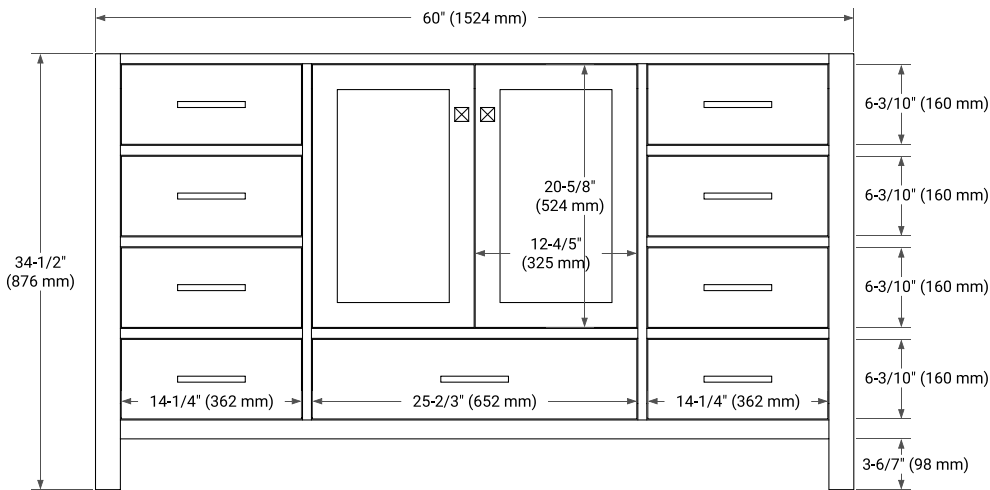

CAMBRIDGE 60" SINGLE SINK BASE CABINET

BASE CABINET DIMENSIONS

60" W x 21.5" D x 34.5" H

FEATURES

- Solid wood frame & plywood panels
- Dovetail drawers and joints
- Soft closing doors & drawers

HARDWARE FINISHES*

White Grey Midnight Blue Espresso Oak

FRONT VIEW

SIDE VIEW

PLAN VIEW

61" SINGLE RECTANGLE SINK COUNTERTOP WITH 1.5 IN. THICKNESS

ARIEL

OVERALL DIMENSIONS

61" W x 22" D x 1.5" H

COUNTERTOP PLAN VIEW

EDGE SIDE VIEW

THREE DIMENSIONAL COUNTERTOP VIEW