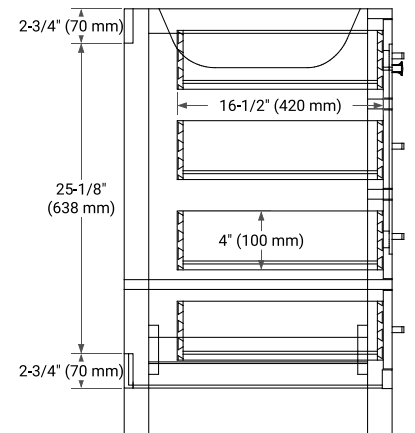

CAMBRIDGE 60" SINGLE SINK BASE CABINET

BASE CABINET DIMENSIONS

60" W x 21.5" D x 34.5" H

FEATURES

- Solid wood frame & plywood panels
- Dovetail drawers and joints
- Soft closing doors & drawers

HARDWARE FINISHES*

White Grey Midnight Blue Espresso Oak

FRONT VIEW

SIDE VIEW

PLAN VIEW

61" SINGLE RECTANGLE SINK COUNTERTOP WITH 1.5 IN. THICKNESS

ARIEL

OVERALL DIMENSIONS

61" W x 22" D x 1.5" H

COUNTERTOP OPTIONS

Carrara Marble

White Quartz

FEATURES

- Solid countertop with mitered edges & seams
- Undermount white rectangular sink
- Pre-drilled for 8" widespread faucet

INCLUDED

- Countertop
- Matching Backsplash
- Rectangle Sink

COUNTERTOP PLAN VIEW

EDGE SIDE VIEW

THREE DIMENSIONAL COUNTERTOP VIEW