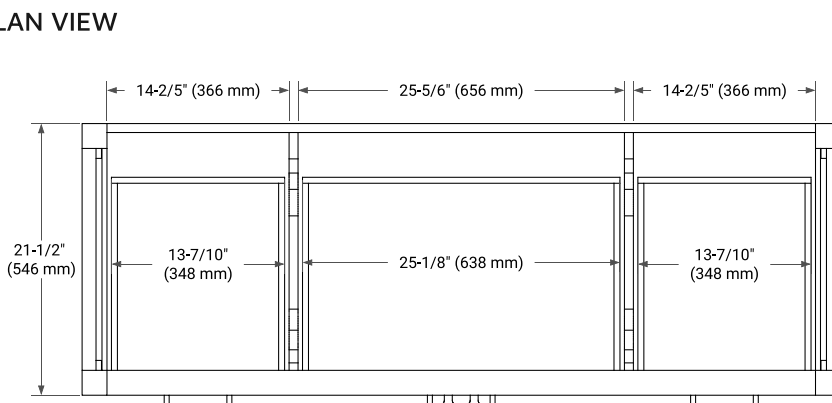

CAMBRIDGE 60" SINGLE SINK BASE CABINET

BASE CABINET DIMENSIONS

60" W x 21.5" D x 34.5" H

FEATURES

- Solid wood frame & plywood panels
- Dovetail drawers and joints
- Soft closing doors & drawers

HARDWARE FINISHES*

White Grey Midnight Blue Espresso Oak

FRONT VIEW

SIDE VIEW

PLAN VIEW

61" SINGLE RECTANGLE SINK COUNTERTOP WITH 1.5 IN. THICKNESS

ARIEL

OVERALL DIMENSIONS

61" W x 22" D x 1.5" H

COUNTERTOP PLAN VIEW

EDGE SIDE VIEW

THREE DIMENSIONAL COUNTERTOP VIEW