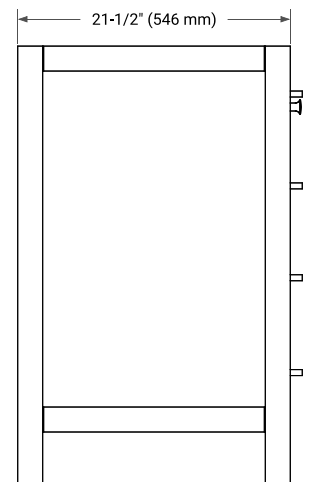

CAMBRIDGE 60" SINGLE SINK BASE CABINET

BASE CABINET DIMENSIONS

60" W x 21.5" D x 34.5" H

FEATURES

- Solid wood frame & plywood panels
- Dovetail drawers and joints
- Soft closing doors & drawers

HARDWARE FINISHES*

White Grey Midnight Blue Espresso Oak

FRONT VIEW

SIDE VIEW

PLAN VIEW

61" SINGLE RECTANGLE SINK COUNTERTOP WITH 1.5 IN. THICKNESS

ARIEL

OVERALL DIMENSIONS

61" W x 22" D x 1.5" H

COUNTERTOP PLAN VIEW

EDGE SIDE VIEW

THREE DIMENSIONAL COUNTERTOP VIEW