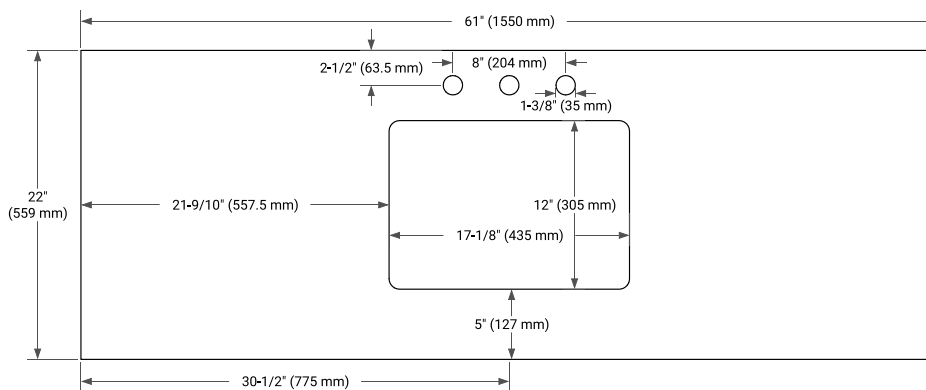

White Grey Midnight Blue Espresso Oak

FRONT VIEW

SIDE VIEW

PLAN VIEW

61" SINGLE RECTANGLE SINK COUNTERTOP WITH 1.5 IN. THICKNESS

ARIEL

OVERALL DIMENSIONS

61" W x 22" D x 1.5" H

COUNTERTOP OPTIONS

Carrara Marble

White Quartz

FEATURES

- Solid countertop with mitered edges & seams
- Undermount white rectangular sink
- Pre-drilled for 8" widespread faucet

INCLUDED

- Countertop
- Matching Backsplash
- Rectangle Sink

COUNTERTOP PLAN VIEW

EDGE SIDE VIEW

THREE DIMENSIONAL COUNTERTOP VIEW