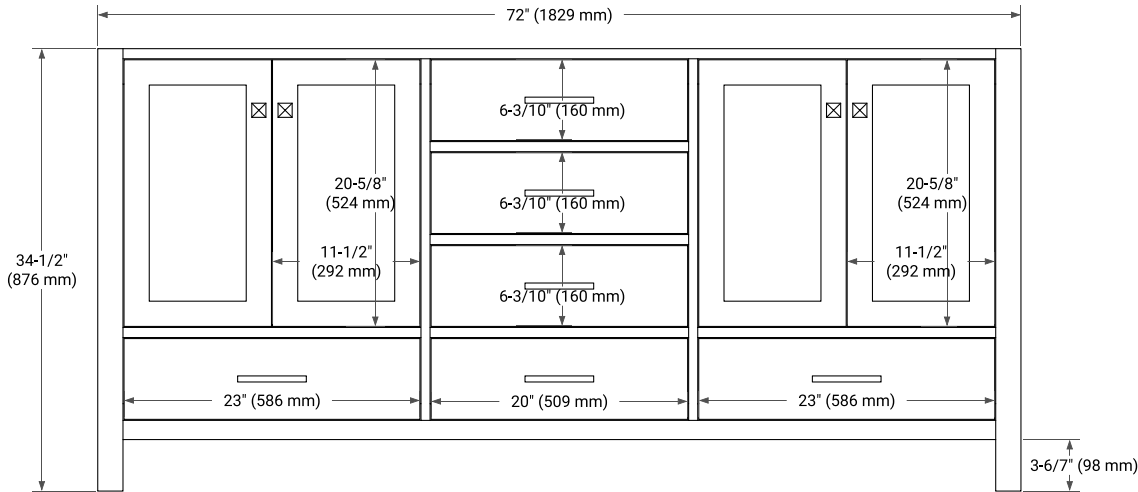

CAMBRIDGE 72" DOUBLE SINK BASE CABINET

ARIEL

BASE CABINET DIMENSIONS

72" W x 21.5" D x 34.5" H

FEATURES

- Solid wood frame & plywood panels
- Dovetail drawers and joints
- Soft closing doors & drawers

HARDWARE FINISHES*

White Grey Midnight Blue Espresso Oak

FRONT VIEW

SIDE VIEW

PLAN VIEW

72" DOUBLE OVAL SINK COUNTERTOP WITH 1.5 IN. THICKNESS

ARIEL

OVERALL DIMENSIONS

72.25" W x 22" D x 1.5" H

COUNTERTOP PLAN VIEW

EDGE SIDE VIEW

THREE DIMENSIONAL COUNTERTOP VIEW