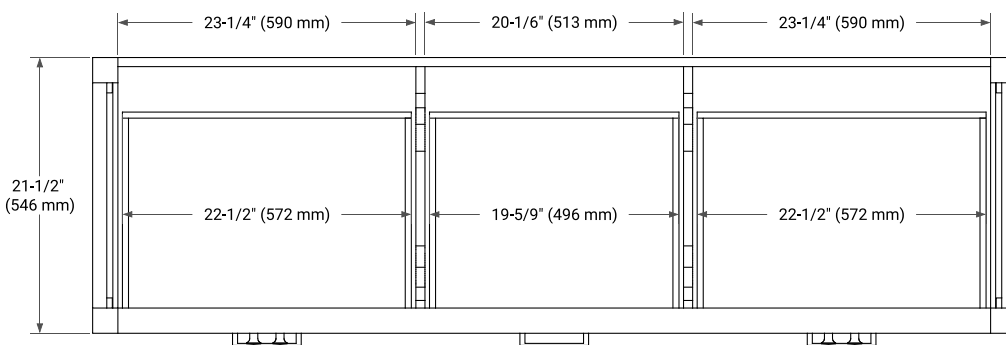

CAMBRIDGE 72" DOUBLE SINK BASE CABINET

ARIEL

BASE CABINET DIMENSIONS

72" W x 21.5" D x 34.5" H

FEATURES

- Solid wood frame & plywood panels
- Dovetail drawers and joints
- Soft closing doors & drawers

HARDWARE FINISHES*

White Grey Midnight Blue Espresso Oak

FRONT VIEW

SIDE VIEW

PLAN VIEW

72" DOUBLE OVAL SINK COUNTERTOP WITH 1.5 IN. THICKNESS

ARIEL

OVERALL DIMENSIONS

72.25" W x 22" D x 1.5" H

COUNTERTOP PLAN VIEW

EDGE SIDE VIEW

THREE DIMENSIONAL COUNTERTOP VIEW