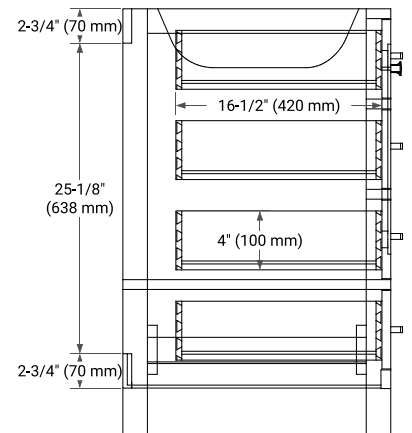

CAMBRIDGE 72" DOUBLE SINK BASE CABINET

ARIEL

BASE CABINET DIMENSIONS

72" W x 21.5" D x 34.5" H

FEATURES

- Solid wood frame & plywood panels
- Dovetail drawers and joints
- Soft closing doors & drawers

HARDWARE FINISHES*

White Grey Midnight Blue Espresso Oak

FRONT VIEW

SIDE VIEW

PLAN VIEW

72" DOUBLE OVAL SINK COUNTERTOP WITH 1.5 IN. THICKNESS

ARIEL

OVERALL DIMENSIONS

72.25" W x 22" D x 1.5" H

COUNTERTOP PLAN VIEW

EDGE SIDE VIEW

THREE DIMENSIONAL COUNTERTOP VIEW