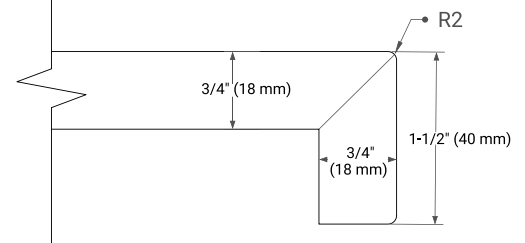

White Grey Midnight Blue Espresso Oak

FRONT VIEW

SIDE VIEW

PLAN VIEW

72" DOUBLE OVAL SINK COUNTERTOP WITH 1.5 IN. THICKNESS

ARIEL

OVERALL DIMENSIONS

72.25" W x 22" D x 1.5" H

COUNTERTOP OPTIONS

Carrara White Quartz

FEATURES

- Solid countertop with mitered edges & seams
- Undermount white oval sink
- Pre-drilled for 8" widespread faucet

INCLUDED

- Countertop
- Matching Backsplash
- Oval Sinks

COUNTERTOP PLAN VIEW

EDGE SIDE VIEW

THREE DIMENSIONAL COUNTERTOP VIEW