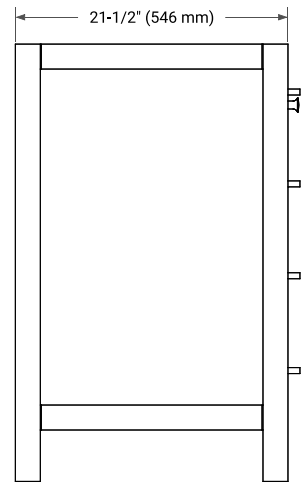

CAMBRIDGE 72" DOUBLE SINK BASE CABINET

ARIEL

BASE CABINET DIMENSIONS

72" W x 21.5" D x 34.5" H

FEATURES

- Solid wood frame & plywood panels
- Dovetail drawers and joints
- Soft closing doors & drawers

HARDWARE FINISHES*

White Grey Midnight Blue Espresso Oak

FRONT VIEW

SIDE VIEW

PLAN VIEW

72" DOUBLE OVAL SINK COUNTERTOP WITH 1.5 IN. THICKNESS

ARIEL

OVERALL DIMENSIONS

72.25" W x 22" D x 1.5" H

COUNTERTOP PLAN VIEW

EDGE SIDE VIEW

THREE DIMENSIONAL COUNTERTOP VIEW