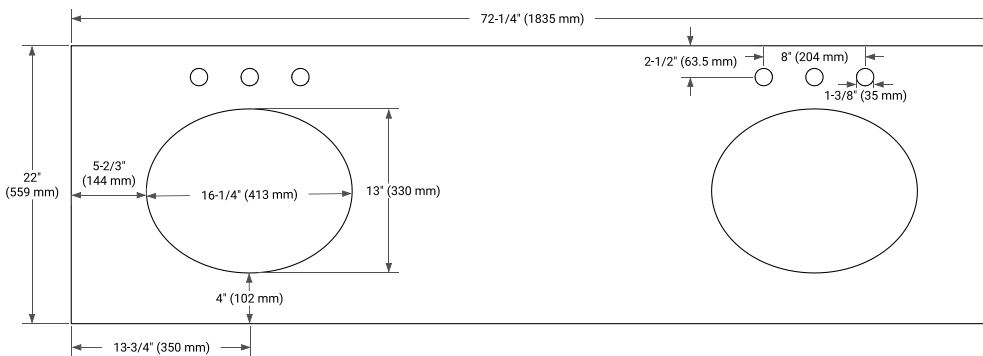

CAMBRIDGE 72" DOUBLE SINK BASE CABINET

ARIEL

BASE CABINET DIMENSIONS

72" W x 21.5" D x 34.5" H

FEATURES

- Solid wood frame & plywood panels
- Dovetail drawers and joints
- Soft closing doors & drawers

HARDWARE FINISHES*

White Grey Midnight Blue Espresso Oak

FRONT VIEW

SIDE VIEW

PLAN VIEW

72" DOUBLE OVAL SINK COUNTERTOP WITH 1.5 IN. THICKNESS

ARIEL

OVERALL DIMENSIONS

72.25" W x 22" D x 1.5" H

COUNTERTOP OPTIONS

Carrara White Quartz

FEATURES

- Solid countertop with mitered edges & seams
- Undermount white oval sink
- Pre-drilled for 8" widespread faucet

INCLUDED

- Countertop
- Matching Backsplash
- Oval Sinks

COUNTERTOP PLAN VIEW

EDGE SIDE VIEW

THREE DIMENSIONAL COUNTERTOP VIEW