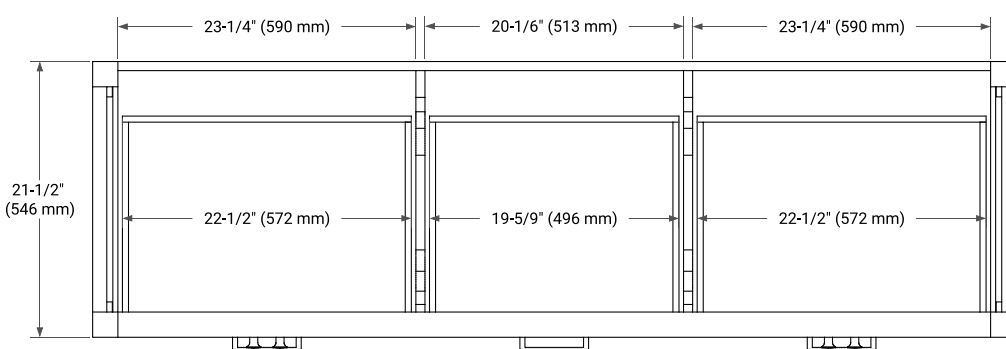

CAMBRIDGE 72" DOUBLE SINK BASE CABINET

ARIEL

BASE CABINET DIMENSIONS

72" W x 21.5" D x 34.5" H

FEATURES

- Solid wood frame & plywood panels
- Dovetail drawers and joints
- Soft closing doors & drawers

HARDWARE FINISHES*

White Grey Midnight Blue Espresso Oak

FRONT VIEW

SIDE VIEW

PLAN VIEW

72" DOUBLE RECTANGLE SINK COUNTERTOP WITH 1.5 IN. THICKNESS

ARIEL

OVERALL DIMENSIONS

72.25" W x 22" D x 1.5" H

COUNTERTOP PLAN VIEW

EDGE SIDE VIEW

THREE DIMENSIONAL COUNTERTOP VIEW