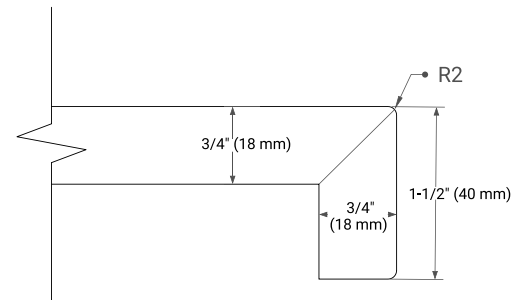

CAMBRIDGE 72" DOUBLE SINK BASE CABINET

ARIEL

BASE CABINET DIMENSIONS

72" W x 21.5" D x 34.5" H

FEATURES

- Solid wood frame & plywood panels
- Dovetail drawers and joints
- Soft closing doors & drawers

HARDWARE FINISHES*

White Grey Midnight Blue Espresso Oak

FRONT VIEW

SIDE VIEW

PLAN VIEW

72" DOUBLE RECTANGLE SINK COUNTERTOP WITH 1.5 IN. THICKNESS

ARIEL

OVERALL DIMENSIONS

72.25" W x 22" D x 1.5" H

COUNTERTOP OPTIONS

Carrara White Quartz

FEATURES

- Solid countertop with mitered edges & seams
- Undermount white rectangular sink
- Pre-drilled for 8" widespread faucet

INCLUDED

- Countertop
- Matching Backsplash
- Rectangle Sinks

COUNTERTOP PLAN VIEW

EDGE SIDE VIEW

THREE DIMENSIONAL COUNTERTOP VIEW