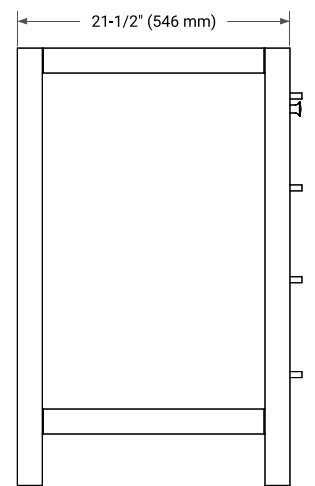

CAMBRIDGE 72" DOUBLE SINK BASE CABINET

ARIEL

BASE CABINET DIMENSIONS

72" W x 21.5" D x 34.5" H

FEATURES

- Solid wood frame & plywood panels
- Dovetail drawers and joints
- Soft closing doors & drawers

HARDWARE FINISHES*

White Grey Midnight Blue Espresso Oak

FRONT VIEW

SIDE VIEW

PLAN VIEW

72" DOUBLE RECTANGLE SINK COUNTERTOP WITH 1.5 IN. THICKNESS

ARIEL

OVERALL DIMENSIONS

72.25" W x 22" D x 1.5" H

COUNTERTOP PLAN VIEW

EDGE SIDE VIEW

THREE DIMENSIONAL COUNTERTOP VIEW