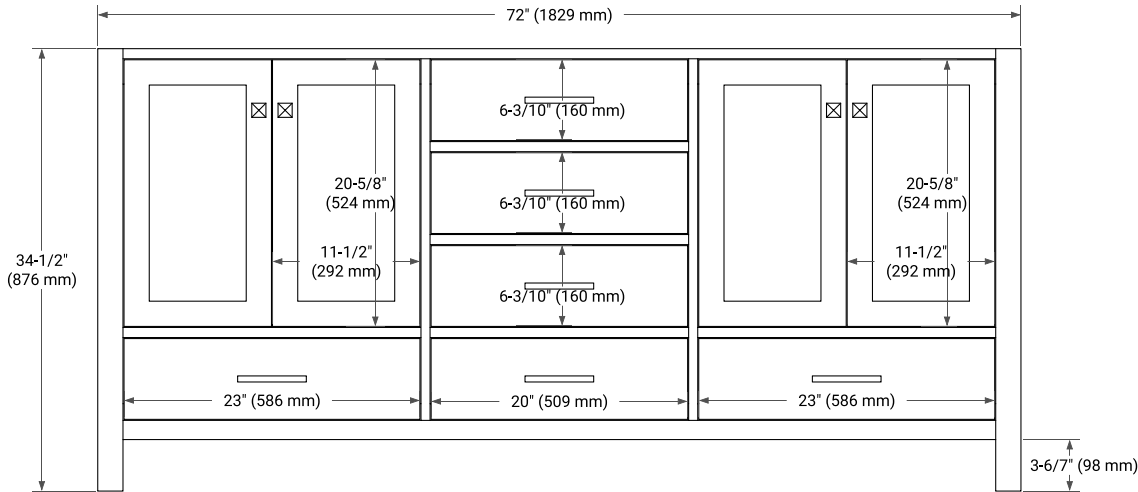

CAMBRIDGE 72" DOUBLE SINK BASE CABINET

ARIEL

BASE CABINET DIMENSIONS

72" W x 21.5" D x 34.5" H

FEATURES

- Solid wood frame & plywood panels
- Dovetail drawers and joints
- Soft closing doors & drawers

HARDWARE FINISHES*

White Grey Midnight Blue Espresso Oak

FRONT VIEW

SIDE VIEW

PLAN VIEW

72" DOUBLE RECTANGLE SINK COUNTERTOP WITH 1.5 IN. THICKNESS

ARIEL

OVERALL DIMENSIONS

72.25" W x 22" D x 1.5" H

COUNTERTOP OPTIONS

Carrara White Quartz

FEATURES

- Solid countertop with mitered edges & seams
- Undermount white rectangular sink
- Pre-drilled for 8" widespread faucet

INCLUDED

- Countertop
- Matching Backsplash
- Rectangle Sinks

COUNTERTOP PLAN VIEW

EDGE SIDE VIEW

THREE DIMENSIONAL COUNTERTOP VIEW