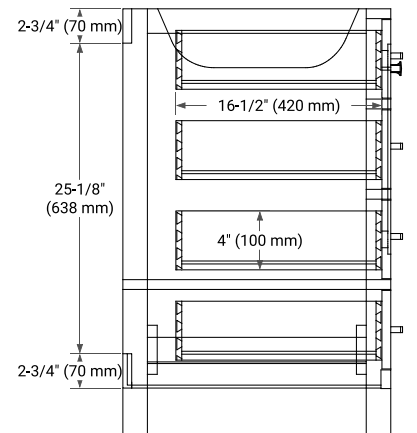

CAMBRIDGE 72" DOUBLE SINK BASE CABINET

ARIEL

BASE CABINET DIMENSIONS

72" W x 21.5" D x 34.5" H

FEATURES

- Solid wood frame & plywood panels
- Dovetail drawers and joints
- Soft closing doors & drawers

HARDWARE FINISHES*

White Grey Midnight Blue Espresso Oak

FRONT VIEW

SIDE VIEW

PLAN VIEW

72" DOUBLE RECTANGLE SINK COUNTERTOP WITH 1.5 IN. THICKNESS

ARIEL

OVERALL DIMENSIONS

72.25" W x 22" D x 1.5" H

COUNTERTOP OPTIONS

Carrara White Quartz

FEATURES

- Solid countertop with mitered edges & seams
- Undermount white rectangular sink
- Pre-drilled for 8" widespread faucet

INCLUDED

- Countertop
- Matching Backsplash
- Rectangle Sinks

COUNTERTOP PLAN VIEW

EDGE SIDE VIEW

THREE DIMENSIONAL COUNTERTOP VIEW