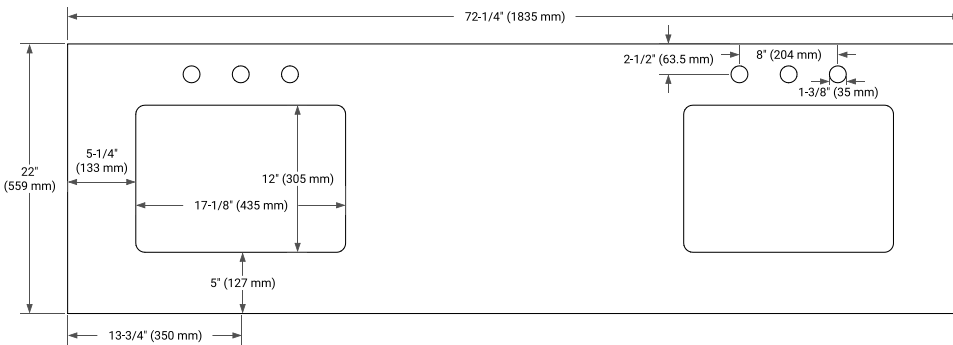

CAMBRIDGE 72" DOUBLE SINK BASE CABINET

ARIEL

BASE CABINET DIMENSIONS

72" W x 21.5" D x 34.5" H

FEATURES

- Solid wood frame & plywood panels
- Dovetail drawers and joints
- Soft closing doors & drawers

HARDWARE FINISHES*

White Grey Midnight Blue Espresso Oak

FRONT VIEW

SIDE VIEW

PLAN VIEW

72" DOUBLE RECTANGLE SINK COUNTERTOP WITH 1.5 IN. THICKNESS

ARIEL

OVERALL DIMENSIONS

72.25" W x 22" D x 1.5" H

COUNTERTOP OPTIONS

Carrara White Quartz

FEATURES

- Solid countertop with mitered edges & seams
- Undermount white rectangular sink
- Pre-drilled for 8" widespread faucet

INCLUDED

- Countertop
- Matching Backsplash
- Rectangle Sinks

COUNTERTOP PLAN VIEW

EDGE SIDE VIEW

THREE DIMENSIONAL COUNTERTOP VIEW