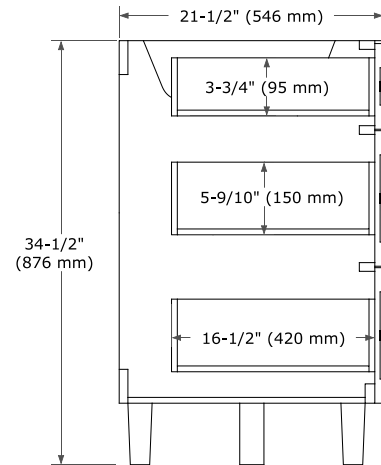

MONROE 42" SINGLE SINK BASE CABINET

BASE CABINET DIMENSIONS

42" W x 21.5" D x 34.5" H

FEATURES

- Solid wood frame and Plywood
- Soft-close system
- Dovetail construction
- Ample storage

HARDWARE FINISHES*

Brushed Nickel Matte Black

PLAN VIEW