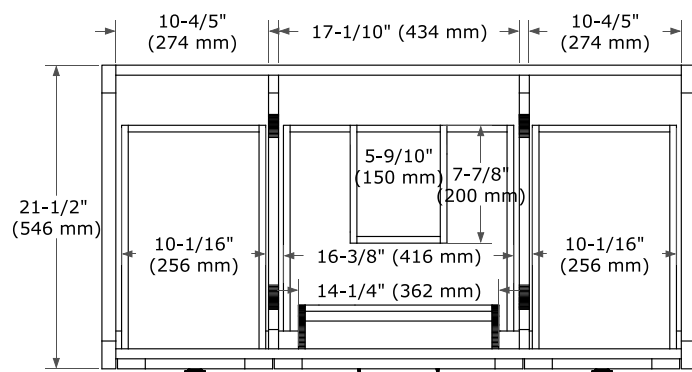

MONROE 42" SINGLE SINK BASE CABINET

ARIEL

BASE CABINET DIMENSIONS

42" W x 21.5" D x 34.5" H

FEATURES

- Solid wood frame and Plywood
- Soft-close system
- Dovetail construction
- Ample storage

HARDWARE FINISHES*

FRONT VIEW

SIDE VIEW

PLAN VIEW

OVERALL DIMENSIONS

42.25" W x 22" D x 1.5" H

COUNTERTOP OPTIONS

Carrara White Quartz

FEATURES

- Solid countertop with mitered edges & seams
- Undermount white oval sink
- Pre-drilled for 8" widespread faucet

INCLUDED

- Countertop
- Matching Backsplash
- Oval Sink

COUNTERTOP PLAN VIEW

EDGE SIDE VIEW

THREE DIMENSIONAL COUNTERTOP VIEW