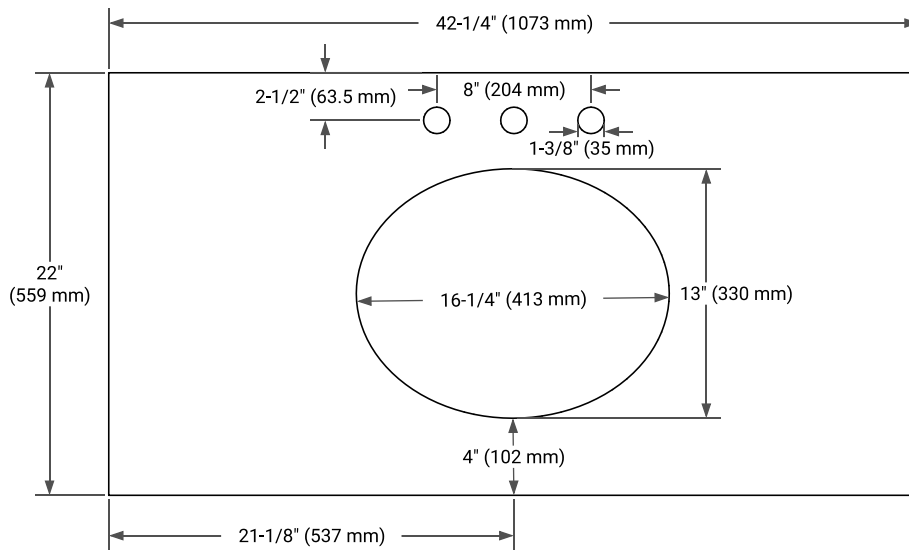

MONROE 42" SINGLE SINK BASE CABINET

ARIEL

BASE CABINET DIMENSIONS

42" W x 21.5" D x 34.5" H

FEATURES

- Solid wood frame and Plywood
- Soft-close system
- Dovetail construction
- Ample storage

HARDWARE FINISHES*

FRONT VIEW

SIDE VIEW

PLAN VIEW

OVERALL DIMENSIONS

42.25" W x 22" D x 1.5" H

COUNTERTOP OPTIONS

Carrara White Quartz

FEATURES

- Solid countertop with mitered edges & seams
- Undermount white oval sink
- Pre-drilled for 8" widespread faucet

INCLUDED

- Countertop
- Matching Backsplash
- Oval Sink

COUNTERTOP PLAN VIEW

EDGE SIDE VIEW

THREE DIMENSIONAL COUNTERTOP VIEW