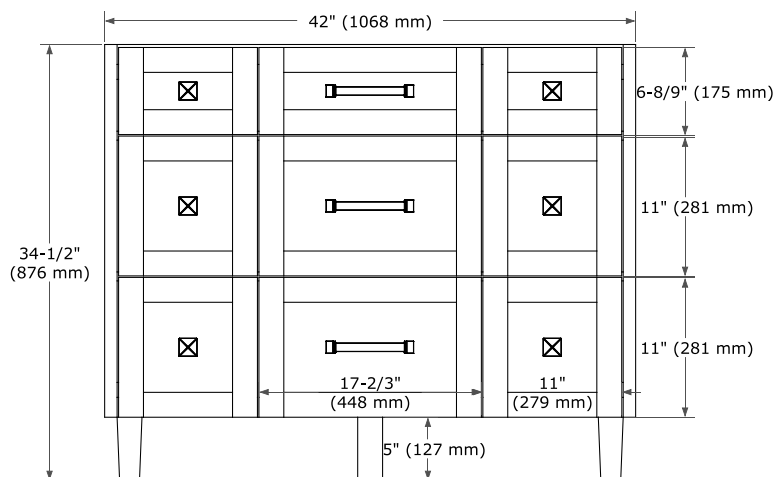

MONROE 42" SINGLE SINK BASE CABINET

ARIEL

BASE CABINET DIMENSIONS

42" W x 21.5" D x 34.5" H

FEATURES

- Solid wood frame and Plywood
- Soft-close system
- Dovetail construction
- Ample storage

HARDWARE FINISHES*

FRONT VIEW

SIDE VIEW

PLAN VIEW

OVERALL DIMENSIONS

42.25" W x 22" D x 1.5" H

COUNTERTOP OPTIONS

Carrara White Quartz

FEATURES

- Solid countertop with mitered edges & seams
- Undermount white oval sink
- Pre-drilled for 8" widespread faucet

INCLUDED

- Countertop
- Matching Backsplash
- Oval Sink

COUNTERTOP PLAN VIEW

EDGE SIDE VIEW

THREE DIMENSIONAL COUNTERTOP VIEW