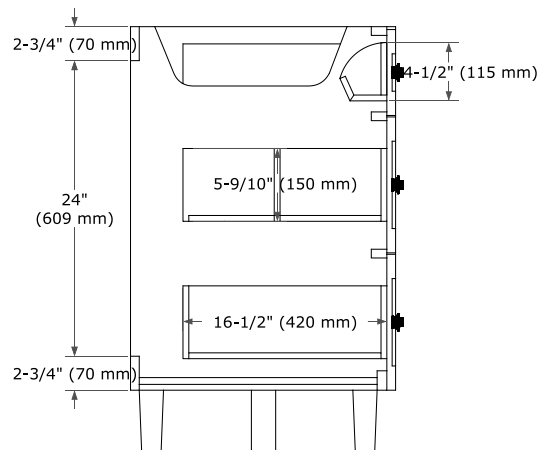

MONROE 42" SINGLE SINK BASE CABINET

ARIEL

BASE CABINET DIMENSIONS

42" W x 21.5" D x 34.5" H

FEATURES

- Solid wood frame and Plywood
- Soft-close system
- Dovetail construction
- Ample storage

HARDWARE FINISHES*

FRONT VIEW

SIDE VIEW

PLAN VIEW

OVERALL DIMENSIONS

42.25" W x 22" D x 1.5" H

COUNTERTOP OPTIONS

Carrara White Quartz

FEATURES

- Solid countertop with mitered edges & seams
- Undermount white oval sink
- Pre-drilled for 8" widespread faucet

INCLUDED

- Countertop
- Matching Backsplash
- Oval Sink

COUNTERTOP PLAN VIEW

EDGE SIDE VIEW

THREE DIMENSIONAL COUNTERTOP VIEW