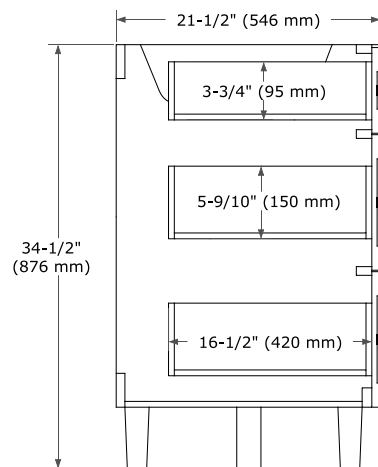

MONROE 42" SINGLE SINK BASE CABINET

ARIEL

BASE CABINET DIMENSIONS

42" W x 21.5" D x 34.5" H

FEATURES

- Solid wood frame and Plywood
- Soft-close system
- Dovetail construction
- Ample storage

HARDWARE FINISHES*

FRONT VIEW

SIDE VIEW

PLAN VIEW

OVERALL DIMENSIONS

42.25" W x 22" D x 1.5" H

COUNTERTOP OPTIONS

Carrara White Quartz

FEATURES

- Solid countertop with mitered edges & seams
- Undermount white oval sink
- Pre-drilled for 8" widespread faucet

INCLUDED

- Countertop
- Matching Backsplash
- Oval Sink

COUNTERTOP PLAN VIEW

EDGE SIDE VIEW

THREE DIMENSIONAL COUNTERTOP VIEW