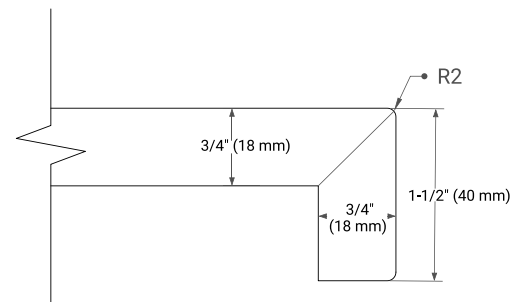

MONROE 42" SINGLE SINK BASE CABINET

ARIEL

BASE CABINET DIMENSIONS

42" W x 21.5" D x 34.5" H

FEATURES

- Solid wood frame and Plywood
- Soft-close system
- Dovetail construction
- Ample storage

HARDWARE FINISHES*

FRONT VIEW

SIDE VIEW

PLAN VIEW

OVERALL DIMENSIONS

42.25" W x 22" D x 1.5" H

COUNTERTOP OPTIONS

Carrara White Quartz

FEATURES

- Solid countertop with mitered edges & seams
- Undermount white oval sink
- Pre-drilled for 8" widespread faucet

INCLUDED

- Countertop
- Matching Backsplash
- Oval Sink

COUNTERTOP PLAN VIEW

EDGE SIDE VIEW

THREE DIMENSIONAL COUNTERTOP VIEW