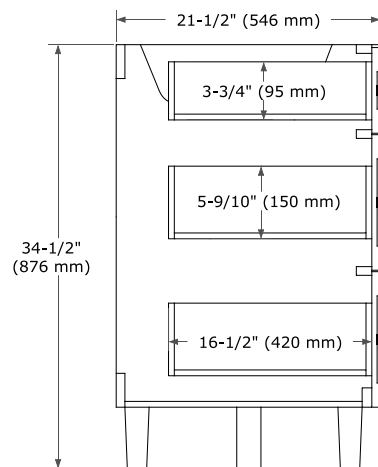

MONROE 42" SINGLE SINK BASE CABINET

ARIEL

BASE CABINET DIMENSIONS

42" W x 21.5" D x 34.5" H

FEATURES

- Solid wood frame and Plywood
- Soft-close system
- Dovetail construction
- Ample storage

HARDWARE FINISHES*

FRONT VIEW

SIDE VIEW

PLAN VIEW

42" SINGLE RECTANGLE SINK COUNTERTOP WITH 1.5 IN. THICKNESS

ARIEL

OVERALL DIMENSIONS

42.25" W x 22" D x 1.5" H

COUNTERTOP OPTIONS

COUNTERTOP PLAN VIEW

EDGE SIDE VIEW

THREE DIMENSIONAL COUNTERTOP VIEW