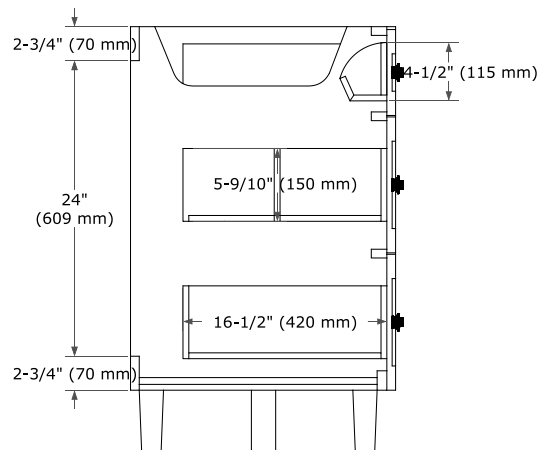

MONROE 42" SINGLE SINK BASE CABINET

ARIEL

BASE CABINET DIMENSIONS

42" W x 21.5" D x 34.5" H

FEATURES

- Solid wood frame and Plywood
- Soft-close system
- Dovetail construction
- Ample storage

HARDWARE FINISHES*

FRONT VIEW

SIDE VIEW

PLAN VIEW

42" SINGLE RECTANGLE SINK COUNTERTOP WITH 1.5 IN. THICKNESS

ARIEL

OVERALL DIMENSIONS

42.25" W x 22" D x 1.5" H

COUNTERTOP OPTIONS

COUNTERTOP PLAN VIEW

EDGE SIDE VIEW

THREE DIMENSIONAL COUNTERTOP VIEW