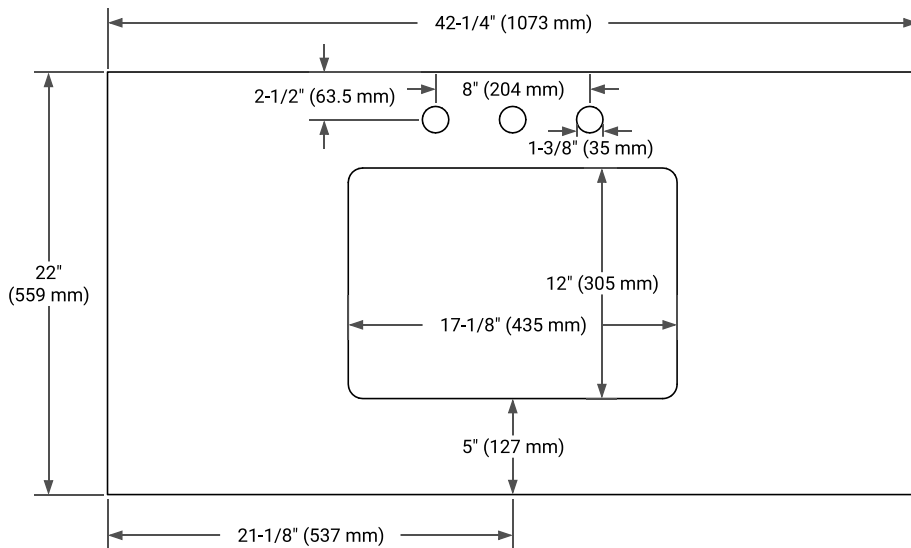

MONROE 42" SINGLE SINK BASE CABINET

ARIEL

BASE CABINET DIMENSIONS

42" W x 21.5" D x 34.5" H

FEATURES

- Solid wood frame and Plywood
- Soft-close system
- Dovetail construction
- Ample storage

HARDWARE FINISHES*

FRONT VIEW

SIDE VIEW

PLAN VIEW

42" SINGLE RECTANGLE SINK COUNTERTOP WITH 1.5 IN. THICKNESS

ARIEL

OVERALL DIMENSIONS

42.25" W x 22" D x 1.5" H

COUNTERTOP OPTIONS

Carrara White Quartz

FEATURES

- Solid countertop with mitered edges & seams
- Undermount white rectangular sink
- Pre-drilled for 8" widespread faucet

INCLUDED

- Countertop
- Matching Backsplash
- Rectangle Sink

COUNTERTOP PLAN VIEW

EDGE SIDE VIEW

THREE DIMENSIONAL COUNTERTOP VIEW