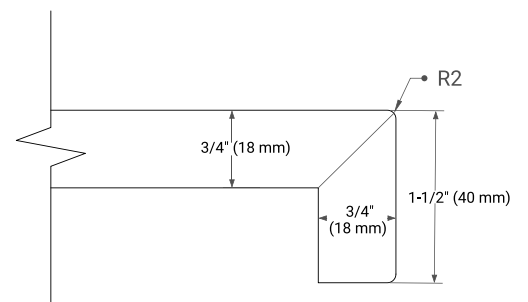

MONROE 42" SINGLE SINK BASE CABINET

ARIEL

BASE CABINET DIMENSIONS

42" W x 21.5" D x 34.5" H

FEATURES

- Solid wood frame and Plywood
- Soft-close system
- Dovetail construction
- Ample storage

HARDWARE FINISHES*

FRONT VIEW

SIDE VIEW

PLAN VIEW

42" SINGLE RECTANGLE SINK COUNTERTOP WITH 1.5 IN. THICKNESS

ARIEL

OVERALL DIMENSIONS

42.25" W x 22" D x 1.5" H

COUNTERTOP OPTIONS

Carrara White Quartz

FEATURES

- Solid countertop with mitered edges & seams
- Undermount white rectangular sink
- Pre-drilled for 8" widespread faucet

INCLUDED

- Countertop
- Matching Backsplash
- Rectangle Sink

COUNTERTOP PLAN VIEW

EDGE SIDE VIEW

THREE DIMENSIONAL COUNTERTOP VIEW