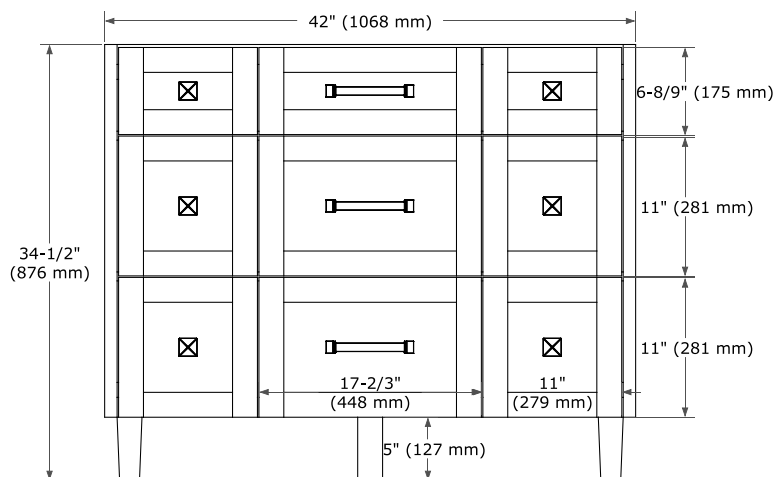

MONROE 42" SINGLE SINK BASE CABINET

ARIEL

BASE CABINET DIMENSIONS

42" W x 21.5" D x 34.5" H

FEATURES

- Solid wood frame and Plywood
- Soft-close system
- Dovetail construction
- Ample storage

HARDWARE FINISHES*

FRONT VIEW

SIDE VIEW

PLAN VIEW

42" SINGLE RECTANGLE SINK COUNTERTOP WITH 1.5 IN. THICKNESS

ARIEL

OVERALL DIMENSIONS

42.25" W x 22" D x 1.5" H

COUNTERTOP OPTIONS

Carrara White Quartz

FEATURES

- Solid countertop with mitered edges & seams
- Undermount white rectangular sink
- Pre-drilled for 8" widespread faucet

INCLUDED

- Countertop
- Matching Backsplash
- Rectangle Sink

COUNTERTOP PLAN VIEW

EDGE SIDE VIEW

THREE DIMENSIONAL COUNTERTOP VIEW