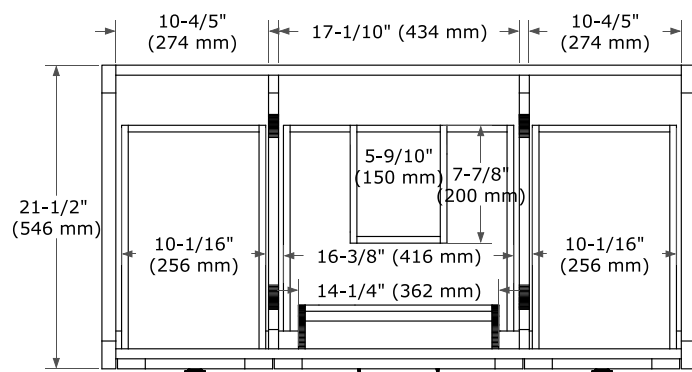

MONROE 42" SINGLE SINK BASE CABINET

ARIEL

BASE CABINET DIMENSIONS

42" W x 21.5" D x 34.5" H

FEATURES

- Solid wood frame and Plywood
- Soft-close system
- Dovetail construction
- Ample storage

HARDWARE FINISHES*

FRONT VIEW

SIDE VIEW

PLAN VIEW

42" SINGLE RECTANGLE SINK COUNTERTOP WITH 1.5 IN. THICKNESS

ARIEL

OVERALL DIMENSIONS

42.25" W x 22" D x 1.5" H

COUNTERTOP OPTIONS

COUNTERTOP PLAN VIEW

EDGE SIDE VIEW

THREE DIMENSIONAL COUNTERTOP VIEW