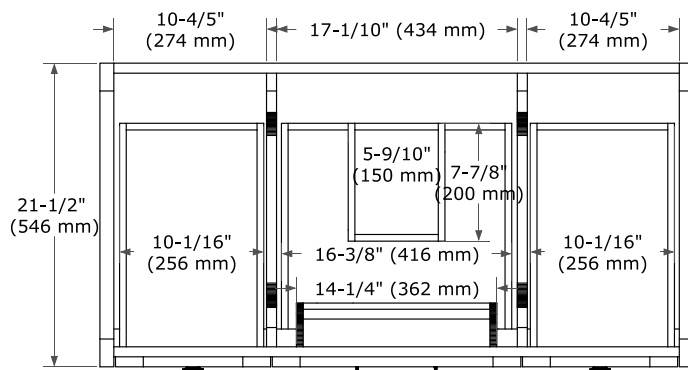

MONROE 42" SINGLE SINK BASE CABINET

BASE CABINET DIMENSIONS

42" W x 21.5" D x 34.5" H

FEATURES

- Solid wood frame and Plywood
- Soft-close system
- Dovetail construction
- Ample storage

HARDWARE FINISHES*

Brushed Nickel Matte Black

PLAN VIEW

OVERALL DIMENSIONS

43" W x 22" D x 1.5" H

COUNTERTOP OPTIONS

Carrara Marble

White Quartz

FEATURES

- Solid countertop with mitered edges & seams
- Undermount white oval sink
- Pre-drilled for 8" widespread faucet

INCLUDED

- Countertop
- Matching Backsplash
- Oval Sink

COUNTERTOP PLAN VIEW

EDGE SIDE VIEW

THREE DIMENSIONAL COUNTERTOP VIEW