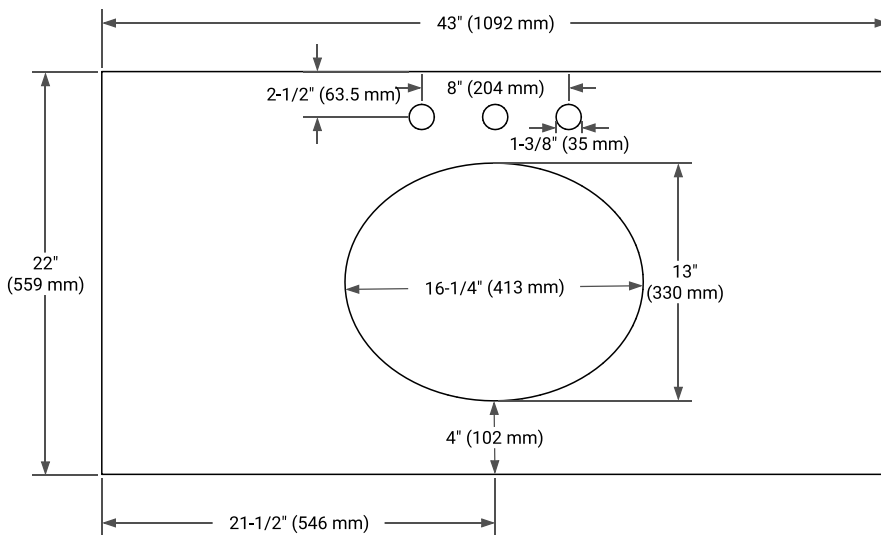

MONROE 42" SINGLE SINK BASE CABINET

BASE CABINET DIMENSIONS

42" W x 21.5" D x 34.5" H

FEATURES

- Solid wood frame and Plywood
- Soft-close system
- Dovetail construction
- Ample storage

HARDWARE FINISHES*

Brushed Nickel Matte Black

PLAN VIEW

OVERALL DIMENSIONS

43" W x 22" D x 1.5" H

COUNTERTOP OPTIONS

Carrara Marble

White Quartz

FEATURES

- Solid countertop with mitered edges & seams
- Undermount white oval sink
- Pre-drilled for 8" widespread faucet

INCLUDED

- Countertop
- Matching Backsplash
- Oval Sink

COUNTERTOP PLAN VIEW

EDGE SIDE VIEW

THREE DIMENSIONAL COUNTERTOP VIEW