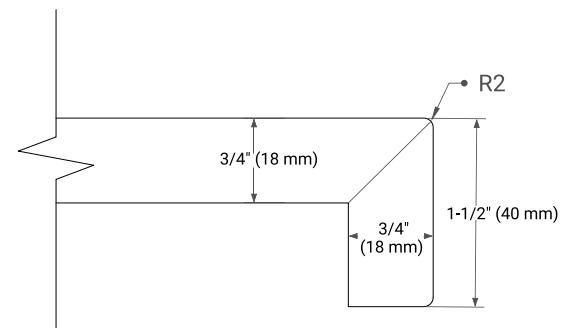

MONROE 42" SINGLE SINK BASE CABINET

BASE CABINET DIMENSIONS

42" W x 21.5" D x 34.5" H

FEATURES

- Solid wood frame and Plywood
- Soft-close system
- Dovetail construction
- Ample storage

HARDWARE FINISHES*

Brushed Nickel Matte Black

PLAN VIEW

OVERALL DIMENSIONS

43" W x 22" D x 1.5" H

COUNTERTOP OPTIONS

Carrara Marble

White Quartz

FEATURES

- Solid countertop with mitered edges & seams
- Undermount white oval sink
- Pre-drilled for 8" widespread faucet

INCLUDED

- Countertop
- Matching Backsplash
- Oval Sink

COUNTERTOP PLAN VIEW

EDGE SIDE VIEW

THREE DIMENSIONAL COUNTERTOP VIEW