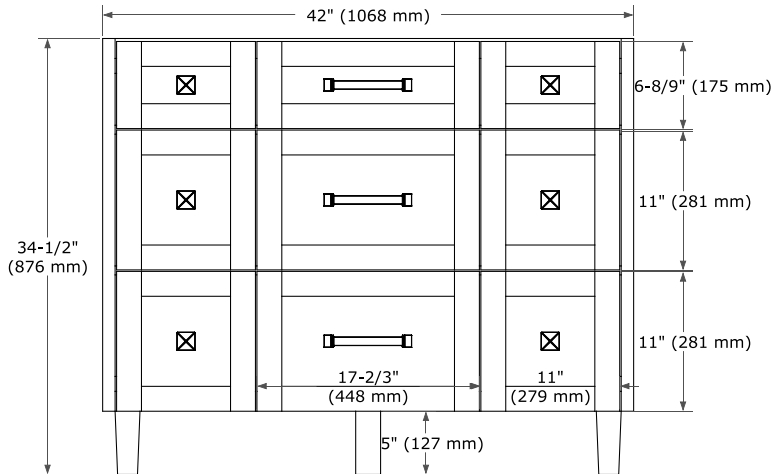

AVAILABLE COLORS

White   Grey   Midnight Blue   Oak

FRONT VIEW