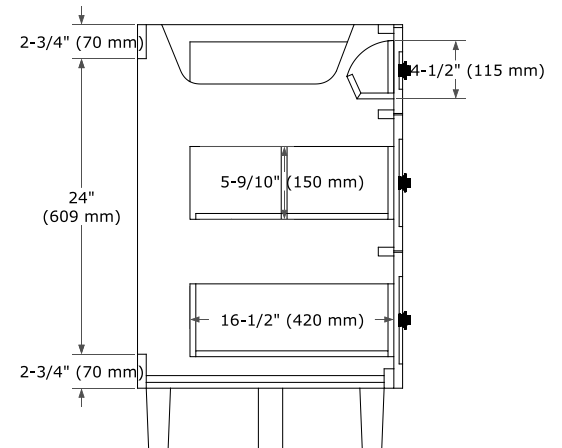

MONROE 42" SINGLE SINK BASE CABINET

BASE CABINET DIMENSIONS

42" W x 21.5" D x 34.5" H

FEATURES

- Solid wood frame and Plywood
- Soft-close system
- Dovetail construction
- Ample storage

HARDWARE FINISHES*

Brushed Nickel Matte Black

PLAN VIEW

OVERALL DIMENSIONS

43" W x 22" D x 1.5" H

COUNTERTOP OPTIONS

Carrara Marble

White Quartz

FEATURES

- Solid countertop with mitered edges & seams
- Undermount white oval sink
- Pre-drilled for 8" widespread faucet

INCLUDED

- Countertop
- Matching Backsplash
- Oval Sink

COUNTERTOP PLAN VIEW

EDGE SIDE VIEW

THREE DIMENSIONAL COUNTERTOP VIEW