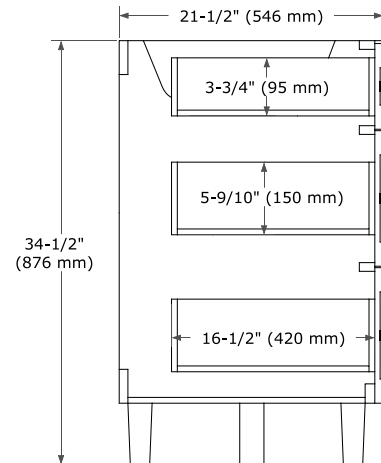

MONROE 42" SINGLE SINK BASE CABINET

BASE CABINET DIMENSIONS

42" W x 21.5" D x 34.5" H

FEATURES

- Solid wood frame and Plywood
- Soft-close system
- Dovetail construction
- Ample storage

HARDWARE FINISHES*

Brushed Nickel Matte Black

PLAN VIEW

OVERALL DIMENSIONS

43" W x 22" D x 1.5" H

COUNTERTOP OPTIONS

Carrara Marble

White Quartz

FEATURES

- Solid countertop with mitered edges & seams
- Undermount white oval sink
- Pre-drilled for 8" widespread faucet

INCLUDED

- Countertop
- Matching Backsplash
- Oval Sink

COUNTERTOP PLAN VIEW

EDGE SIDE VIEW

THREE DIMENSIONAL COUNTERTOP VIEW