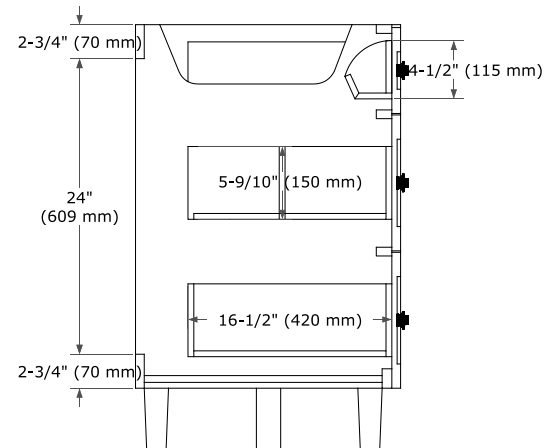

MONROE 42" SINGLE SINK BASE CABINET

BASE CABINET DIMENSIONS

42" W x 21.5" D x 34.5" H

FEATURES

- Solid wood frame and Plywood
- Soft-close system
- Dovetail construction
- Ample storage

HARDWARE FINISHES*

Brushed Nickel Matte Black

PLAN VIEW

43" SINGLE RECTANGLE SINK COUNTERTOP WITH 1.5 IN. THICKNESS

ARIEL

OVERALL DIMENSIONS

43" W x 22" D x 1.5" H

COUNTERTOP OPTIONS

Carrara Marble

White Quartz

FEATURES

- Solid countertop with mitered edges & seams
- Undermount white rectangular sink
- Pre-drilled for 8" widespread faucet

INCLUDED

- Countertop
- Matching Backsplash
- Rectangle Sink

COUNTERTOP PLAN VIEW

EDGE SIDE VIEW

THREE DIMENSIONAL COUNTERTOP VIEW