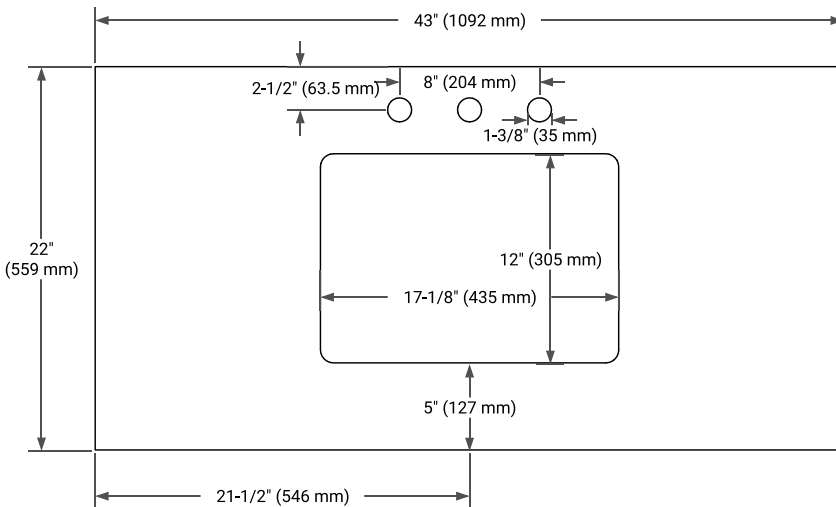

MONROE 42" SINGLE SINK BASE CABINET

BASE CABINET DIMENSIONS

42" W x 21.5" D x 34.5" H

FEATURES

- Solid wood frame and Plywood
- Soft-close system
- Dovetail construction
- Ample storage

HARDWARE FINISHES*

Brushed Nickel Matte Black

PLAN VIEW

43" SINGLE RECTANGLE SINK COUNTERTOP WITH 1.5 IN. THICKNESS

ARIEL

OVERALL DIMENSIONS

43" W x 22" D x 1.5" H

COUNTERTOP OPTIONS

Carrara Marble

White Quartz

FEATURES

- Solid countertop with mitered edges & seams
- Undermount white rectangular sink
- Pre-drilled for 8" widespread faucet

INCLUDED

- Countertop
- Matching Backsplash
- Rectangle Sink

COUNTERTOP PLAN VIEW

EDGE SIDE VIEW

THREE DIMENSIONAL COUNTERTOP VIEW