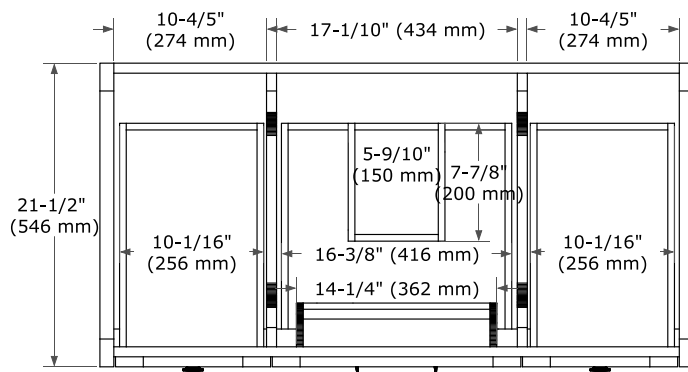

MONROE 42" SINGLE SINK BASE CABINET

BASE CABINET DIMENSIONS

42" W x 21.5" D x 34.5" H

FEATURES

- Solid wood frame and Plywood
- Soft-close system
- Dovetail construction
- Ample storage

HARDWARE FINISHES*

Brushed Nickel Matte Black

PLAN VIEW

43" SINGLE RECTANGLE SINK COUNTERTOP WITH 1.5 IN. THICKNESS

ARIEL

OVERALL DIMENSIONS

43" W x 22" D x 1.5" H

COUNTERTOP OPTIONS

Carrara Marble

White Quartz

FEATURES

- Solid countertop with mitered edges & seams
- Undermount white rectangular sink
- Pre-drilled for 8" widespread faucet

INCLUDED

- Countertop
- Matching Backsplash
- Rectangle Sink

COUNTERTOP PLAN VIEW

EDGE SIDE VIEW

THREE DIMENSIONAL COUNTERTOP VIEW