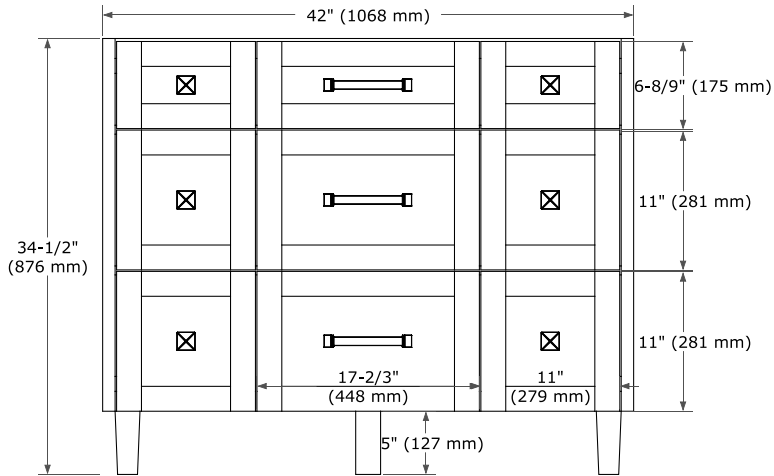

AVAILABLE COLORS

White   Grey   Midnight Blue   Oak

FRONT VIEW