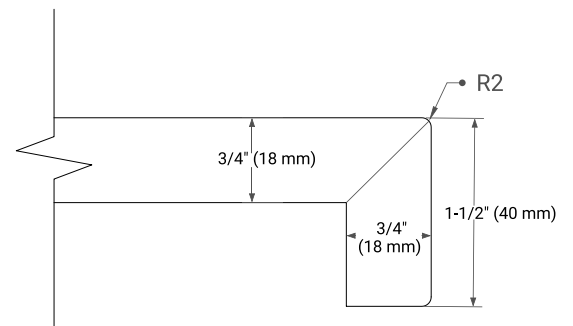

PLAN VIEW

43" SINGLE RECTANGLE SINK COUNTERTOP WITH 1.5 IN. THICKNESS

ARIEL

OVERALL DIMENSIONS

43" W x 22" D x 1.5" H

COUNTERTOP OPTIONS

Carrara Marble

White Quartz

FEATURES

- Solid countertop with mitered edges & seams
- Undermount white rectangular sink
- Pre-drilled for 8" widespread faucet

INCLUDED

- Countertop
- Matching Backsplash
- Rectangle Sink

COUNTERTOP PLAN VIEW

EDGE SIDE VIEW

THREE DIMENSIONAL COUNTERTOP VIEW