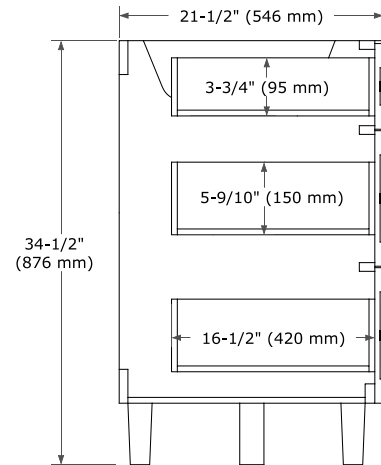

MONROE 42" SINGLE SINK BASE CABINET

BASE CABINET DIMENSIONS

42" W x 21.5" D x 34.5" H

FEATURES

- Solid wood frame and Plywood
- Soft-close system
- Dovetail construction
- Ample storage

HARDWARE FINISHES*

Brushed Nickel Matte Black

PLAN VIEW

43" SINGLE RECTANGLE SINK COUNTERTOP WITH 1.5 IN. THICKNESS

ARIEL

OVERALL DIMENSIONS

43" W x 22" D x 1.5" H

COUNTERTOP OPTIONS

Carrara Marble

White Quartz

FEATURES

- Solid countertop with mitered edges & seams
- Undermount white rectangular sink
- Pre-drilled for 8" widespread faucet

INCLUDED

- Countertop
- Matching Backsplash
- Rectangle Sink

COUNTERTOP PLAN VIEW

EDGE SIDE VIEW

THREE DIMENSIONAL COUNTERTOP VIEW