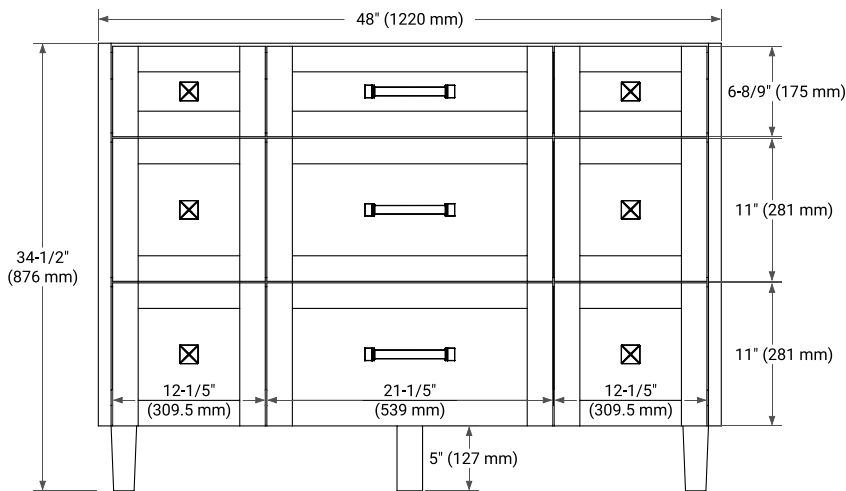

MONROE 48" SINGLE SINK BASE CABINET

ARIEL

BASE CABINET DIMENSIONS

48" W x 21.5" D x 34.5" H

FEATURES

- Solid wood frame and Plywood
- Soft-close system
- Dovetail construction
- Ample storage

HARDWARE FINISHES*

Brushed Nickel   Matte Black

Hardware comes preinstalled with the illustrated option. Other finishes are available on our online store if you prefer a different one.

AVAILABLE COLORS

White   Grey   Midnight Blue   Oak

FRONT VIEW

SIDE VIEW

PLAN VIEW