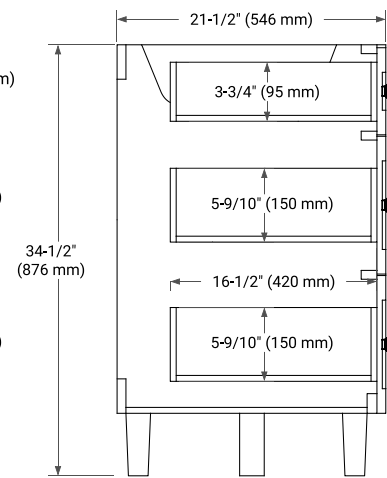

## BASE CABINET DIMENSIONS

48" W x 21.5" D x 34.5" H

## FRONT VIEW

## SIDE VIEW

## PLAN VIEW