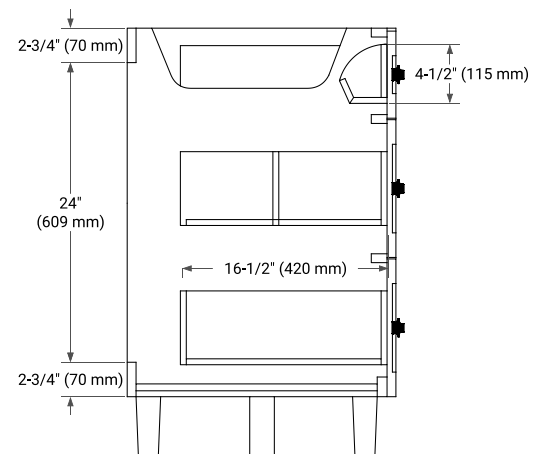

MONROE 48" SINGLE SINK BASE CABINET

ARIEL

BASE CABINET DIMENSIONS

48" W x 21.5" D x 34.5" H

FEATURES

- Solid wood frame and Plywood
- Soft-close system
- Dovetail construction
- Ample storage

HARDWARE FINISHES*

Brushed Nickel   Matte Black

Hardware comes preinstalled with the illustrated option. Other finishes are available on our online store if you prefer a different one.

AVAILABLE COLORS

White   Grey   Midnight Blue   Oak

FRONT VIEW

SIDE VIEW

PLAN VIEW