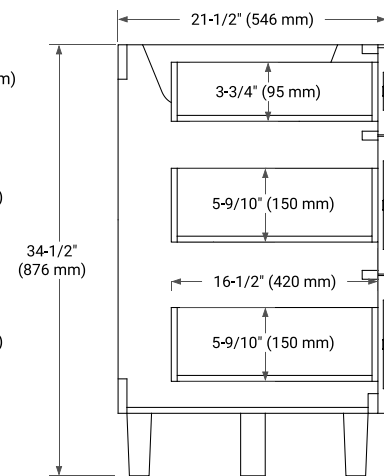

## BASE CABINET DIMENSIONS

48" W x 21.5" D x 34.5" H

## FRONT VIEW

## SIDE VIEW

## OVERALL DIMENSIONS

48.25" W x 22" D x 1.5" H