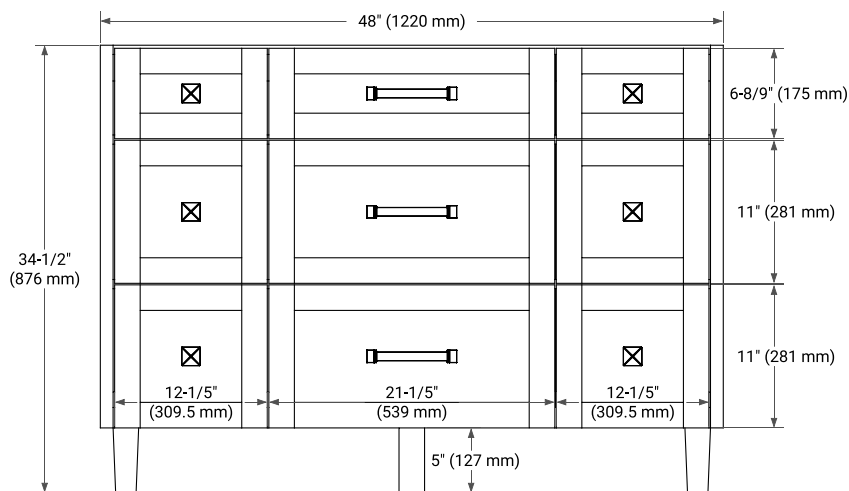

MONROE 48" SINGLE SINK BASE CABINET

ARIEL

BASE CABINET DIMENSIONS

48" W x 21.5" D x 34.5" H

FEATURES

- Solid wood frame and Plywood
- Soft-close system
- Dovetail construction
- Ample storage

HARDWARE FINISHES*

Brushed Nickel   Matte Black

Hardware comes preinstalled with the illustrated option. Other finishes are available on our online store if you prefer a different one.

AVAILABLE COLORS

White   Grey   Midnight Blue   Oak

FRONT VIEW

SIDE VIEW

PLAN VIEW