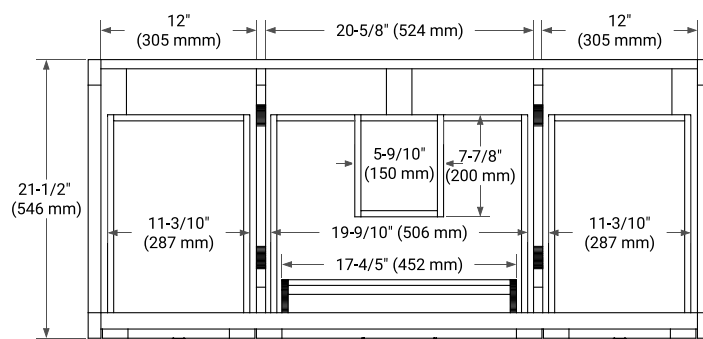

MONROE 48" SINGLE SINK BASE CABINET

ARIEL

BASE CABINET DIMENSIONS

48" W x 21.5" D x 34.5" H

FEATURES

- Solid wood frame and Plywood
- Soft-close system
- Dovetail construction
- Ample storage

HARDWARE FINISHES*

Brushed Nickel   Matte Black

Hardware comes preinstalled with the illustrated option. Other finishes are available on our online store if you prefer a different one.

AVAILABLE COLORS

White   Grey   Midnight Blue   Oak

FRONT VIEW

SIDE VIEW

PLAN VIEW