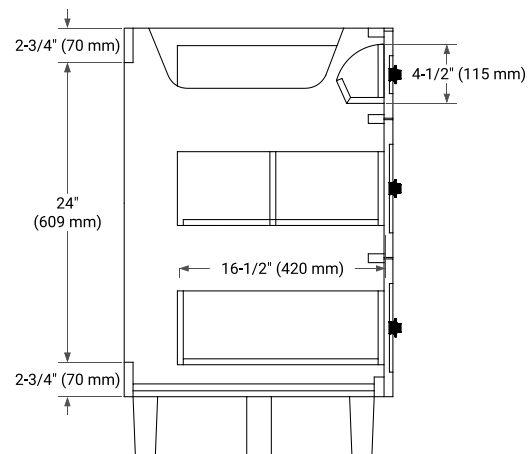

MONROE 48" SINGLE SINK BASE CABINET

ARIEL

BASE CABINET DIMENSIONS

48" W x 21.5" D x 34.5" H

FEATURES

- Solid wood frame and Plywood
- Soft-close system
- Dovetail construction
- Ample storage

HARDWARE FINISHES*

FRONT VIEW

SIDE VIEW

PLAN VIEW

48" SINGLE RECTANGLE SINK COUNTERTOP WITH 1.5 IN. THICKNESS

ARIEL

OVERALL DIMENSIONS

48.25" W x 22" D x 1.5" H

COUNTERTOP OPTIONS

COUNTERTOP PLAN VIEW

EDGE SIDE VIEW

THREE DIMENSIONAL COUNTERTOP VIEW