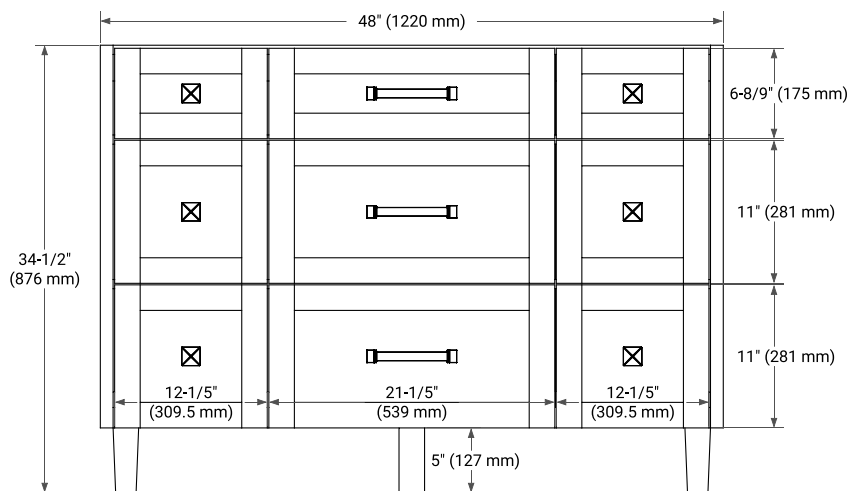

MONROE 48" SINGLE SINK BASE CABINET

ARIEL

BASE CABINET DIMENSIONS

48" W x 21.5" D x 34.5" H

FEATURES

- Solid wood frame and Plywood
- Soft-close system
- Dovetail construction
- Ample storage

HARDWARE FINISHES*

FRONT VIEW

SIDE VIEW

PLAN VIEW

48" SINGLE RECTANGLE SINK COUNTERTOP WITH 1.5 IN. THICKNESS

ARIEL

OVERALL DIMENSIONS

48.25" W x 22" D x 1.5" H

COUNTERTOP OPTIONS

Carrara White Quartz

FEATURES

- Solid countertop with mitered edges & seams
- Undermount white rectangular sink
- Pre-drilled for 8" widespread faucet

INCLUDED

- Countertop
- Matching Backsplash
- Rectangle Sink

COUNTERTOP PLAN VIEW

EDGE SIDE VIEW

THREE DIMENSIONAL COUNTERTOP VIEW