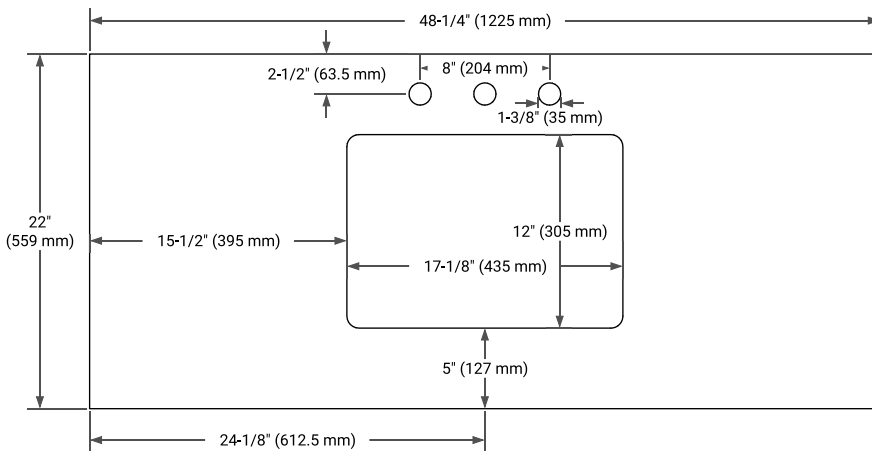

MONROE 48" SINGLE SINK BASE CABINET

ARIEL

BASE CABINET DIMENSIONS

48" W x 21.5" D x 34.5" H

FEATURES

- Solid wood frame and Plywood
- Soft-close system
- Dovetail construction
- Ample storage

HARDWARE FINISHES*

FRONT VIEW

SIDE VIEW

PLAN VIEW

48" SINGLE RECTANGLE SINK COUNTERTOP WITH 1.5 IN. THICKNESS

ARIEL

OVERALL DIMENSIONS

48.25" W x 22" D x 1.5" H

COUNTERTOP OPTIONS

Carrara White Quartz

FEATURES

- Solid countertop with mitered edges & seams
- Undermount white rectangular sink
- Pre-drilled for 8" widespread faucet

INCLUDED

- Countertop
- Matching Backsplash
- Rectangle Sink

COUNTERTOP PLAN VIEW

EDGE SIDE VIEW

THREE DIMENSIONAL COUNTERTOP VIEW