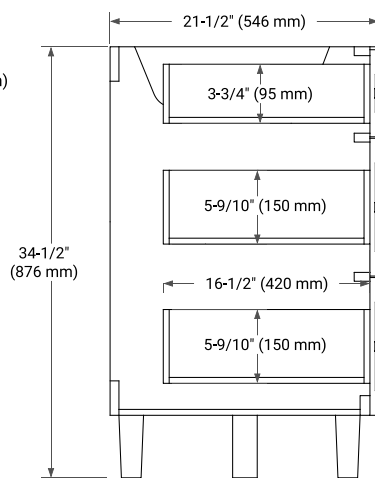

MONROE 48" SINGLE SINK BASE CABINET

ARIEL

BASE CABINET DIMENSIONS

48" W x 21.5" D x 34.5" H

FEATURES

- Solid wood frame and Plywood
- Soft-close system
- Dovetail construction
- Ample storage

HARDWARE FINISHES*

FRONT VIEW

SIDE VIEW

PLAN VIEW

48" SINGLE RECTANGLE SINK COUNTERTOP WITH 1.5 IN. THICKNESS

ARIEL

OVERALL DIMENSIONS

48.25" W x 22" D x 1.5" H

COUNTERTOP OPTIONS

COUNTERTOP PLAN VIEW

EDGE SIDE VIEW

THREE DIMENSIONAL COUNTERTOP VIEW