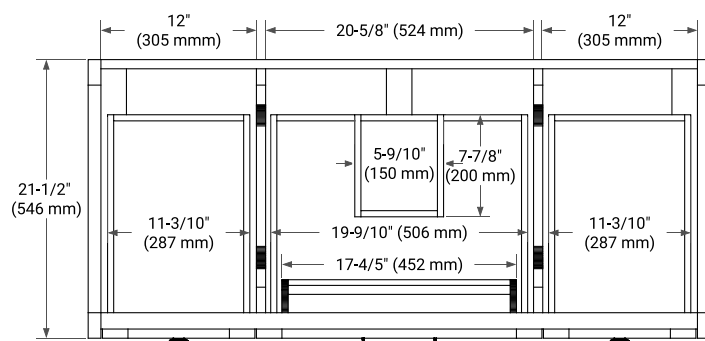

MONROE 48" SINGLE SINK BASE CABINET

ARIEL

BASE CABINET DIMENSIONS

48" W x 21.5" D x 34.5" H

FEATURES

- Solid wood frame and Plywood
- Soft-close system
- Dovetail construction
- Ample storage

HARDWARE FINISHES*

FRONT VIEW

SIDE VIEW

PLAN VIEW

48" SINGLE RECTANGLE SINK COUNTERTOP WITH 1.5 IN. THICKNESS

ARIEL

OVERALL DIMENSIONS

48.25" W x 22" D x 1.5" H

COUNTERTOP OPTIONS

COUNTERTOP PLAN VIEW

EDGE SIDE VIEW

THREE DIMENSIONAL COUNTERTOP VIEW