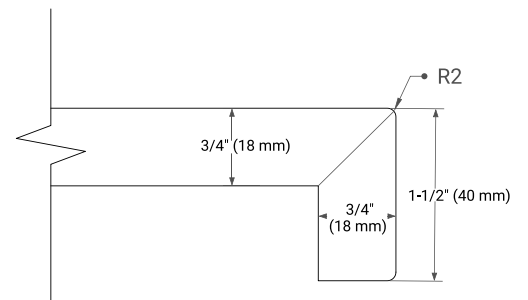

MONROE 48" SINGLE SINK BASE CABINET

ARIEL

BASE CABINET DIMENSIONS

48" W x 21.5" D x 34.5" H

FEATURES

- Solid wood frame and Plywood
- Soft-close system
- Dovetail construction
- Ample storage

HARDWARE FINISHES*

FRONT VIEW

SIDE VIEW

PLAN VIEW

48" SINGLE RECTANGLE SINK COUNTERTOP WITH 1.5 IN. THICKNESS

ARIEL

OVERALL DIMENSIONS

48.25" W x 22" D x 1.5" H

COUNTERTOP OPTIONS

Carrara White Quartz

FEATURES

- Solid countertop with mitered edges & seams
- Undermount white rectangular sink
- Pre-drilled for 8" widespread faucet

INCLUDED

- Countertop
- Matching Backsplash
- Rectangle Sink

COUNTERTOP PLAN VIEW

EDGE SIDE VIEW

THREE DIMENSIONAL COUNTERTOP VIEW