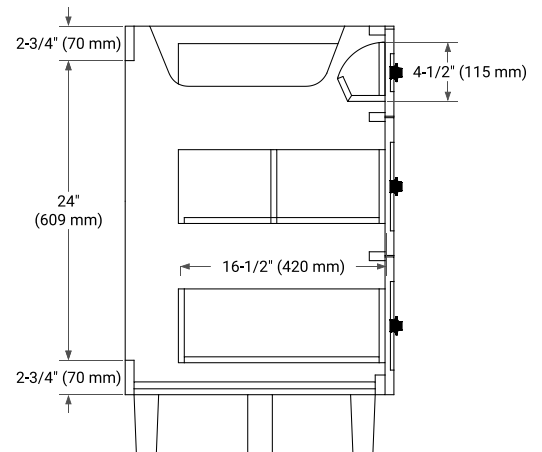

MONROE 48" SINGLE SINK BASE CABINET

ARIEL

BASE CABINET DIMENSIONS

48" W x 21.5" D x 34.5" H

FEATURES

- Solid wood frame and Plywood
- Soft-close system
- Dovetail construction
- Ample storage

HARDWARE FINISHES*

FRONT VIEW

SIDE VIEW

PLAN VIEW

49" SINGLE OVAL SINK COUNTERTOP WITH 1.5 IN. THICKNESS

ARIEL

OVERALL DIMENSIONS

49" W x 22" D x 1.5" H

COUNTERTOP OPTIONS

COUNTERTOP PLAN VIEW

EDGE SIDE VIEW

THREE DIMENSIONAL COUNTERTOP VIEW