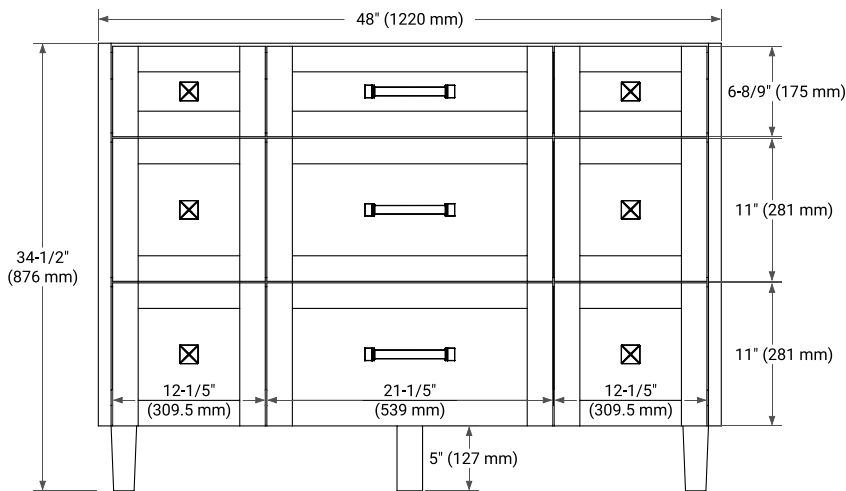

MONROE 48" SINGLE SINK BASE CABINET

ARIEL

BASE CABINET DIMENSIONS

48" W x 21.5" D x 34.5" H

FEATURES

- Solid wood frame and Plywood
- Soft-close system
- Dovetail construction
- Ample storage

HARDWARE FINISHES*

FRONT VIEW

SIDE VIEW

PLAN VIEW

49" SINGLE OVAL SINK COUNTERTOP WITH 1.5 IN. THICKNESS

ARIEL

OVERALL DIMENSIONS

49" W x 22" D x 1.5" H

COUNTERTOP OPTIONS

COUNTERTOP PLAN VIEW

EDGE SIDE VIEW

THREE DIMENSIONAL COUNTERTOP VIEW