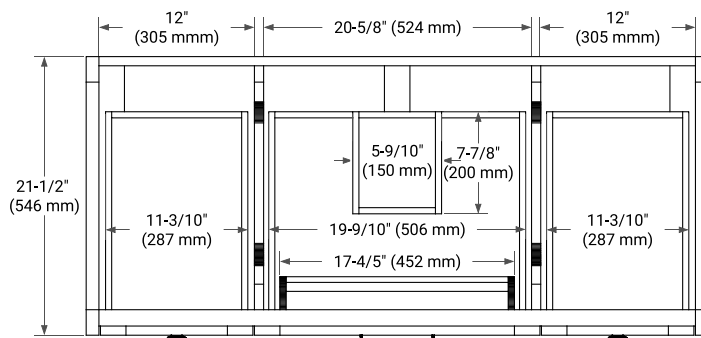

MONROE 48" SINGLE SINK BASE CABINET

ARIEL

BASE CABINET DIMENSIONS

48" W x 21.5" D x 34.5" H

FEATURES

- Solid wood frame and Plywood
- Soft-close system
- Dovetail construction
- Ample storage

HARDWARE FINISHES*

FRONT VIEW

SIDE VIEW

PLAN VIEW

49" SINGLE OVAL SINK COUNTERTOP WITH 1.5 IN. THICKNESS

ARIEL

OVERALL DIMENSIONS

49" W x 22" D x 1.5" H

COUNTERTOP OPTIONS

COUNTERTOP PLAN VIEW

EDGE SIDE VIEW

THREE DIMENSIONAL COUNTERTOP VIEW