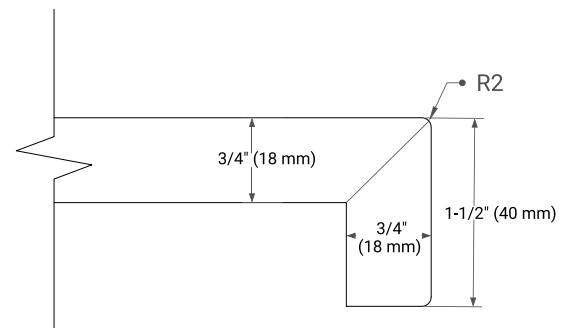

MONROE 48" SINGLE SINK BASE CABINET

ARIEL

BASE CABINET DIMENSIONS

48" W x 21.5" D x 34.5" H

FEATURES

- Solid wood frame and Plywood
- Soft-close system
- Dovetail construction
- Ample storage

HARDWARE FINISHES*

FRONT VIEW

SIDE VIEW

PLAN VIEW

49" SINGLE OVAL SINK COUNTERTOP WITH 1.5 IN. THICKNESS

ARIEL

OVERALL DIMENSIONS

49" W x 22" D x 1.5" H

COUNTERTOP OPTIONS

Carrara Marble

White Quartz

FEATURES

- Solid countertop with mitered edges & seams
- Undermount white oval sink
- Pre-drilled for 8" widespread faucet

INCLUDED

- Countertop
- Matching Backsplash
- Oval Sink

COUNTERTOP PLAN VIEW

EDGE SIDE VIEW

THREE DIMENSIONAL COUNTERTOP VIEW