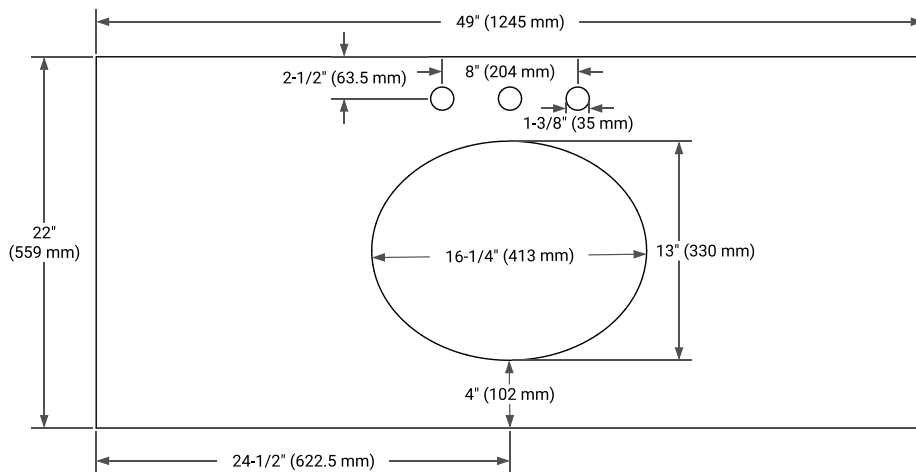

MONROE 48" SINGLE SINK BASE CABINET

ARIEL

BASE CABINET DIMENSIONS

48" W x 21.5" D x 34.5" H

FEATURES

- Solid wood frame and Plywood
- Soft-close system
- Dovetail construction
- Ample storage

HARDWARE FINISHES*

FRONT VIEW

SIDE VIEW

PLAN VIEW

49" SINGLE OVAL SINK COUNTERTOP WITH 1.5 IN. THICKNESS

ARIEL

OVERALL DIMENSIONS

49" W x 22" D x 1.5" H

COUNTERTOP OPTIONS

Carrara Marble

White Quartz

FEATURES

- Solid countertop with mitered edges & seams
- Undermount white oval sink
- Pre-drilled for 8" widespread faucet

INCLUDED

- Countertop
- Matching Backsplash
- Oval Sink

COUNTERTOP PLAN VIEW

EDGE SIDE VIEW

THREE DIMENSIONAL COUNTERTOP VIEW