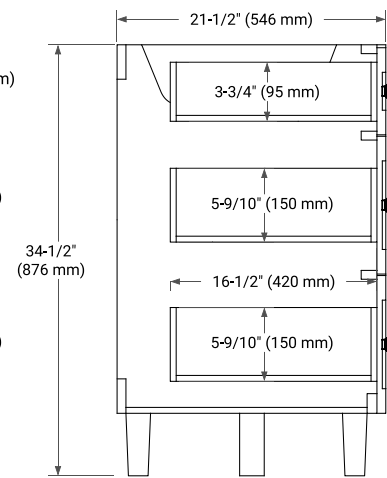

MONROE 48" SINGLE SINK BASE CABINET

ARIEL

BASE CABINET DIMENSIONS

48" W x 21.5" D x 34.5" H

FEATURES

- Solid wood frame and Plywood
- Soft-close system
- Dovetail construction
- Ample storage

HARDWARE FINISHES*

FRONT VIEW

SIDE VIEW

PLAN VIEW

49" SINGLE OVAL SINK COUNTERTOP WITH 1.5 IN. THICKNESS

ARIEL

OVERALL DIMENSIONS

49" W x 22" D x 1.5" H

COUNTERTOP OPTIONS

COUNTERTOP PLAN VIEW

EDGE SIDE VIEW

THREE DIMENSIONAL COUNTERTOP VIEW