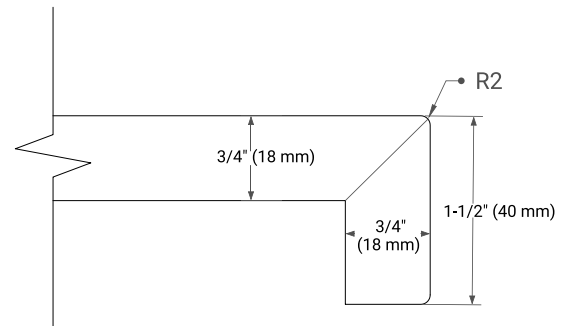

MONROE 48" SINGLE SINK BASE CABINET

ARIEL

BASE CABINET DIMENSIONS

48" W x 21.5" D x 34.5" H

FEATURES

- Solid wood frame and Plywood
- Soft-close system
- Dovetail construction
- Ample storage

HARDWARE FINISHES*

FRONT VIEW

SIDE VIEW

PLAN VIEW

49" SINGLE RECTANGLE SINK COUNTERTOP WITH 1.5 IN. THICKNESS

ARIEL

OVERALL DIMENSIONS

49" W x 22" D x 1.5" H

COUNTERTOP OPTIONS

Carrara Marble

White Quartz

FEATURES

- Solid countertop with mitered edges & seams
- Undermount white rectangular sink
- Pre-drilled for 8" widespread faucet

INCLUDED

- Countertop
- Matching Backsplash
- Rectangle Sink

COUNTERTOP PLAN VIEW

EDGE SIDE VIEW

THREE DIMENSIONAL COUNTERTOP VIEW