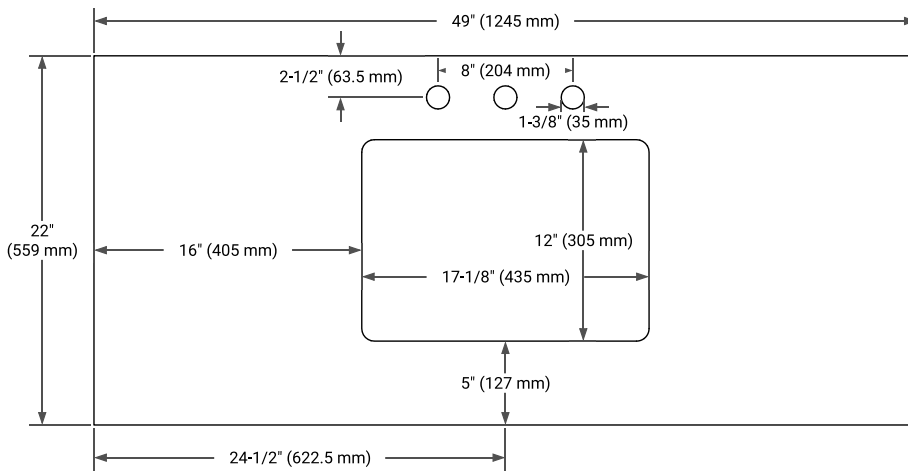

MONROE 48" SINGLE SINK BASE CABINET

ARIEL

BASE CABINET DIMENSIONS

48" W x 21.5" D x 34.5" H

FEATURES

- Solid wood frame and Plywood
- Soft-close system
- Dovetail construction
- Ample storage

HARDWARE FINISHES*

FRONT VIEW

SIDE VIEW

PLAN VIEW

49" SINGLE RECTANGLE SINK COUNTERTOP WITH 1.5 IN. THICKNESS

ARIEL

OVERALL DIMENSIONS

49" W x 22" D x 1.5" H

COUNTERTOP OPTIONS

Carrara Marble

White Quartz

FEATURES

- Solid countertop with mitered edges & seams
- Undermount white rectangular sink
- Pre-drilled for 8" widespread faucet

INCLUDED

- Countertop
- Matching Backsplash
- Rectangle Sink

COUNTERTOP PLAN VIEW

EDGE SIDE VIEW

THREE DIMENSIONAL COUNTERTOP VIEW