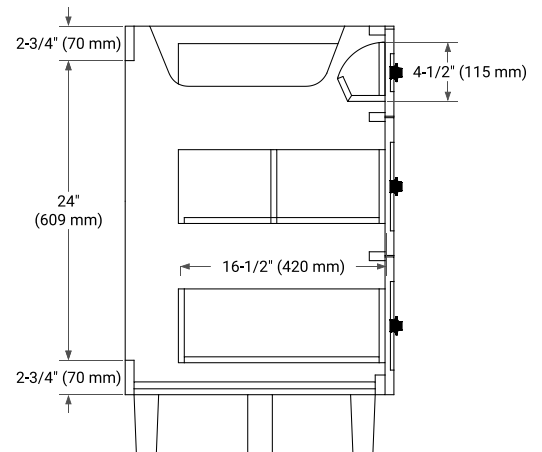

MONROE 48" SINGLE SINK BASE CABINET

ARIEL

BASE CABINET DIMENSIONS

48" W x 21.5" D x 34.5" H

FEATURES

- Solid wood frame and Plywood
- Soft-close system
- Dovetail construction
- Ample storage

HARDWARE FINISHES*

FRONT VIEW

SIDE VIEW

PLAN VIEW

49" SINGLE RECTANGLE SINK COUNTERTOP WITH 1.5 IN. THICKNESS

ARIEL

OVERALL DIMENSIONS

49" W x 22" D x 1.5" H

COUNTERTOP OPTIONS

COUNTERTOP PLAN VIEW

EDGE SIDE VIEW

THREE DIMENSIONAL COUNTERTOP VIEW