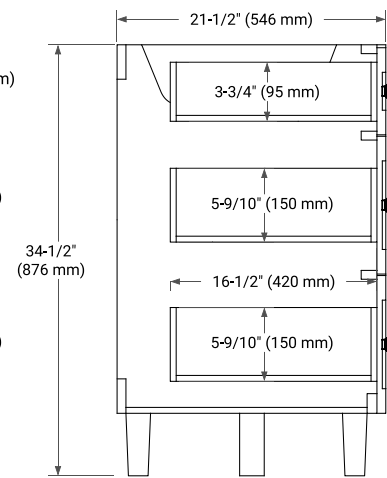

MONROE 48" SINGLE SINK BASE CABINET

ARIEL

BASE CABINET DIMENSIONS

48" W x 21.5" D x 34.5" H

FEATURES

- Solid wood frame and Plywood
- Soft-close system
- Dovetail construction
- Ample storage

HARDWARE FINISHES*

FRONT VIEW

SIDE VIEW

PLAN VIEW

49" SINGLE RECTANGLE SINK COUNTERTOP WITH 1.5 IN. THICKNESS

ARIEL

OVERALL DIMENSIONS

49" W x 22" D x 1.5" H

COUNTERTOP OPTIONS

COUNTERTOP PLAN VIEW

EDGE SIDE VIEW

THREE DIMENSIONAL COUNTERTOP VIEW