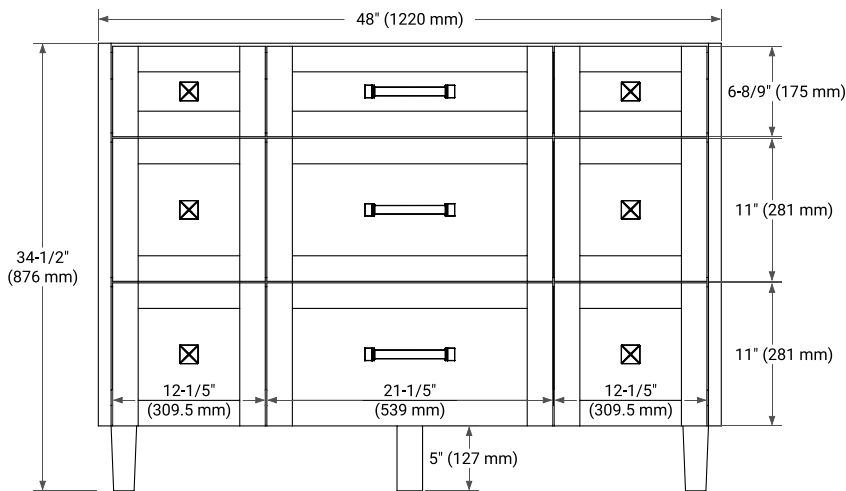

MONROE 48" SINGLE SINK BASE CABINET

ARIEL

BASE CABINET DIMENSIONS

48" W x 21.5" D x 34.5" H

FEATURES

- Solid wood frame and Plywood
- Soft-close system
- Dovetail construction
- Ample storage

HARDWARE FINISHES*

FRONT VIEW

SIDE VIEW

PLAN VIEW

49" SINGLE RECTANGLE SINK COUNTERTOP WITH 1.5 IN. THICKNESS

ARIEL

OVERALL DIMENSIONS

49" W x 22" D x 1.5" H

COUNTERTOP OPTIONS

Carrara Marble

White Quartz

FEATURES

- Solid countertop with mitered edges & seams
- Undermount white rectangular sink
- Pre-drilled for 8" widespread faucet

INCLUDED

- Countertop
- Matching Backsplash
- Rectangle Sink

COUNTERTOP PLAN VIEW

EDGE SIDE VIEW

THREE DIMENSIONAL COUNTERTOP VIEW