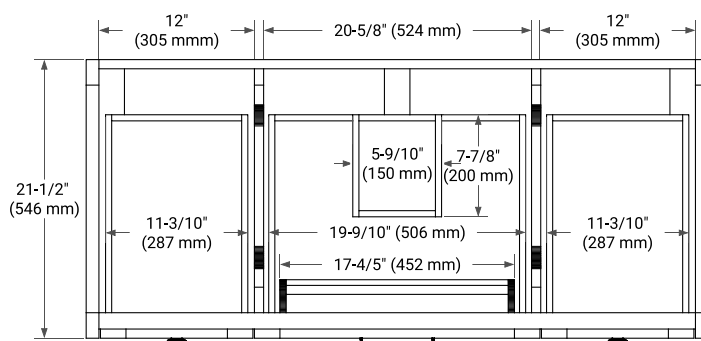

MONROE 48" SINGLE SINK BASE CABINET

ARIEL

BASE CABINET DIMENSIONS

48" W x 21.5" D x 34.5" H

FEATURES

- Solid wood frame and Plywood
- Soft-close system
- Dovetail construction
- Ample storage

HARDWARE FINISHES*

FRONT VIEW

SIDE VIEW

PLAN VIEW

49" SINGLE RECTANGLE SINK COUNTERTOP WITH 1.5 IN. THICKNESS

ARIEL

OVERALL DIMENSIONS

49" W x 22" D x 1.5" H

COUNTERTOP OPTIONS

COUNTERTOP PLAN VIEW

EDGE SIDE VIEW

THREE DIMENSIONAL COUNTERTOP VIEW