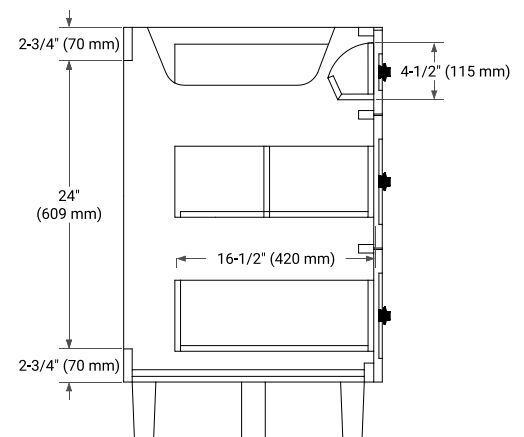

## BASE CABINET DIMENSIONS

54" W x 21.5" D x 34.5" H

## AVAILABLE COLORS

White    Grey    Midnight Blue    Oak

FRONT VIEW

SIDE VIEW

PLAN VIEW

**OVERALL DIMENSIONS**

54.25" W x 22" D x 1.5" H

**COUNTERTOP OPTIONS**

**COUNTERTOP PLAN VIEW**

**EDGE SIDE VIEW**

**THREE DIMENSIONAL COUNTERTOP VIEW**