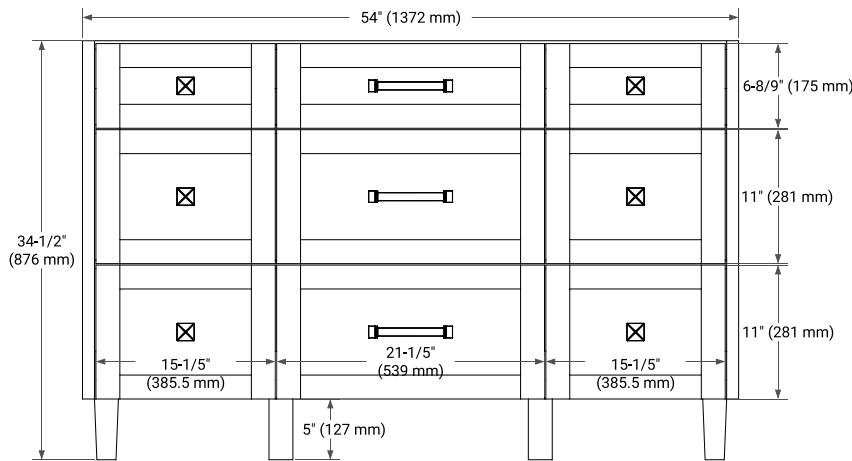

## BASE CABINET DIMENSIONS

54" W x 21.5" D x 34.5" H

## AVAILABLE COLORS

White    Grey    Midnight Blue    Oak

FRONT VIEW

SIDE VIEW

PLAN VIEW

**OVERALL DIMENSIONS**

54.25" W x 22" D x 1.5" H

**COUNTERTOP OPTIONS**

**COUNTERTOP PLAN VIEW**

**EDGE SIDE VIEW**

**THREE DIMENSIONAL COUNTERTOP VIEW**