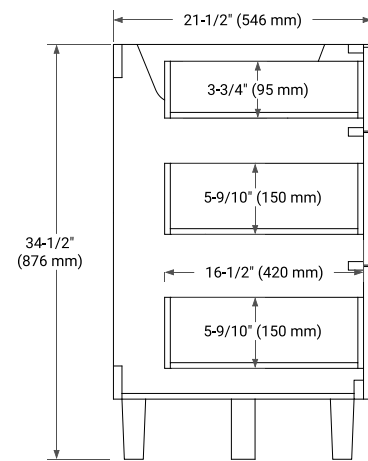

## BASE CABINET DIMENSIONS

54" W x 21.5" D x 34.5" H

## AVAILABLE COLORS

White    Grey    Midnight Blue    Oak

FRONT VIEW

SIDE VIEW

PLAN VIEW

**OVERALL DIMENSIONS**

54.25" W x 22" D x 1.5" H

**COUNTERTOP OPTIONS**

**COUNTERTOP PLAN VIEW**

**EDGE SIDE VIEW**

**THREE DIMENSIONAL COUNTERTOP VIEW**