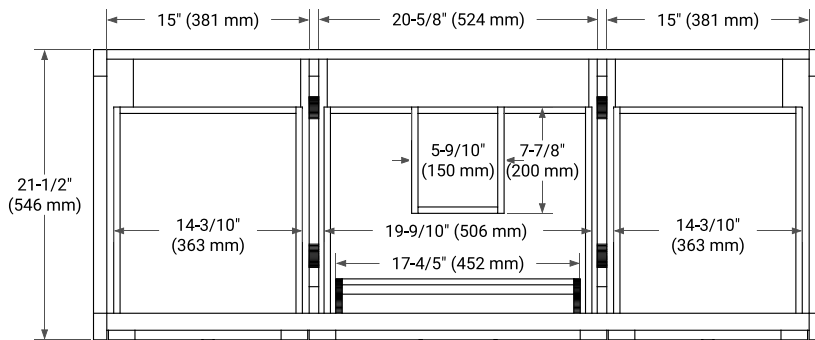

## BASE CABINET DIMENSIONS

54" W x 21.5" D x 34.5" H

## AVAILABLE COLORS

White    Grey    Midnight Blue    Oak

FRONT VIEW

SIDE VIEW

PLAN VIEW

**OVERALL DIMENSIONS**

54.25" W x 22" D x 1.5" H

**COUNTERTOP OPTIONS**

**COUNTERTOP PLAN VIEW**

**EDGE SIDE VIEW**

**THREE DIMENSIONAL COUNTERTOP VIEW**