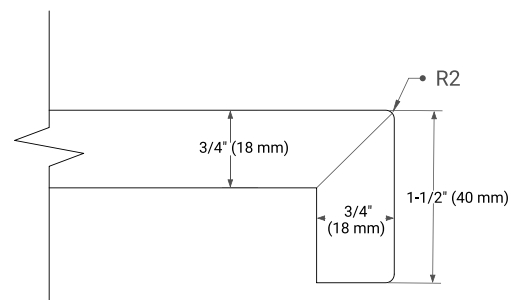

## AVAILABLE COLORS

White    Grey    Midnight Blue    Oak

FRONT VIEW

SIDE VIEW

PLAN VIEW

**OVERALL DIMENSIONS**

54.25" W x 22" D x 1.5" H

**COUNTERTOP OPTIONS**

Carrara White Quartz

**FEATURES**

- Solid countertop with mitered edges & seams
- Undermount white oval sink
- Pre-drilled for 8" widespread faucet

**INCLUDED**

- Countertop
- Matching Backsplash
- Oval Sink

**COUNTERTOP PLAN VIEW**

**EDGE SIDE VIEW**

**THREE DIMENSIONAL COUNTERTOP VIEW**