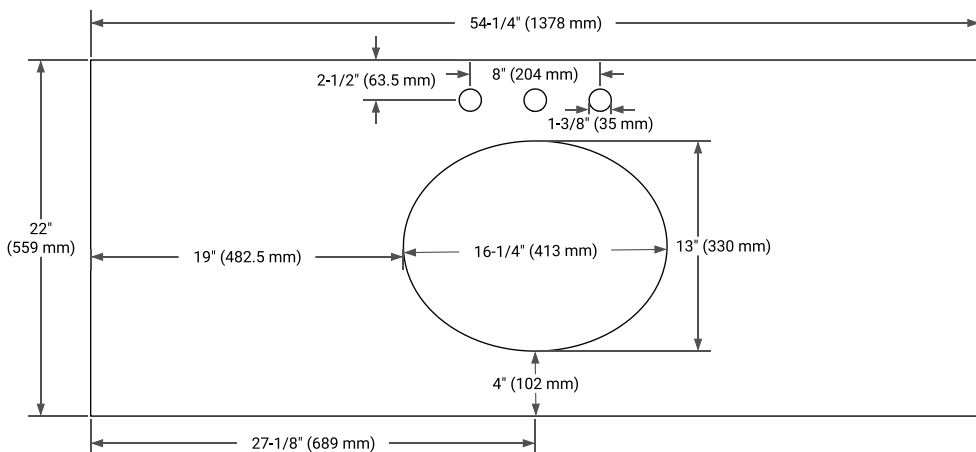

## AVAILABLE COLORS

White    Grey    Midnight Blue    Oak

FRONT VIEW

SIDE VIEW

PLAN VIEW

**OVERALL DIMENSIONS**

54.25" W x 22" D x 1.5" H

**COUNTERTOP OPTIONS**

Carrara White Quartz

**FEATURES**

- Solid countertop with mitered edges & seams
- Undermount white oval sink
- Pre-drilled for 8" widespread faucet

**INCLUDED**

- Countertop
- Matching Backsplash
- Oval Sink

**COUNTERTOP PLAN VIEW**

**EDGE SIDE VIEW**

**THREE DIMENSIONAL COUNTERTOP VIEW**