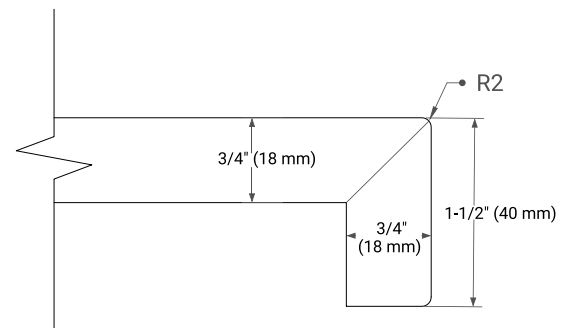

## AVAILABLE COLORS

White    Grey    Midnight Blue    Oak

FRONT VIEW

SIDE VIEW

PLAN VIEW

OVERALL DIMENSIONS

55" W x 22" D x 1.5" H

COUNTERTOP OPTIONS

Carrara Marble

White Quartz

FEATURES

- Solid countertop with mitered edges & seams
- Undermount white oval sink
- Pre-drilled for 8" widespread faucet

INCLUDED

- Countertop
- Matching Backsplash
- Oval Sink

COUNTERTOP PLAN VIEW

EDGE SIDE VIEW

THREE DIMENSIONAL COUNTERTOP VIEW