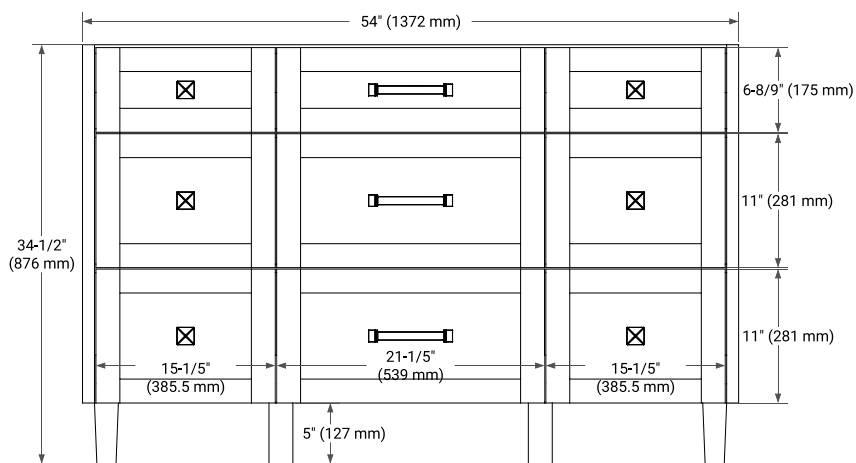

## BASE CABINET DIMENSIONS

54" W x 21.5" D x 34.5" H

## AVAILABLE COLORS

White    Grey    Midnight Blue    Oak

FRONT VIEW

SIDE VIEW

PLAN VIEW

OVERALL DIMENSIONS

55" W x 22" D x 1.5" H

COUNTERTOP OPTIONS

COUNTERTOP PLAN VIEW

EDGE SIDE VIEW

THREE DIMENSIONAL COUNTERTOP VIEW