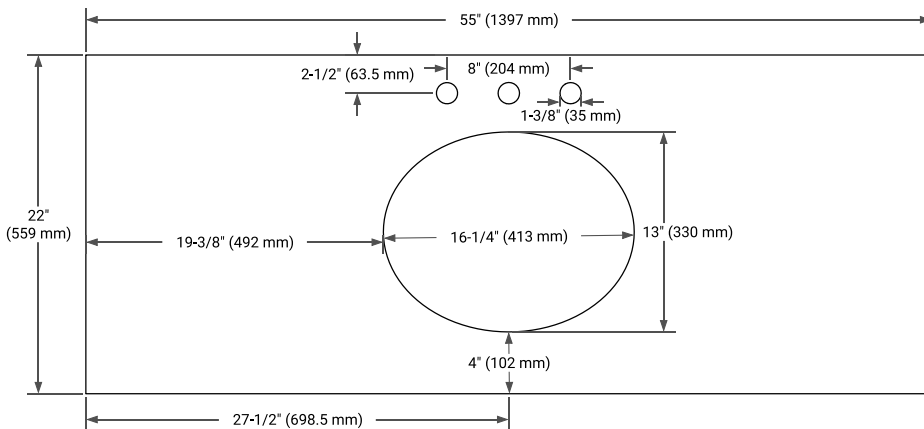

## BASE CABINET DIMENSIONS

54" W x 21.5" D x 34.5" H

## AVAILABLE COLORS

White    Grey    Midnight Blue    Oak

FRONT VIEW

SIDE VIEW

PLAN VIEW

OVERALL DIMENSIONS

55" W x 22" D x 1.5" H

COUNTERTOP OPTIONS

Carrara Marble

White Quartz

FEATURES

- Solid countertop with mitered edges & seams
- Undermount white oval sink
- Pre-drilled for 8" widespread faucet

INCLUDED

- Countertop
- Matching Backsplash
- Oval Sink

COUNTERTOP PLAN VIEW

EDGE SIDE VIEW

THREE DIMENSIONAL COUNTERTOP VIEW