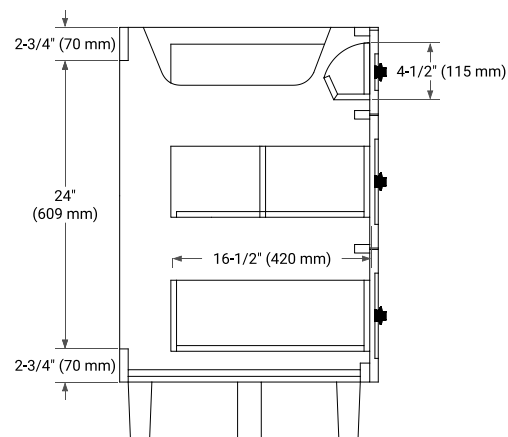

## BASE CABINET DIMENSIONS

54" W x 21.5" D x 34.5" H

## AVAILABLE COLORS

White    Grey    Midnight Blue    Oak

FRONT VIEW

SIDE VIEW

PLAN VIEW

OVERALL DIMENSIONS

55" W x 22" D x 1.5" H

COUNTERTOP OPTIONS

COUNTERTOP PLAN VIEW

EDGE SIDE VIEW

THREE DIMENSIONAL COUNTERTOP VIEW