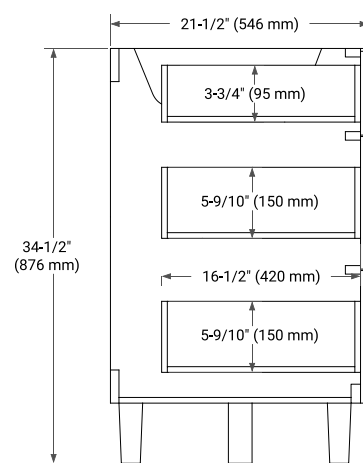

## BASE CABINET DIMENSIONS

54" W x 21.5" D x 34.5" H

## AVAILABLE COLORS

White    Grey    Midnight Blue    Oak

FRONT VIEW

SIDE VIEW

PLAN VIEW

OVERALL DIMENSIONS

55" W x 22" D x 1.5" H

COUNTERTOP OPTIONS

COUNTERTOP PLAN VIEW

EDGE SIDE VIEW

THREE DIMENSIONAL COUNTERTOP VIEW