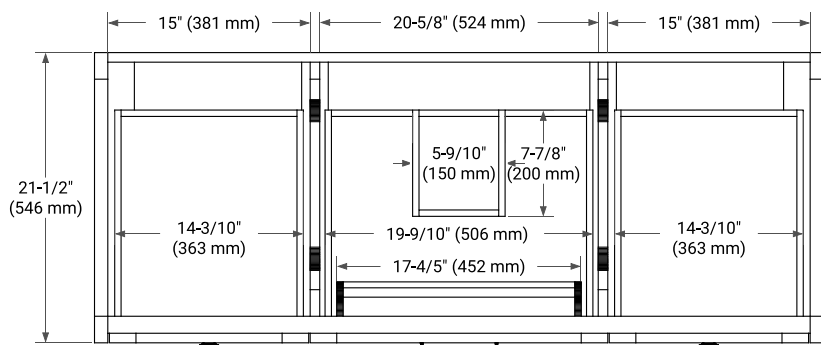

## BASE CABINET DIMENSIONS

54" W x 21.5" D x 34.5" H

## AVAILABLE COLORS

White    Grey    Midnight Blue    Oak

FRONT VIEW

SIDE VIEW

PLAN VIEW

OVERALL DIMENSIONS

55" W x 22" D x 1.5" H

COUNTERTOP OPTIONS

COUNTERTOP PLAN VIEW

EDGE SIDE VIEW

THREE DIMENSIONAL COUNTERTOP VIEW