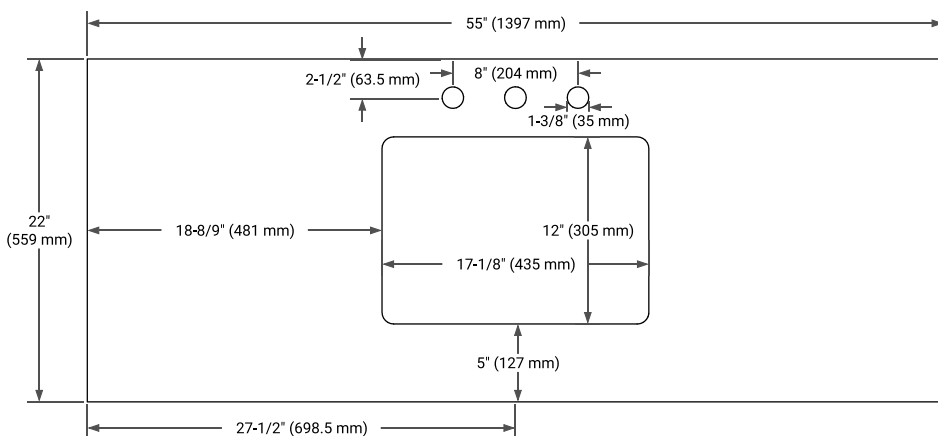

MONROE 54" SINGLE SINK BASE CABINET

BASE CABINET DIMENSIONS

54" W x 21.5" D x 34.5" H

FEATURES

- Solid wood frame and Plywood
- Soft-close system
- Dovetail construction
- Ample storage

HARDWARE FINISHES*

Brushed Nickel Matte Black

55" SINGLE RECTANGLE SINK COUNTERTOP WITH 1.5 IN. THICKNESS

ARIEL

OVERALL DIMENSIONS

55" W x 22" D x 1.5" H

COUNTERTOP OPTIONS

Carrara Marble

White Quartz

FEATURES

- Solid countertop with mitered edges & seams
- Undermount white rectangular sink
- Pre-drilled for 8" widespread faucet

INCLUDED

- Countertop
- Matching Backsplash
- Rectangle Sink

COUNTERTOP PLAN VIEW

EDGE SIDE VIEW

THREE DIMENSIONAL COUNTERTOP VIEW