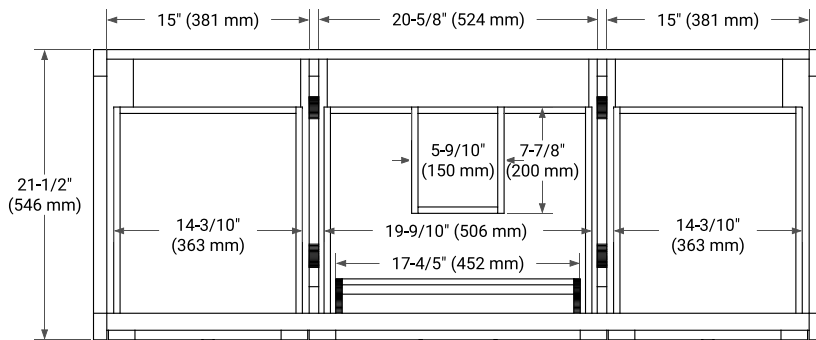

MONROE 54" SINGLE SINK BASE CABINET

BASE CABINET DIMENSIONS

54" W x 21.5" D x 34.5" H

FEATURES

- Solid wood frame and Plywood
- Soft-close system
- Dovetail construction
- Ample storage

HARDWARE FINISHES*

Brushed Nickel Matte Black

55" SINGLE RECTANGLE SINK COUNTERTOP WITH 1.5 IN. THICKNESS

ARIEL

OVERALL DIMENSIONS

55" W x 22" D x 1.5" H

COUNTERTOP OPTIONS

Carrara Marble

White Quartz

FEATURES

- Solid countertop with mitered edges & seams
- Undermount white rectangular sink
- Pre-drilled for 8" widespread faucet

INCLUDED

- Countertop
- Matching Backsplash
- Rectangle Sink

COUNTERTOP PLAN VIEW

EDGE SIDE VIEW

THREE DIMENSIONAL COUNTERTOP VIEW