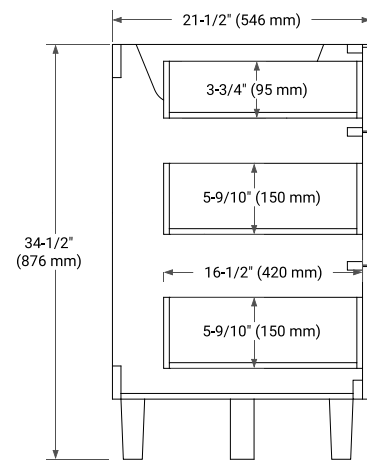

MONROE 54" SINGLE SINK BASE CABINET

BASE CABINET DIMENSIONS

54" W x 21.5" D x 34.5" H

FEATURES

- Solid wood frame and Plywood
- Soft-close system
- Dovetail construction
- Ample storage

HARDWARE FINISHES*

Brushed Nickel   Matte Black

Hardware comes preinstalled with the illustrated option. Other finishes are available on our online store if you prefer a different one.

AVAILABLE COLORS

White   Grey   Midnight Blue   Oak

SIDE VIEW