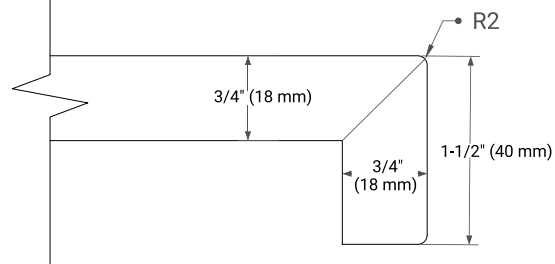

55" SINGLE RECTANGLE SINK COUNTERTOP WITH 1.5 IN. THICKNESS

ARIEL

OVERALL DIMENSIONS

55" W x 22" D x 1.5" H

COUNTERTOP OPTIONS

Carrara Marble

White Quartz

FEATURES

- Solid countertop with mitered edges & seams
- Undermount white rectangular sink
- Pre-drilled for 8" widespread faucet

INCLUDED

- Countertop
- Matching Backsplash
- Rectangle Sink

COUNTERTOP PLAN VIEW

EDGE SIDE VIEW

THREE DIMENSIONAL COUNTERTOP VIEW