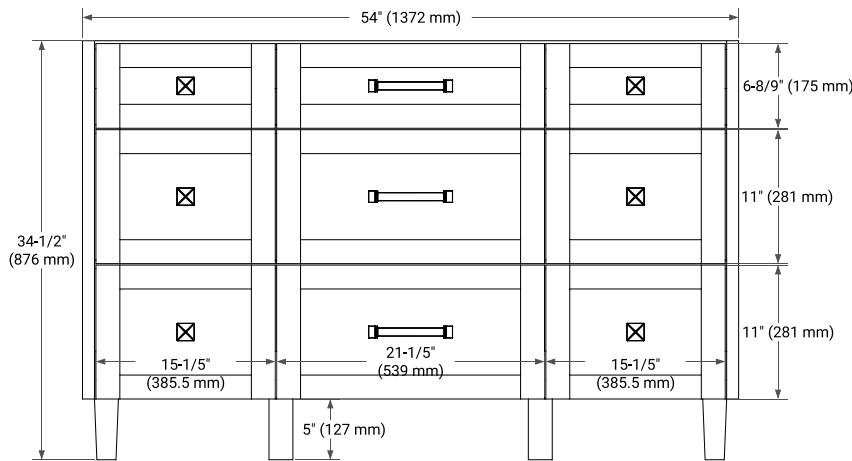

AVAILABLE COLORS

White   Grey   Midnight Blue   Oak

FRONT VIEW