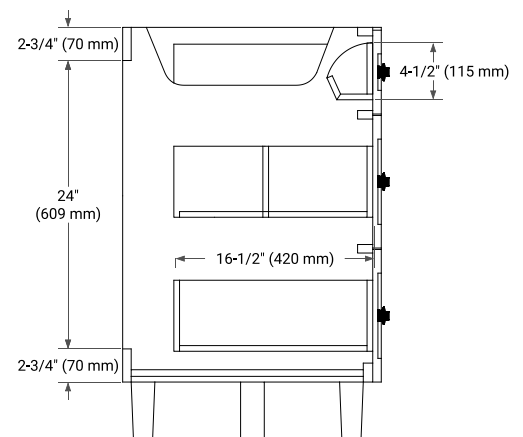

MONROE 54" SINGLE SINK BASE CABINET

BASE CABINET DIMENSIONS

54" W x 21.5" D x 34.5" H

FEATURES

- Solid wood frame and Plywood
- Soft-close system
- Dovetail construction
- Ample storage

HARDWARE FINISHES*

Brushed Nickel Matte Black

55" SINGLE RECTANGLE SINK COUNTERTOP WITH 1.5 IN. THICKNESS

ARIEL

OVERALL DIMENSIONS

55" W x 22" D x 1.5" H

COUNTERTOP OPTIONS

Carrara Marble

White Quartz

FEATURES

- Solid countertop with mitered edges & seams
- Undermount white rectangular sink
- Pre-drilled for 8" widespread faucet

INCLUDED

- Countertop
- Matching Backsplash
- Rectangle Sink

COUNTERTOP PLAN VIEW

EDGE SIDE VIEW

THREE DIMENSIONAL COUNTERTOP VIEW