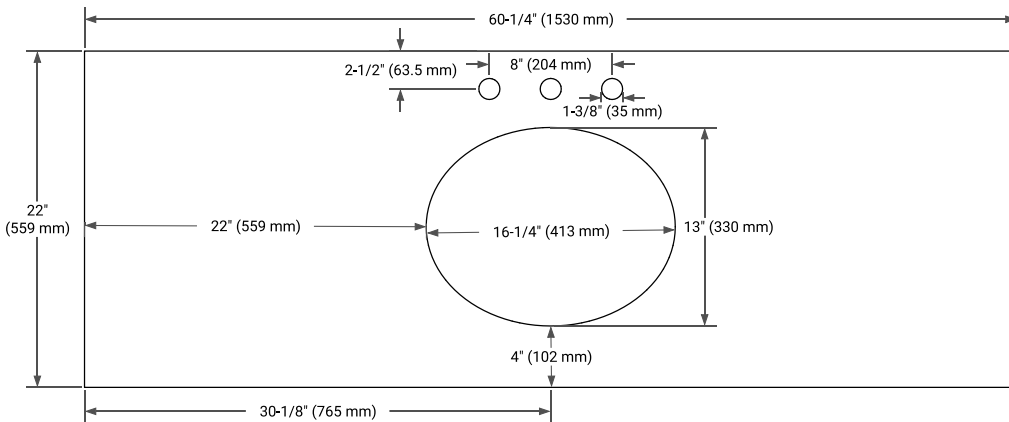

MONROE 60" SINGLE SINK BASE CABINET

BASE CABINET DIMENSIONS

60" W x 21.5" D x 34.5" H

FEATURES

- Solid wood frame and Plywood
- Soft-close system
- Dovetail construction
- Ample storage

HARDWARE FINISHES*

Brushed Nickel Matte Black

OVERALL DIMENSIONS

60.25" W x 22" D x 1.5" H

COUNTERTOP OPTIONS

Carrara White Quartz

FEATURES

- Solid countertop with mitered edges & seams
- Undermount white oval sink
- Pre-drilled for 8" widespread faucet

INCLUDED

- Countertop
- Matching Backsplash
- Oval Sink

COUNTERTOP PLAN VIEW

EDGE SIDE VIEW

THREE DIMENSIONAL COUNTERTOP VIEW