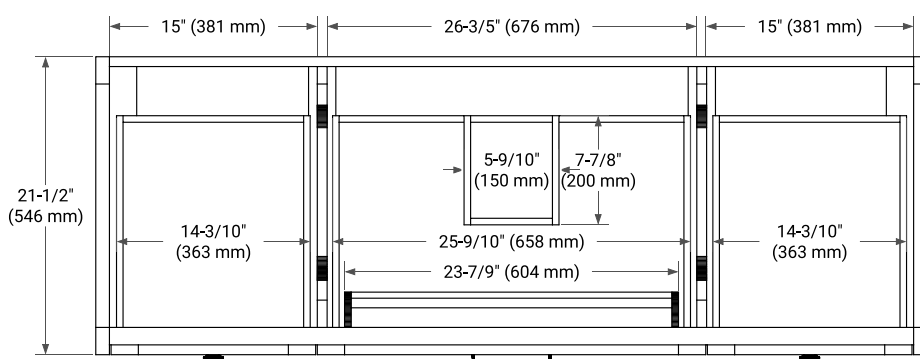

MONROE 60" SINGLE SINK BASE CABINET

BASE CABINET DIMENSIONS

60" W x 21.5" D x 34.5" H

FEATURES

- Solid wood frame and Plywood
- Soft-close system
- Dovetail construction
- Ample storage

HARDWARE FINISHES*

Brushed Nickel Matte Black

OVERALL DIMENSIONS

60.25" W x 22" D x 1.5" H

COUNTERTOP OPTIONS

Carrara White Quartz

FEATURES

- Solid countertop with mitered edges & seams
- Undermount white oval sink
- Pre-drilled for 8" widespread faucet

INCLUDED

- Countertop
- Matching Backsplash
- Oval Sink

COUNTERTOP PLAN VIEW

EDGE SIDE VIEW

THREE DIMENSIONAL COUNTERTOP VIEW