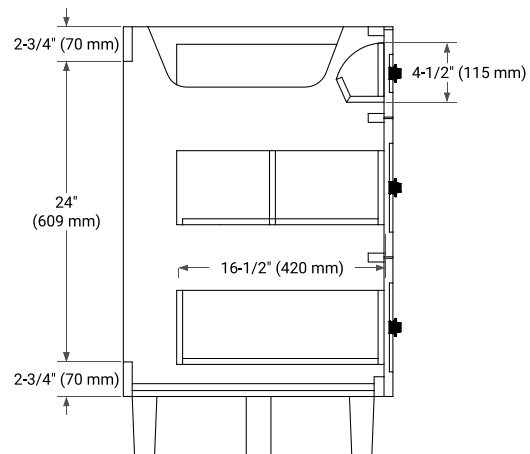

MONROE 60" SINGLE SINK BASE CABINET

BASE CABINET DIMENSIONS

60" W x 21.5" D x 34.5" H

FEATURES

- Solid wood frame and Plywood
- Soft-close system
- Dovetail construction
- Ample storage

HARDWARE FINISHES*

Brushed Nickel Matte Black

OVERALL DIMENSIONS

60.25" W x 22" D x 1.5" H

COUNTERTOP OPTIONS

Carrara White Quartz

FEATURES

- Solid countertop with mitered edges & seams
- Undermount white oval sink
- Pre-drilled for 8" widespread faucet

INCLUDED

- Countertop
- Matching Backsplash
- Oval Sink

COUNTERTOP PLAN VIEW

EDGE SIDE VIEW

THREE DIMENSIONAL COUNTERTOP VIEW