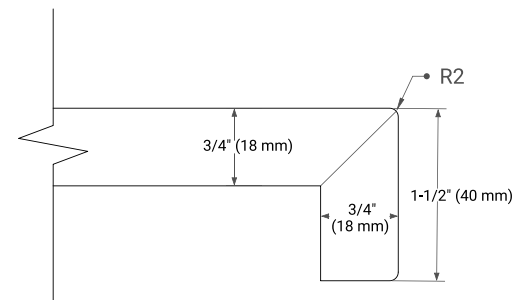

MONROE 60" SINGLE SINK BASE CABINET

BASE CABINET DIMENSIONS

60" W x 21.5" D x 34.5" H

FEATURES

- Solid wood frame and Plywood
- Soft-close system
- Dovetail construction
- Ample storage

HARDWARE FINISHES*

Brushed Nickel Matte Black

OVERALL DIMENSIONS

60.25" W x 22" D x 1.5" H

COUNTERTOP OPTIONS

Carrara White Quartz

FEATURES

- Solid countertop with mitered edges & seams
- Undermount white oval sink
- Pre-drilled for 8" widespread faucet

INCLUDED

- Countertop
- Matching Backsplash
- Oval Sink

COUNTERTOP PLAN VIEW

EDGE SIDE VIEW

THREE DIMENSIONAL COUNTERTOP VIEW