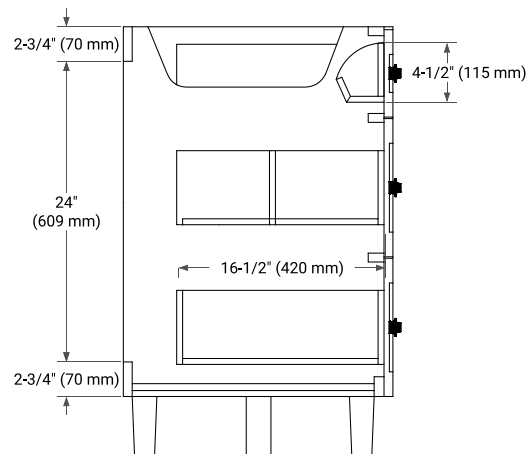

## BASE CABINET DIMENSIONS

60" W x 21.5" D x 34.5" H

# 60" SINGLE RECTANGLE SINK COUNTERTOP WITH 1.5 IN. THICKNESS

## OVERALL DIMENSIONS

60.25" W x 22" D x 1.5" H