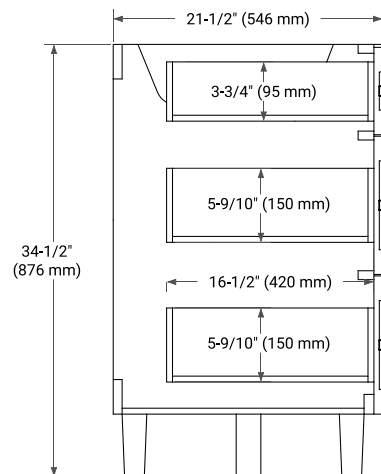

MONROE 60" SINGLE SINK BASE CABINET

BASE CABINET DIMENSIONS

60" W x 21.5" D x 34.5" H

FEATURES

- Solid wood frame and Plywood
- Soft-close system
- Dovetail construction
- Ample storage

HARDWARE FINISHES*

Brushed Nickel   Matte Black

Hardware comes preinstalled with the illustrated option. Other finishes are available on our online store if you prefer a different one.

AVAILABLE COLORS

White   Grey   Midnight Blue   Oak

SIDE VIEW