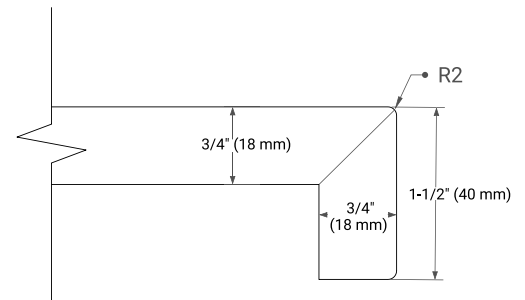

EDGE SIDE VIEW