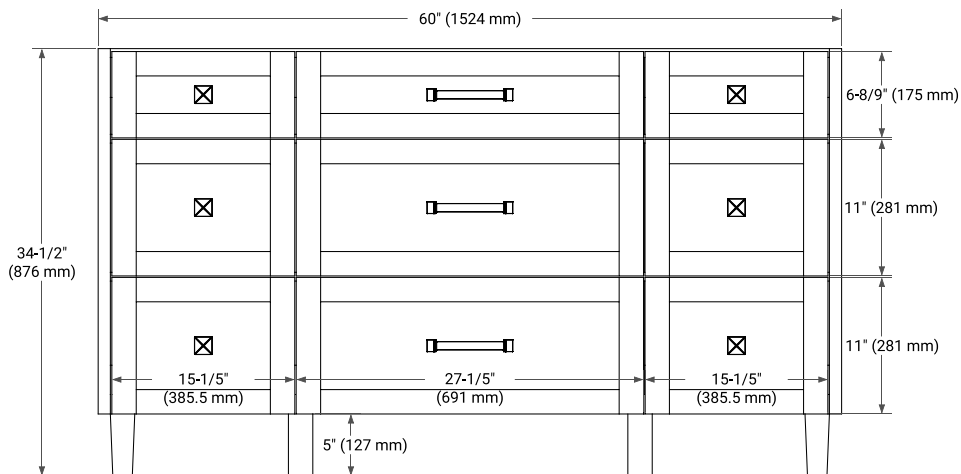

AVAILABLE COLORS

White   Grey   Midnight Blue   Oak

FRONT VIEW