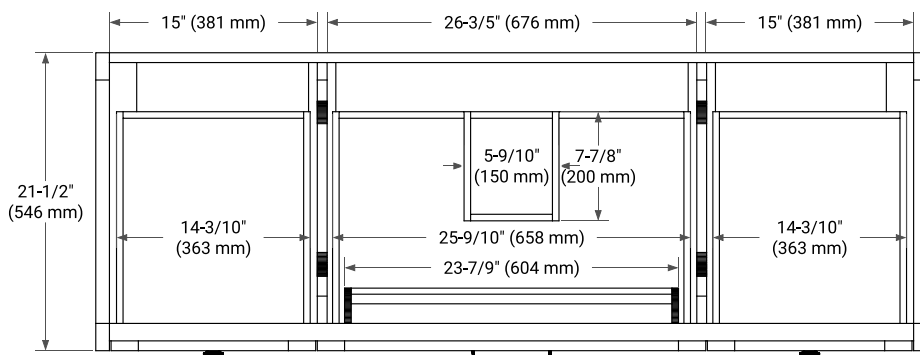

## BASE CABINET DIMENSIONS

60" W x 21.5" D x 34.5" H

# 60" SINGLE RECTANGLE SINK COUNTERTOP WITH 1.5 IN. THICKNESS

## OVERALL DIMENSIONS

60.25" W x 22" D x 1.5" H