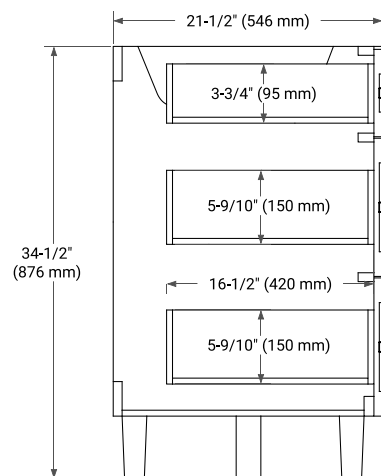

MONROE 60" SINGLE SINK BASE CABINET

BASE CABINET DIMENSIONS

60" W x 21.5" D x 34.5" H

FEATURES

- Solid wood frame and Plywood
- Soft-close system
- Dovetail construction
- Ample storage

HARDWARE FINISHES*

Brushed Nickel   Matte Black

Hardware comes preinstalled with the illustrated option. Other finishes are available on our online store if you prefer a different one.

AVAILABLE COLORS

White   Grey   Midnight Blue   Oak

FRONT VIEW

SIDE VIEW

PLAN VIEW