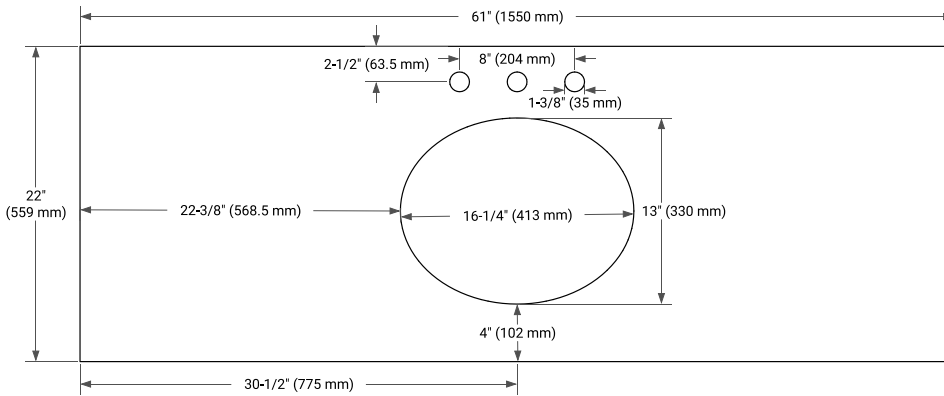

MONROE 60" SINGLE SINK BASE CABINET

BASE CABINET DIMENSIONS

60" W x 21.5" D x 34.5" H

FEATURES

- Solid wood frame and Plywood
- Soft-close system
- Dovetail construction
- Ample storage

HARDWARE FINISHES*

Brushed Nickel Matte Black

OVERALL DIMENSIONS

61" W x 22" D x 1.5" H

COUNTERTOP OPTIONS

Carrara Marble

White Quartz

FEATURES

- Solid countertop with mitered edges & seams
- Undermount white oval sink
- Pre-drilled for 8" widespread faucet

INCLUDED

- Countertop
- Matching Backsplash
- Oval Sink

COUNTERTOP PLAN VIEW

EDGE SIDE VIEW

THREE DIMENSIONAL COUNTERTOP VIEW