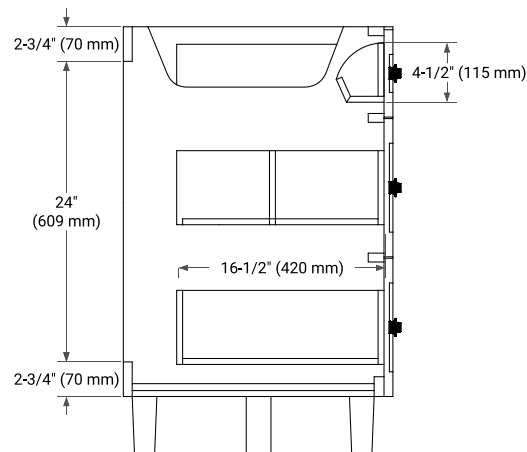

MONROE 60" SINGLE SINK BASE CABINET

BASE CABINET DIMENSIONS

60" W x 21.5" D x 34.5" H

FEATURES

- Solid wood frame and Plywood
- Soft-close system
- Dovetail construction
- Ample storage

HARDWARE FINISHES*

Brushed Nickel Matte Black

OVERALL DIMENSIONS

61" W x 22" D x 1.5" H

COUNTERTOP OPTIONS

Carrara Marble

White Quartz

FEATURES

- Solid countertop with mitered edges & seams
- Undermount white oval sink
- Pre-drilled for 8" widespread faucet

INCLUDED

- Countertop
- Matching Backsplash
- Oval Sink

COUNTERTOP PLAN VIEW

EDGE SIDE VIEW

THREE DIMENSIONAL COUNTERTOP VIEW