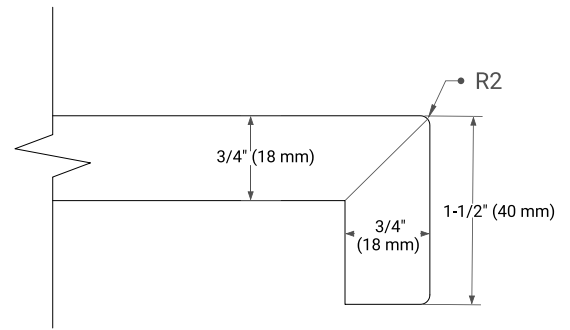

MONROE 60" SINGLE SINK BASE CABINET

BASE CABINET DIMENSIONS

60" W x 21.5" D x 34.5" H

FEATURES

- Solid wood frame and Plywood
- Soft-close system
- Dovetail construction
- Ample storage

HARDWARE FINISHES*

Brushed Nickel Matte Black

OVERALL DIMENSIONS

61" W x 22" D x 1.5" H

COUNTERTOP OPTIONS

Carrara Marble

White Quartz

FEATURES

- Solid countertop with mitered edges & seams
- Undermount white oval sink
- Pre-drilled for 8" widespread faucet

INCLUDED

- Countertop
- Matching Backsplash
- Oval Sink

COUNTERTOP PLAN VIEW

EDGE SIDE VIEW

THREE DIMENSIONAL COUNTERTOP VIEW