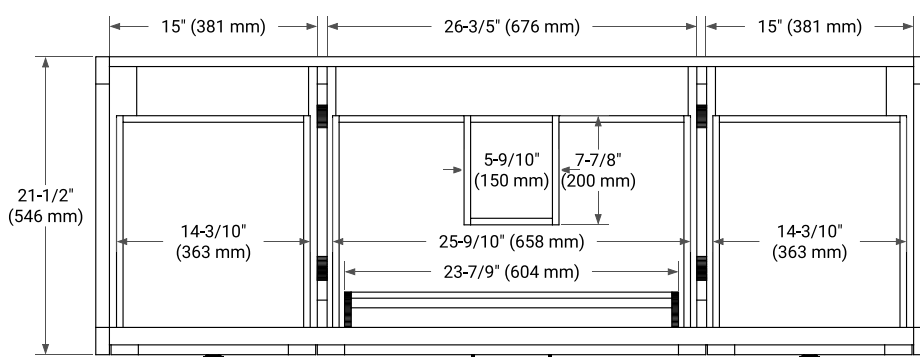

MONROE 60" SINGLE SINK BASE CABINET

BASE CABINET DIMENSIONS

60" W x 21.5" D x 34.5" H

FEATURES

- Solid wood frame and Plywood
- Soft-close system
- Dovetail construction
- Ample storage

HARDWARE FINISHES*

Brushed Nickel Matte Black

OVERALL DIMENSIONS

61" W x 22" D x 1.5" H

COUNTERTOP OPTIONS

Carrara Marble

White Quartz

FEATURES

- Solid countertop with mitered edges & seams
- Undermount white oval sink
- Pre-drilled for 8" widespread faucet

INCLUDED

- Countertop
- Matching Backsplash
- Oval Sink

COUNTERTOP PLAN VIEW

EDGE SIDE VIEW

THREE DIMENSIONAL COUNTERTOP VIEW