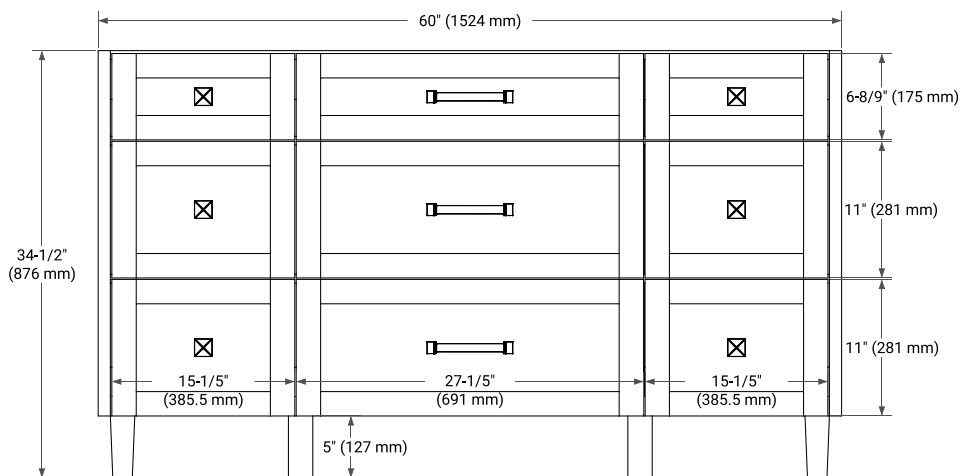

MONROE 60" SINGLE SINK BASE CABINET

BASE CABINET DIMENSIONS

60" W x 21.5" D x 34.5" H

FEATURES

- Solid wood frame and Plywood
- Soft-close system
- Dovetail construction
- Ample storage

HARDWARE FINISHES*

Brushed Nickel   Matte Black

Hardware comes preinstalled with the illustrated option. Other finishes are available on our online store if you prefer a different one.

AVAILABLE COLORS

White   Grey   Midnight Blue   Oak

FRONT VIEW

SIDE VIEW

PLAN VIEW