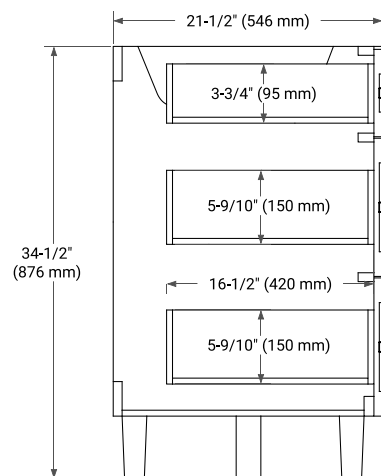

MONROE 60" SINGLE SINK BASE CABINET

BASE CABINET DIMENSIONS

60" W x 21.5" D x 34.5" H

FEATURES

- Solid wood frame and Plywood
- Soft-close system
- Dovetail construction
- Ample storage

HARDWARE FINISHES*

Brushed Nickel   Matte Black

Hardware comes preinstalled with the illustrated option. Other finishes are available on our online store if you prefer a different one.

AVAILABLE COLORS

White   Grey   Midnight Blue   Oak

SIDE VIEW