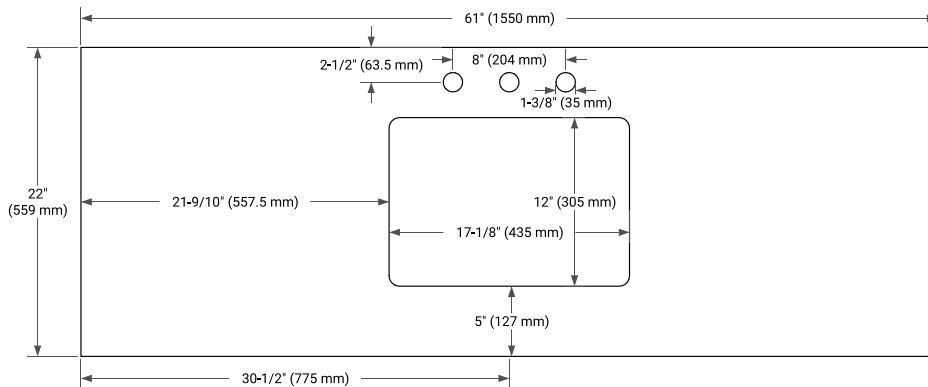

MONROE 60" SINGLE SINK BASE CABINET

BASE CABINET DIMENSIONS

60" W x 21.5" D x 34.5" H

FEATURES

- Solid wood frame and Plywood
- Soft-close system
- Dovetail construction
- Ample storage

HARDWARE FINISHES*

Brushed Nickel Matte Black

61" SINGLE RECTANGLE SINK COUNTERTOP WITH 1.5 IN. THICKNESS

ARIEL

OVERALL DIMENSIONS

61" W x 22" D x 1.5" H

COUNTERTOP OPTIONS

Carrara Marble

White Quartz

FEATURES

- Solid countertop with mitered edges & seams
- Undermount white rectangular sink
- Pre-drilled for 8" widespread faucet

INCLUDED

- Countertop
- Matching Backsplash
- Rectangle Sink

COUNTERTOP PLAN VIEW

EDGE SIDE VIEW

THREE DIMENSIONAL COUNTERTOP VIEW