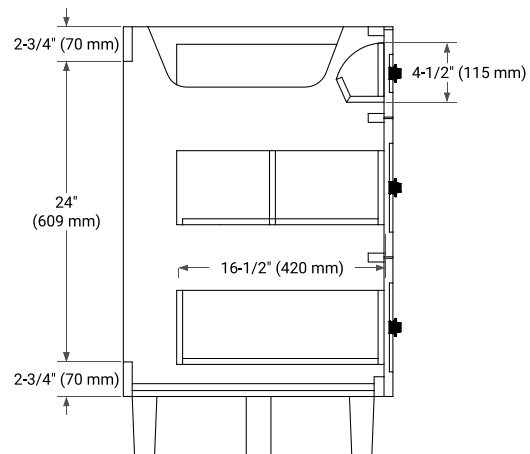

MONROE 60" SINGLE SINK BASE CABINET

BASE CABINET DIMENSIONS

60" W x 21.5" D x 34.5" H

FEATURES

- Solid wood frame and Plywood
- Soft-close system
- Dovetail construction
- Ample storage

HARDWARE FINISHES*

Brushed Nickel Matte Black

61" SINGLE RECTANGLE SINK COUNTERTOP WITH 1.5 IN. THICKNESS

ARIEL

OVERALL DIMENSIONS

61" W x 22" D x 1.5" H

COUNTERTOP OPTIONS

Carrara Marble

White Quartz

FEATURES

- Solid countertop with mitered edges & seams
- Undermount white rectangular sink
- Pre-drilled for 8" widespread faucet

INCLUDED

- Countertop
- Matching Backsplash
- Rectangle Sink

COUNTERTOP PLAN VIEW

EDGE SIDE VIEW

THREE DIMENSIONAL COUNTERTOP VIEW