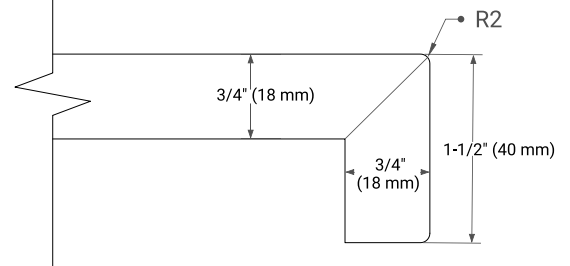

61" SINGLE RECTANGLE SINK COUNTERTOP WITH 1.5 IN. THICKNESS

ARIEL

OVERALL DIMENSIONS

61" W x 22" D x 1.5" H

COUNTERTOP OPTIONS

Carrara Marble

White Quartz

FEATURES

- Solid countertop with mitered edges & seams
- Undermount white rectangular sink
- Pre-drilled for 8" widespread faucet

INCLUDED

- Countertop
- Matching Backsplash
- Rectangle Sink

COUNTERTOP PLAN VIEW

EDGE SIDE VIEW

THREE DIMENSIONAL COUNTERTOP VIEW