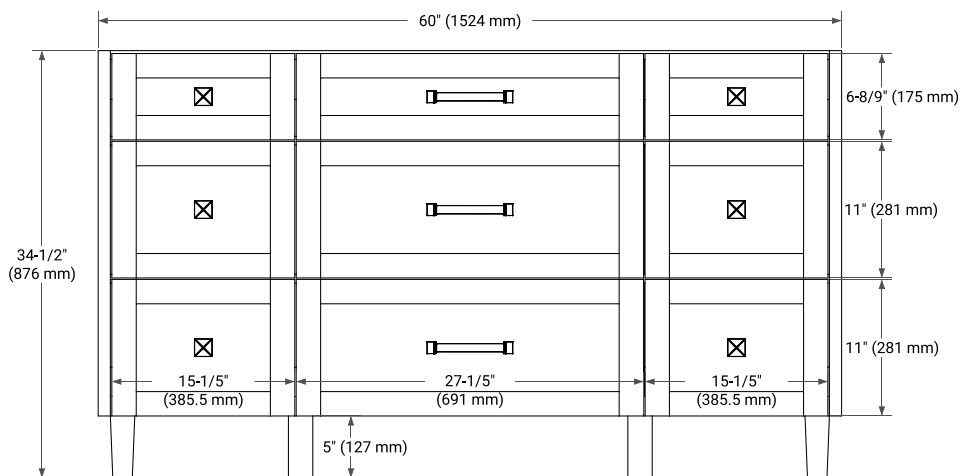

AVAILABLE COLORS

White   Grey   Midnight Blue   Oak

FRONT VIEW