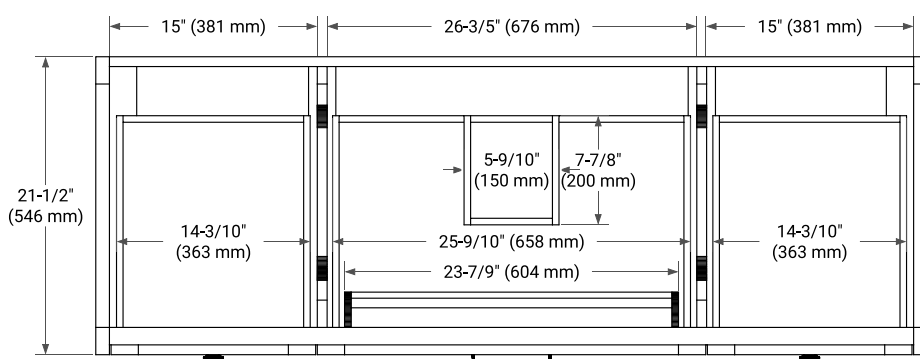

MONROE 60" SINGLE SINK BASE CABINET

BASE CABINET DIMENSIONS

60" W x 21.5" D x 34.5" H

FEATURES

- Solid wood frame and Plywood
- Soft-close system
- Dovetail construction
- Ample storage

HARDWARE FINISHES*

Brushed Nickel Matte Black

61" SINGLE RECTANGLE SINK COUNTERTOP WITH 1.5 IN. THICKNESS

ARIEL

OVERALL DIMENSIONS

61" W x 22" D x 1.5" H

COUNTERTOP OPTIONS

Carrara Marble

White Quartz

FEATURES

- Solid countertop with mitered edges & seams
- Undermount white rectangular sink
- Pre-drilled for 8" widespread faucet

INCLUDED

- Countertop
- Matching Backsplash
- Rectangle Sink

COUNTERTOP PLAN VIEW

EDGE SIDE VIEW

THREE DIMENSIONAL COUNTERTOP VIEW