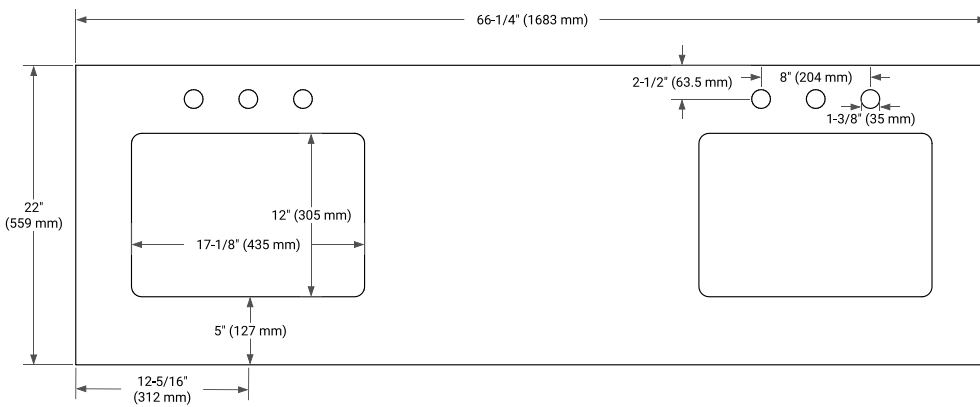

MONROE 66" DOUBLE SINK BASE CABINET

BASE CABINET DIMENSIONS

66" W x 21.5" D x 34.5" H

FEATURES

- Solid wood frame and Plywood
- Soft-close system
- Dovetail construction
- Ample storage

HARDWARE FINISHES*

Brushed Nickel Matte Black

PLAN VIEW

66" DOUBLE RECTANGLE SINK COUNTERTOP WITH 1.5 IN. THICKNESS

ARIEL

OVERALL DIMENSIONS

66.25" W x 22" D x 1.5" H

COUNTERTOP OPTIONS

Carrara White Quartz

FEATURES

- Solid countertop with mitered edges & seams
- Undermount white rectangular sink
- Pre-drilled for 8" widespread faucet

INCLUDED

- Countertop
- Matching Backsplash
- Rectangle Sinks

COUNTERTOP PLAN VIEW

EDGE SIDE VIEW

THREE DIMENSIONAL COUNTERTOP VIEW