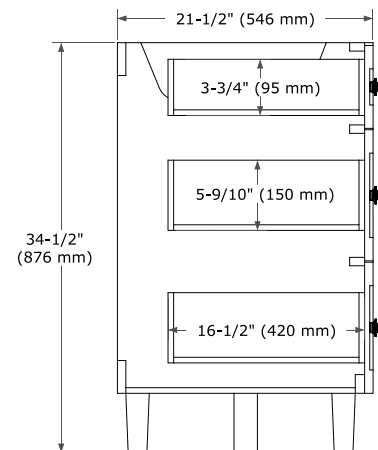

MONROE 66" DOUBLE SINK BASE CABINET

BASE CABINET DIMENSIONS

66" W x 21.5" D x 34.5" H

FEATURES

- Solid wood frame and Plywood
- Soft-close system
- Dovetail construction
- Ample storage

HARDWARE FINISHES*

Brushed Nickel Matte Black

PLAN VIEW

66" DOUBLE RECTANGLE SINK COUNTERTOP WITH 1.5 IN. THICKNESS

ARIEL

OVERALL DIMENSIONS

66.25" W x 22" D x 1.5" H

COUNTERTOP OPTIONS

Carrara White Quartz

FEATURES

- Solid countertop with mitered edges & seams
- Undermount white rectangular sink
- Pre-drilled for 8" widespread faucet

INCLUDED

- Countertop
- Matching Backsplash
- Rectangle Sinks

COUNTERTOP PLAN VIEW

EDGE SIDE VIEW

THREE DIMENSIONAL COUNTERTOP VIEW