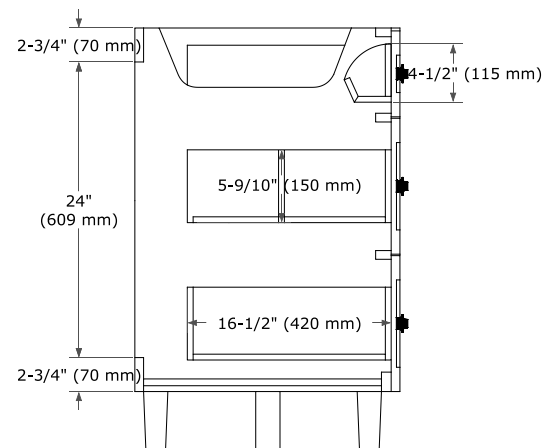

MONROE 66" DOUBLE SINK BASE CABINET

BASE CABINET DIMENSIONS

66" W x 21.5" D x 34.5" H

FEATURES

- Solid wood frame and Plywood
- Soft-close system
- Dovetail construction
- Ample storage

HARDWARE FINISHES*

Brushed Nickel Matte Black

PLAN VIEW

66" DOUBLE RECTANGLE SINK COUNTERTOP WITH 1.5 IN. THICKNESS

ARIEL

OVERALL DIMENSIONS

66.25" W x 22" D x 1.5" H

COUNTERTOP OPTIONS

Carrara White Quartz

FEATURES

- Solid countertop with mitered edges & seams
- Undermount white rectangular sink
- Pre-drilled for 8" widespread faucet

INCLUDED

- Countertop
- Matching Backsplash
- Rectangle Sinks

COUNTERTOP PLAN VIEW

EDGE SIDE VIEW

THREE DIMENSIONAL COUNTERTOP VIEW