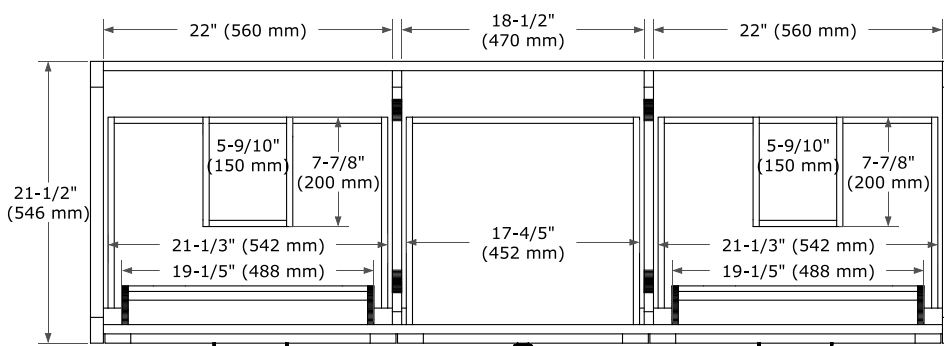

MONROE 66" DOUBLE SINK BASE CABINET

BASE CABINET DIMENSIONS

66" W x 21.5" D x 34.5" H

FEATURES

- Solid wood frame and Plywood
- Soft-close system
- Dovetail construction
- Ample storage

HARDWARE FINISHES*

Brushed Nickel Matte Black

PLAN VIEW

66" DOUBLE RECTANGLE SINK COUNTERTOP WITH 1.5 IN. THICKNESS

ARIEL

OVERALL DIMENSIONS

66.25" W x 22" D x 1.5" H

COUNTERTOP OPTIONS

Carrara White Quartz

FEATURES

- Solid countertop with mitered edges & seams
- Undermount white rectangular sink
- Pre-drilled for 8" widespread faucet

INCLUDED

- Countertop
- Matching Backsplash
- Rectangle Sinks

COUNTERTOP PLAN VIEW

EDGE SIDE VIEW

THREE DIMENSIONAL COUNTERTOP VIEW