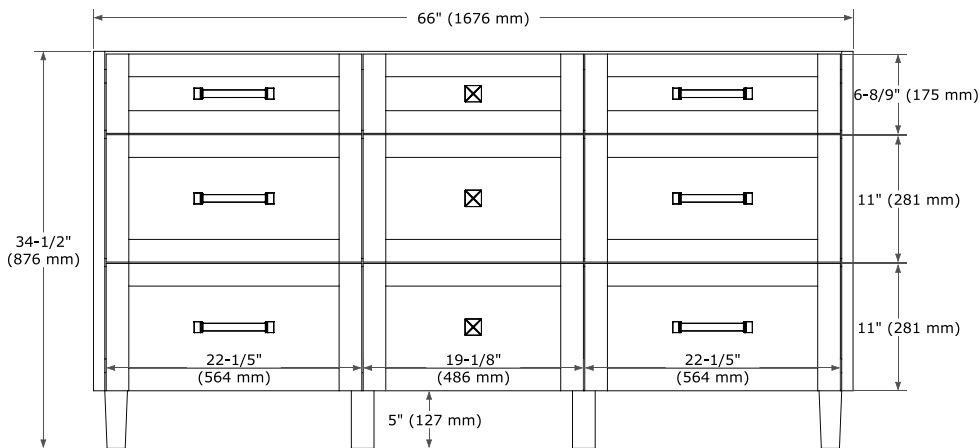

AVAILABLE COLORS

White   Grey   Midnight Blue   Oak

FRONT VIEW