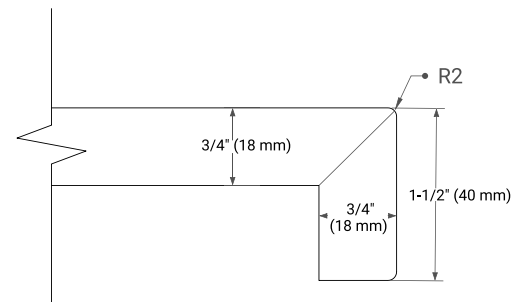

MONROE 66" DOUBLE SINK BASE CABINET

BASE CABINET DIMENSIONS

66" W x 21.5" D x 34.5" H

FEATURES

- Solid wood frame and Plywood
- Soft-close system
- Dovetail construction
- Ample storage

HARDWARE FINISHES*

Brushed Nickel Matte Black

PLAN VIEW

66" DOUBLE RECTANGLE SINK COUNTERTOP WITH 1.5 IN. THICKNESS

ARIEL

OVERALL DIMENSIONS

66.25" W x 22" D x 1.5" H

COUNTERTOP OPTIONS

Carrara White Quartz

FEATURES

- Solid countertop with mitered edges & seams
- Undermount white rectangular sink
- Pre-drilled for 8" widespread faucet

INCLUDED

- Countertop
- Matching Backsplash
- Rectangle Sinks

COUNTERTOP PLAN VIEW

EDGE SIDE VIEW

THREE DIMENSIONAL COUNTERTOP VIEW