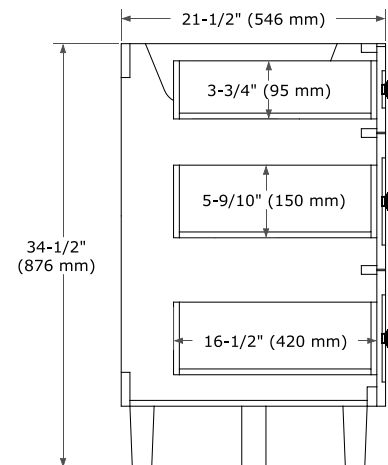

MONROE 66" SINGLE SINK BASE CABINET

ARIEL

BASE CABINET DIMENSIONS

66" W x 21.5" D x 34.5" H

FEATURES

- Solid wood frame and Plywood
- Soft-close system
- Dovetail construction
- Ample storage

HARDWARE FINISHES*

FRONT VIEW

SIDE VIEW

PLAN VIEW