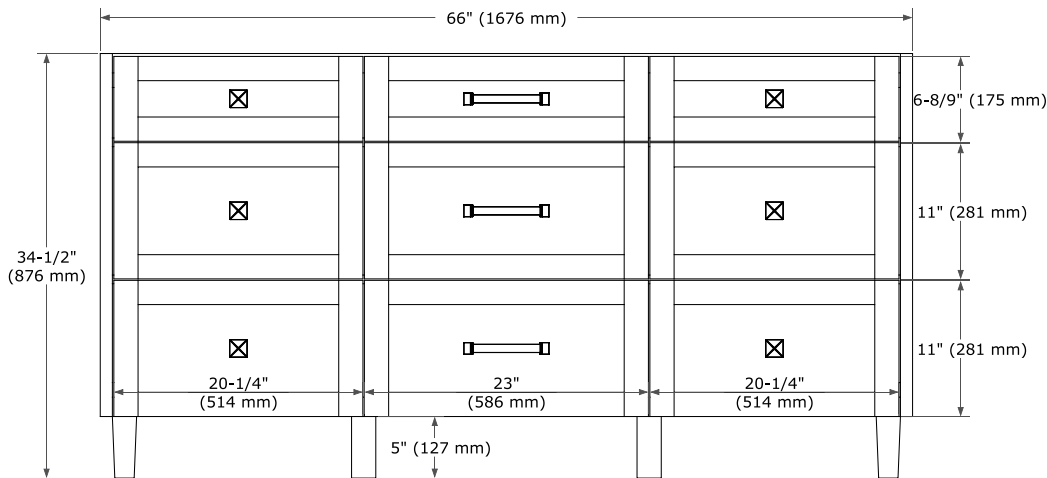

MONROE 66" SINGLE SINK BASE CABINET

ARIEL

BASE CABINET DIMENSIONS

66" W x 21.5" D x 34.5" H

FEATURES

- Solid wood frame and Plywood
- Soft-close system
- Dovetail construction
- Ample storage

HARDWARE FINISHES*

FRONT VIEW

SIDE VIEW

PLAN VIEW