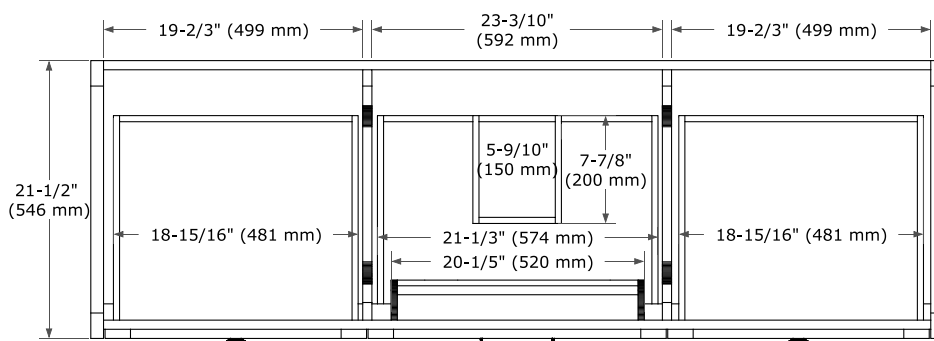

MONROE 66" SINGLE SINK BASE CABINET

ARIEL

BASE CABINET DIMENSIONS

66" W x 21.5" D x 34.5" H

FEATURES

- Solid wood frame and Plywood
- Soft-close system
- Dovetail construction
- Ample storage

HARDWARE FINISHES*

FRONT VIEW

SIDE VIEW

PLAN VIEW

OVERALL DIMENSIONS

66.25" W x 22" D x 1.5" H

COUNTERTOP OPTIONS

Carrara White Quartz

FEATURES

- Solid countertop with mitered edges & seams
- Undermount white oval sink
- Pre-drilled for 8" widespread faucet

INCLUDED

- Countertop
- Matching Backsplash
- Oval Sink

COUNTERTOP PLAN VIEW

EDGE SIDE VIEW

THREE DIMENSIONAL COUNTERTOP VIEW