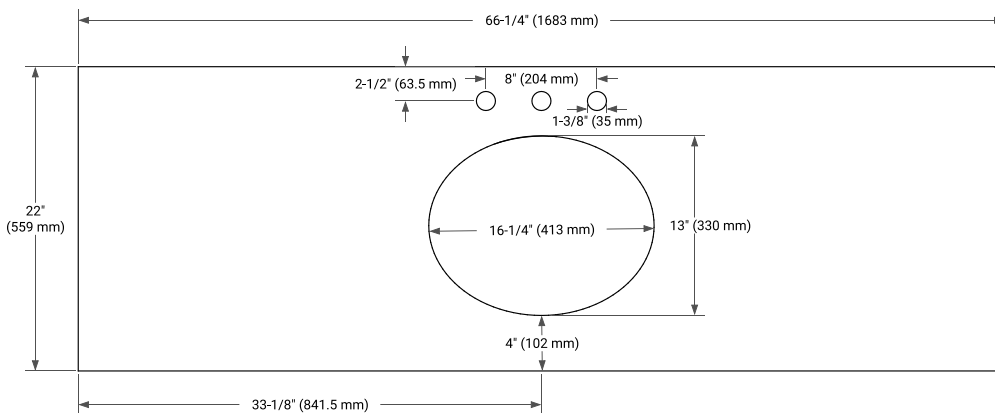

MONROE 66" SINGLE SINK BASE CABINET

ARIEL

BASE CABINET DIMENSIONS

66" W x 21.5" D x 34.5" H

FEATURES

- Solid wood frame and Plywood
- Soft-close system
- Dovetail construction
- Ample storage

HARDWARE FINISHES*

FRONT VIEW

SIDE VIEW

PLAN VIEW

OVERALL DIMENSIONS

66.25" W x 22" D x 1.5" H

COUNTERTOP OPTIONS

Carrara White Quartz

FEATURES

- Solid countertop with mitered edges & seams
- Undermount white oval sink
- Pre-drilled for 8" widespread faucet

INCLUDED

- Countertop
- Matching Backsplash
- Oval Sink

COUNTERTOP PLAN VIEW

EDGE SIDE VIEW

THREE DIMENSIONAL COUNTERTOP VIEW