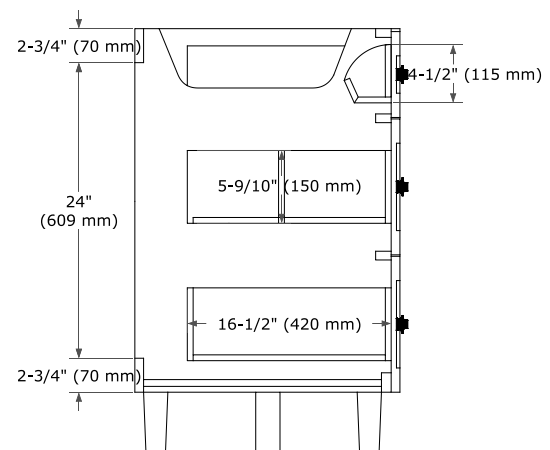

MONROE 66" SINGLE SINK BASE CABINET

ARIEL

BASE CABINET DIMENSIONS

66" W x 21.5" D x 34.5" H

FEATURES

- Solid wood frame and Plywood
- Soft-close system
- Dovetail construction
- Ample storage

HARDWARE FINISHES*

FRONT VIEW

SIDE VIEW

PLAN VIEW

OVERALL DIMENSIONS

66.25" W x 22" D x 1.5" H

COUNTERTOP OPTIONS

Carrara White Quartz

FEATURES

- Solid countertop with mitered edges & seams
- Undermount white oval sink
- Pre-drilled for 8" widespread faucet

INCLUDED

- Countertop
- Matching Backsplash
- Oval Sink

COUNTERTOP PLAN VIEW

EDGE SIDE VIEW

THREE DIMENSIONAL COUNTERTOP VIEW