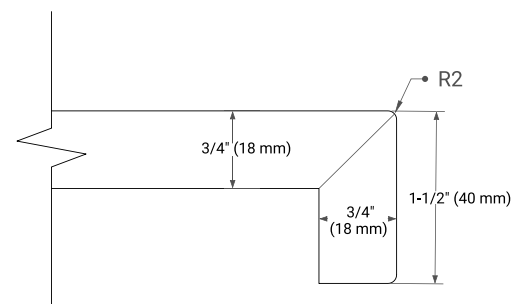

MONROE 66" SINGLE SINK BASE CABINET

ARIEL

BASE CABINET DIMENSIONS

66" W x 21.5" D x 34.5" H

FEATURES

- Solid wood frame and Plywood
- Soft-close system
- Dovetail construction
- Ample storage

HARDWARE FINISHES*

FRONT VIEW

SIDE VIEW

PLAN VIEW

OVERALL DIMENSIONS

66.25" W x 22" D x 1.5" H

COUNTERTOP OPTIONS

Carrara White Quartz

FEATURES

- Solid countertop with mitered edges & seams
- Undermount white oval sink
- Pre-drilled for 8" widespread faucet

INCLUDED

- Countertop
- Matching Backsplash
- Oval Sink

COUNTERTOP PLAN VIEW

EDGE SIDE VIEW

THREE DIMENSIONAL COUNTERTOP VIEW