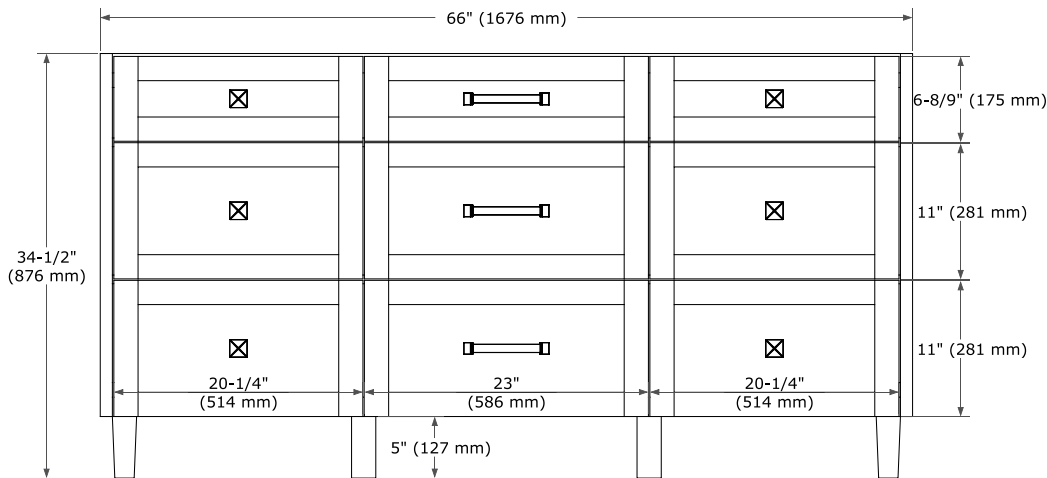

MONROE 66" SINGLE SINK BASE CABINET

ARIEL

BASE CABINET DIMENSIONS

66" W x 21.5" D x 34.5" H

FEATURES

- Solid wood frame and Plywood
- Soft-close system
- Dovetail construction
- Ample storage

HARDWARE FINISHES*

FRONT VIEW

SIDE VIEW

PLAN VIEW

OVERALL DIMENSIONS

66.25" W x 22" D x 1.5" H

COUNTERTOP OPTIONS

Carrara White Quartz

FEATURES

- Solid countertop with mitered edges & seams
- Undermount white oval sink
- Pre-drilled for 8" widespread faucet

INCLUDED

- Countertop
- Matching Backsplash
- Oval Sink

COUNTERTOP PLAN VIEW

EDGE SIDE VIEW

THREE DIMENSIONAL COUNTERTOP VIEW