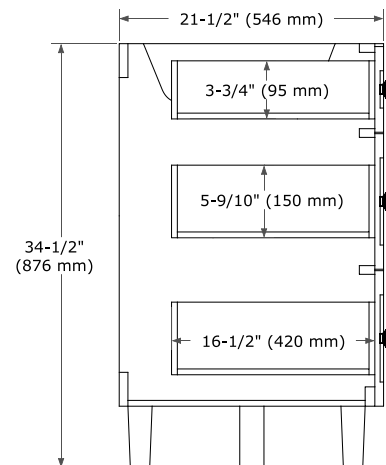

MONROE 66" SINGLE SINK BASE CABINET

ARIEL

BASE CABINET DIMENSIONS

66" W x 21.5" D x 34.5" H

FEATURES

- Solid wood frame and Plywood
- Soft-close system
- Dovetail construction
- Ample storage

HARDWARE FINISHES*

FRONT VIEW

SIDE VIEW

PLAN VIEW

OVERALL DIMENSIONS

66.25" W x 22" D x 1.5" H

COUNTERTOP OPTIONS

Carrara White Quartz

FEATURES

- Solid countertop with mitered edges & seams
- Undermount white oval sink
- Pre-drilled for 8" widespread faucet

INCLUDED

- Countertop
- Matching Backsplash
- Oval Sink

COUNTERTOP PLAN VIEW

EDGE SIDE VIEW

THREE DIMENSIONAL COUNTERTOP VIEW