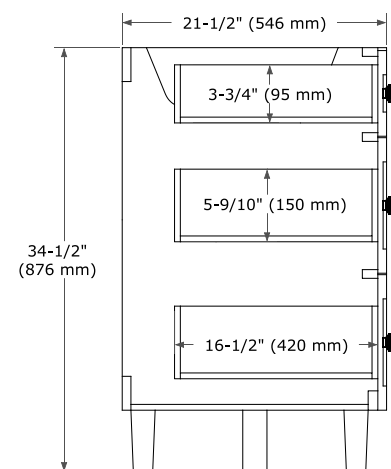

MONROE 66" SINGLE SINK BASE CABINET

ARIEL

BASE CABINET DIMENSIONS

66" W x 21.5" D x 34.5" H

FEATURES

- Solid wood frame and Plywood
- Soft-close system
- Dovetail construction
- Ample storage

HARDWARE FINISHES*

FRONT VIEW

SIDE VIEW

PLAN VIEW

66" SINGLE RECTANGLE SINK COUNTERTOP WITH 1.5 IN. THICKNESS

ARIEL

OVERALL DIMENSIONS

66.25" W x 22" D x 1.5" H

COUNTERTOP OPTIONS

Carrara White Quartz

FEATURES

- Solid countertop with mitered edges & seams
- Undermount white rectangular sink
- Pre-drilled for 8" widespread faucet

INCLUDED

- Countertop
- Matching Backsplash
- Rectangle Sink

COUNTERTOP PLAN VIEW

EDGE SIDE VIEW

THREE DIMENSIONAL COUNTERTOP VIEW