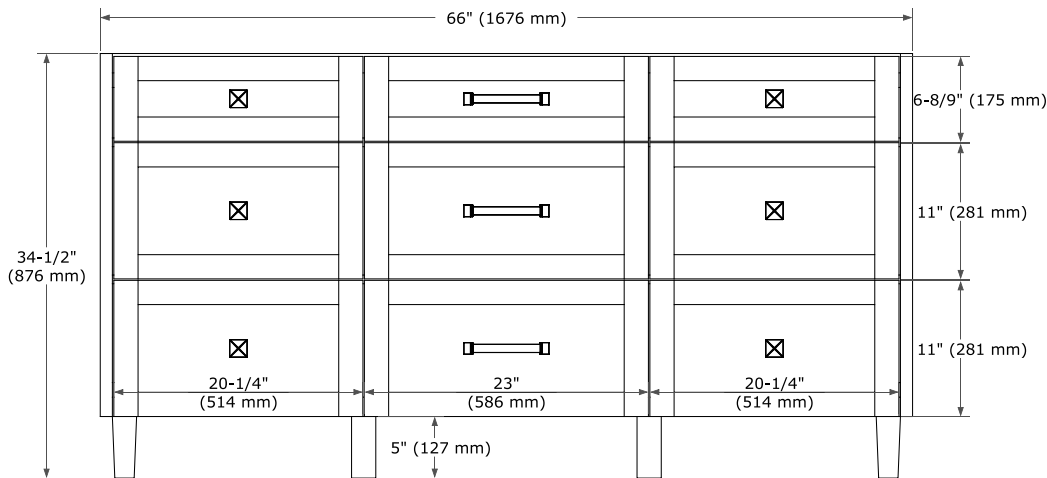

MONROE 66" SINGLE SINK BASE CABINET

ARIEL

BASE CABINET DIMENSIONS

66" W x 21.5" D x 34.5" H

FEATURES

- Solid wood frame and Plywood
- Soft-close system
- Dovetail construction
- Ample storage

HARDWARE FINISHES*

FRONT VIEW

SIDE VIEW

PLAN VIEW

66" SINGLE RECTANGLE SINK COUNTERTOP WITH 1.5 IN. THICKNESS

ARIEL

OVERALL DIMENSIONS

66.25" W x 22" D x 1.5" H

COUNTERTOP OPTIONS

Carrara White Quartz

FEATURES

- Solid countertop with mitered edges & seams
- Undermount white rectangular sink
- Pre-drilled for 8" widespread faucet

INCLUDED

- Countertop
- Matching Backsplash
- Rectangle Sink

COUNTERTOP PLAN VIEW

EDGE SIDE VIEW

THREE DIMENSIONAL COUNTERTOP VIEW