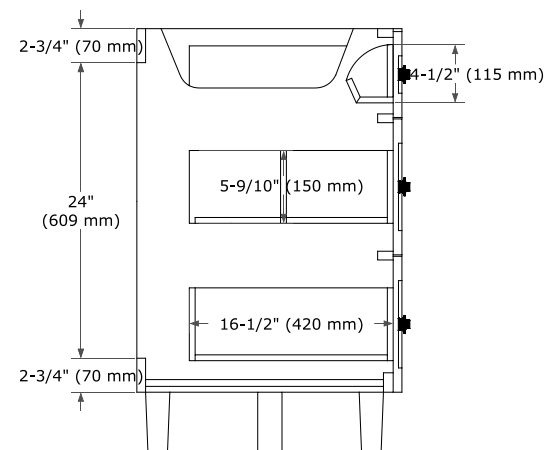

MONROE 66" SINGLE SINK BASE CABINET

ARIEL

BASE CABINET DIMENSIONS

66" W x 21.5" D x 34.5" H

FEATURES

- Solid wood frame and Plywood
- Soft-close system
- Dovetail construction
- Ample storage

HARDWARE FINISHES*

FRONT VIEW

SIDE VIEW

PLAN VIEW

66" SINGLE RECTANGLE SINK COUNTERTOP WITH 1.5 IN. THICKNESS

ARIEL

OVERALL DIMENSIONS

66.25" W x 22" D x 1.5" H

COUNTERTOP OPTIONS

COUNTERTOP PLAN VIEW

EDGE SIDE VIEW

THREE DIMENSIONAL COUNTERTOP VIEW