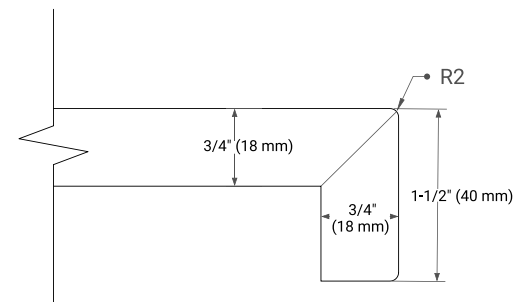

MONROE 66" SINGLE SINK BASE CABINET

ARIEL

BASE CABINET DIMENSIONS

66" W x 21.5" D x 34.5" H

FEATURES

- Solid wood frame and Plywood
- Soft-close system
- Dovetail construction
- Ample storage

HARDWARE FINISHES*

FRONT VIEW

SIDE VIEW

PLAN VIEW

66" SINGLE RECTANGLE SINK COUNTERTOP WITH 1.5 IN. THICKNESS

ARIEL

OVERALL DIMENSIONS

66.25" W x 22" D x 1.5" H

COUNTERTOP OPTIONS

Carrara White Quartz

FEATURES

- Solid countertop with mitered edges & seams
- Undermount white rectangular sink
- Pre-drilled for 8" widespread faucet

INCLUDED

- Countertop
- Matching Backsplash
- Rectangle Sink

COUNTERTOP PLAN VIEW

EDGE SIDE VIEW

THREE DIMENSIONAL COUNTERTOP VIEW