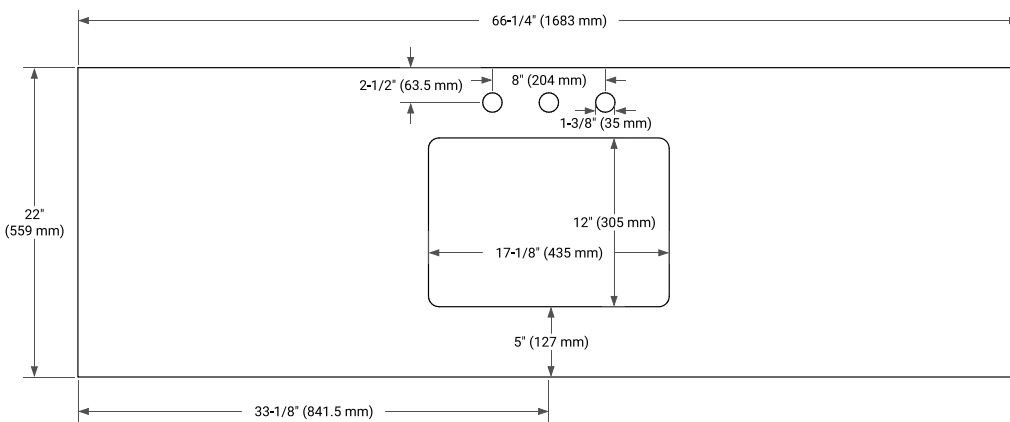

MONROE 66" SINGLE SINK BASE CABINET

ARIEL

BASE CABINET DIMENSIONS

66" W x 21.5" D x 34.5" H

FEATURES

- Solid wood frame and Plywood
- Soft-close system
- Dovetail construction
- Ample storage

HARDWARE FINISHES*

FRONT VIEW

SIDE VIEW

PLAN VIEW

66" SINGLE RECTANGLE SINK COUNTERTOP WITH 1.5 IN. THICKNESS

ARIEL

OVERALL DIMENSIONS

66.25" W x 22" D x 1.5" H

COUNTERTOP OPTIONS

Carrara White Quartz

FEATURES

- Solid countertop with mitered edges & seams
- Undermount white rectangular sink
- Pre-drilled for 8" widespread faucet

INCLUDED

- Countertop
- Matching Backsplash
- Rectangle Sink

COUNTERTOP PLAN VIEW

EDGE SIDE VIEW

THREE DIMENSIONAL COUNTERTOP VIEW