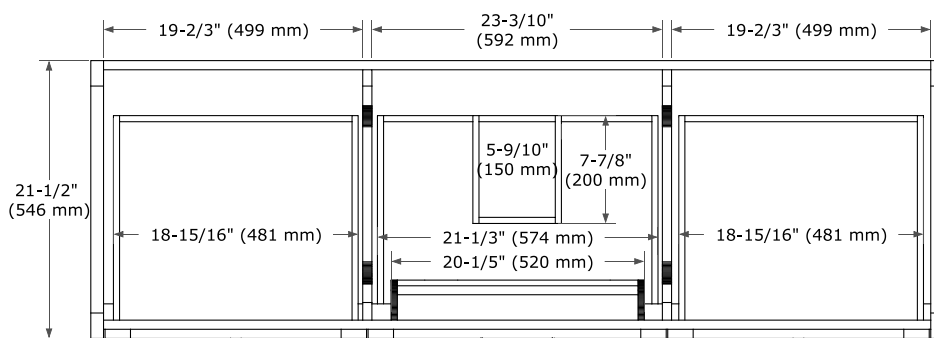

MONROE 66" SINGLE SINK BASE CABINET

ARIEL

BASE CABINET DIMENSIONS

66" W x 21.5" D x 34.5" H

FEATURES

- Solid wood frame and Plywood
- Soft-close system
- Dovetail construction
- Ample storage

HARDWARE FINISHES*

FRONT VIEW

SIDE VIEW

PLAN VIEW

66" SINGLE RECTANGLE SINK COUNTERTOP WITH 1.5 IN. THICKNESS

ARIEL

OVERALL DIMENSIONS

66.25" W x 22" D x 1.5" H

COUNTERTOP OPTIONS

COUNTERTOP PLAN VIEW

EDGE SIDE VIEW

THREE DIMENSIONAL COUNTERTOP VIEW