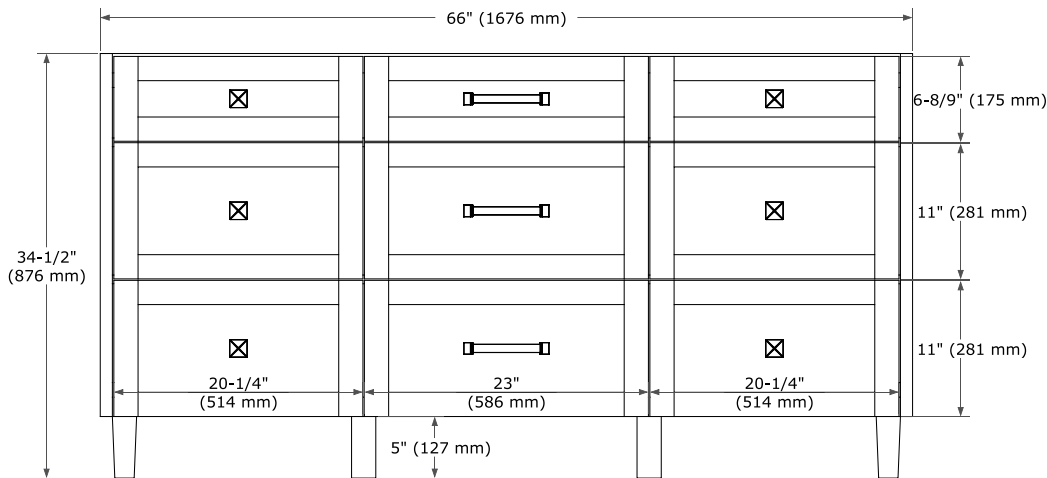

MONROE 66" SINGLE SINK BASE CABINET

ARIEL

BASE CABINET DIMENSIONS

66" W x 21.5" D x 34.5" H

FEATURES

- Solid wood frame and Plywood
- Soft-close system
- Dovetail construction
- Ample storage

HARDWARE FINISHES*

FRONT VIEW

SIDE VIEW

PLAN VIEW

OVERALL DIMENSIONS

67" W x 22" D x 1.5" H

COUNTERTOP OPTIONS

Carrara Marble

White Quartz

FEATURES

- Solid countertop with mitered edges & seams
- Undermount white oval sink
- Pre-drilled for 8" widespread faucet

INCLUDED

- Countertop
- Matching Backsplash
- Oval Sink

COUNTERTOP PLAN VIEW

EDGE SIDE VIEW

THREE DIMENSIONAL COUNTERTOP VIEW