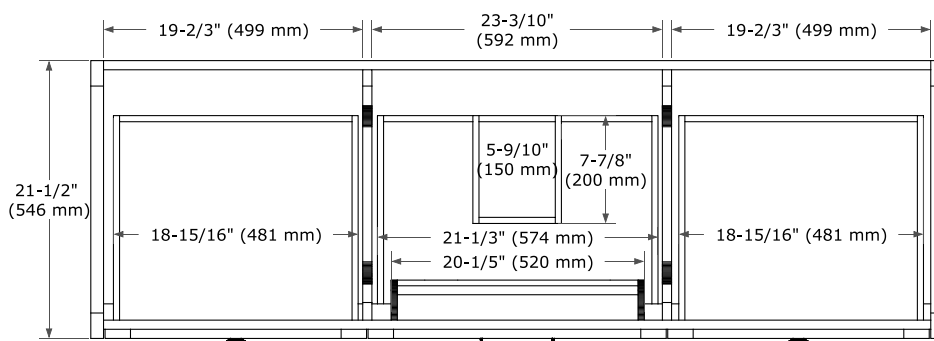

MONROE 66" SINGLE SINK BASE CABINET

ARIEL

BASE CABINET DIMENSIONS

66" W x 21.5" D x 34.5" H

FEATURES

- Solid wood frame and Plywood
- Soft-close system
- Dovetail construction
- Ample storage

HARDWARE FINISHES*

FRONT VIEW

SIDE VIEW

PLAN VIEW

OVERALL DIMENSIONS

67" W x 22" D x 1.5" H

COUNTERTOP OPTIONS

Carrara Marble

White Quartz

FEATURES

- Solid countertop with mitered edges & seams
- Undermount white oval sink
- Pre-drilled for 8" widespread faucet

INCLUDED

- Countertop
- Matching Backsplash
- Oval Sink

COUNTERTOP PLAN VIEW

EDGE SIDE VIEW

THREE DIMENSIONAL COUNTERTOP VIEW