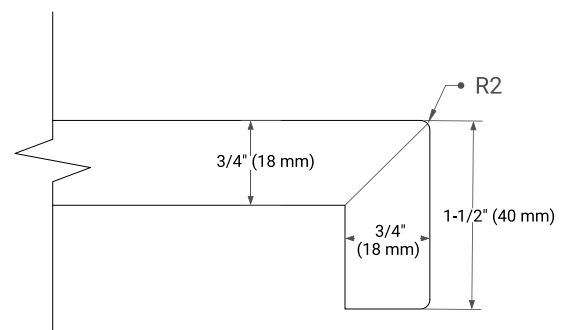

MONROE 66" SINGLE SINK BASE CABINET

ARIEL

BASE CABINET DIMENSIONS

66" W x 21.5" D x 34.5" H

FEATURES

- Solid wood frame and Plywood
- Soft-close system
- Dovetail construction
- Ample storage

HARDWARE FINISHES*

FRONT VIEW

SIDE VIEW

PLAN VIEW

OVERALL DIMENSIONS

67" W x 22" D x 1.5" H

COUNTERTOP OPTIONS

Carrara Marble

White Quartz

FEATURES

- Solid countertop with mitered edges & seams
- Undermount white oval sink
- Pre-drilled for 8" widespread faucet

INCLUDED

- Countertop
- Matching Backsplash
- Oval Sink

COUNTERTOP PLAN VIEW

EDGE SIDE VIEW

THREE DIMENSIONAL COUNTERTOP VIEW