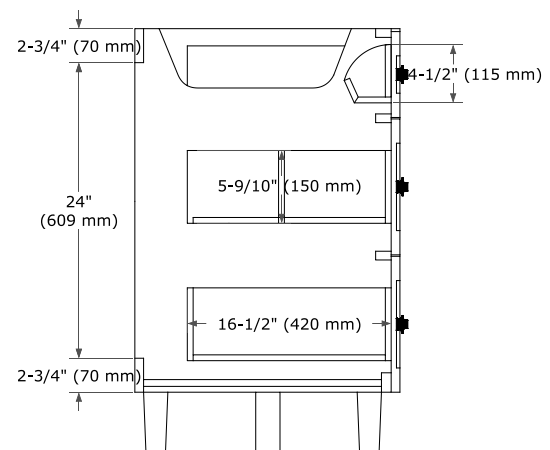

MONROE 66" SINGLE SINK BASE CABINET

ARIEL

BASE CABINET DIMENSIONS

66" W x 21.5" D x 34.5" H

FEATURES

- Solid wood frame and Plywood
- Soft-close system
- Dovetail construction
- Ample storage

HARDWARE FINISHES*

FRONT VIEW

SIDE VIEW

PLAN VIEW

OVERALL DIMENSIONS

67" W x 22" D x 1.5" H

COUNTERTOP OPTIONS

Carrara Marble

White Quartz

FEATURES

- Solid countertop with mitered edges & seams
- Undermount white oval sink
- Pre-drilled for 8" widespread faucet

INCLUDED

- Countertop
- Matching Backsplash
- Oval Sink

COUNTERTOP PLAN VIEW

EDGE SIDE VIEW

THREE DIMENSIONAL COUNTERTOP VIEW