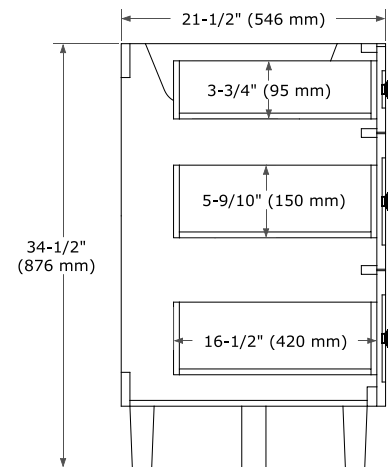

MONROE 66" SINGLE SINK BASE CABINET

ARIEL

BASE CABINET DIMENSIONS

66" W x 21.5" D x 34.5" H

FEATURES

- Solid wood frame and Plywood
- Soft-close system
- Dovetail construction
- Ample storage

HARDWARE FINISHES*

FRONT VIEW

SIDE VIEW

PLAN VIEW

OVERALL DIMENSIONS

67" W x 22" D x 1.5" H

COUNTERTOP OPTIONS

Carrara Marble

White Quartz

FEATURES

- Solid countertop with mitered edges & seams
- Undermount white oval sink
- Pre-drilled for 8" widespread faucet

INCLUDED

- Countertop
- Matching Backsplash
- Oval Sink

COUNTERTOP PLAN VIEW

EDGE SIDE VIEW

THREE DIMENSIONAL COUNTERTOP VIEW