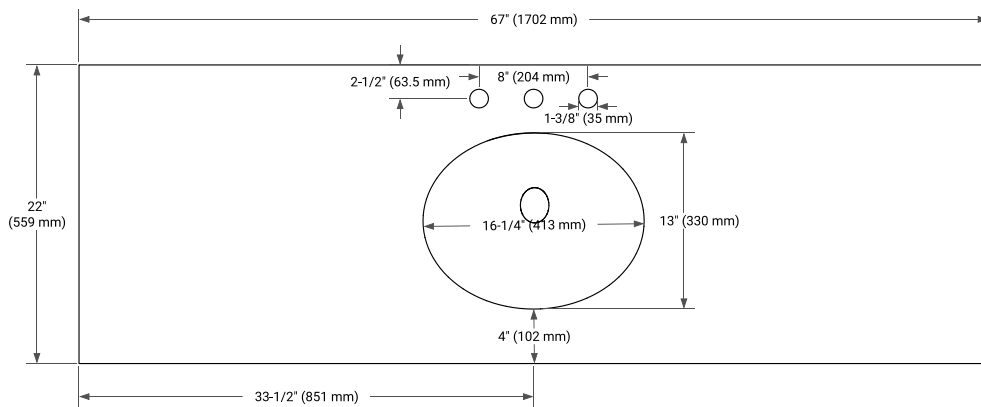

MONROE 66" SINGLE SINK BASE CABINET

ARIEL

BASE CABINET DIMENSIONS

66" W x 21.5" D x 34.5" H

FEATURES

- Solid wood frame and Plywood
- Soft-close system
- Dovetail construction
- Ample storage

HARDWARE FINISHES*

FRONT VIEW

SIDE VIEW

PLAN VIEW

OVERALL DIMENSIONS

67" W x 22" D x 1.5" H

COUNTERTOP OPTIONS

Carrara Marble

White Quartz

FEATURES

- Solid countertop with mitered edges & seams
- Undermount white oval sink
- Pre-drilled for 8" widespread faucet

INCLUDED

- Countertop
- Matching Backsplash
- Oval Sink

COUNTERTOP PLAN VIEW

EDGE SIDE VIEW

THREE DIMENSIONAL COUNTERTOP VIEW