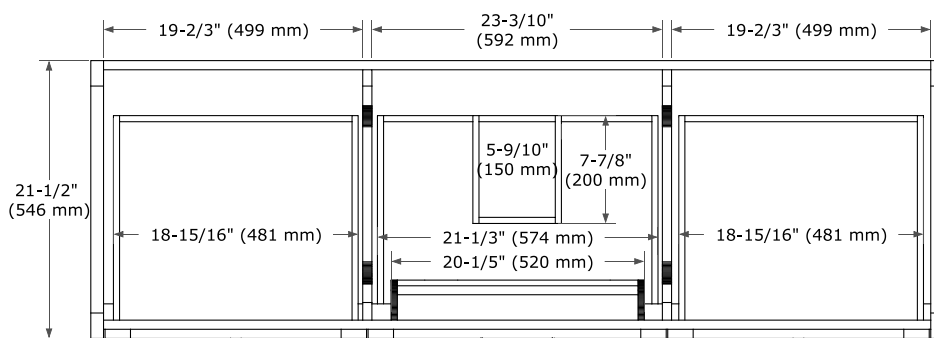

MONROE 66" SINGLE SINK BASE CABINET

ARIEL

BASE CABINET DIMENSIONS

66" W x 21.5" D x 34.5" H

FEATURES

- Solid wood frame and Plywood
- Soft-close system
- Dovetail construction
- Ample storage

HARDWARE FINISHES*

FRONT VIEW

SIDE VIEW

PLAN VIEW

67" SINGLE RECTANGLE SINK COUNTERTOP WITH 1.5 IN. THICKNESS

ARIEL

OVERALL DIMENSIONS

67" W x 22" D x 1.5" H

COUNTERTOP OPTIONS

COUNTERTOP PLAN VIEW

EDGE SIDE VIEW

THREE DIMENSIONAL COUNTERTOP VIEW