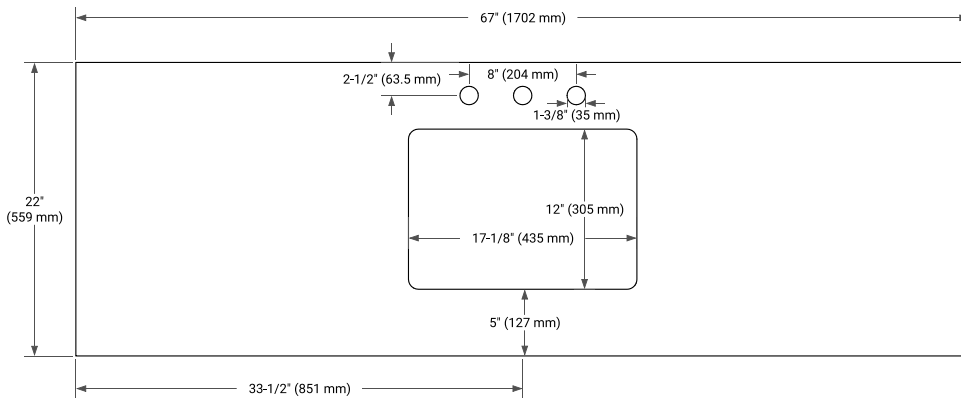

MONROE 66" SINGLE SINK BASE CABINET

ARIEL

BASE CABINET DIMENSIONS

66" W x 21.5" D x 34.5" H

FEATURES

- Solid wood frame and Plywood
- Soft-close system
- Dovetail construction
- Ample storage

HARDWARE FINISHES*

FRONT VIEW

SIDE VIEW

PLAN VIEW

67" SINGLE RECTANGLE SINK COUNTERTOP WITH 1.5 IN. THICKNESS

ARIEL

OVERALL DIMENSIONS

67" W x 22" D x 1.5" H

COUNTERTOP OPTIONS

Carrara Marble

White Quartz

FEATURES

- Solid countertop with mitered edges & seams
- Undermount white rectangular sink
- Pre-drilled for 8" widespread faucet

INCLUDED

- Countertop
- Matching Backsplash
- Rectangle Sink

COUNTERTOP PLAN VIEW

EDGE SIDE VIEW

THREE DIMENSIONAL COUNTERTOP VIEW