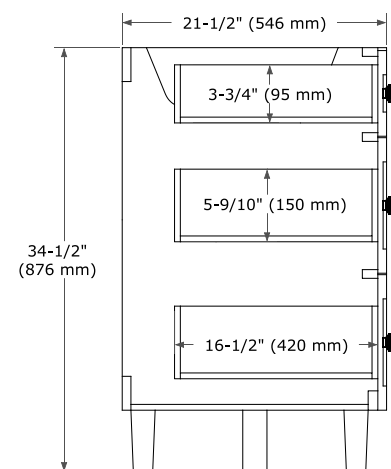

MONROE 66" SINGLE SINK BASE CABINET

ARIEL

BASE CABINET DIMENSIONS

66" W x 21.5" D x 34.5" H

FEATURES

- Solid wood frame and Plywood
- Soft-close system
- Dovetail construction
- Ample storage

HARDWARE FINISHES*

FRONT VIEW

SIDE VIEW

PLAN VIEW

67" SINGLE RECTANGLE SINK COUNTERTOP WITH 1.5 IN. THICKNESS

ARIEL

OVERALL DIMENSIONS

67" W x 22" D x 1.5" H

COUNTERTOP OPTIONS

COUNTERTOP PLAN VIEW

EDGE SIDE VIEW

THREE DIMENSIONAL COUNTERTOP VIEW