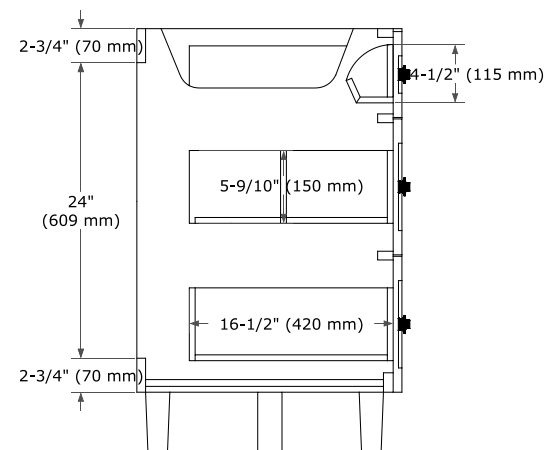

MONROE 66" SINGLE SINK BASE CABINET

ARIEL

BASE CABINET DIMENSIONS

66" W x 21.5" D x 34.5" H

FEATURES

- Solid wood frame and Plywood
- Soft-close system
- Dovetail construction
- Ample storage

HARDWARE FINISHES*

FRONT VIEW

SIDE VIEW

PLAN VIEW

67" SINGLE RECTANGLE SINK COUNTERTOP WITH 1.5 IN. THICKNESS

ARIEL

OVERALL DIMENSIONS

67" W x 22" D x 1.5" H

COUNTERTOP OPTIONS

COUNTERTOP PLAN VIEW

EDGE SIDE VIEW

THREE DIMENSIONAL COUNTERTOP VIEW