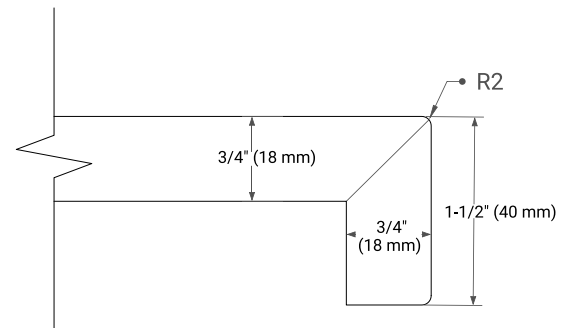

MONROE 66" SINGLE SINK BASE CABINET

ARIEL

BASE CABINET DIMENSIONS

66" W x 21.5" D x 34.5" H

FEATURES

- Solid wood frame and Plywood
- Soft-close system
- Dovetail construction
- Ample storage

HARDWARE FINISHES*

FRONT VIEW

SIDE VIEW

PLAN VIEW

67" SINGLE RECTANGLE SINK COUNTERTOP WITH 1.5 IN. THICKNESS

ARIEL

OVERALL DIMENSIONS

67" W x 22" D x 1.5" H

COUNTERTOP OPTIONS

Carrara Marble

White Quartz

FEATURES

- Solid countertop with mitered edges & seams
- Undermount white rectangular sink
- Pre-drilled for 8" widespread faucet

INCLUDED

- Countertop
- Matching Backsplash
- Rectangle Sink

COUNTERTOP PLAN VIEW

EDGE SIDE VIEW

THREE DIMENSIONAL COUNTERTOP VIEW