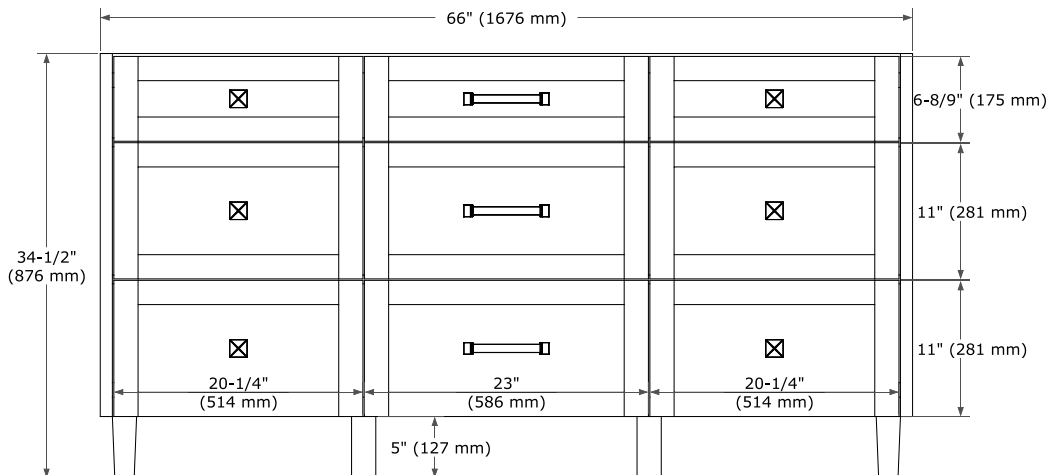

MONROE 66" SINGLE SINK BASE CABINET

ARIEL

BASE CABINET DIMENSIONS

66" W x 21.5" D x 34.5" H

FEATURES

- Solid wood frame and Plywood
- Soft-close system
- Dovetail construction
- Ample storage

HARDWARE FINISHES*

FRONT VIEW

SIDE VIEW

PLAN VIEW

67" SINGLE RECTANGLE SINK COUNTERTOP WITH 1.5 IN. THICKNESS

ARIEL

OVERALL DIMENSIONS

67" W x 22" D x 1.5" H

COUNTERTOP OPTIONS

Carrara Marble

White Quartz

FEATURES

- Solid countertop with mitered edges & seams
- Undermount white rectangular sink
- Pre-drilled for 8" widespread faucet

INCLUDED

- Countertop
- Matching Backsplash
- Rectangle Sink

COUNTERTOP PLAN VIEW

EDGE SIDE VIEW

THREE DIMENSIONAL COUNTERTOP VIEW